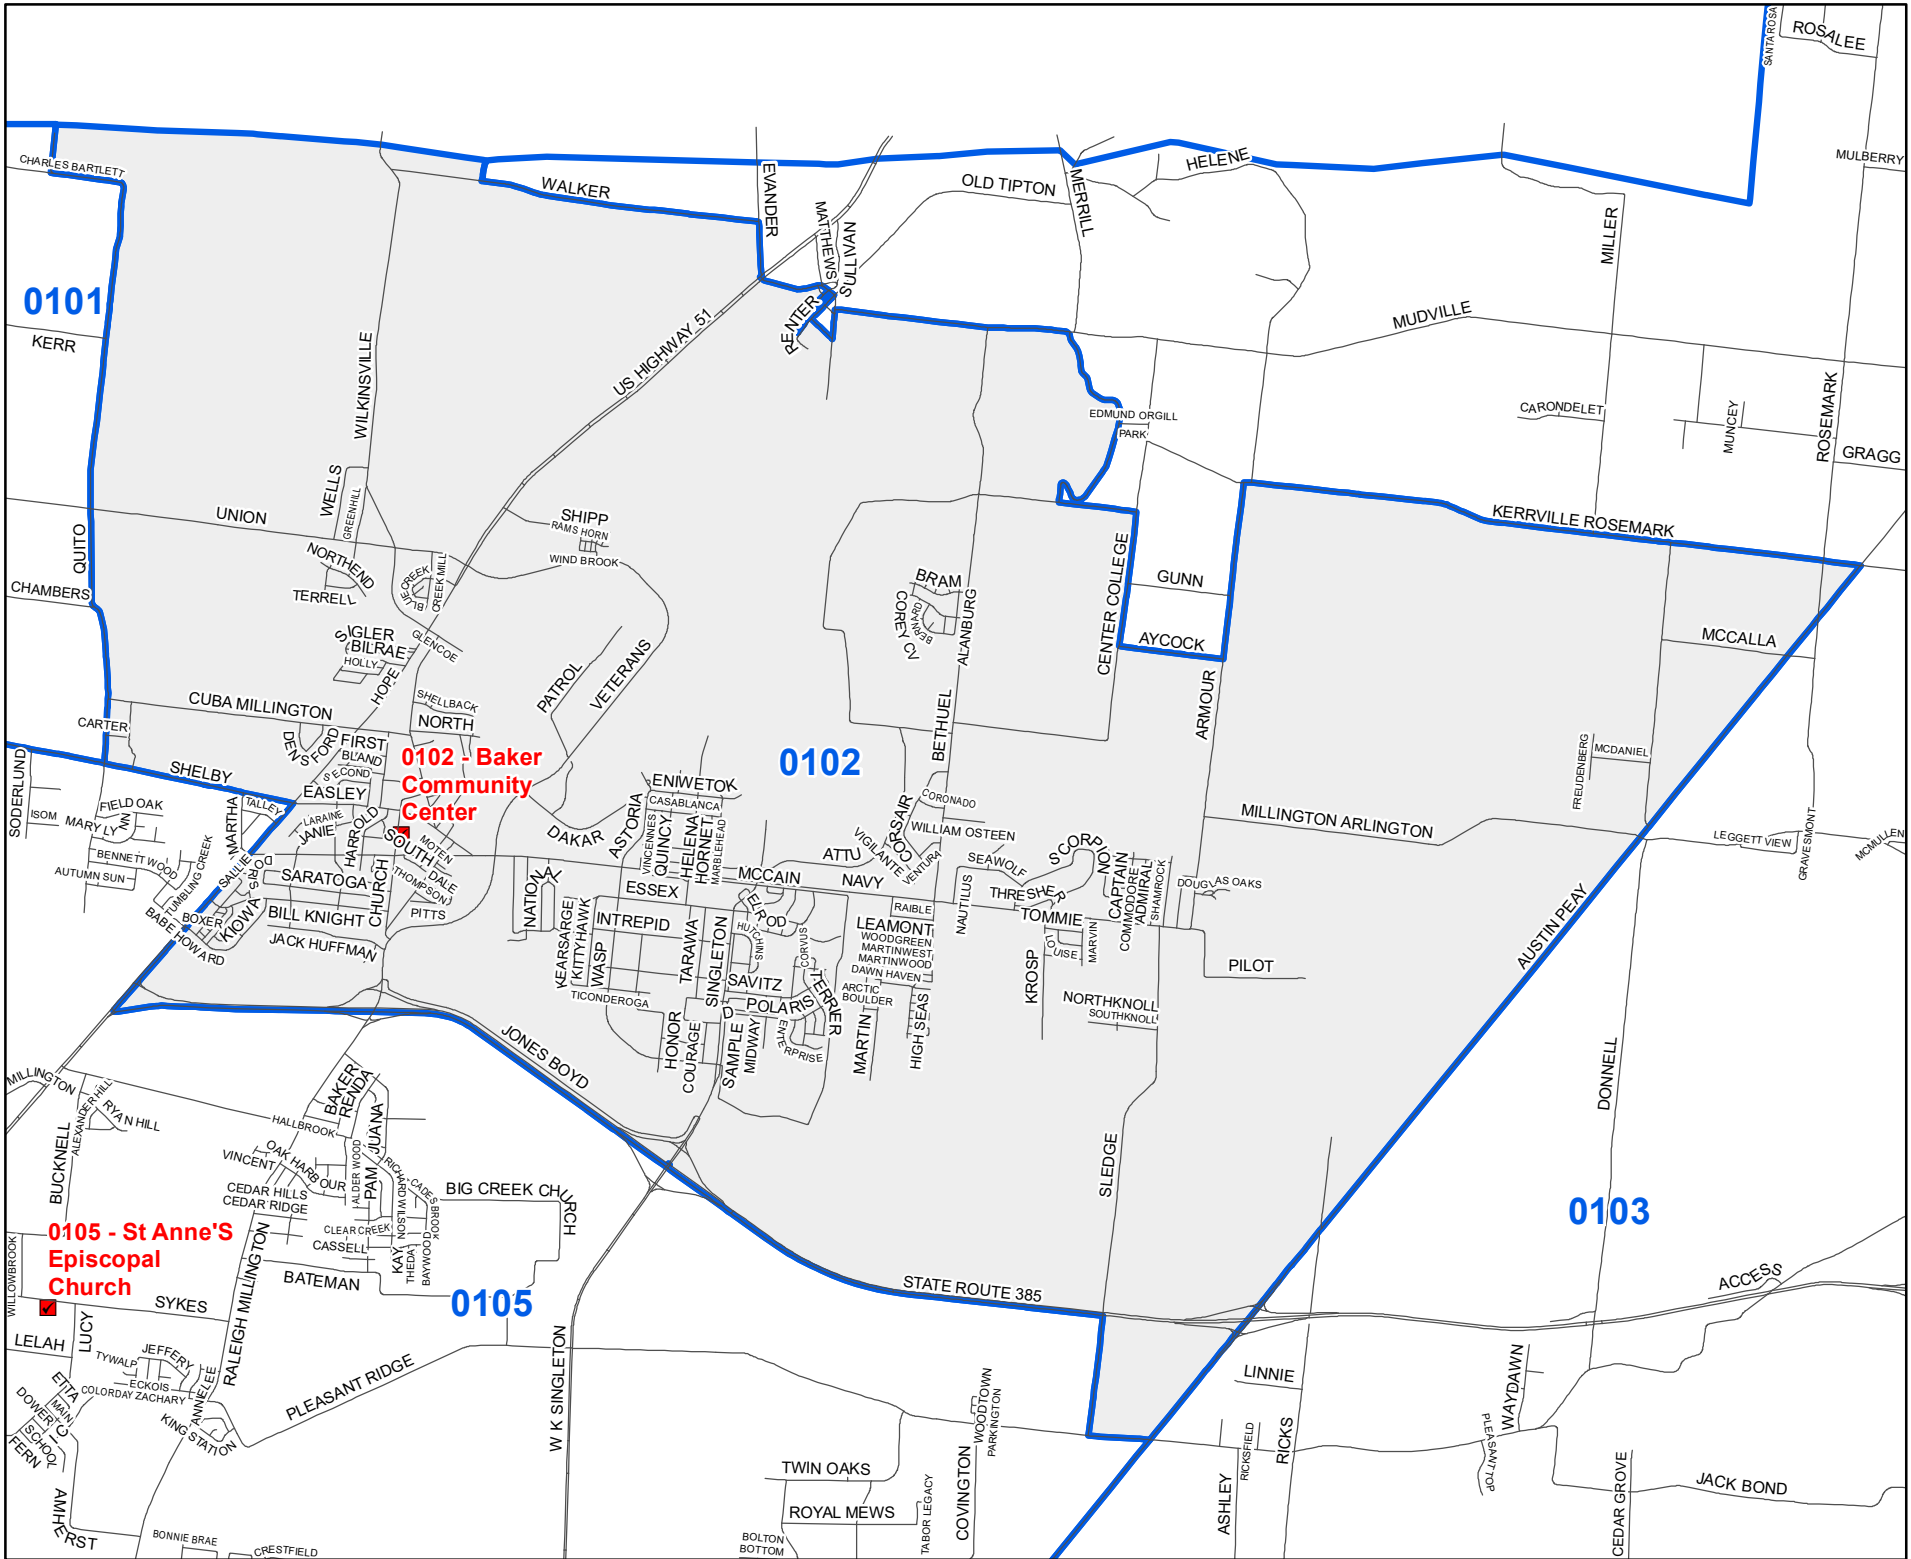

Shelby County TN

MARK LUTTRELL
Chairman

BENNIE SMITH
Secretary

KENDRA LEE
STEVE STAMSON
FRANK UHLHORN
Members

**0102
Precinct Map**

Legend

- Streets
- Polling Locations
- Precincts

Last Updated:
3/28/2022