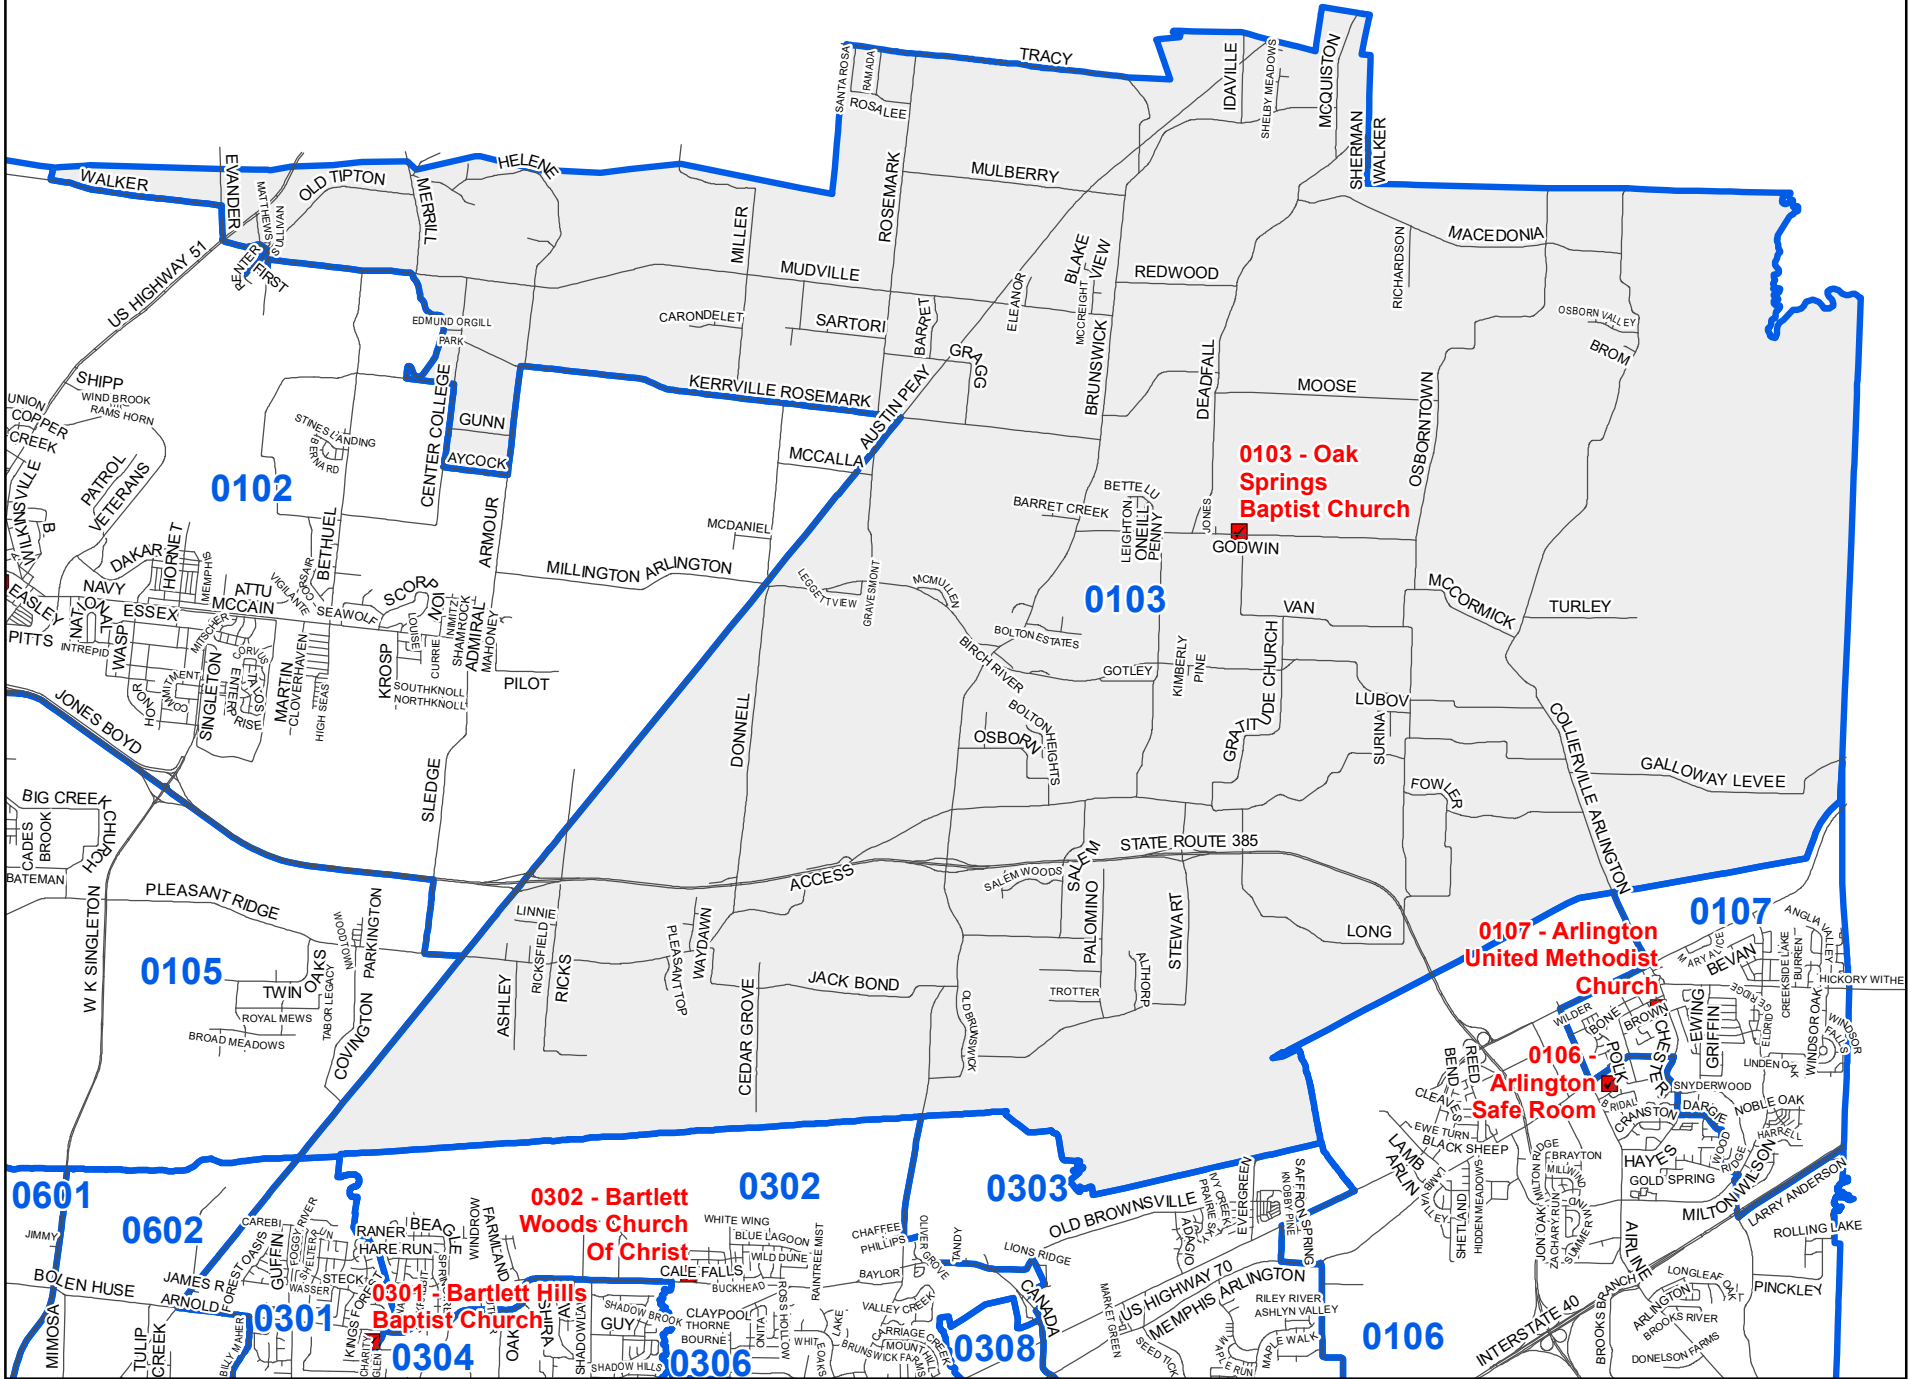

**Shelby County TN**

MARK LUTTRELL  
Chairman

BENNIE SMITH  
Secretary

KENDRA LEE  
STEVE STAMSON  
FRANK UHLHORN  
Members

**0103  
Precinct  
Map**

**Legend**

- Streets
- Polling Locations
- ▭ Precincts