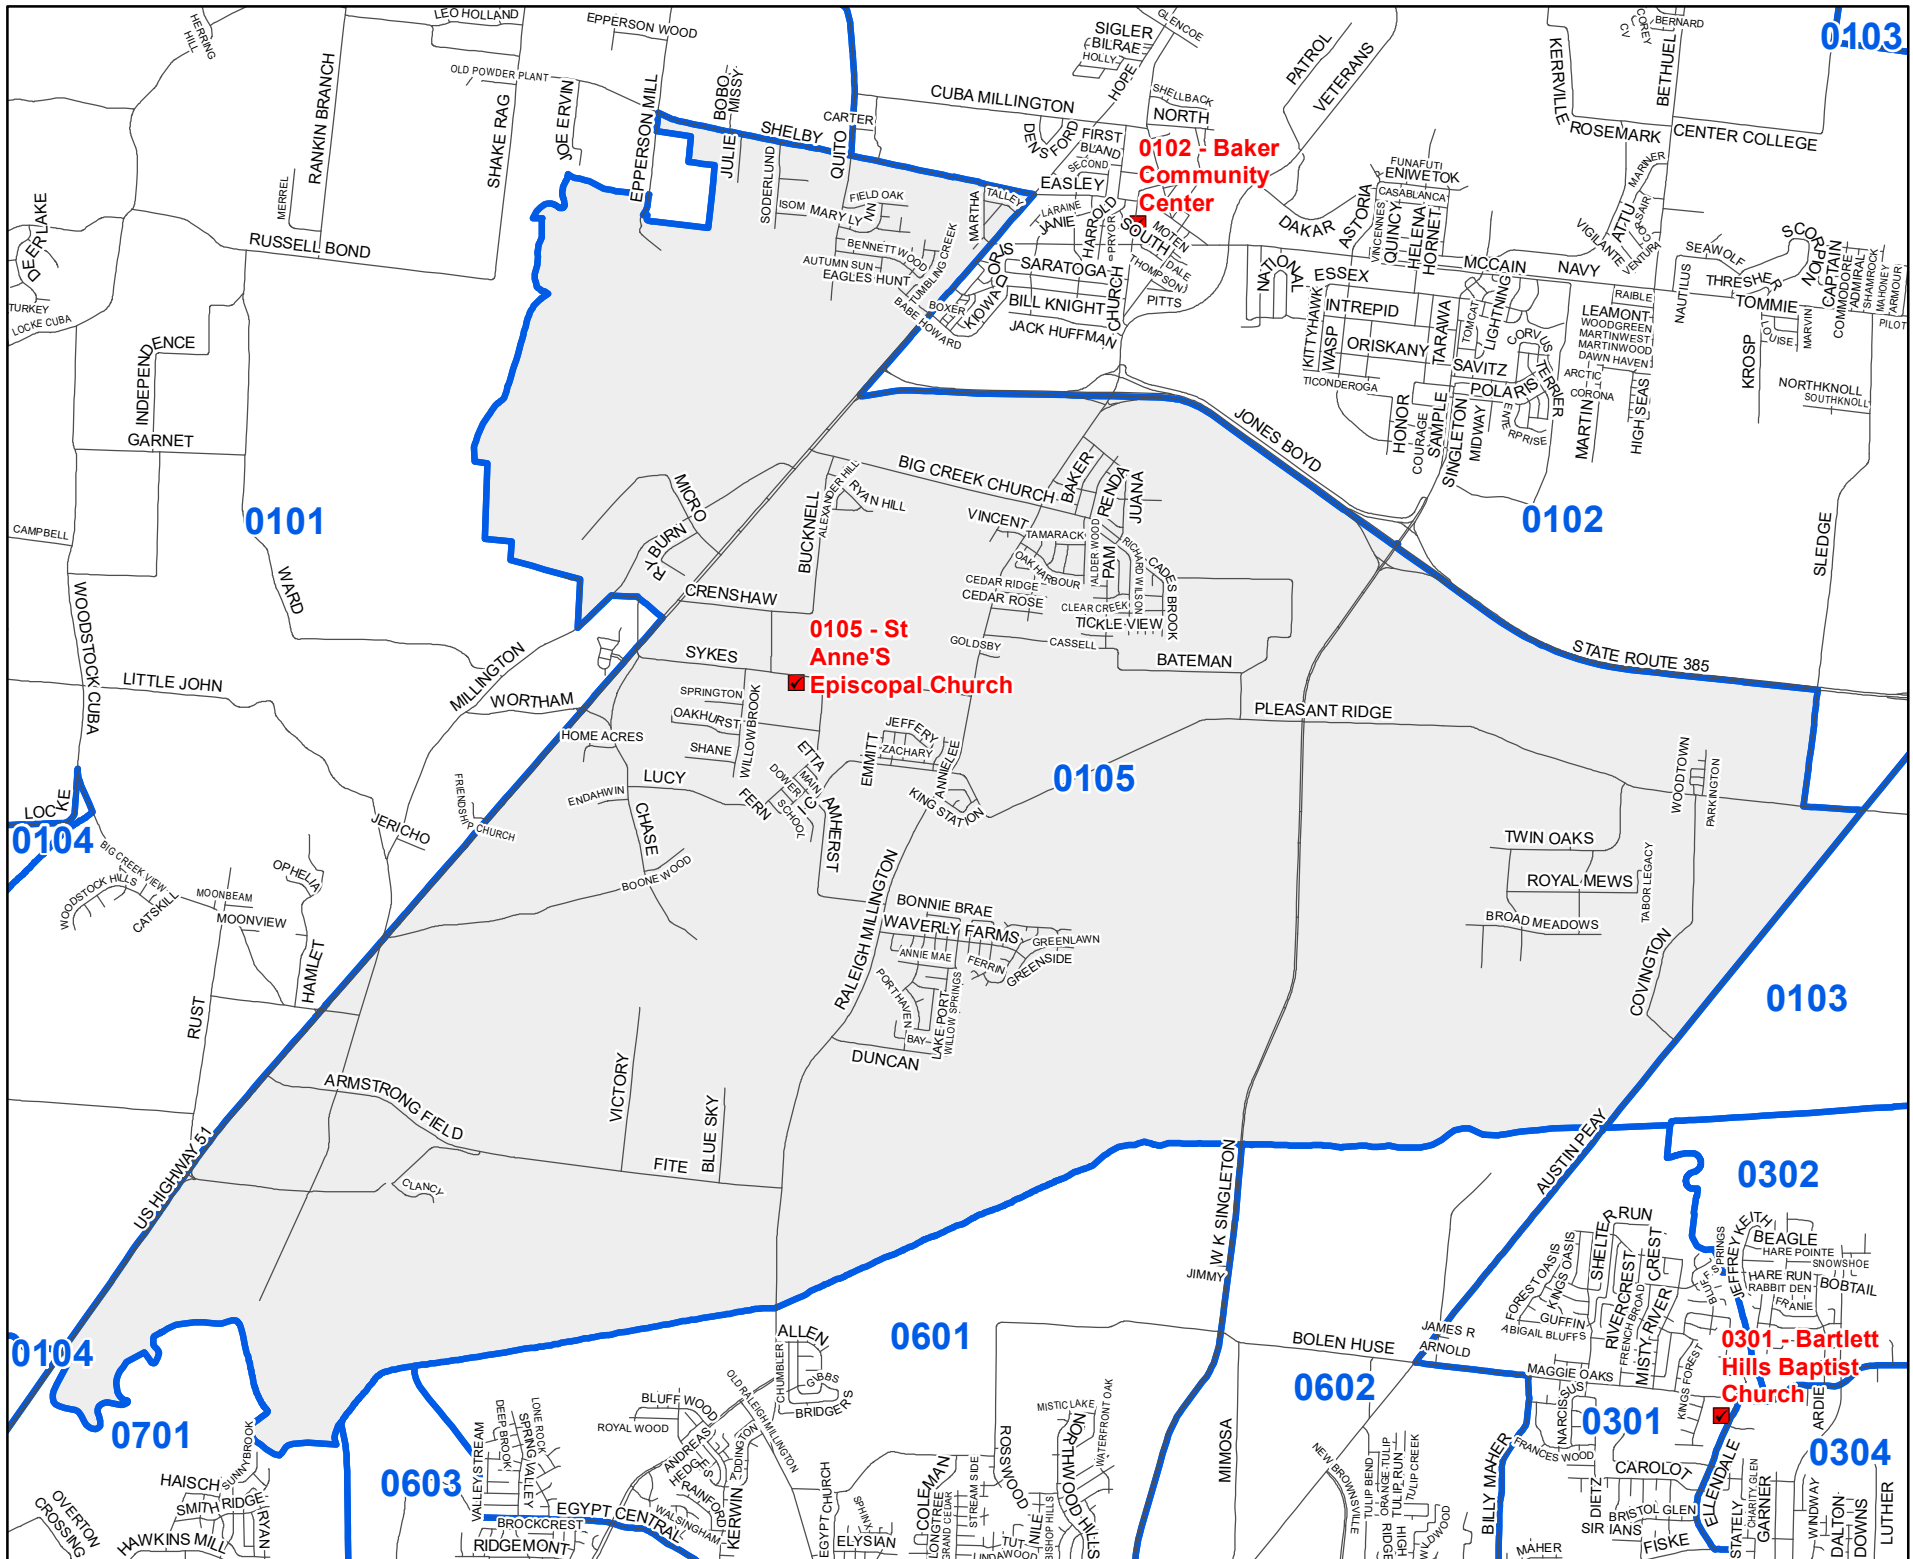

Shelby County TN

MARK LUTTRELL
Chairman

BENNIE SMITH
Secretary

KENDRA LEE
STEVE STAMSON
FRANK UHLHORN
Members

0105 Precinct Map

Legend

- Streets
- Polling Locations
- ▭ Precincts