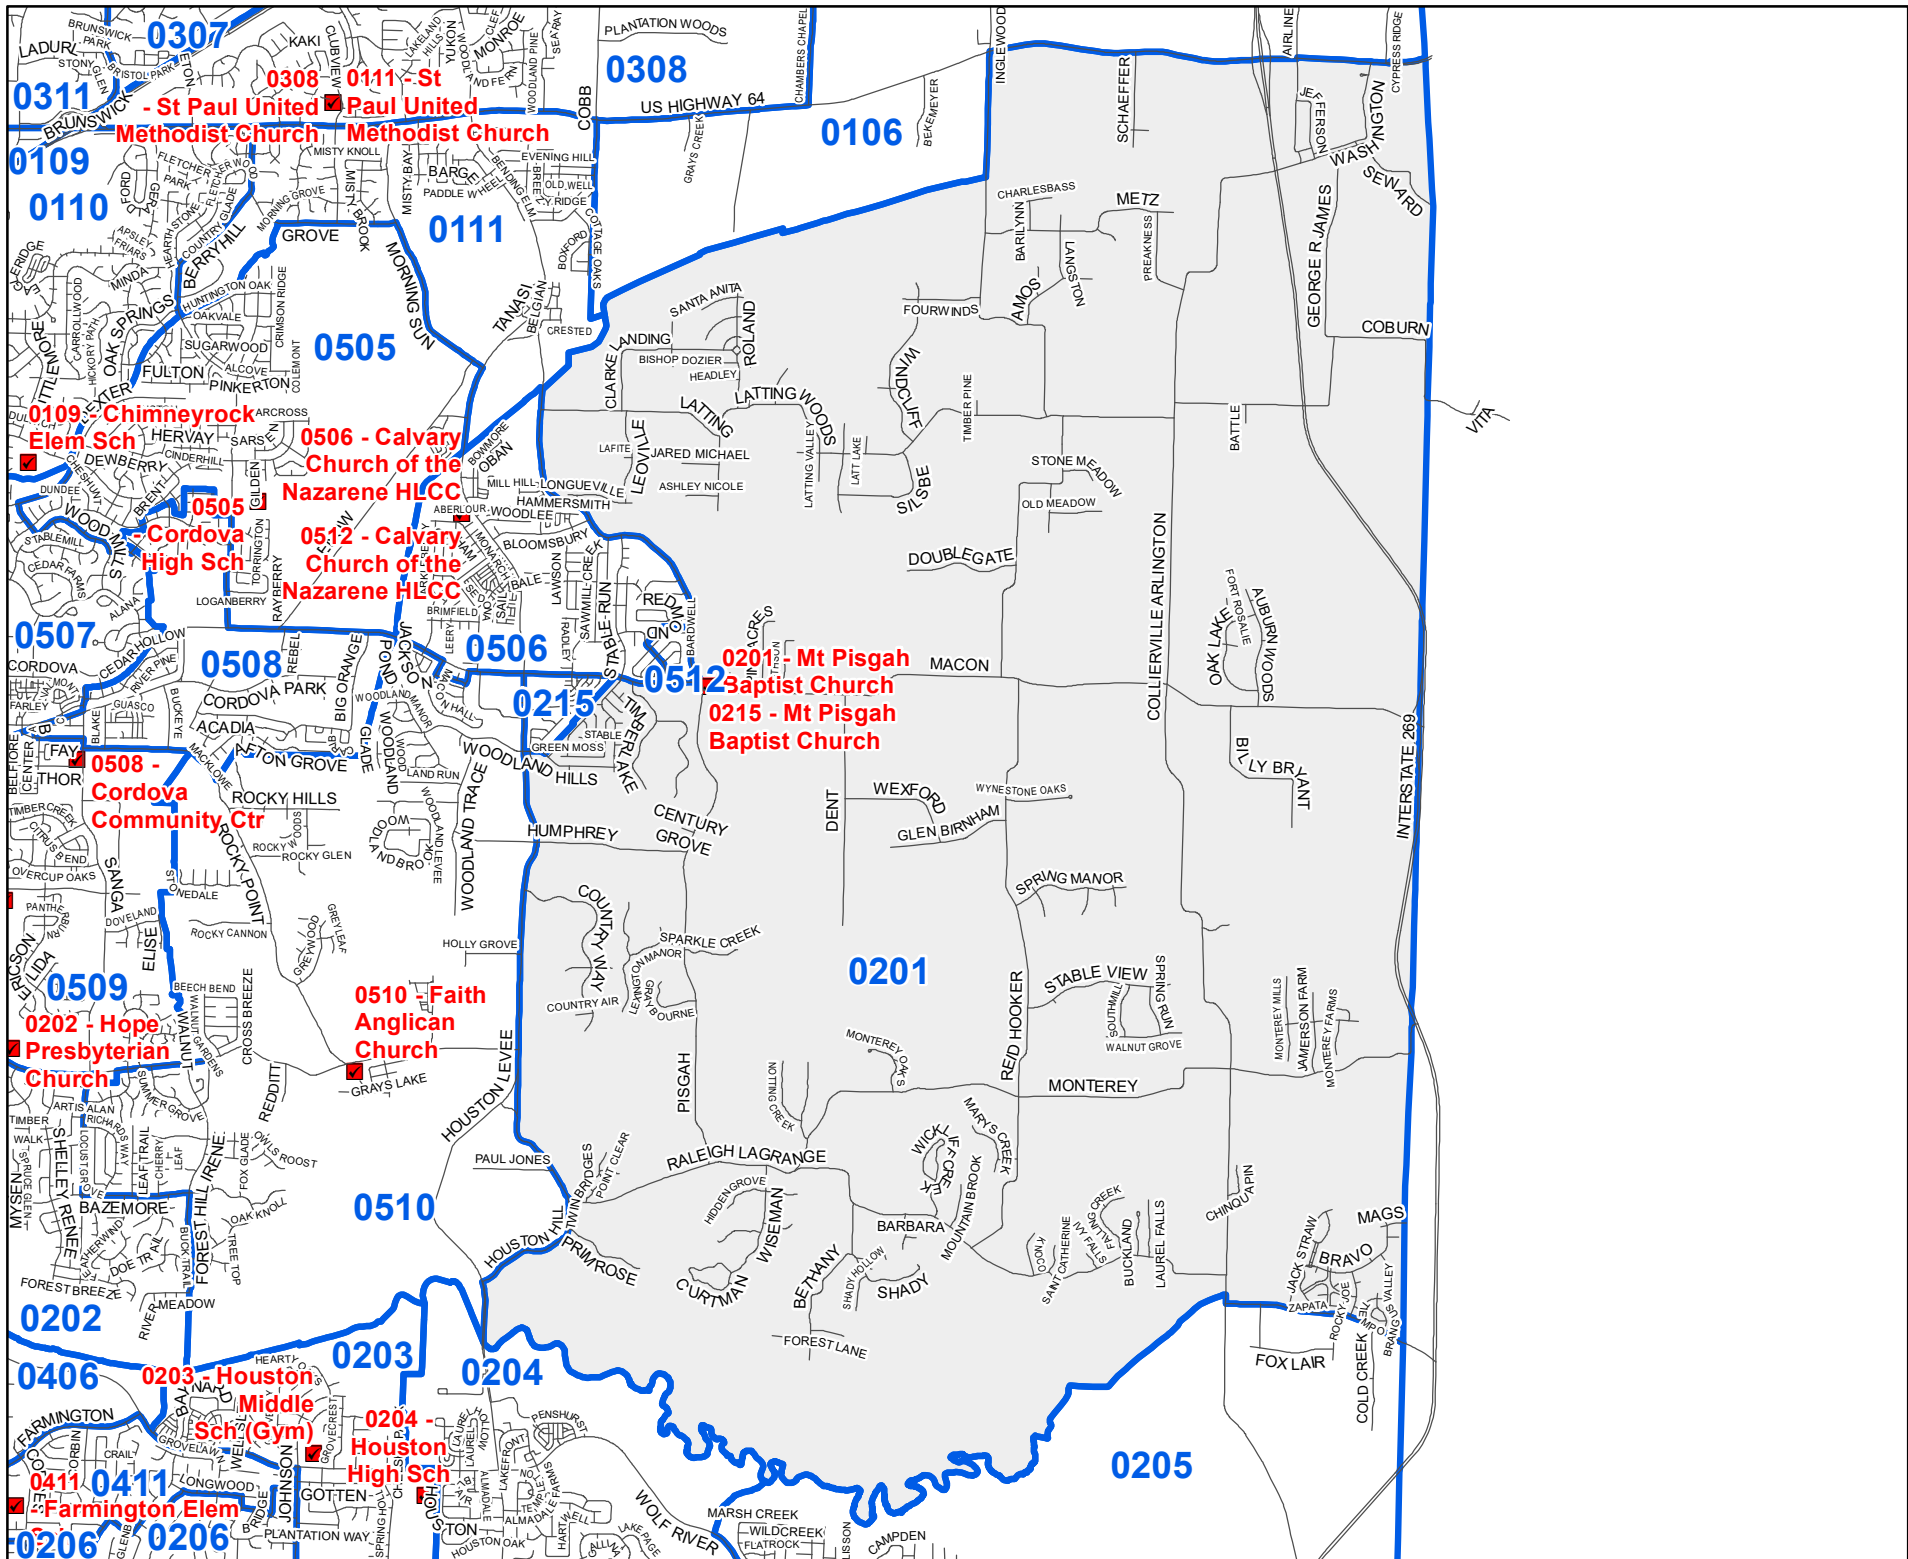

Shelby County TN

MARK LUTTRELL
Chairman

BENNIE SMITH
Secretary

VANECIA KIMBROW
STEVE STAMSON
FRANK UHLHORN
Members

**0201
Precinct
Map**

Legend

- Streets
- Polling Locations
- ▭ Precincts