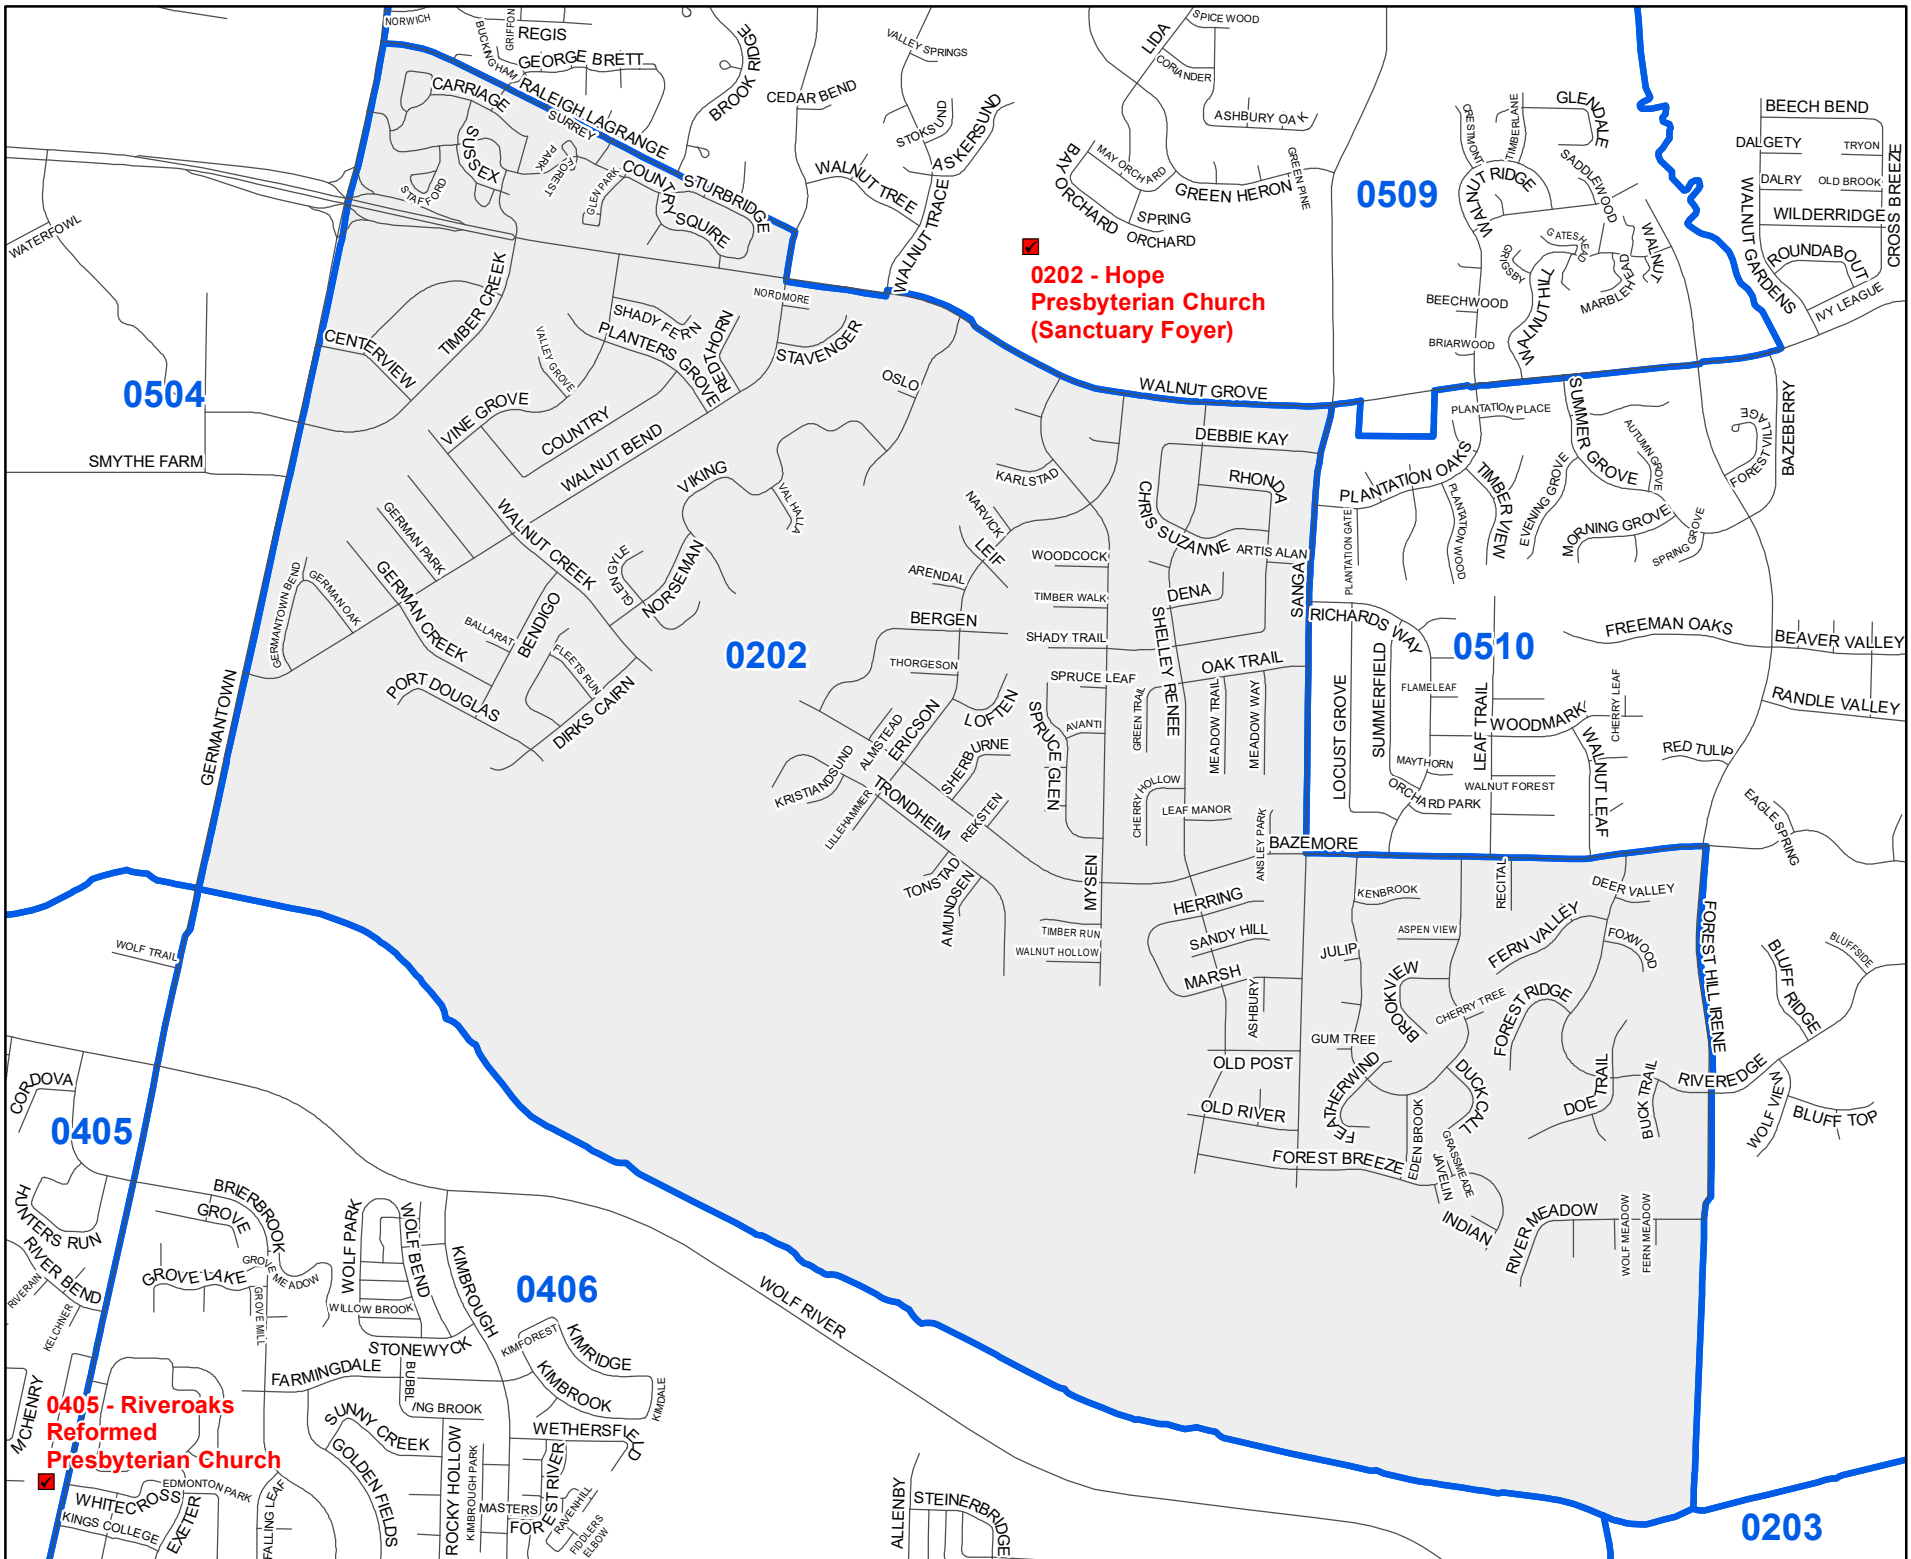

Shelby County TN

MARK LUTTRELL
Chairman

BENNIE SMITH
Secretary

KENDRA LEE
STEVE STAMSON
FRANK UHLHORN
Members

**0202
Precinct Map**

Legend

- Streets
- Polling Locations
- Precincts

Last Updated:
3/28/2022

**0202 - Hope
Presbyterian Church
(Sanctuary Foyer)**

**0405 - Riveroaks
Reformed
Presbyterian Church**

0504

0509

0202

0510

0405

0406

0203