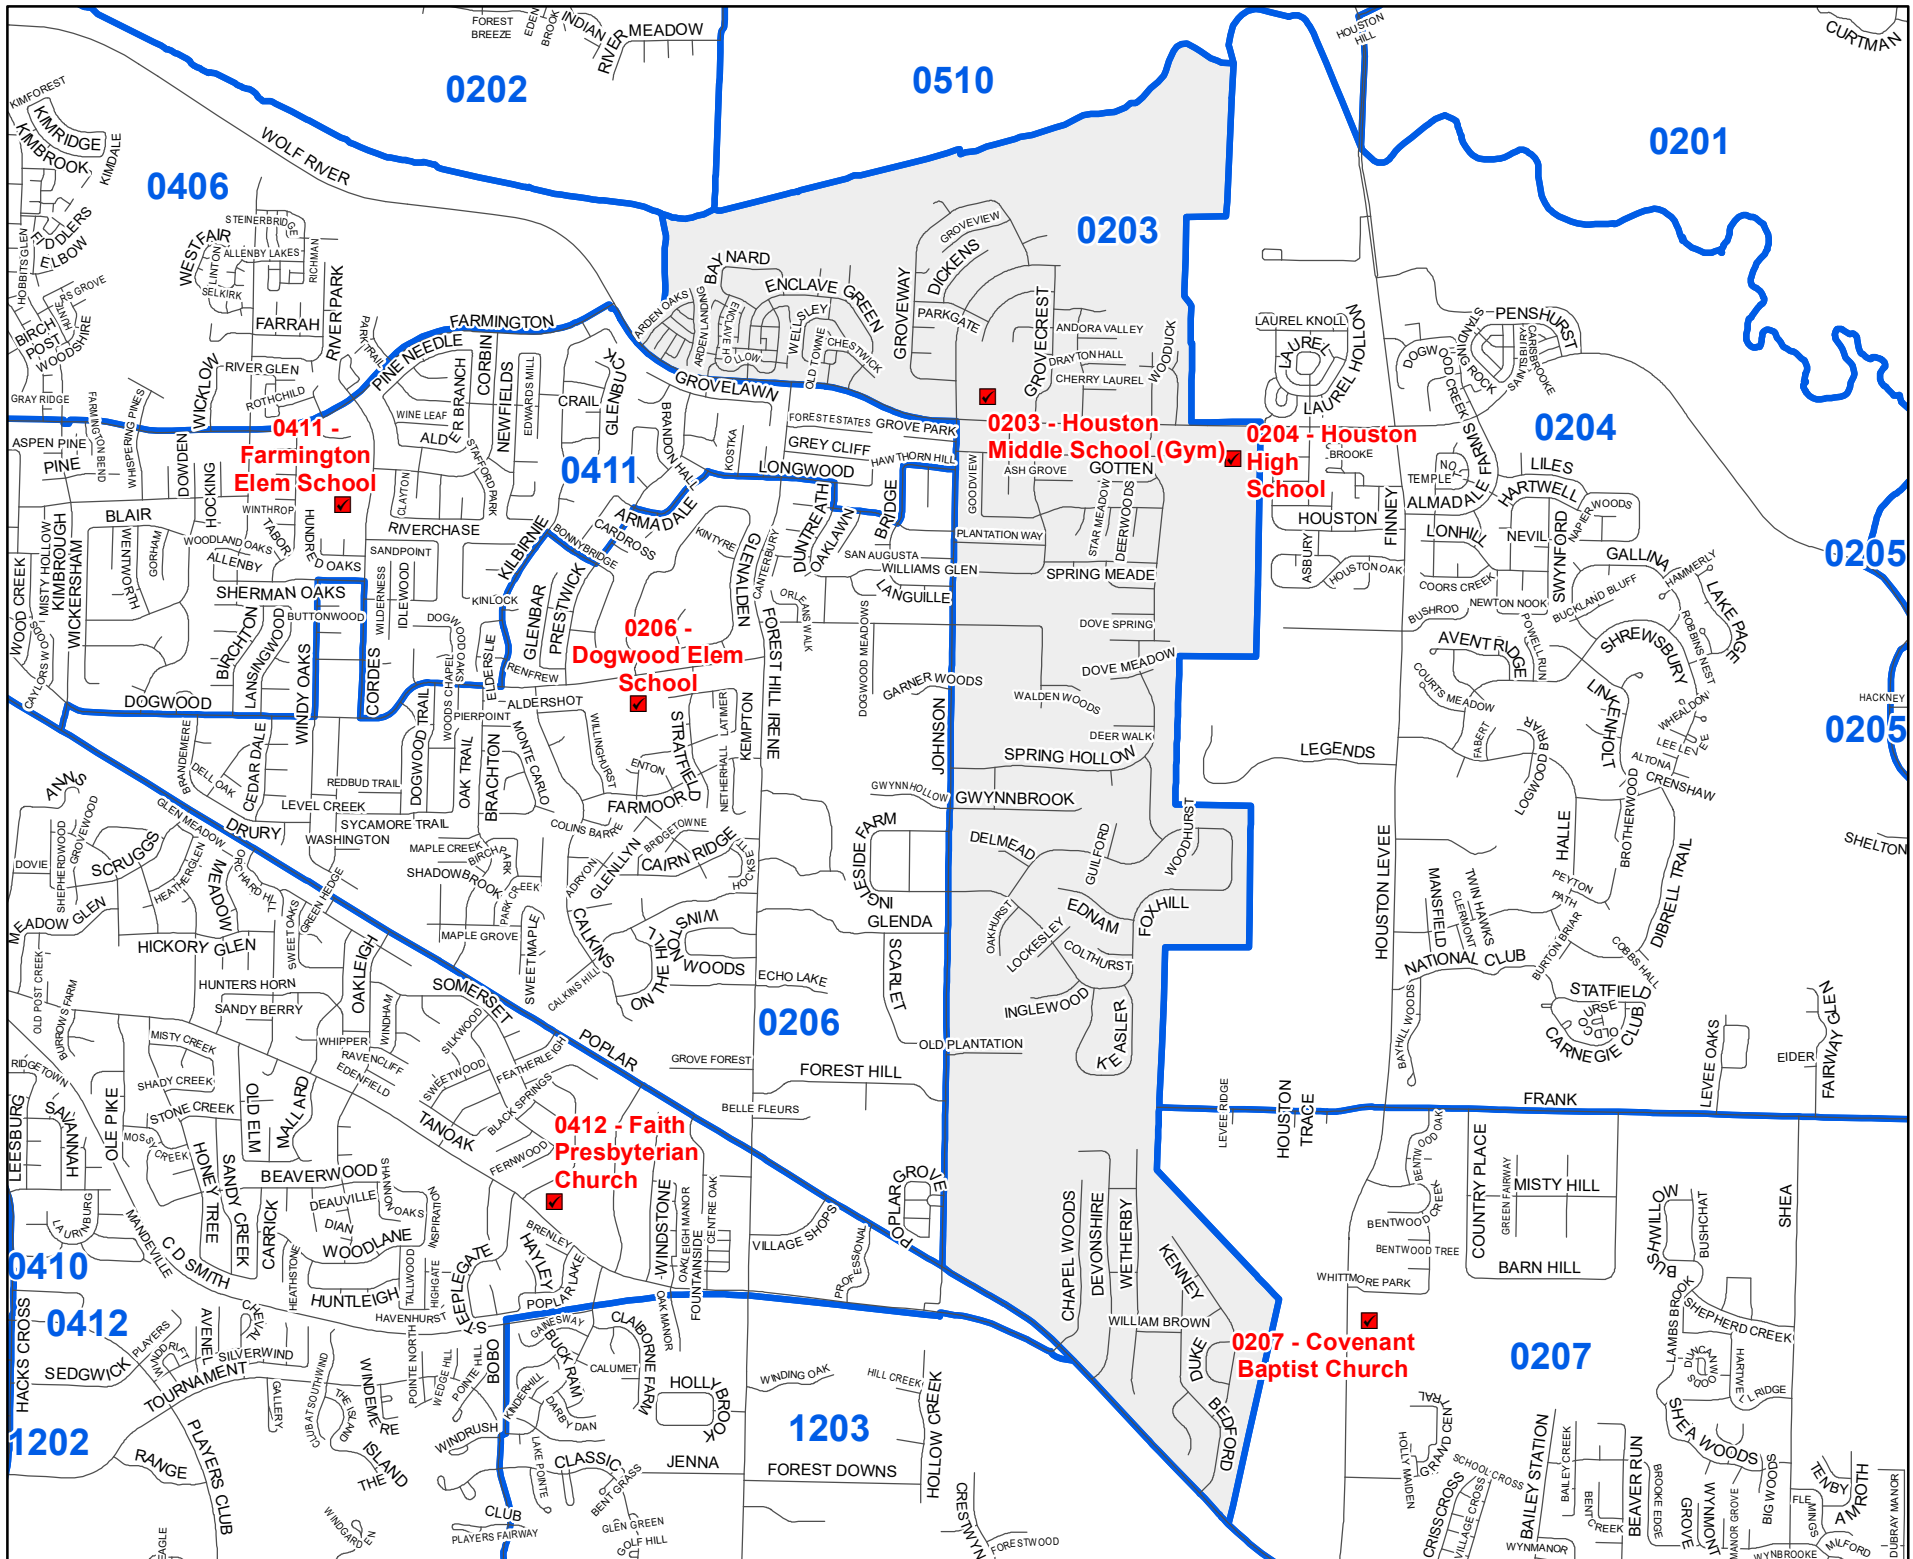

Shelby County
TN

MARK LUTTRELL
Chairman

BENNIE SMITH
Secretary

KENDRA LEE
STEVE STAMSON
FRANK UHLHORN
Members

0203
Precinct
Map

Legend

- Streets
- Polling Locations
- ▭ Precincts

Last Updated:
3/28/2022