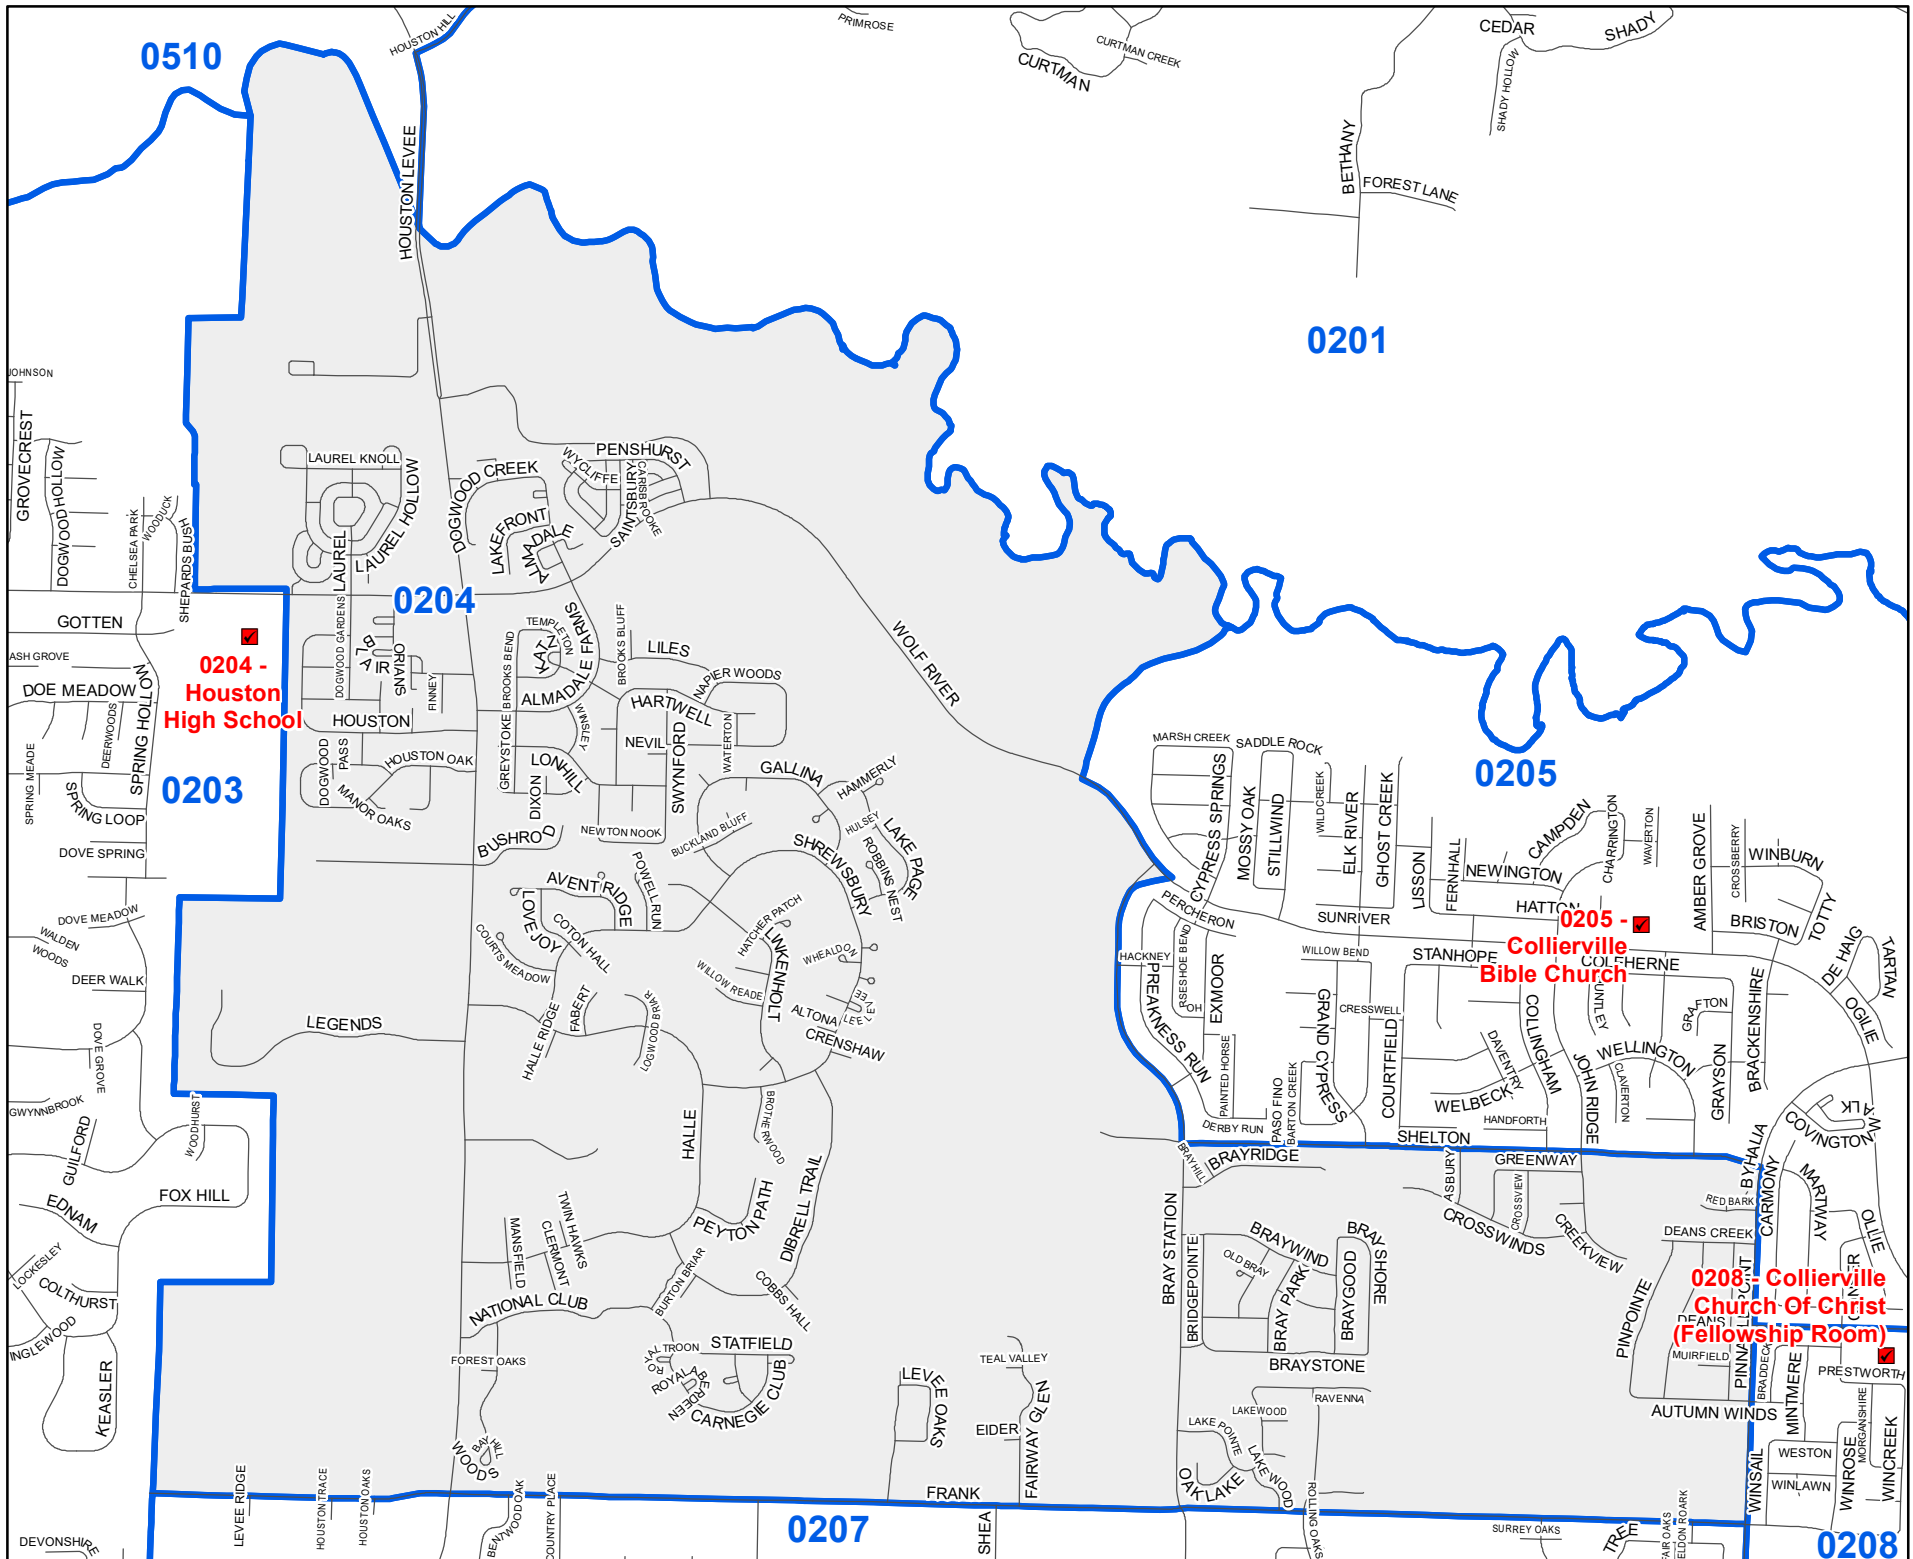

**Shelby County TN**

MARK LUTTRELL  
Chairman

BENNIE SMITH  
Secretary

KENDRA LEE  
STEVE STAMSON  
FRANK UHLHORN  
Members

**0204  
Precinct Map**

**Legend**

- Streets
- Polling Locations
- ▭ Precincts