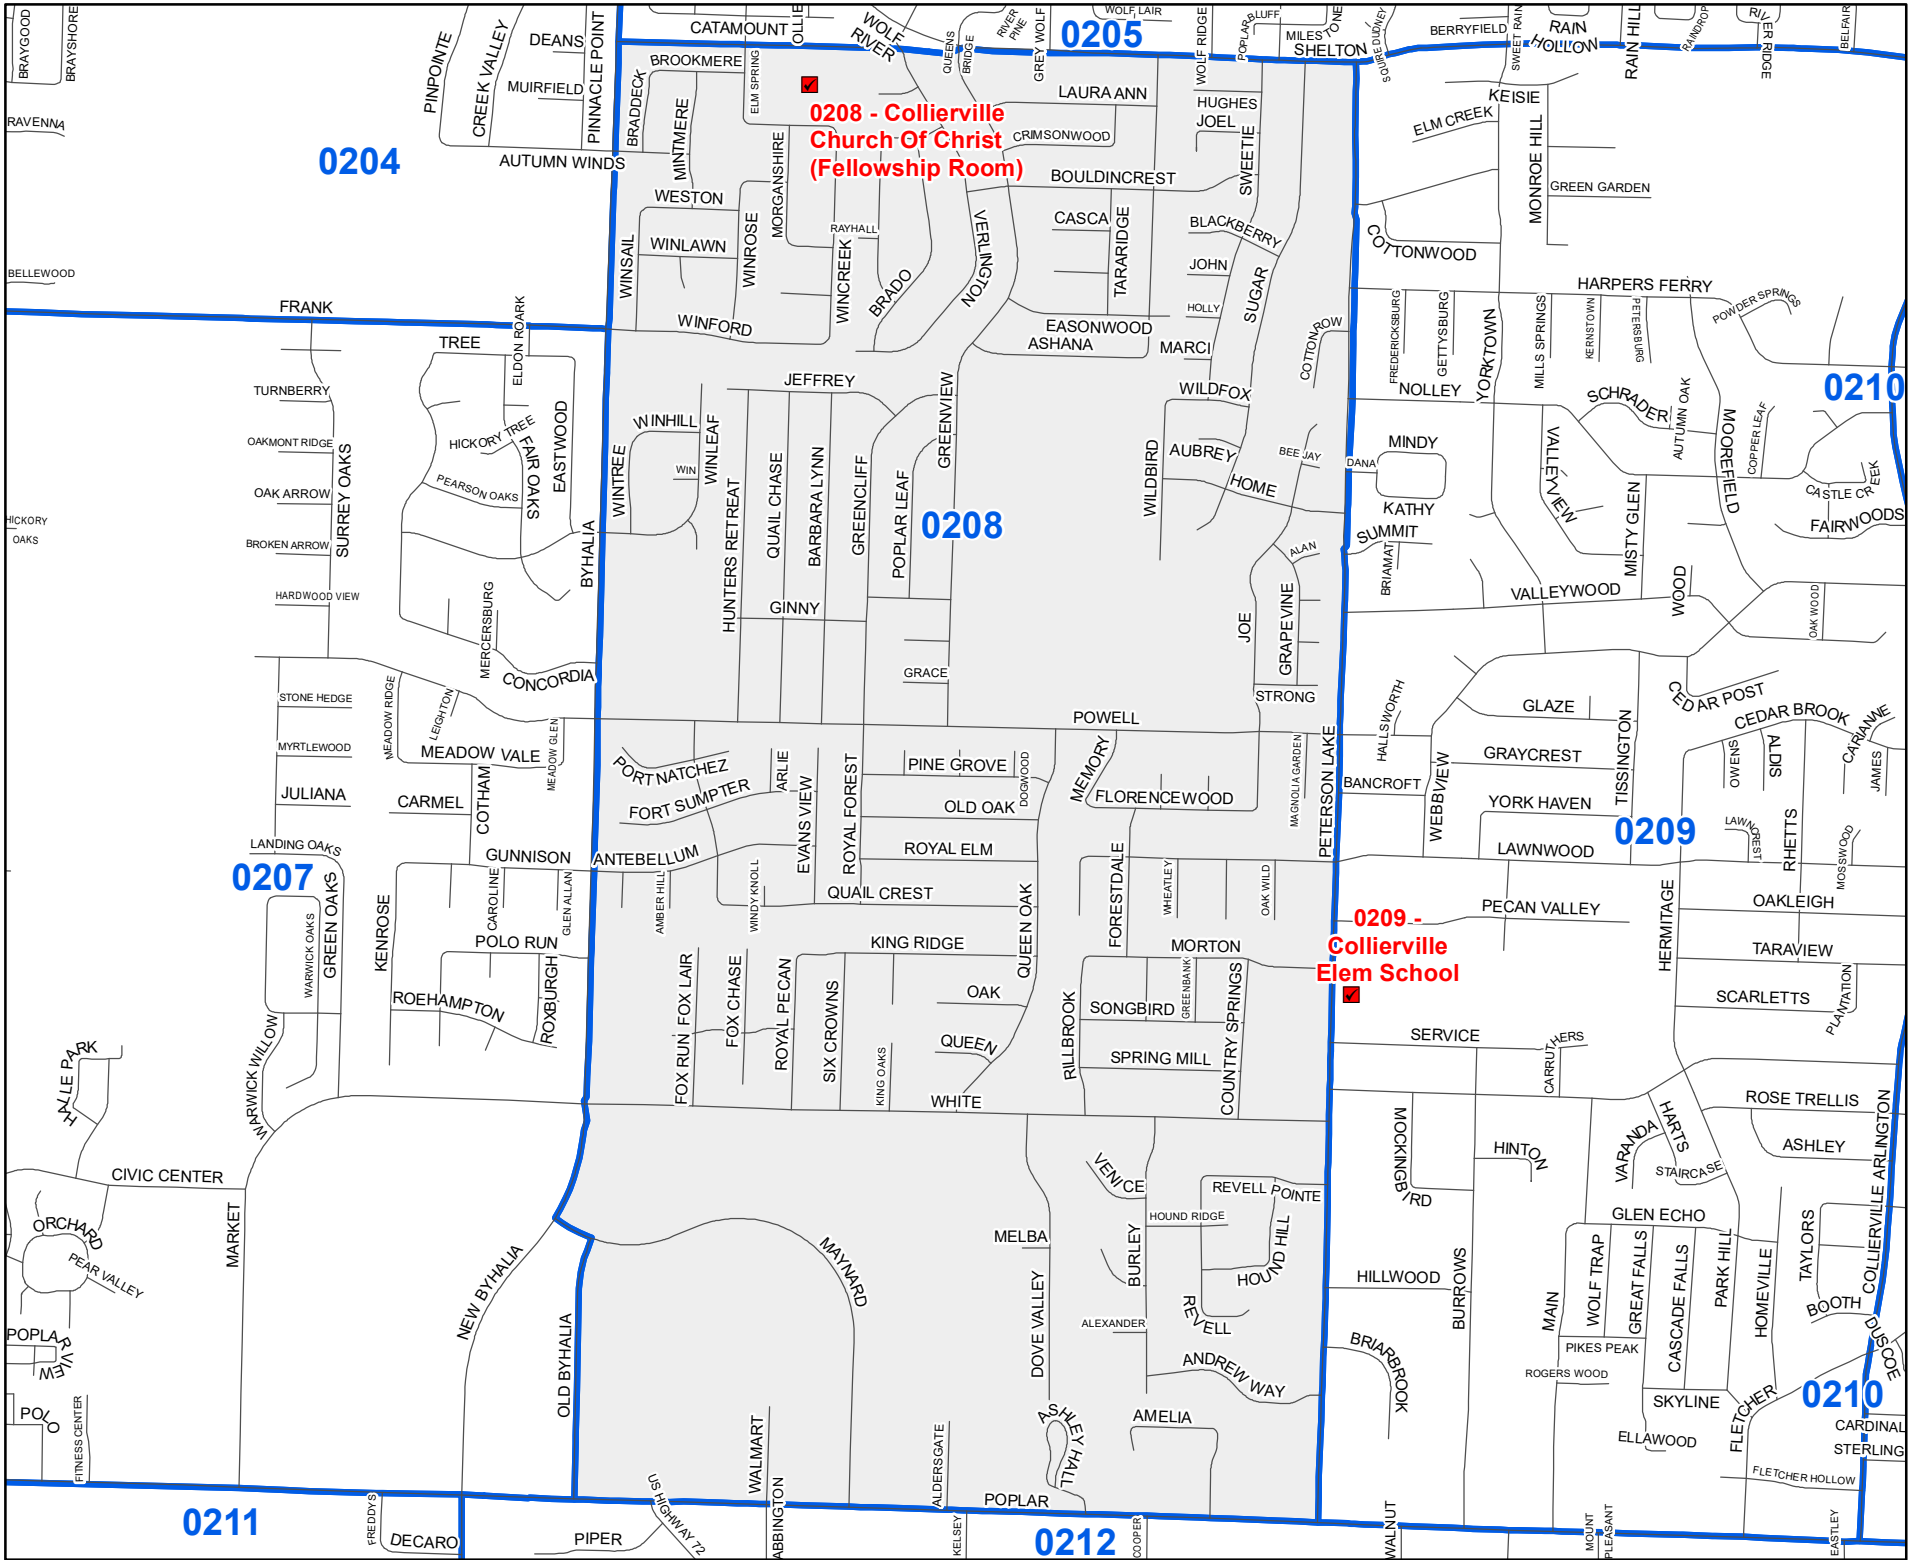

Shelby County TN

MARK LUTTRELL
Chairman

BENNIE SMITH
Secretary

KENDRA LEE
STEVE STAMSON
FRANK UHLHORN
Members

0208 Precinct Map

Legend

- Streets
- Polling Locations
- Precincts

Last Updated:
3/28/2022