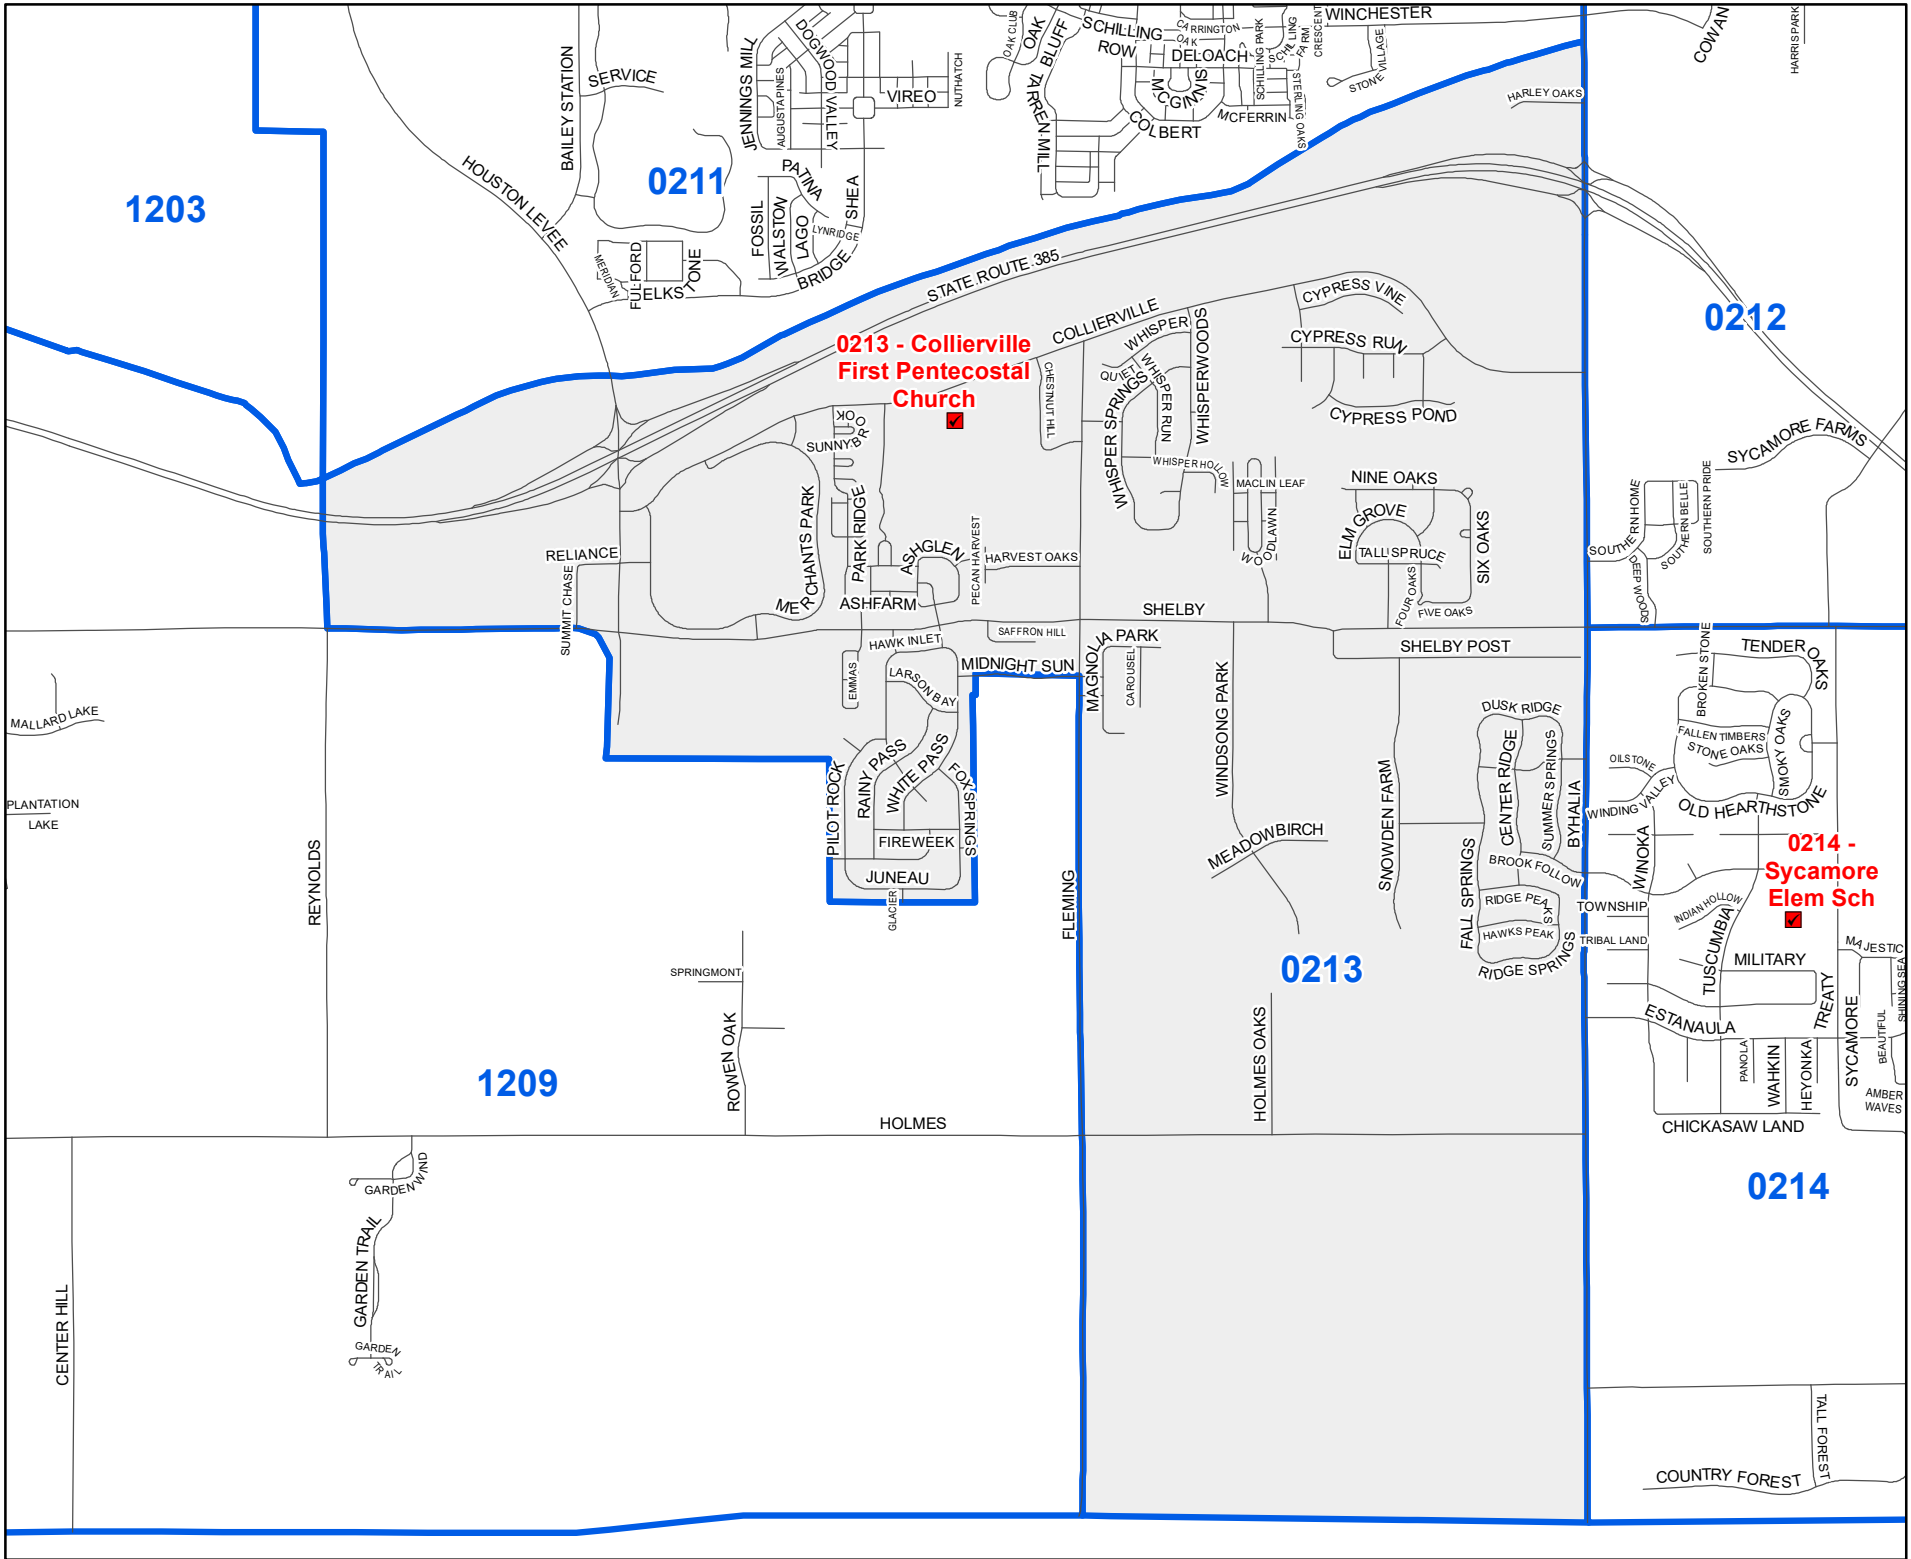

Shelby County TN

MARK LUTTRELL
Chairman

BENNIE SMITH
Secretary

KENDRA LEE
STEVE STAMSON
FRANK UHLHORN
Members

**0213
Precinct Map**

Legend

- Streets
- Polling Locations
- Precincts