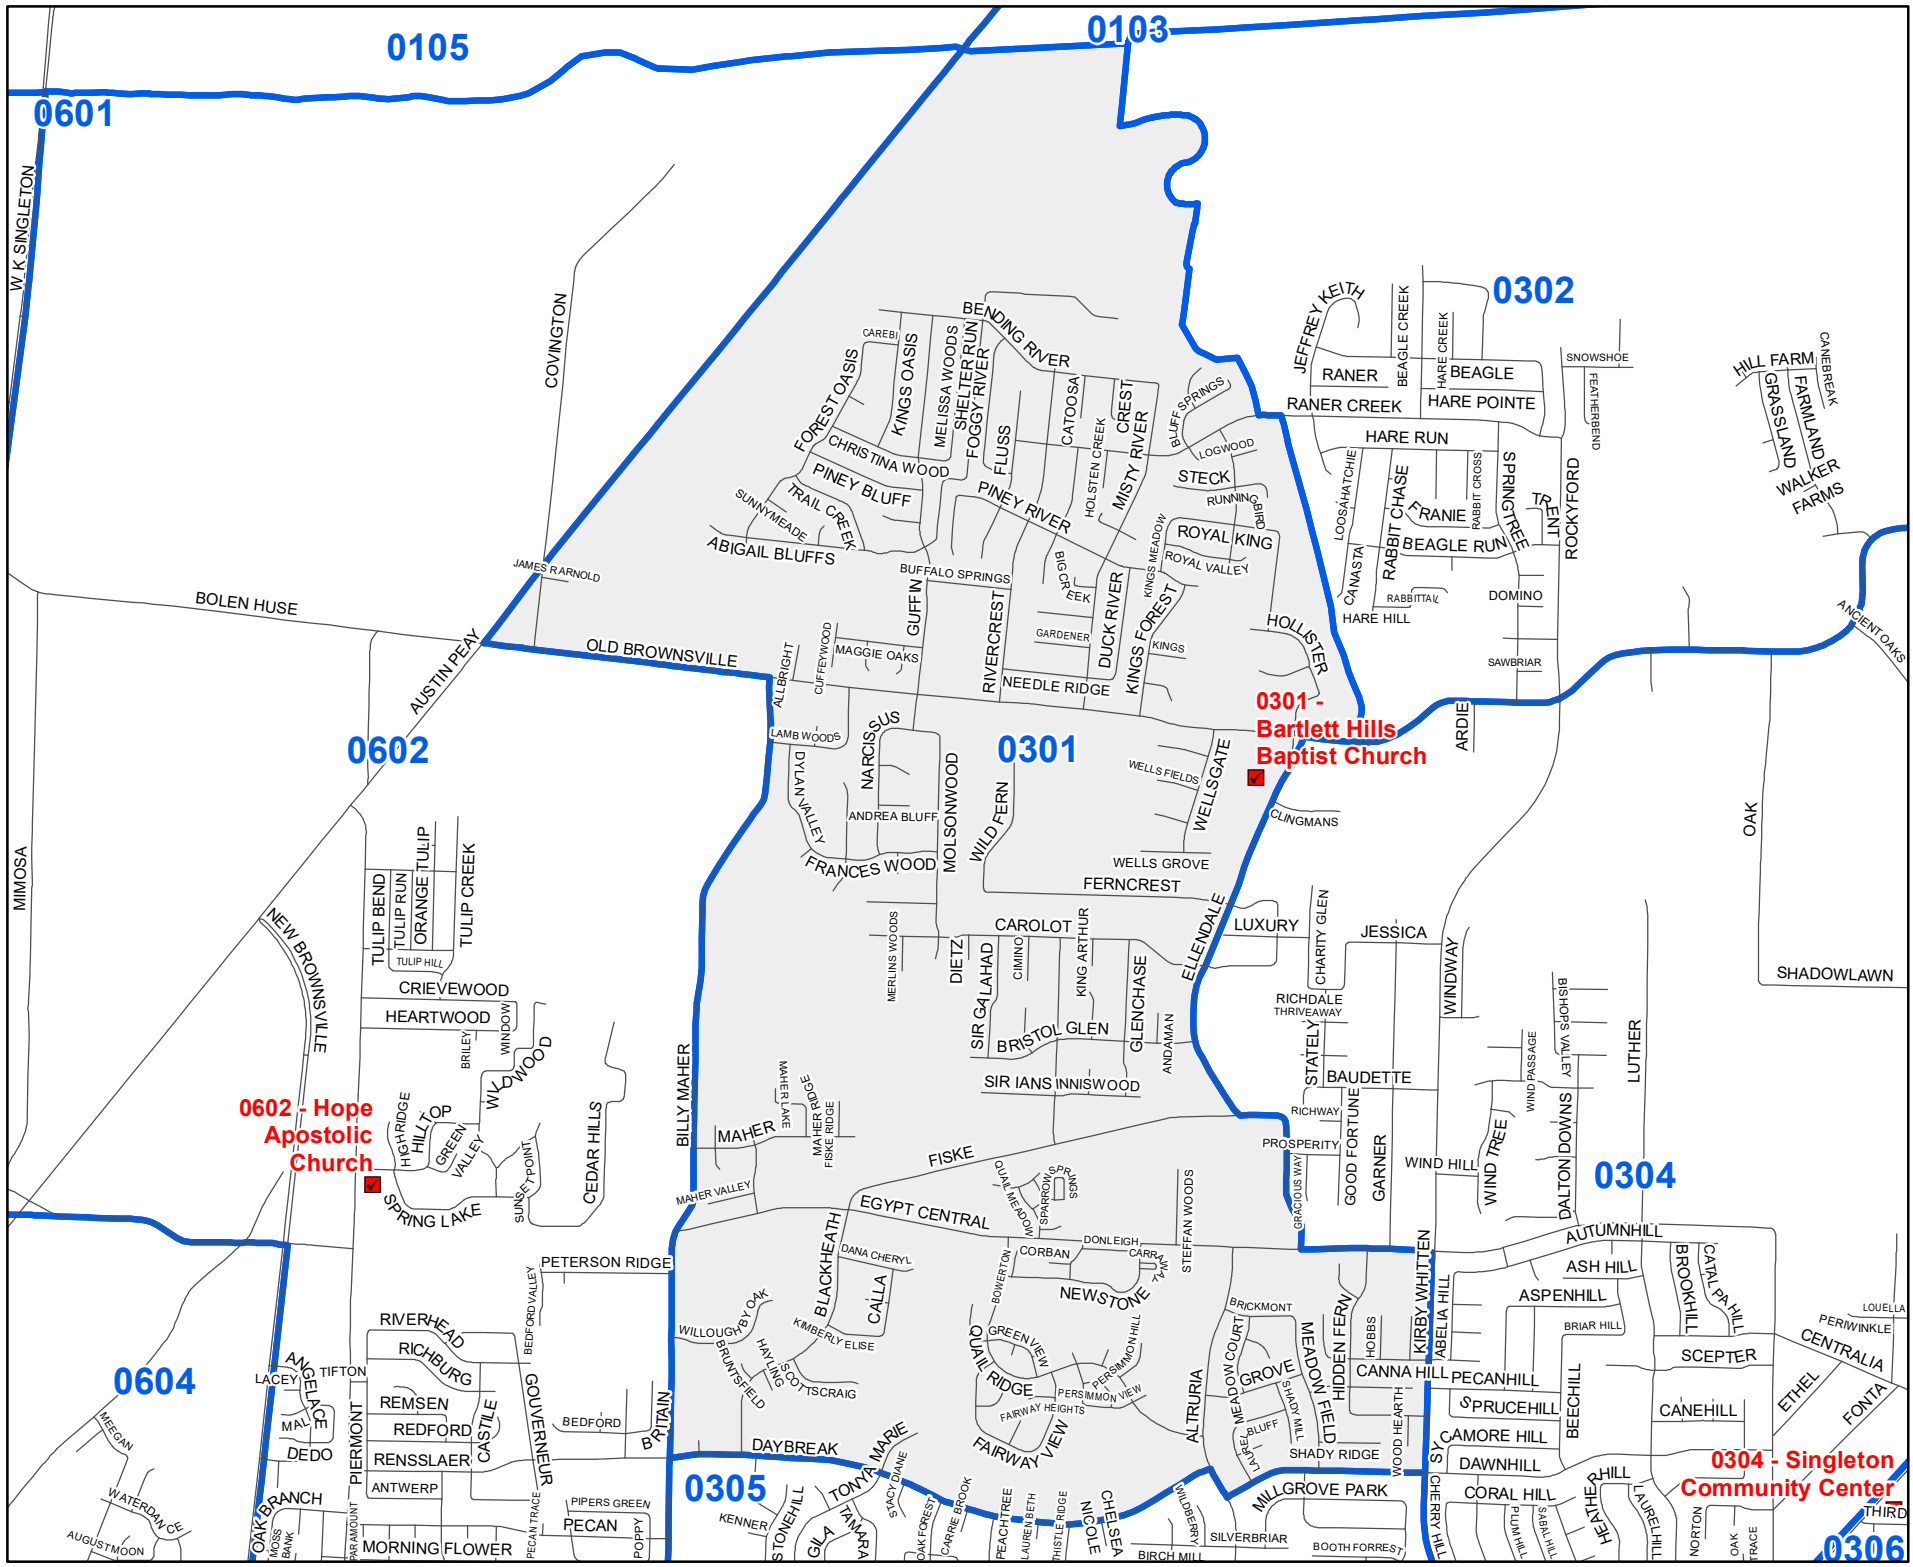

Shelby County TN

MARK LUTTRELL
Chairman

BENNIE SMITH
Secretary

KENDRA LEE
STEVE STAMSON
FRANK UHLHORN
Members

0301 Precinct Map

Legend

- Streets
- Polling Locations
- ▭ Precincts

Last Updated:
3/28/2022