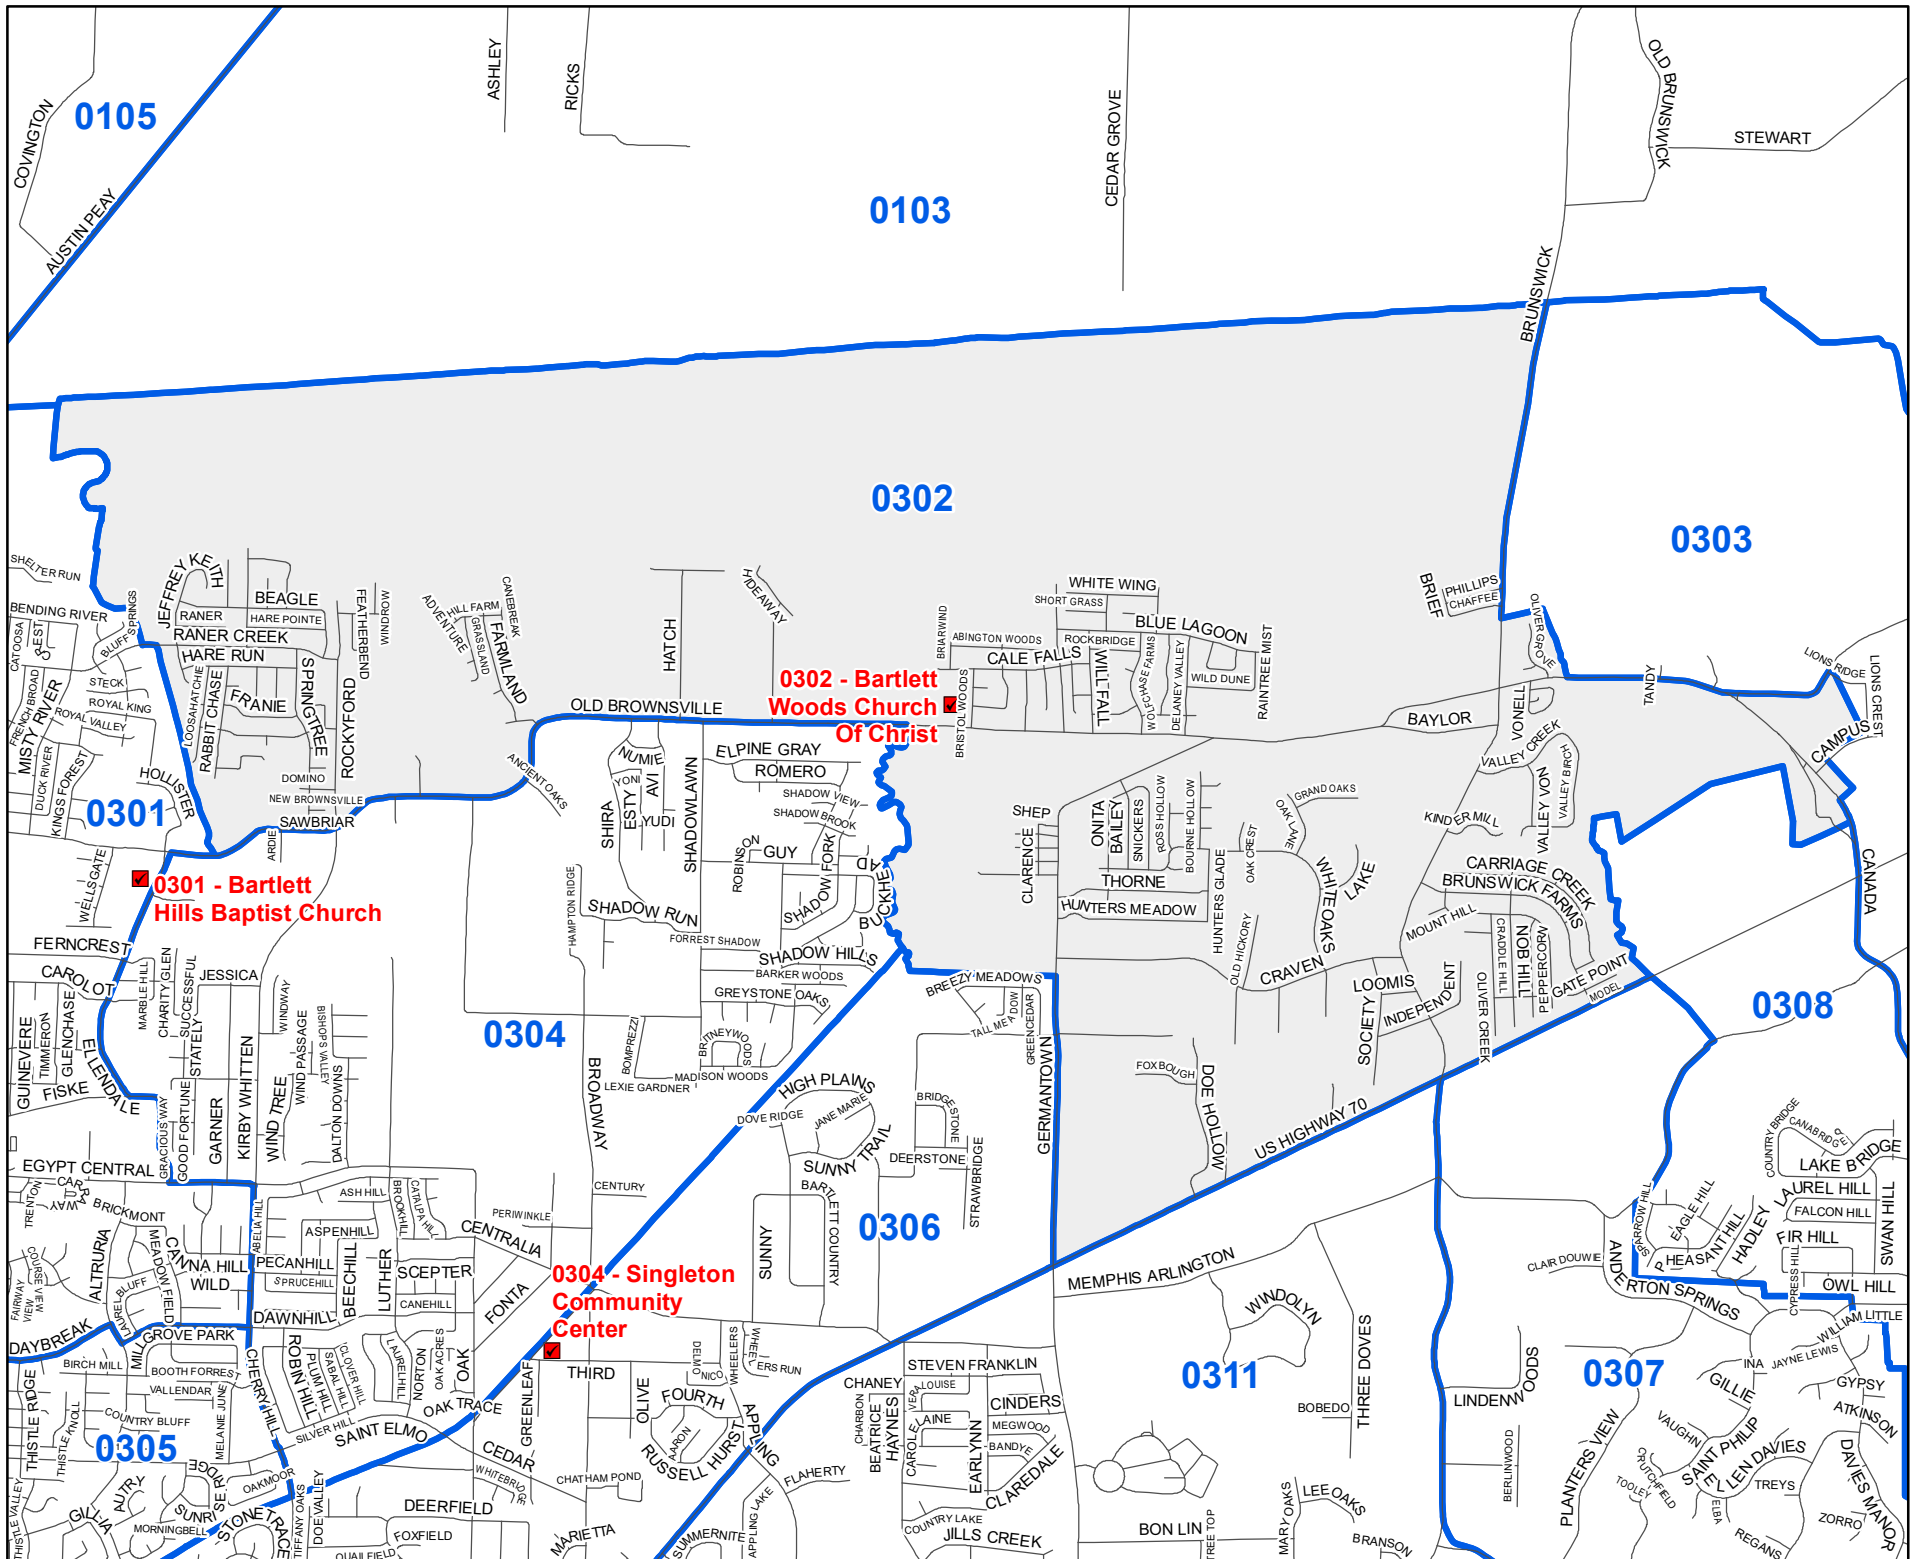

Shelby County TN

MARK LUTTRELL
Chairman

BENNIE SMITH
Secretary

KENDRA LEE
STEVE STAMSON
FRANK UHLHORN
Members

**0302
Precinct
Map**

Legend

- Streets
- Polling Locations
- ▭ Precincts

Last Updated:
3/28/2022