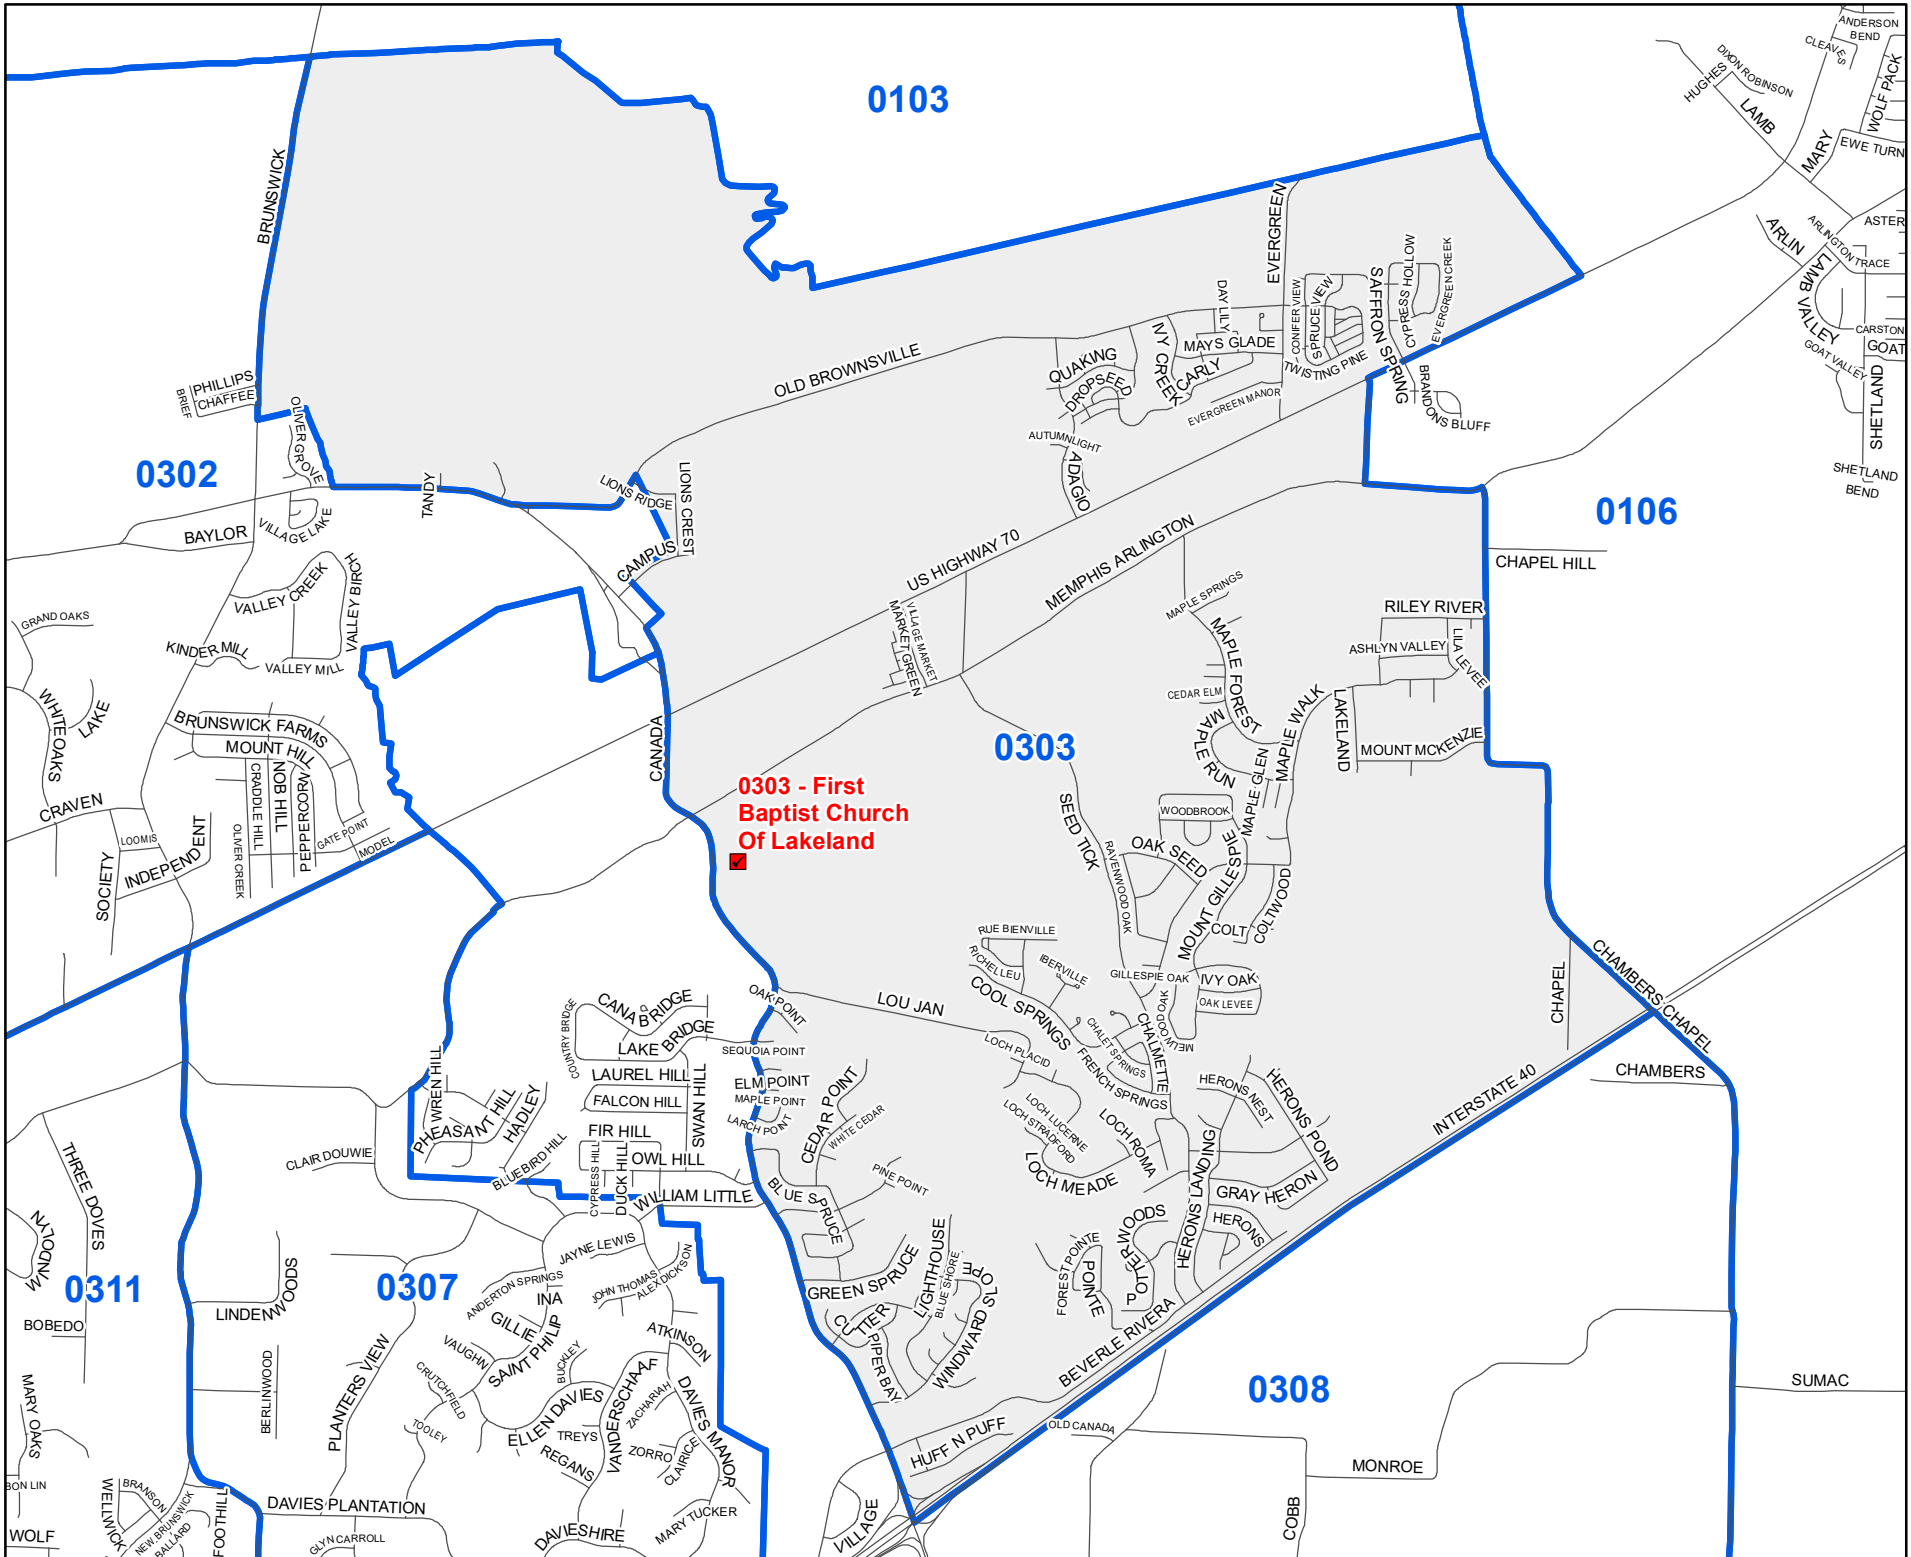

Shelby County TN

MARK LUTTRELL
Chairman

BENNIE SMITH
Secretary

KENDRA LEE
STEVE STAMSON
FRANK UHLHORN
Members

**0303
Precinct Map**

Legend

- Streets
- Polling Locations
- ▭ Precincts