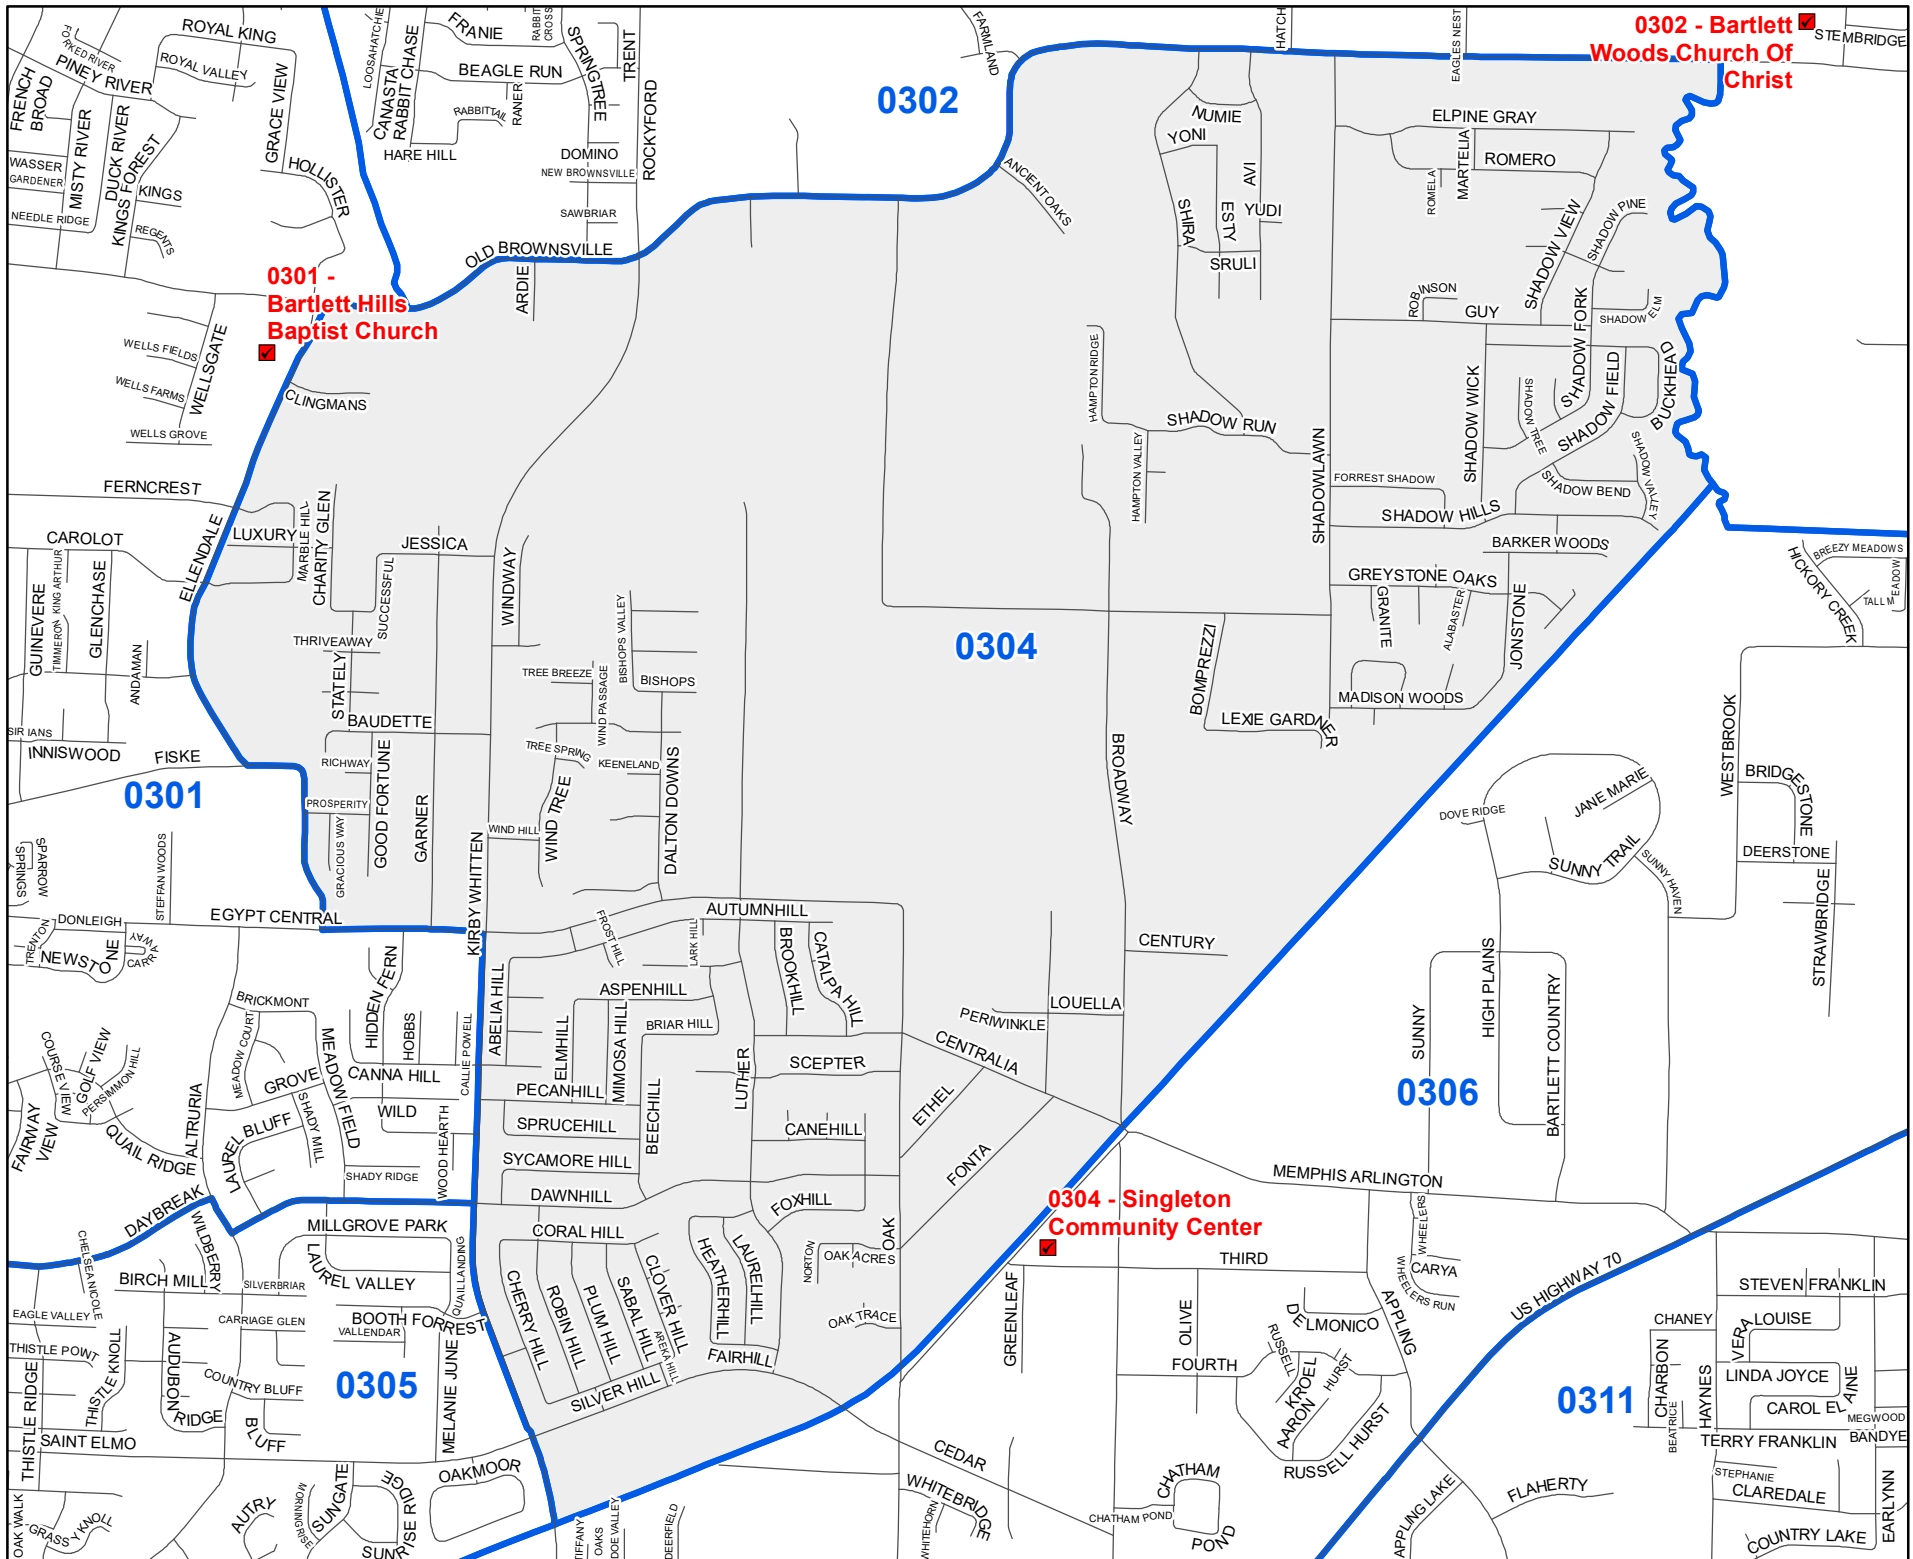

Shelby County TN

MARK LUTTRELL
Chairman

BENNIE SMITH
Secretary

KENDRA LEE
STEVE STAMSON
FRANK UHLHORN
Members

0304 Precinct Map

Legend

- Streets
- Polling Locations
- Precincts

Last Updated:
3/28/2022

0301 -
Bartlett Hills
Baptist Church

0302 - Bartlett
Woods Church Of
Christ

0304 - Singleton
Community Center

0302

0304

0301

0306

0305