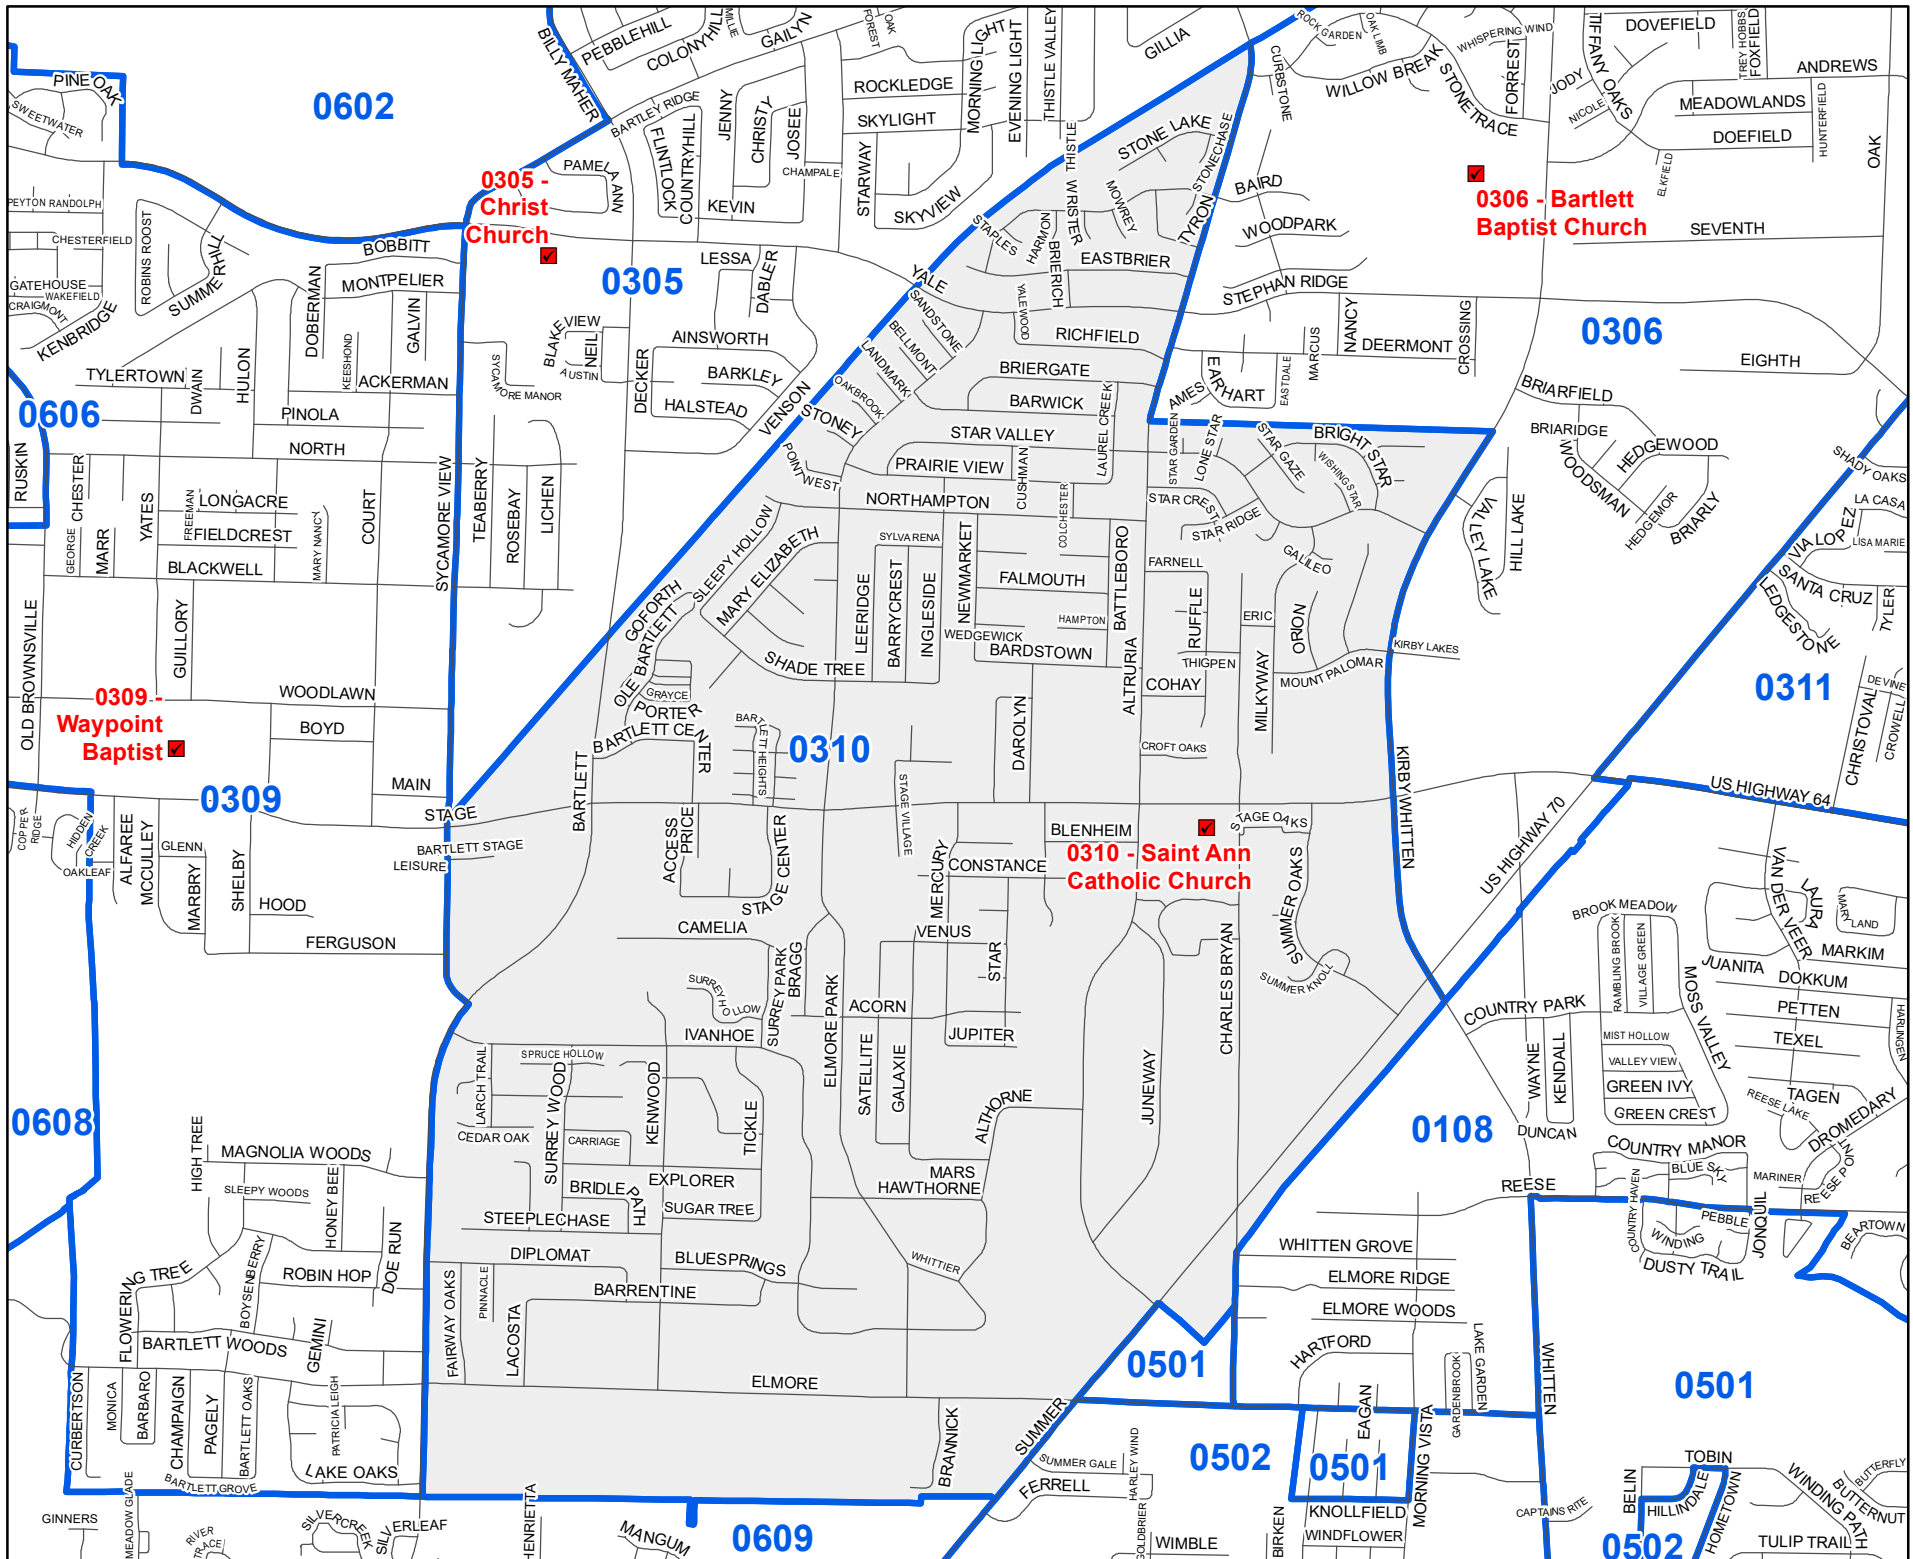

Shelby County TN

MARK LUTTRELL
Chairman

BENNIE SMITH
Secretary

KENDRA LEE
STEVE STAMSON
FRANK UHLHORN
Members

**0310
Precinct
Map**

Legend

- Streets
- Polling Locations
- ▭ Precincts

Last Updated:
3/28/2022