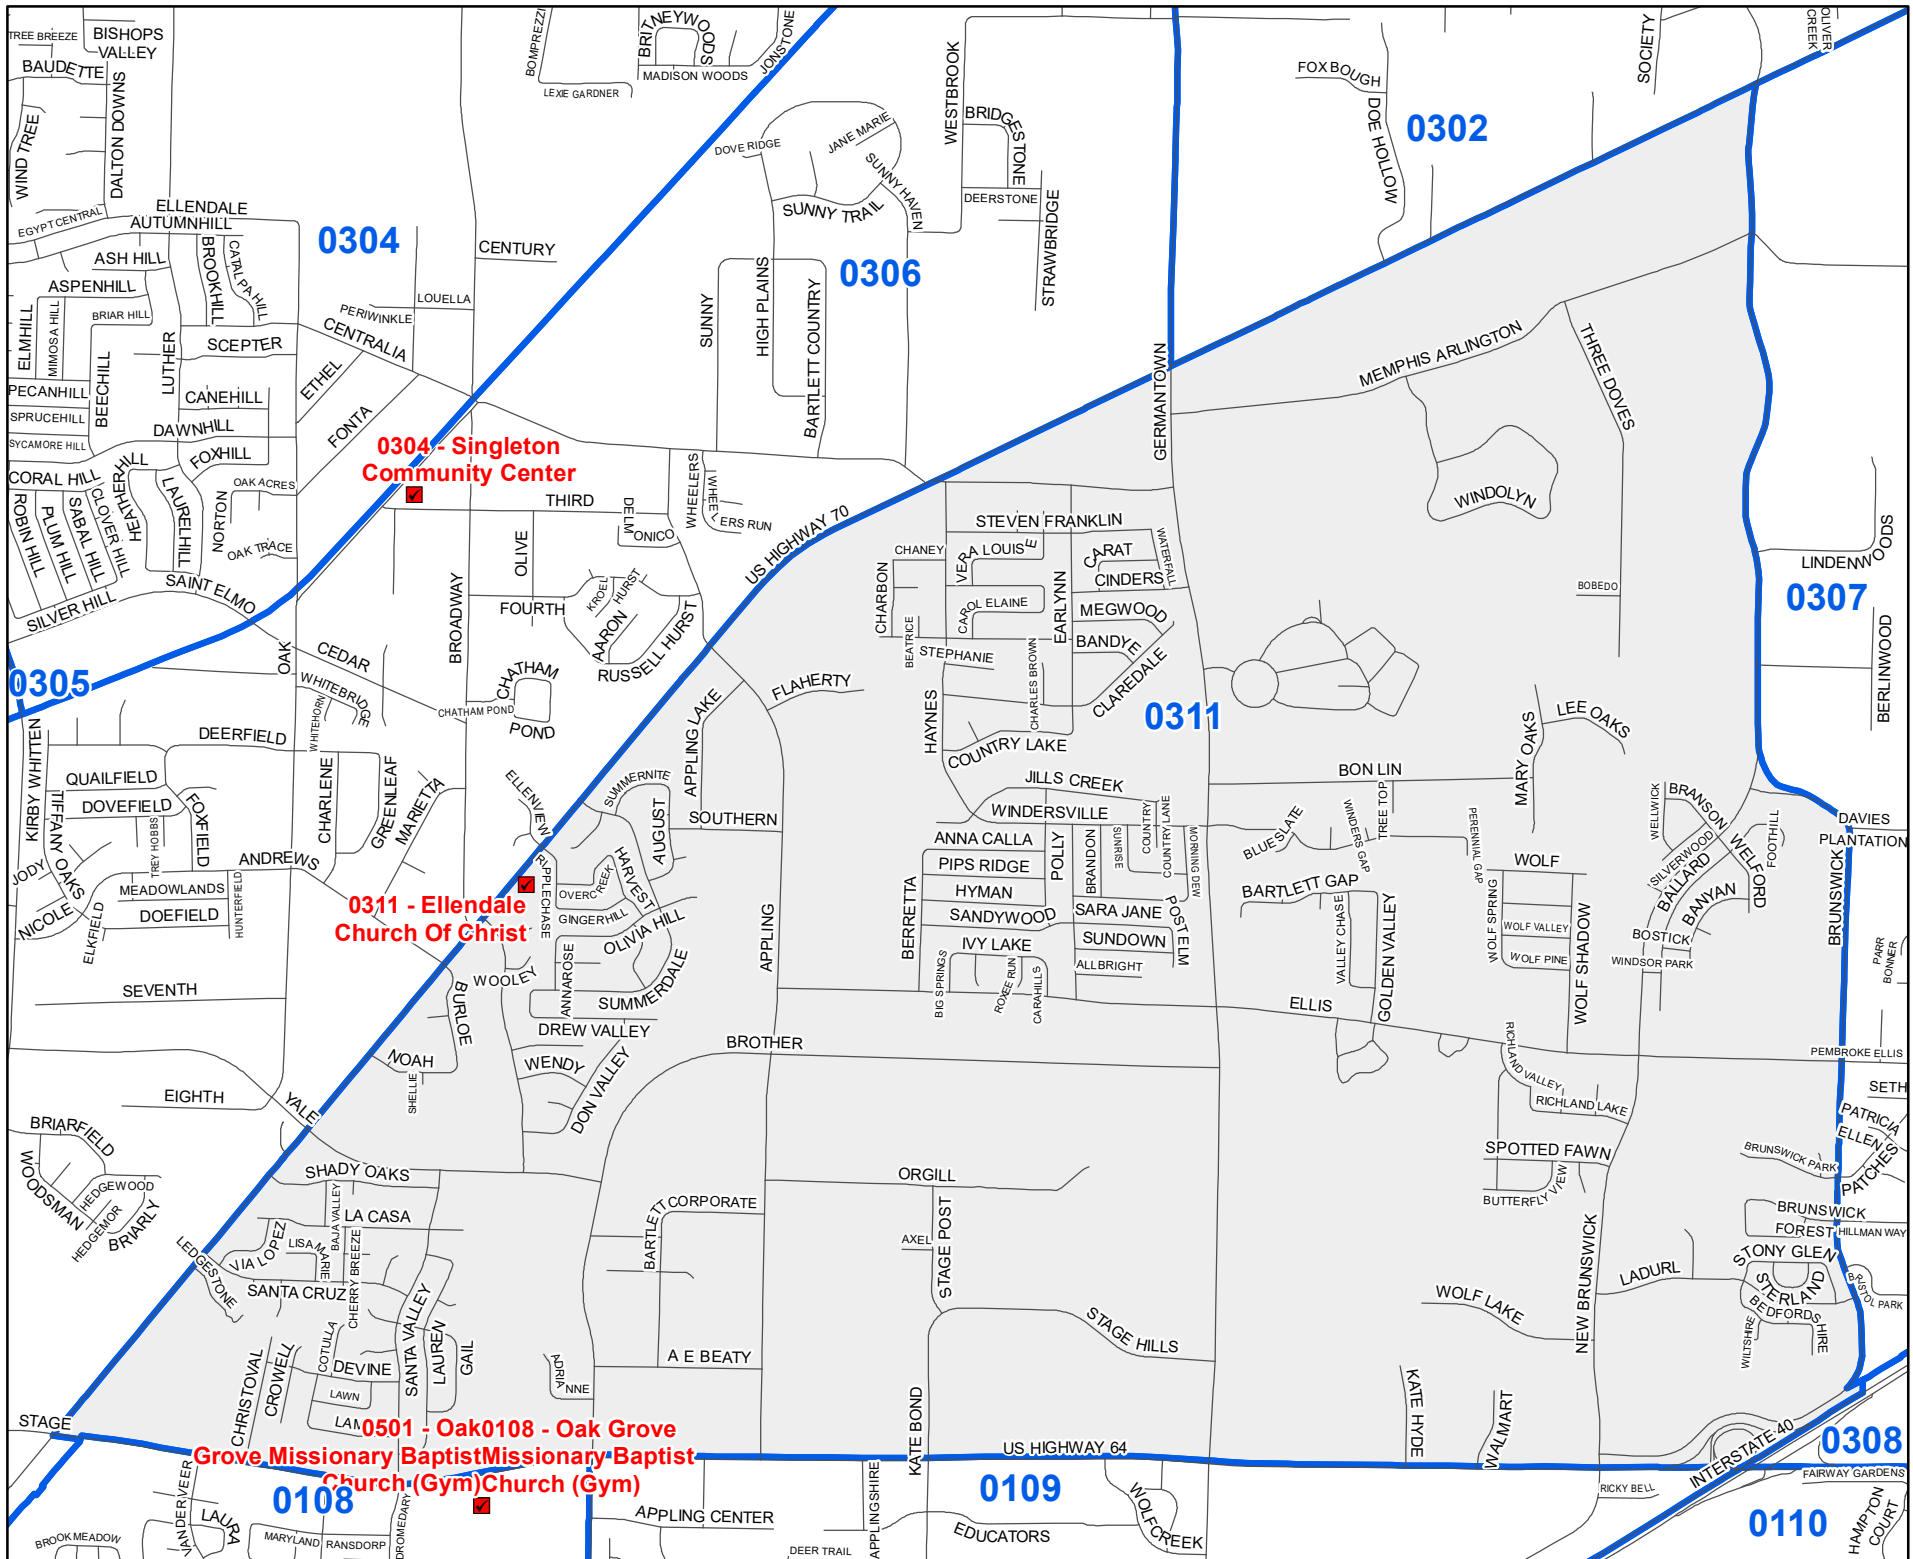

Shelby County TN

MARK LUTTRELL
Chairman

BENNIE SMITH
Secretary

KENDRA LEE
STEVE STAMSON
FRANK UHLHORN
Members

0311 Precinct Map

Legend

- Streets
- Polling Locations
- ▭ Precincts

Last Updated:
3/28/2022