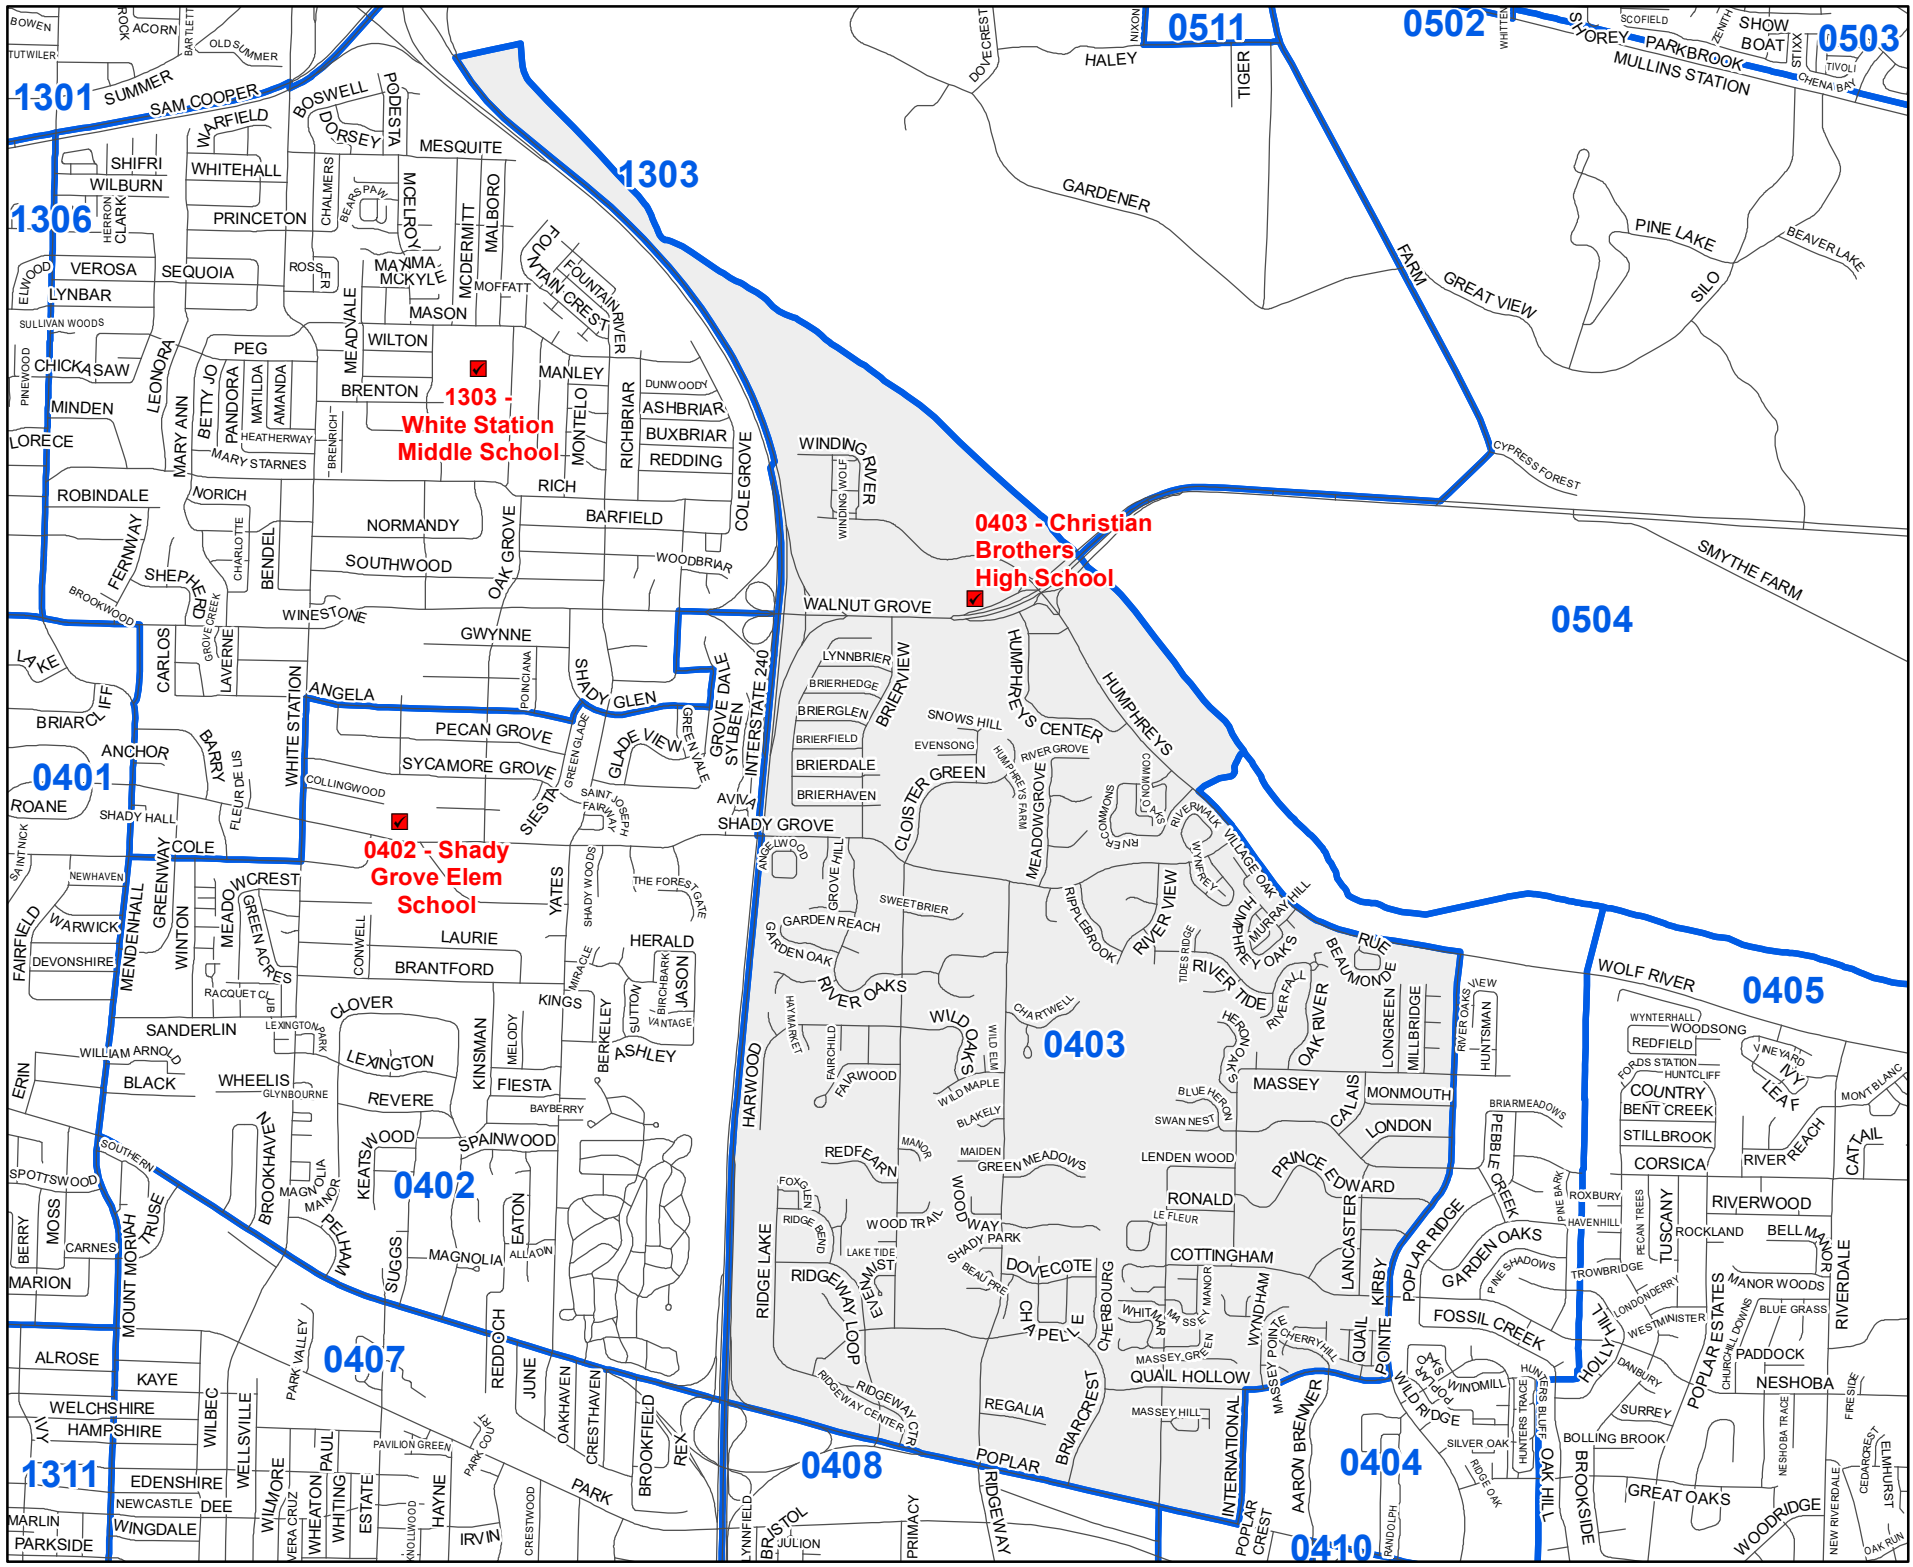

Shelby County
TN

MARK LUTTRELL
Chairman

BENNIE SMITH
Secretary

KENDRA LEE
STEVE STAMSON
FRANK UHLHORN
Members

**0403
Precinct
Map**

Legend

- Streets
- Polling Locations
- ▭ Precincts