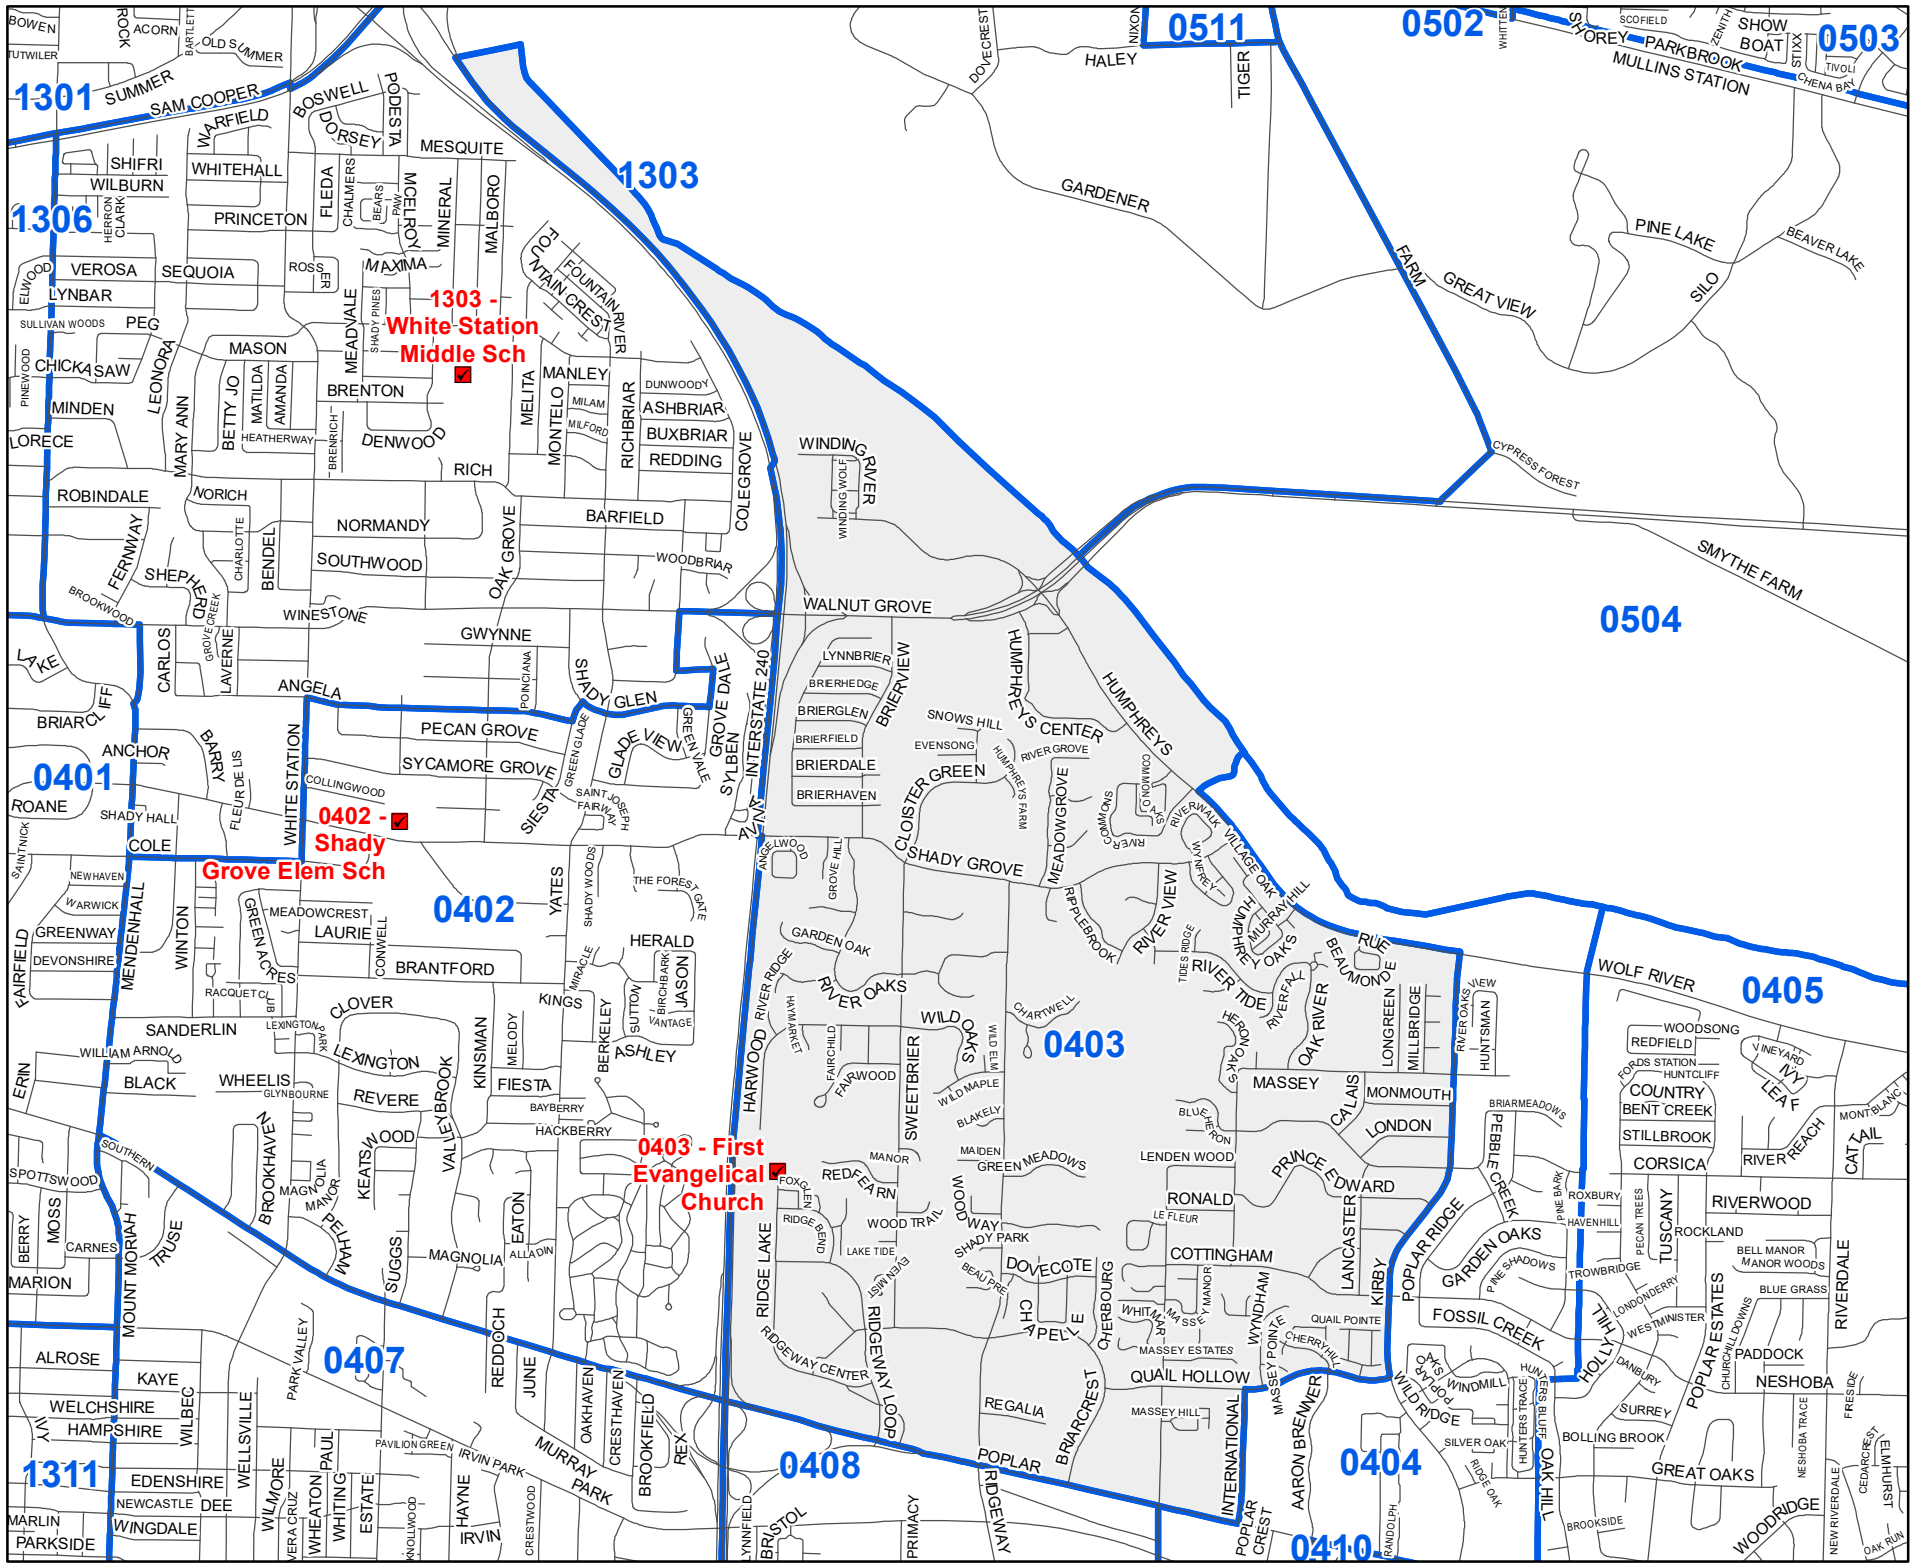

Shelby County TN

MARK LUTTRELL
Chairman

BENNIE SMITH
Secretary

VANECIA KIMBROW
STEVE STAMSON
FRANK UHLHORN
Members

0403
Precinct Map

Legend

- Streets
- Polling Locations
- ▭ Precincts

Last Updated:
1/10/2023