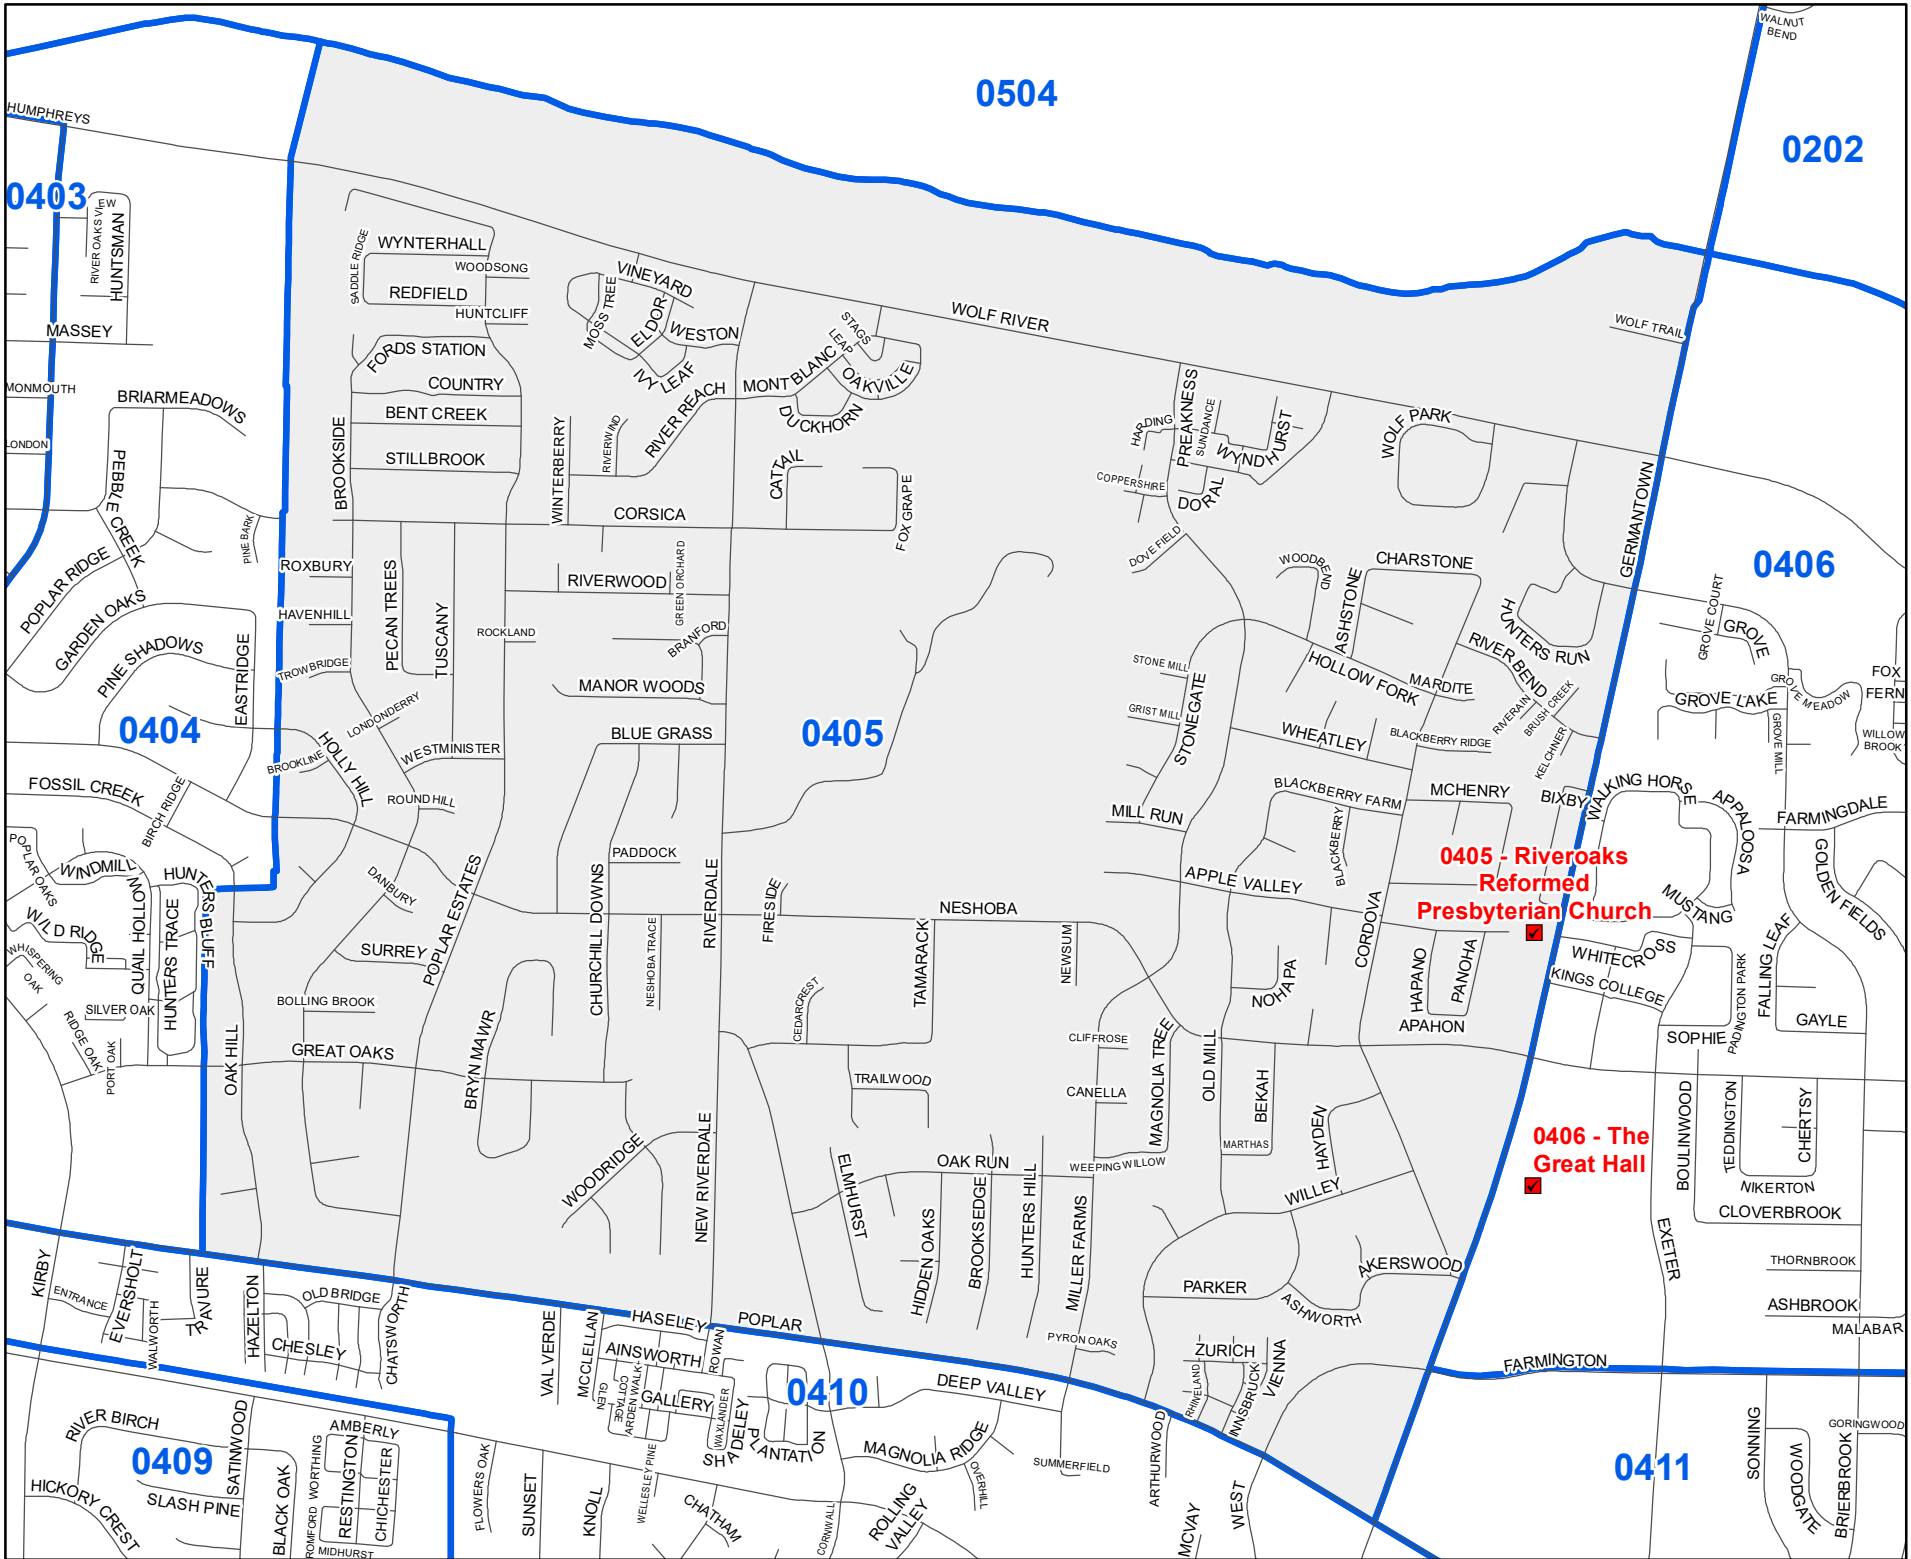

Shelby County TN

MARK LUTTRELL
Chairman

BENNIE SMITH
Secretary

KENDRA LEE
STEVE STAMSON
FRANK UHLHORN
Members

**0405
Precinct
Map**

Legend

- Streets
- Polling Locations
- ▭ Precincts

Last Updated:
3/28/2022