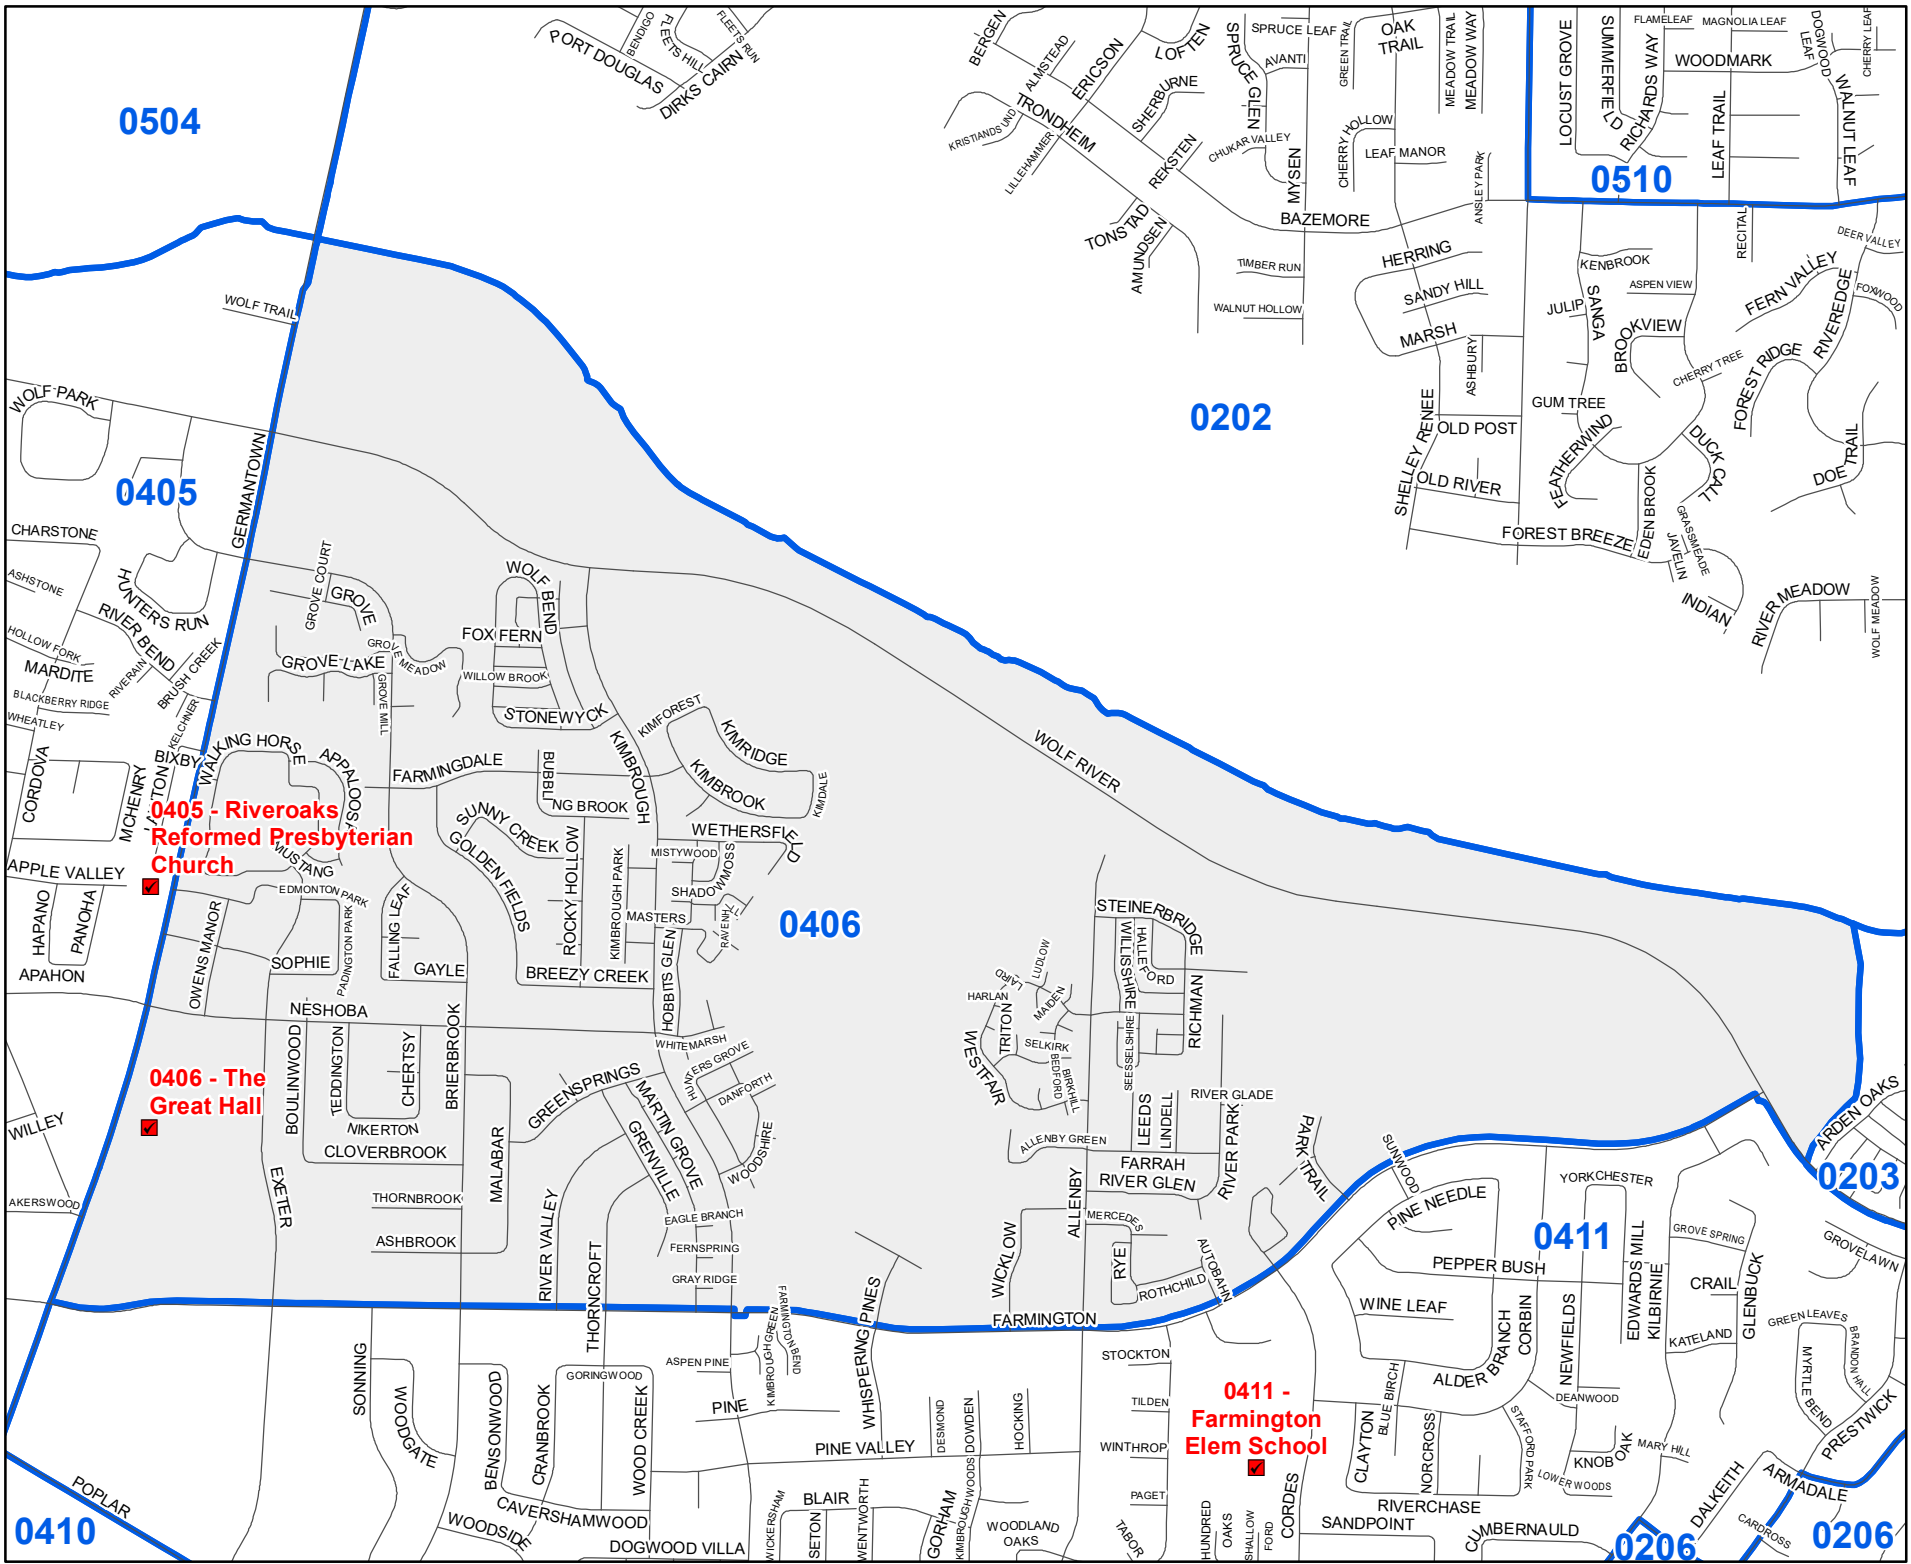

Shelby County TN

MARK LUTTRELL
Chairman

BENNIE SMITH
Secretary

KENDRA LEE
STEVE STAMSON
FRANK UHLHORN
Members

**0406
Precinct
Map**

Legend

- Streets
- Polling Locations
- ▭ Precincts