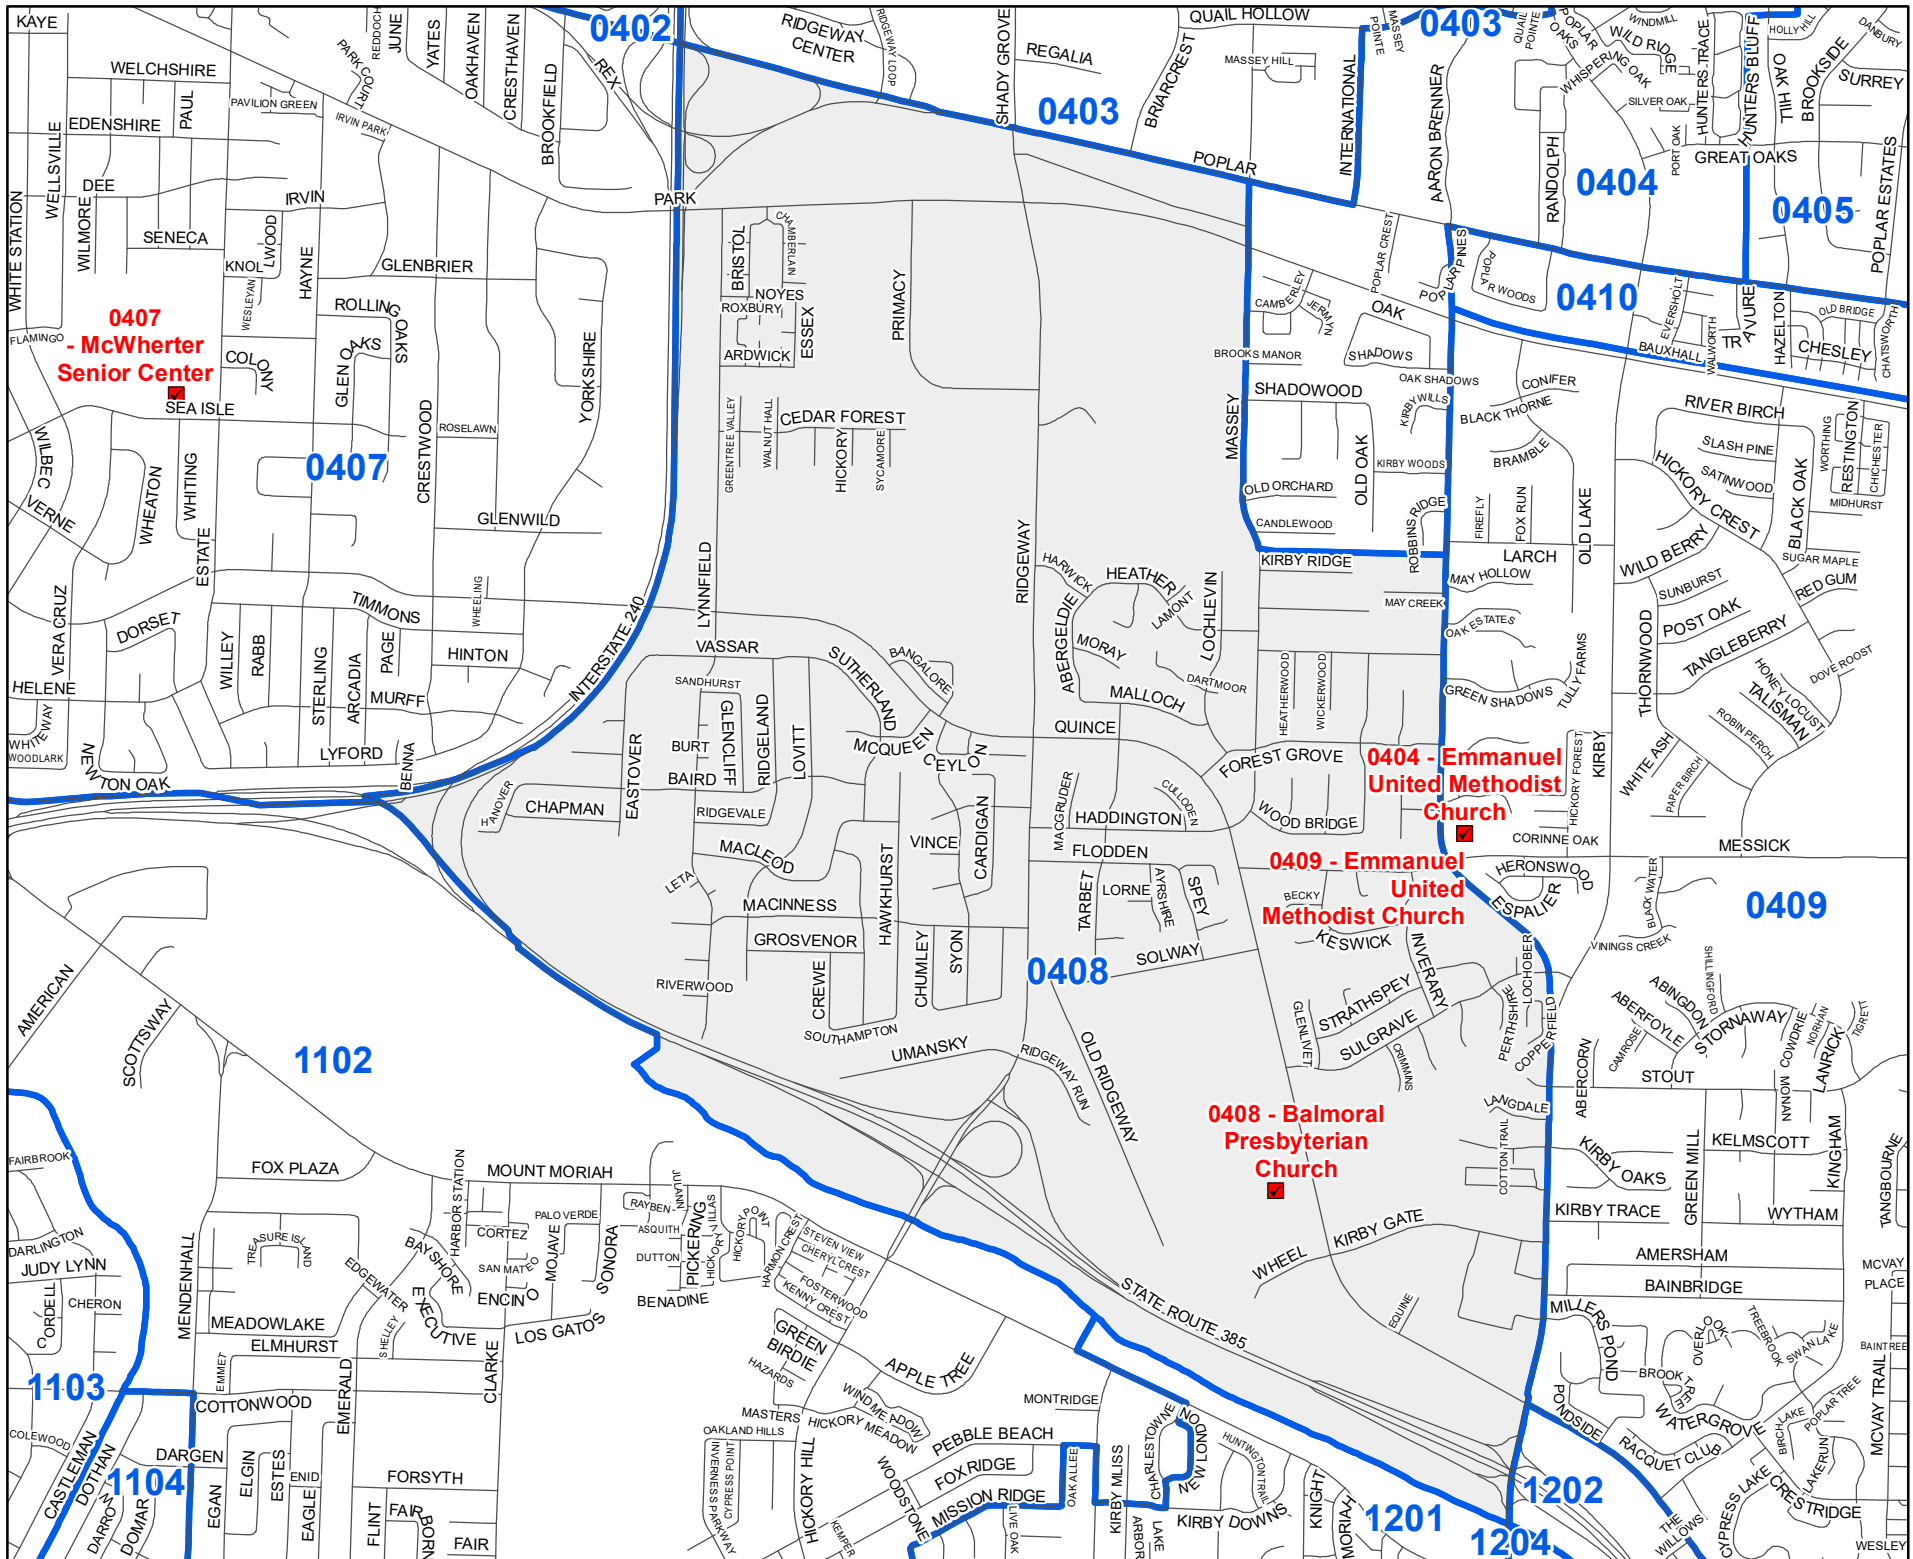

Shelby County TN

MARK LUTTRELL
Chairman

BENNIE SMITH
Secretary

KENDRA LEE
STEVE STAMSON
FRANK UHLHORN
Members

0408 Precinct Map

Legend

- Streets
- Polling Locations
- Precincts

Last Updated:
3/28/2022