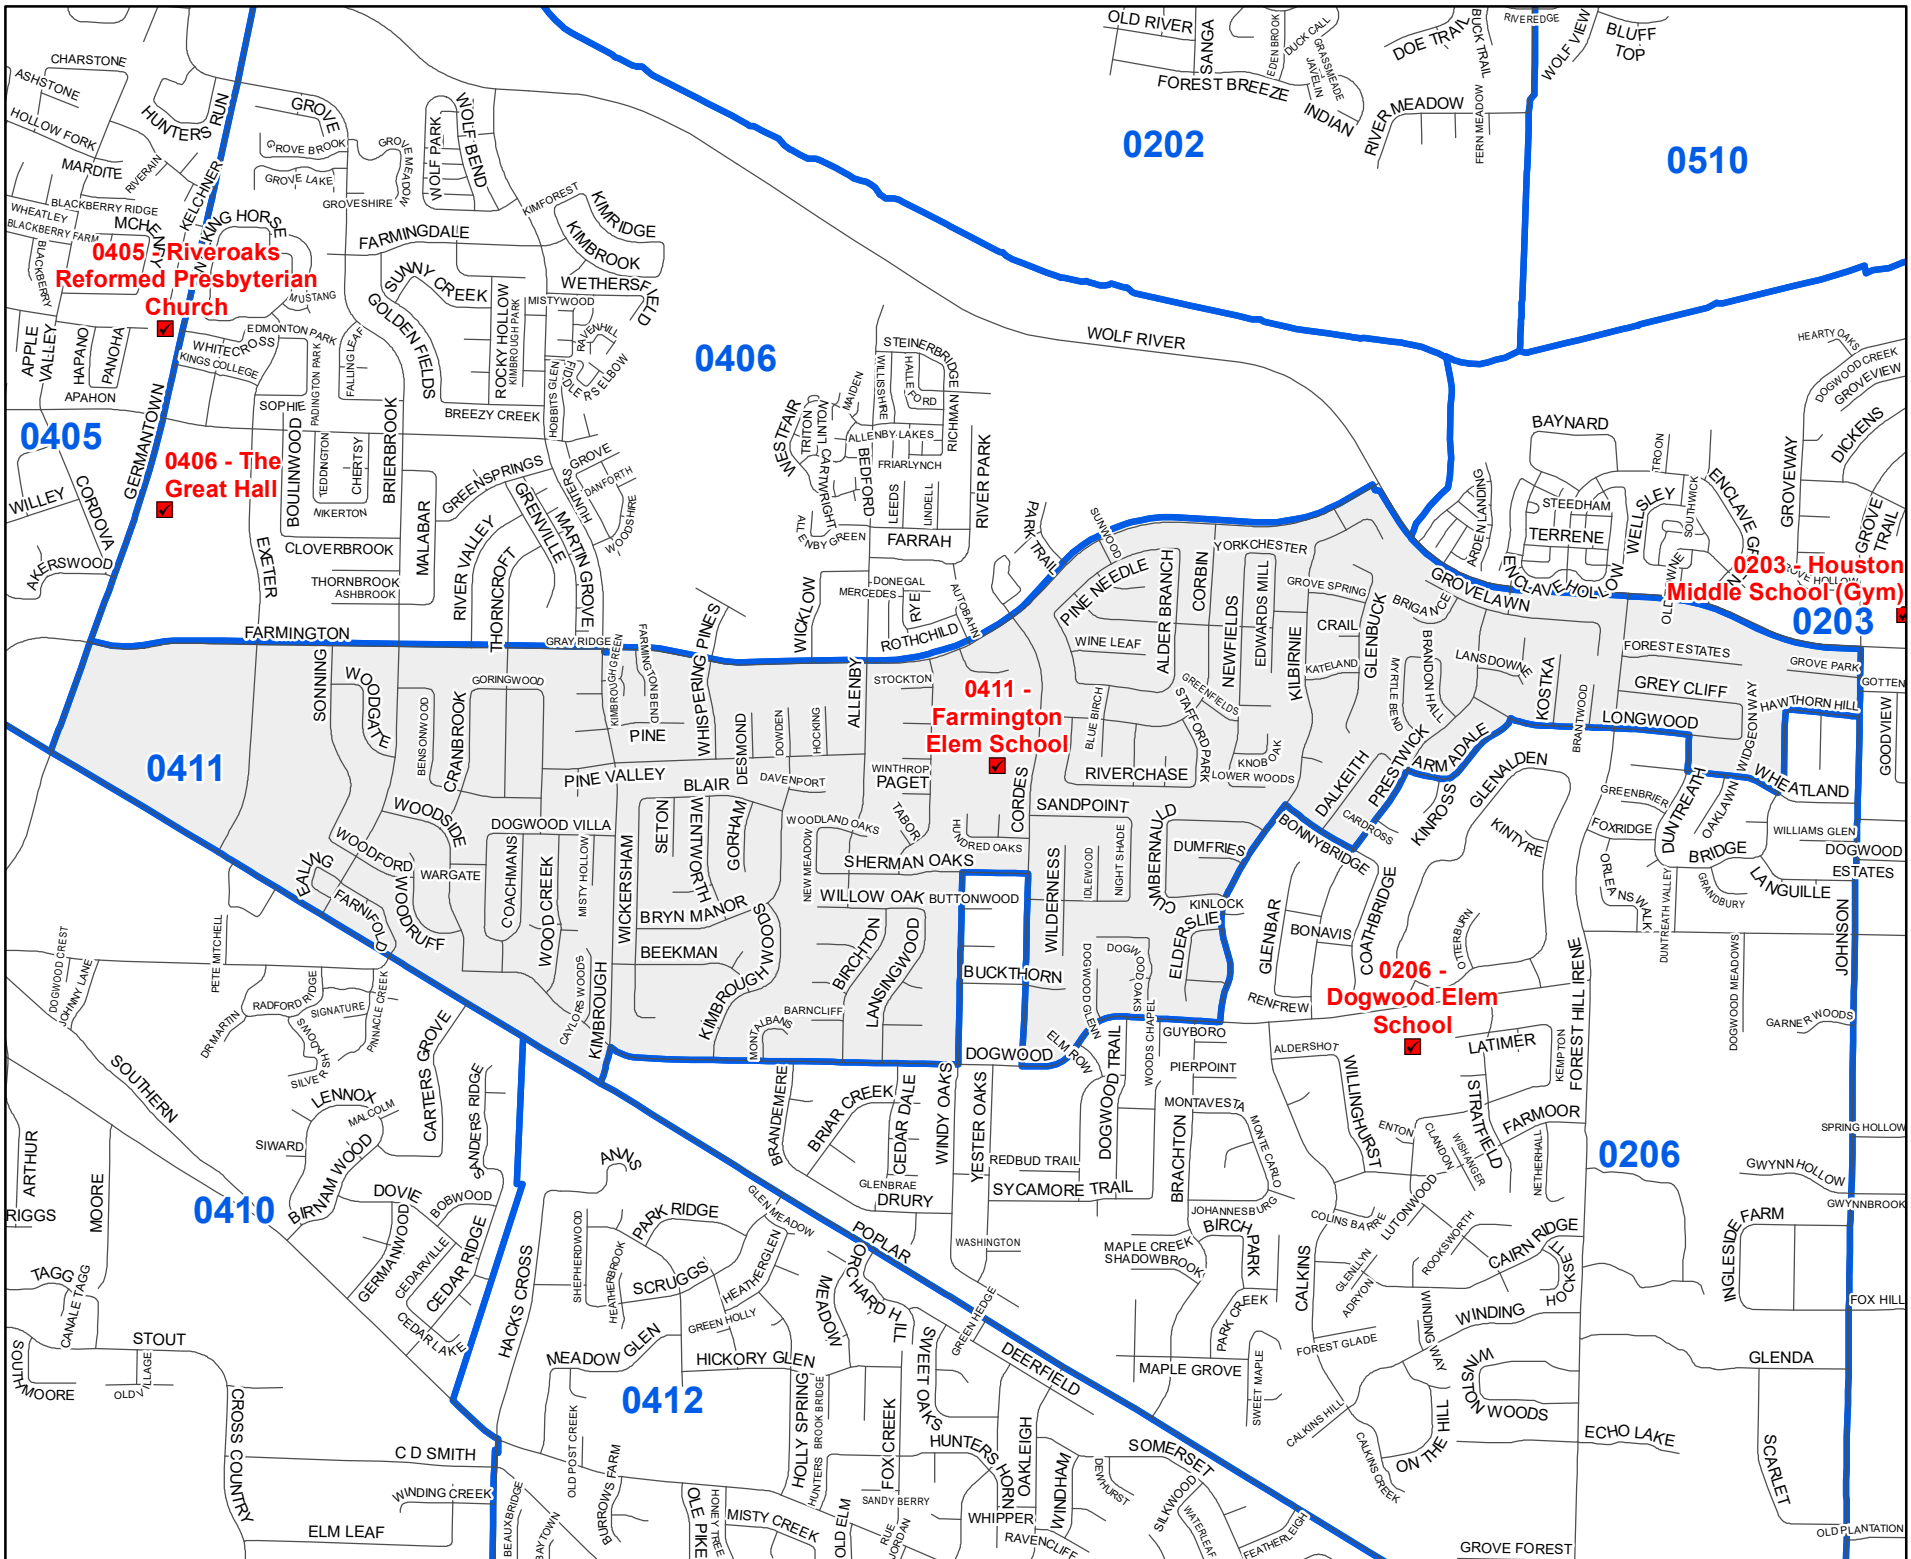

Shelby County
TN

MARK LUTTRELL
Chairman

BENNIE SMITH
Secretary

KENDRA LEE
STEVE STAMSON
FRANK UHLHORN
Members

0411
Precinct
Map

Legend

- Streets
- Polling Locations
- ▭ Precincts

Last Updated:
3/28/2022