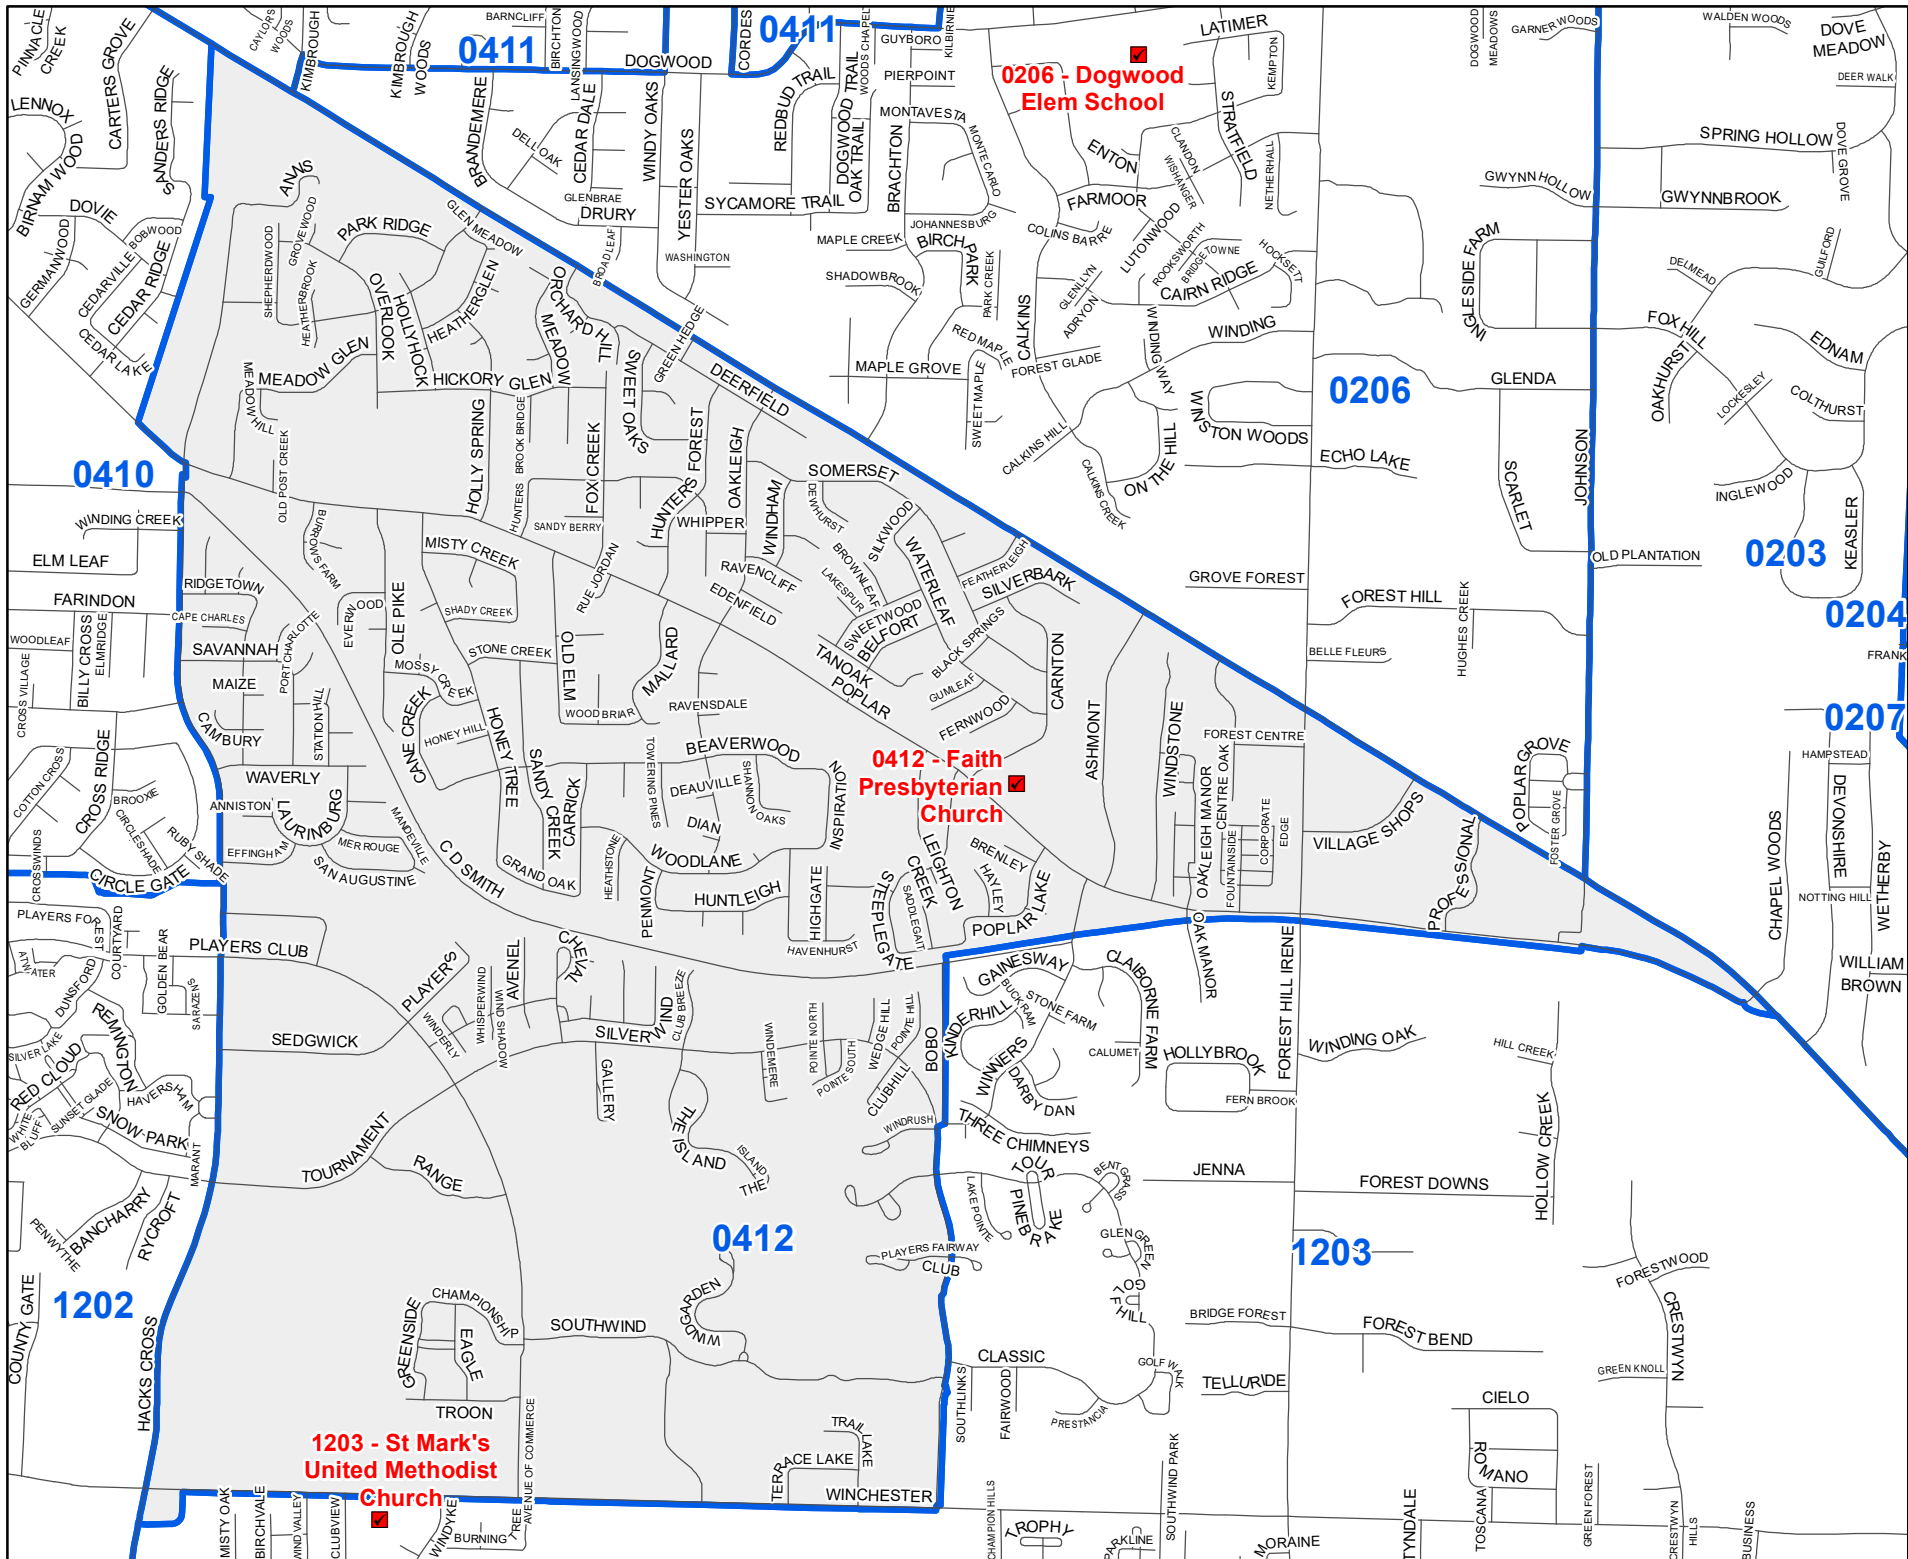

Shelby County TN

MARK LUTTRELL
Chairman

BENNIE SMITH
Secretary

KENDRA LEE
STEVE STAMSON
FRANK UHLHORN
Members

0412 Precinct Map

Legend

- Streets
- Polling Locations
- ▭ Precincts

Last Updated:
3/28/2022