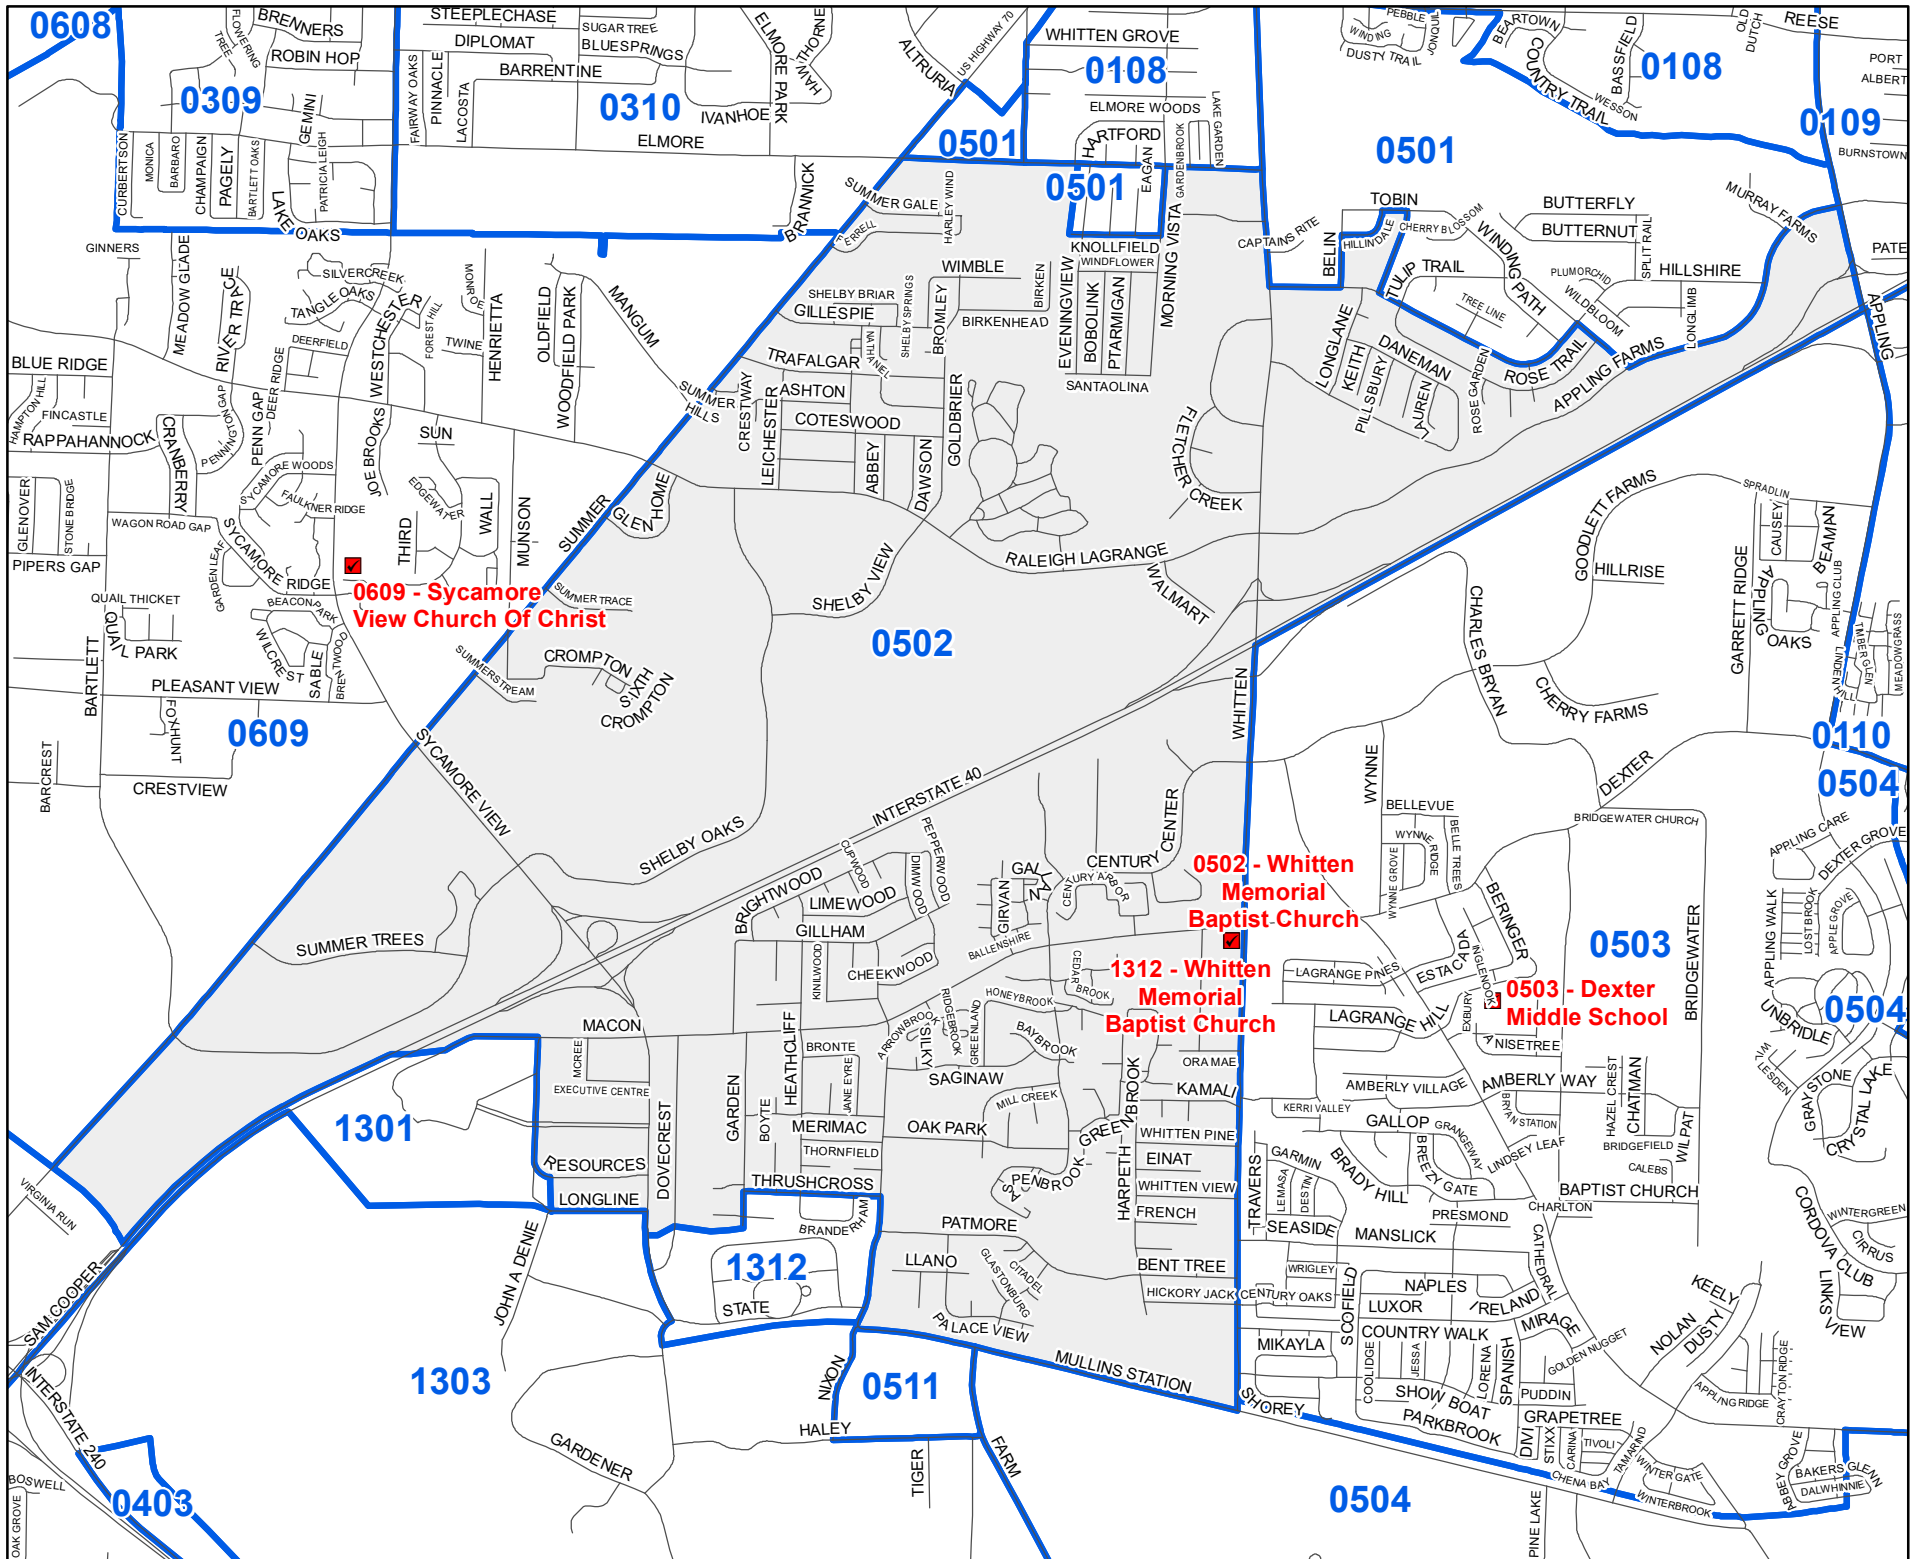

Shelby County TN

MARK LUTTRELL
Chairman

BENNIE SMITH
Secretary

KENDRA LEE
STEVE STAMSON
FRANK UHLHORN
Members

0502 Precinct Map

Legend

- Streets
- Polling Locations
- ▭ Precincts