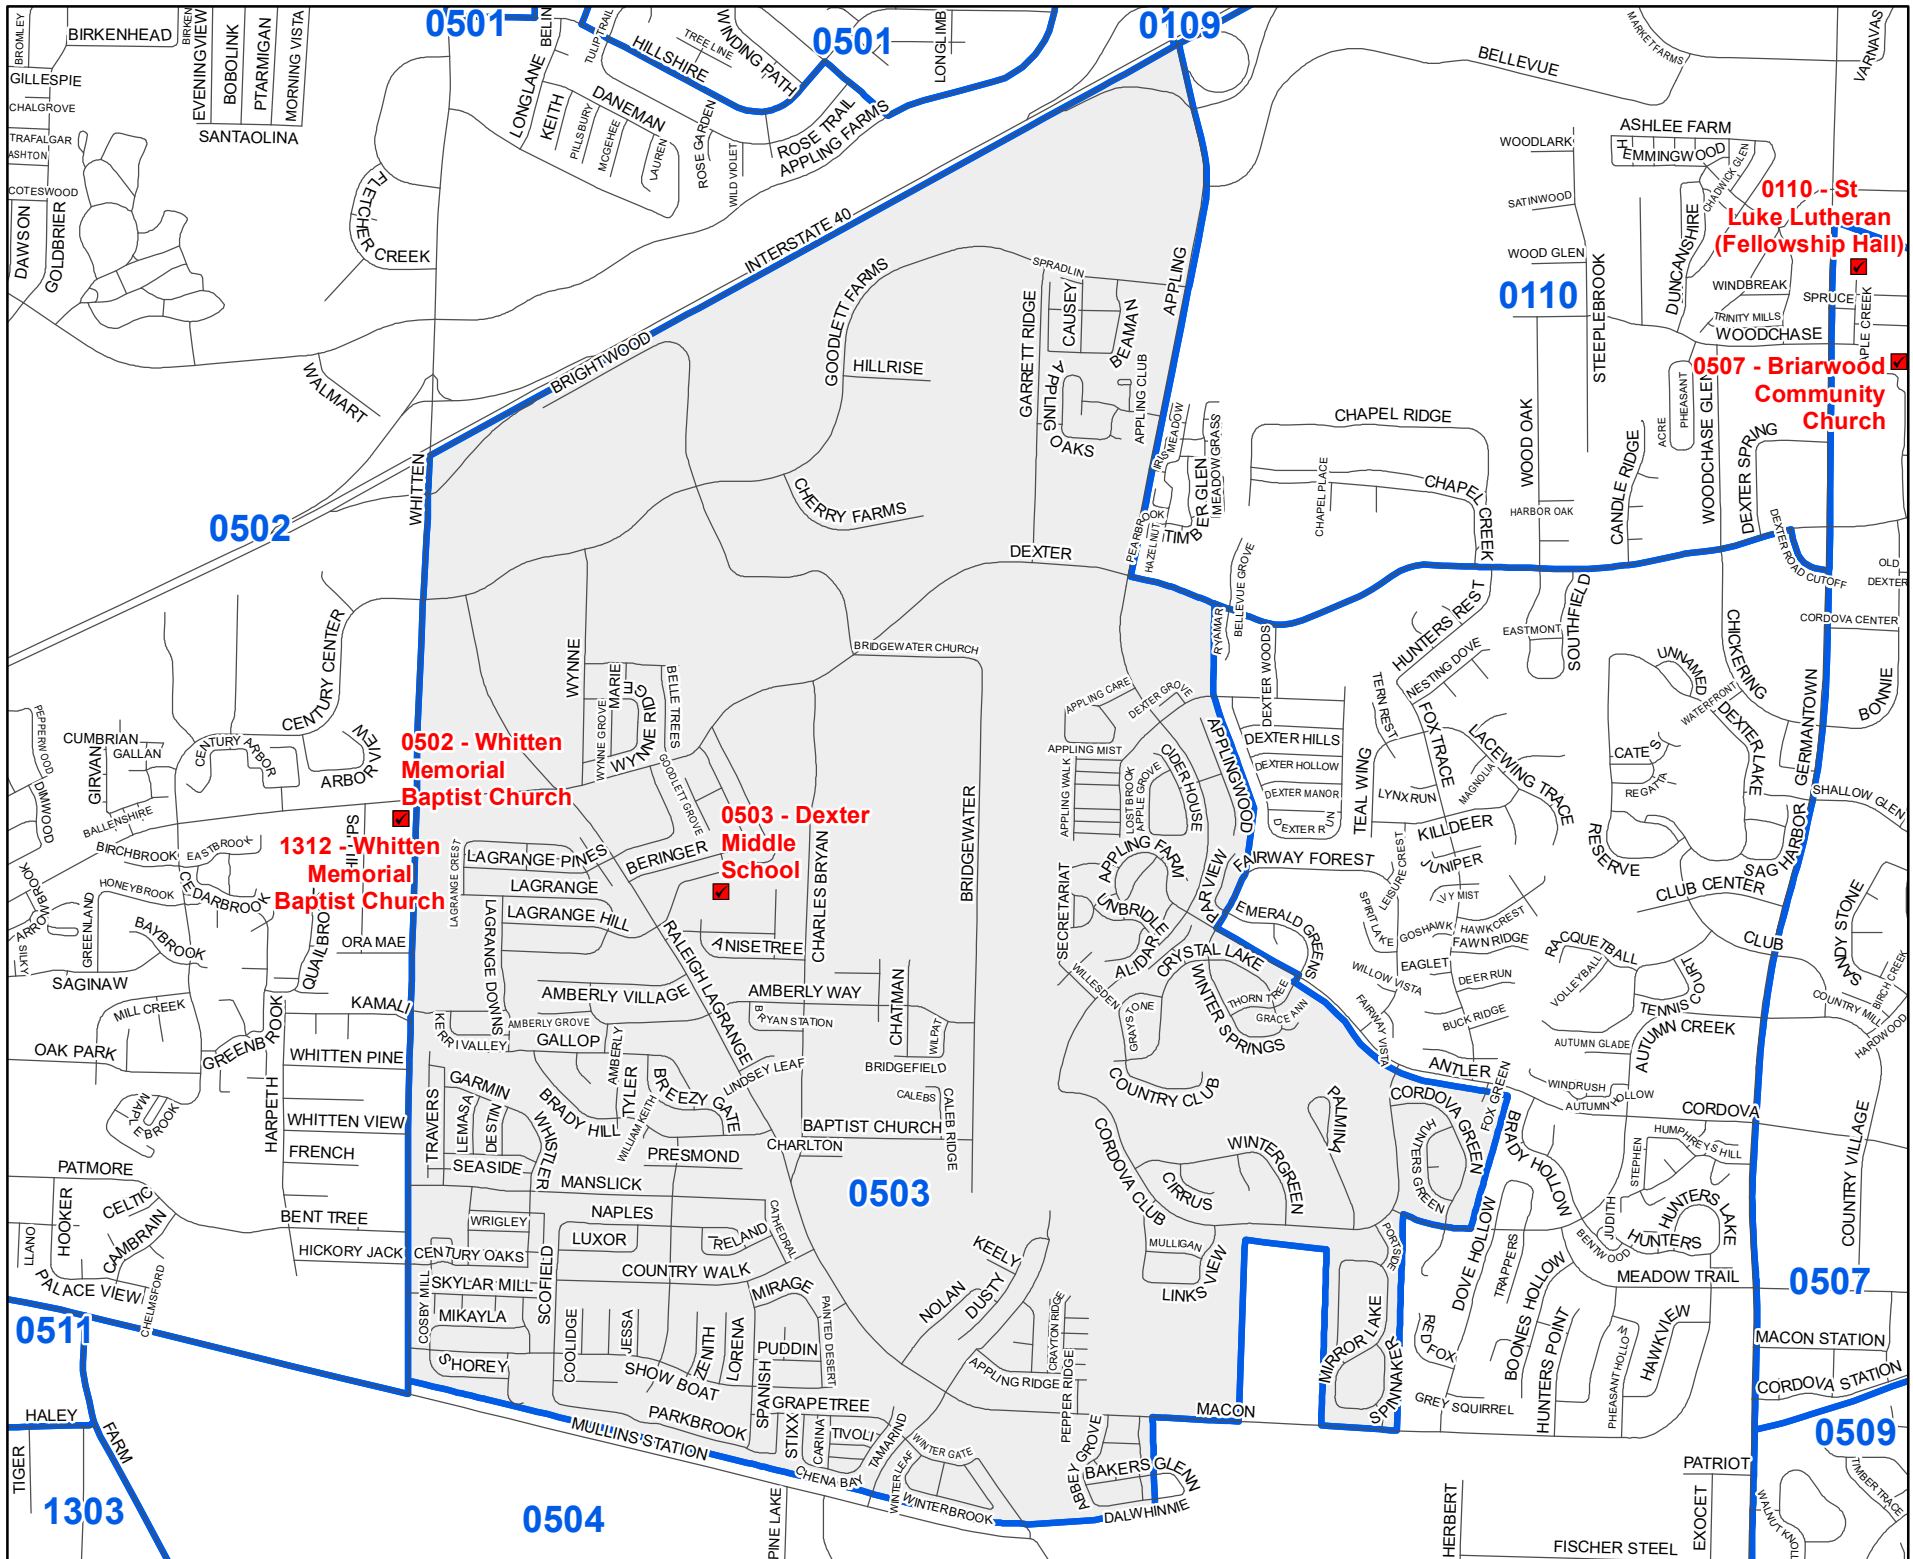

Shelby County
TN

MARK LUTTRELL
Chairman

BENNIE SMITH
Secretary

KENDRA LEE
STEVE STAMSON
FRANK UHLHORN
Members

2023 Precinct Map

Legend

- Streets
- Polling Locations
- Precincts

Last Updated:
3/28/2022