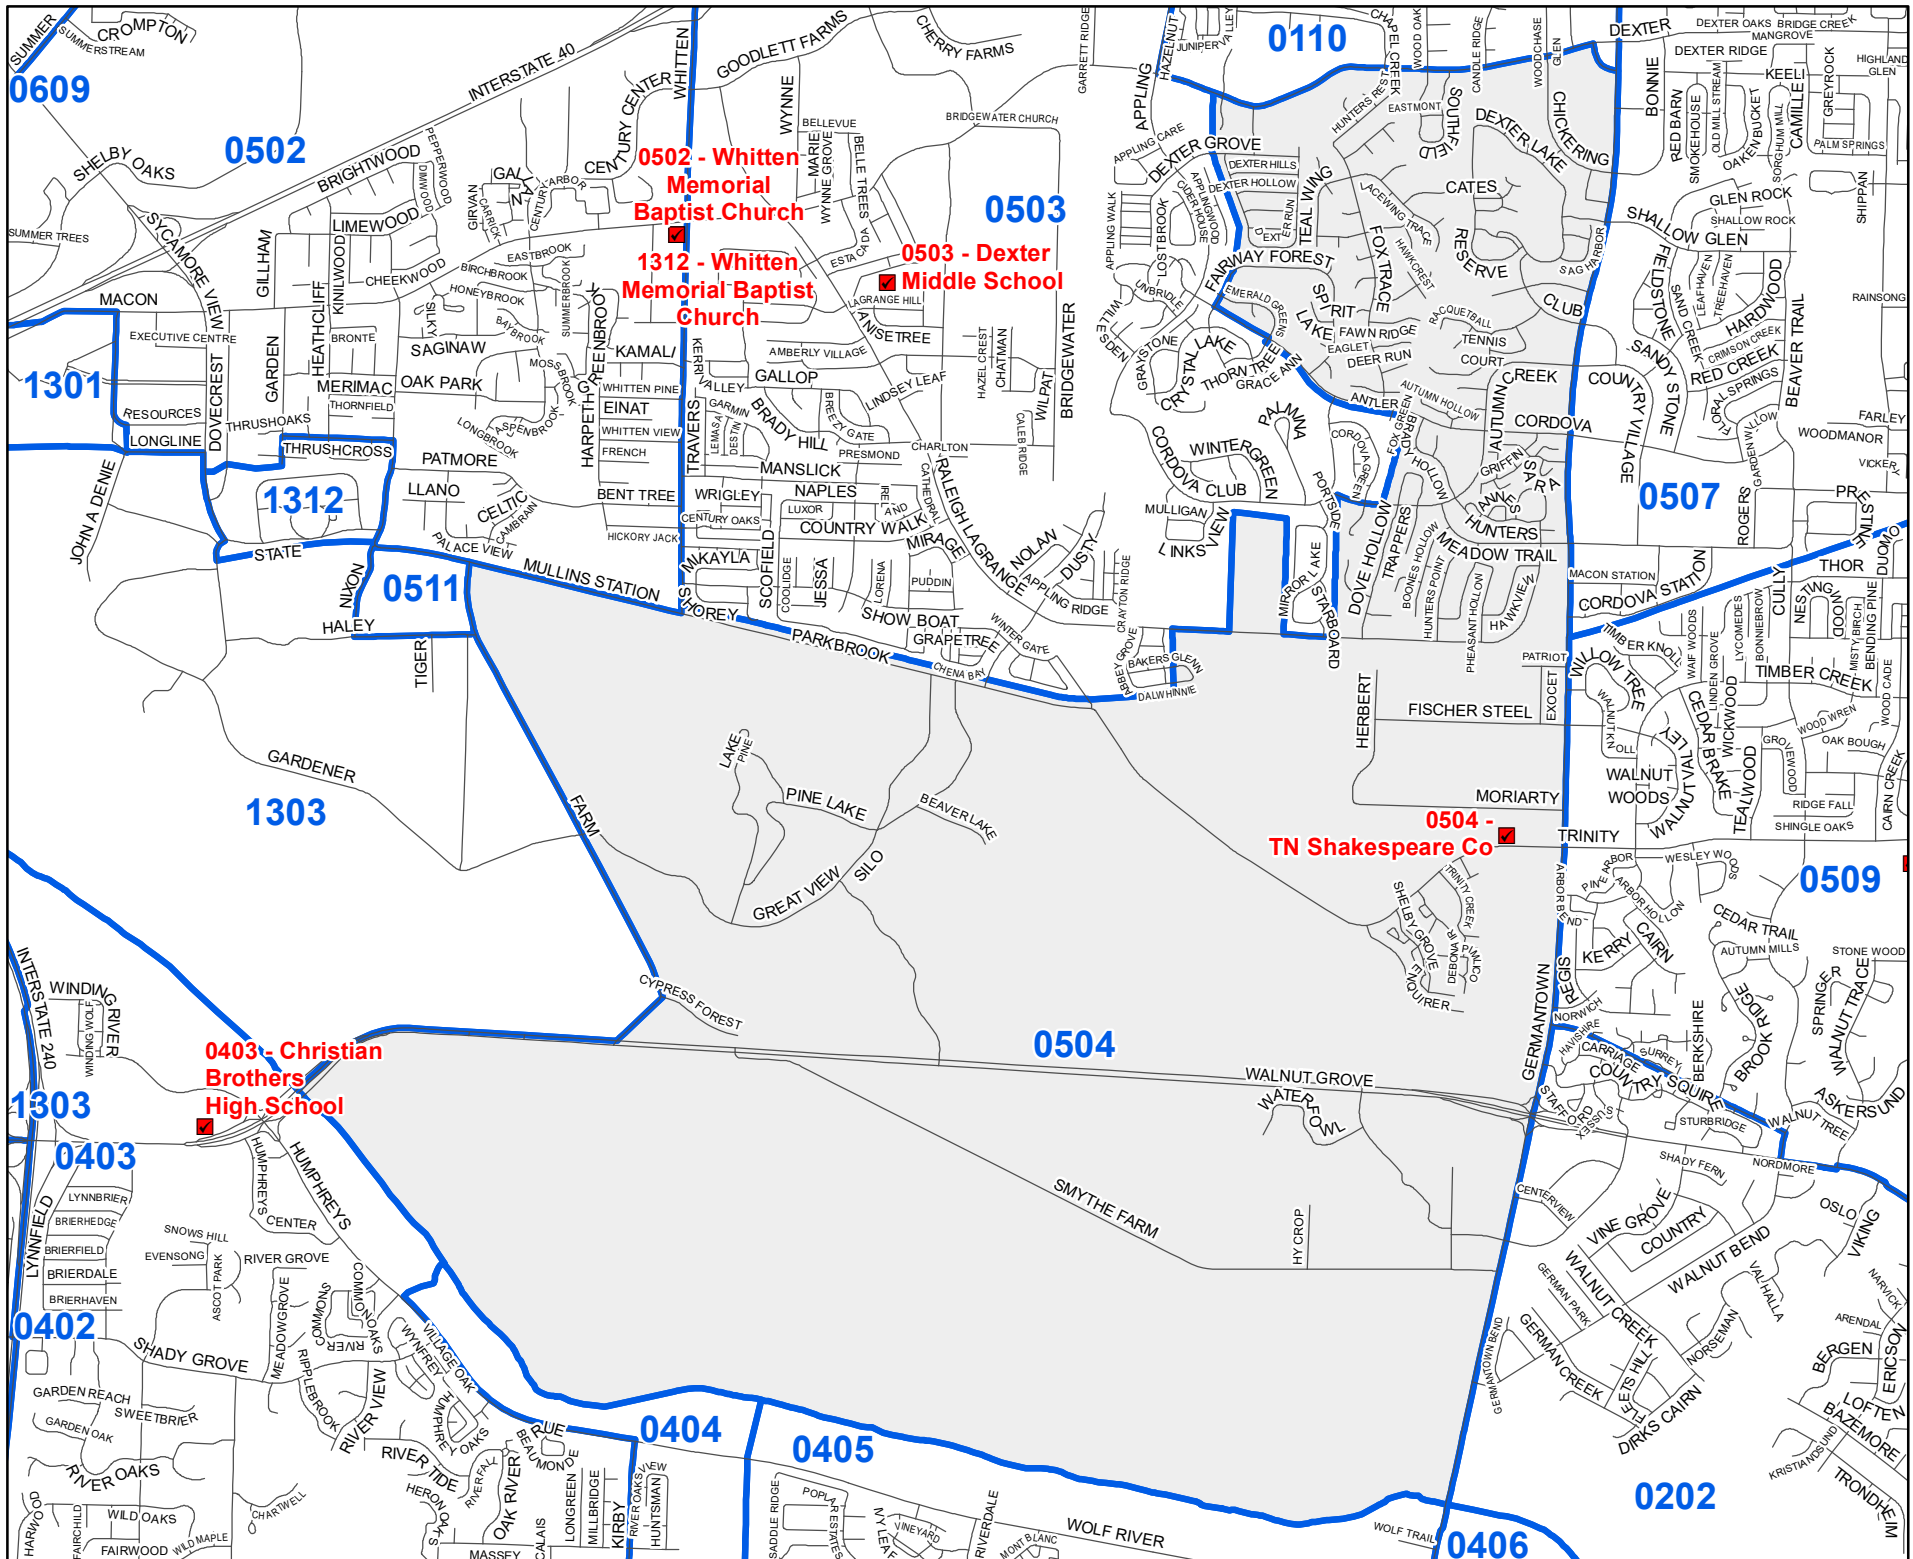

Shelby County TN

MARK LUTTRELL  
Chairman

BENNIE SMITH  
Secretary

KENDRA LEE  
STEVE STAMSON  
FRANK UHLHORN  
Members

0504  
Precinct Map

Legend

- Streets
- Polling Locations
- Precincts