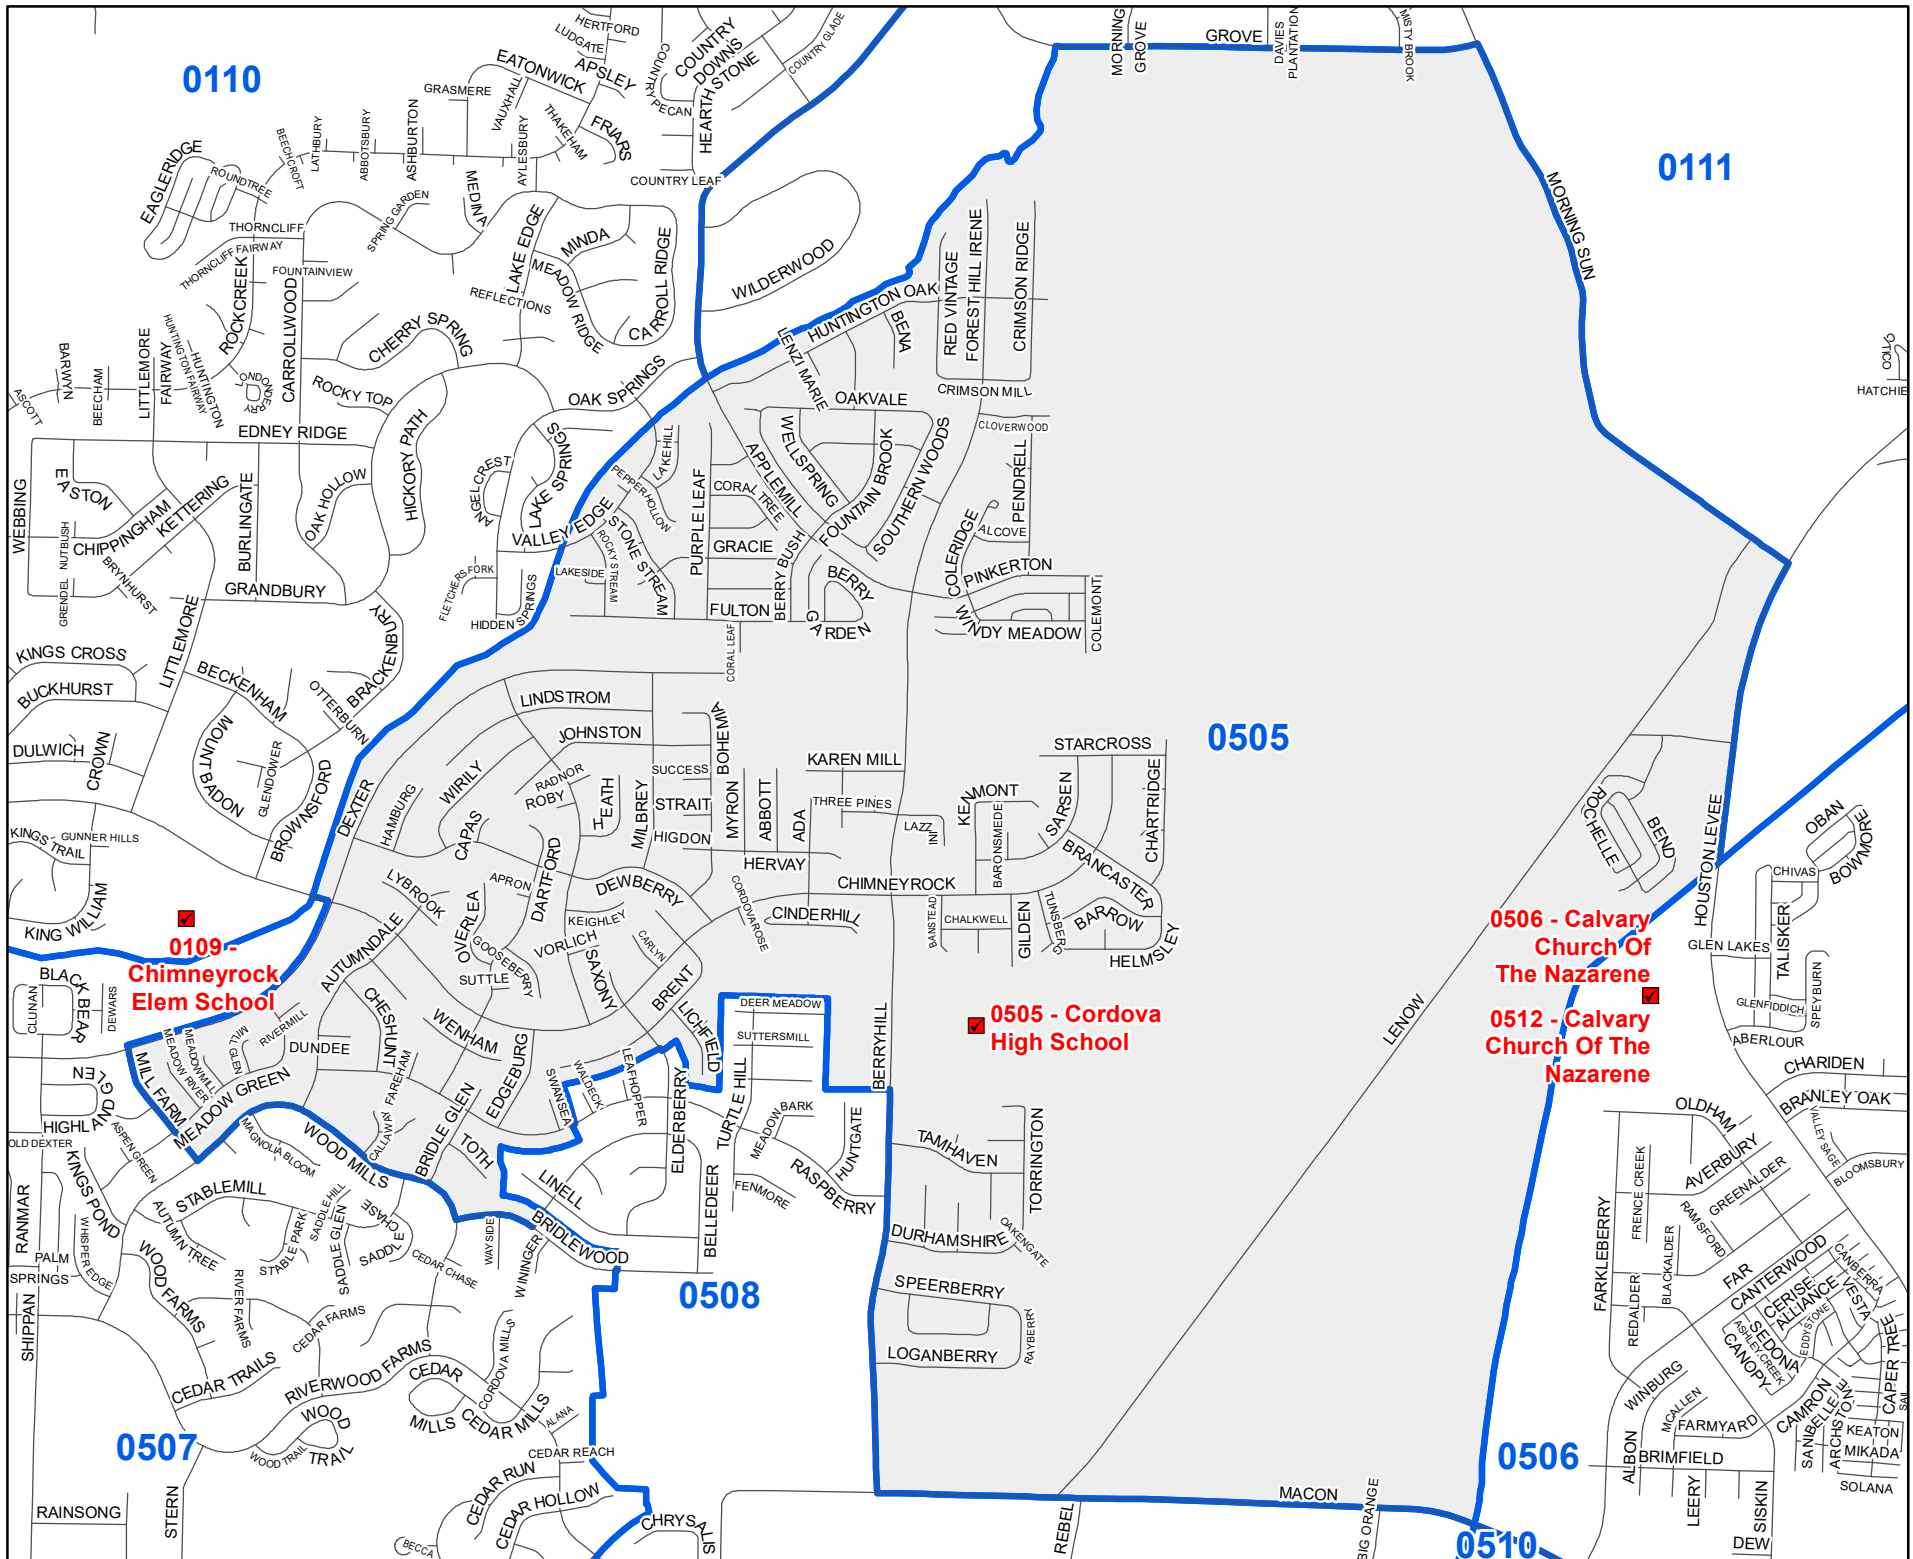

Shelby County TN

MARK LUTTRELL  
Chairman

BENNIE SMITH  
Secretary

KENDRA LEE  
STEVE STAMSON  
FRANK UHLHORN  
Members

2015  
Precinct  
Map

Legend

- Streets
- Polling Locations
- ▭ Precincts

Last Updated:  
3/28/2022