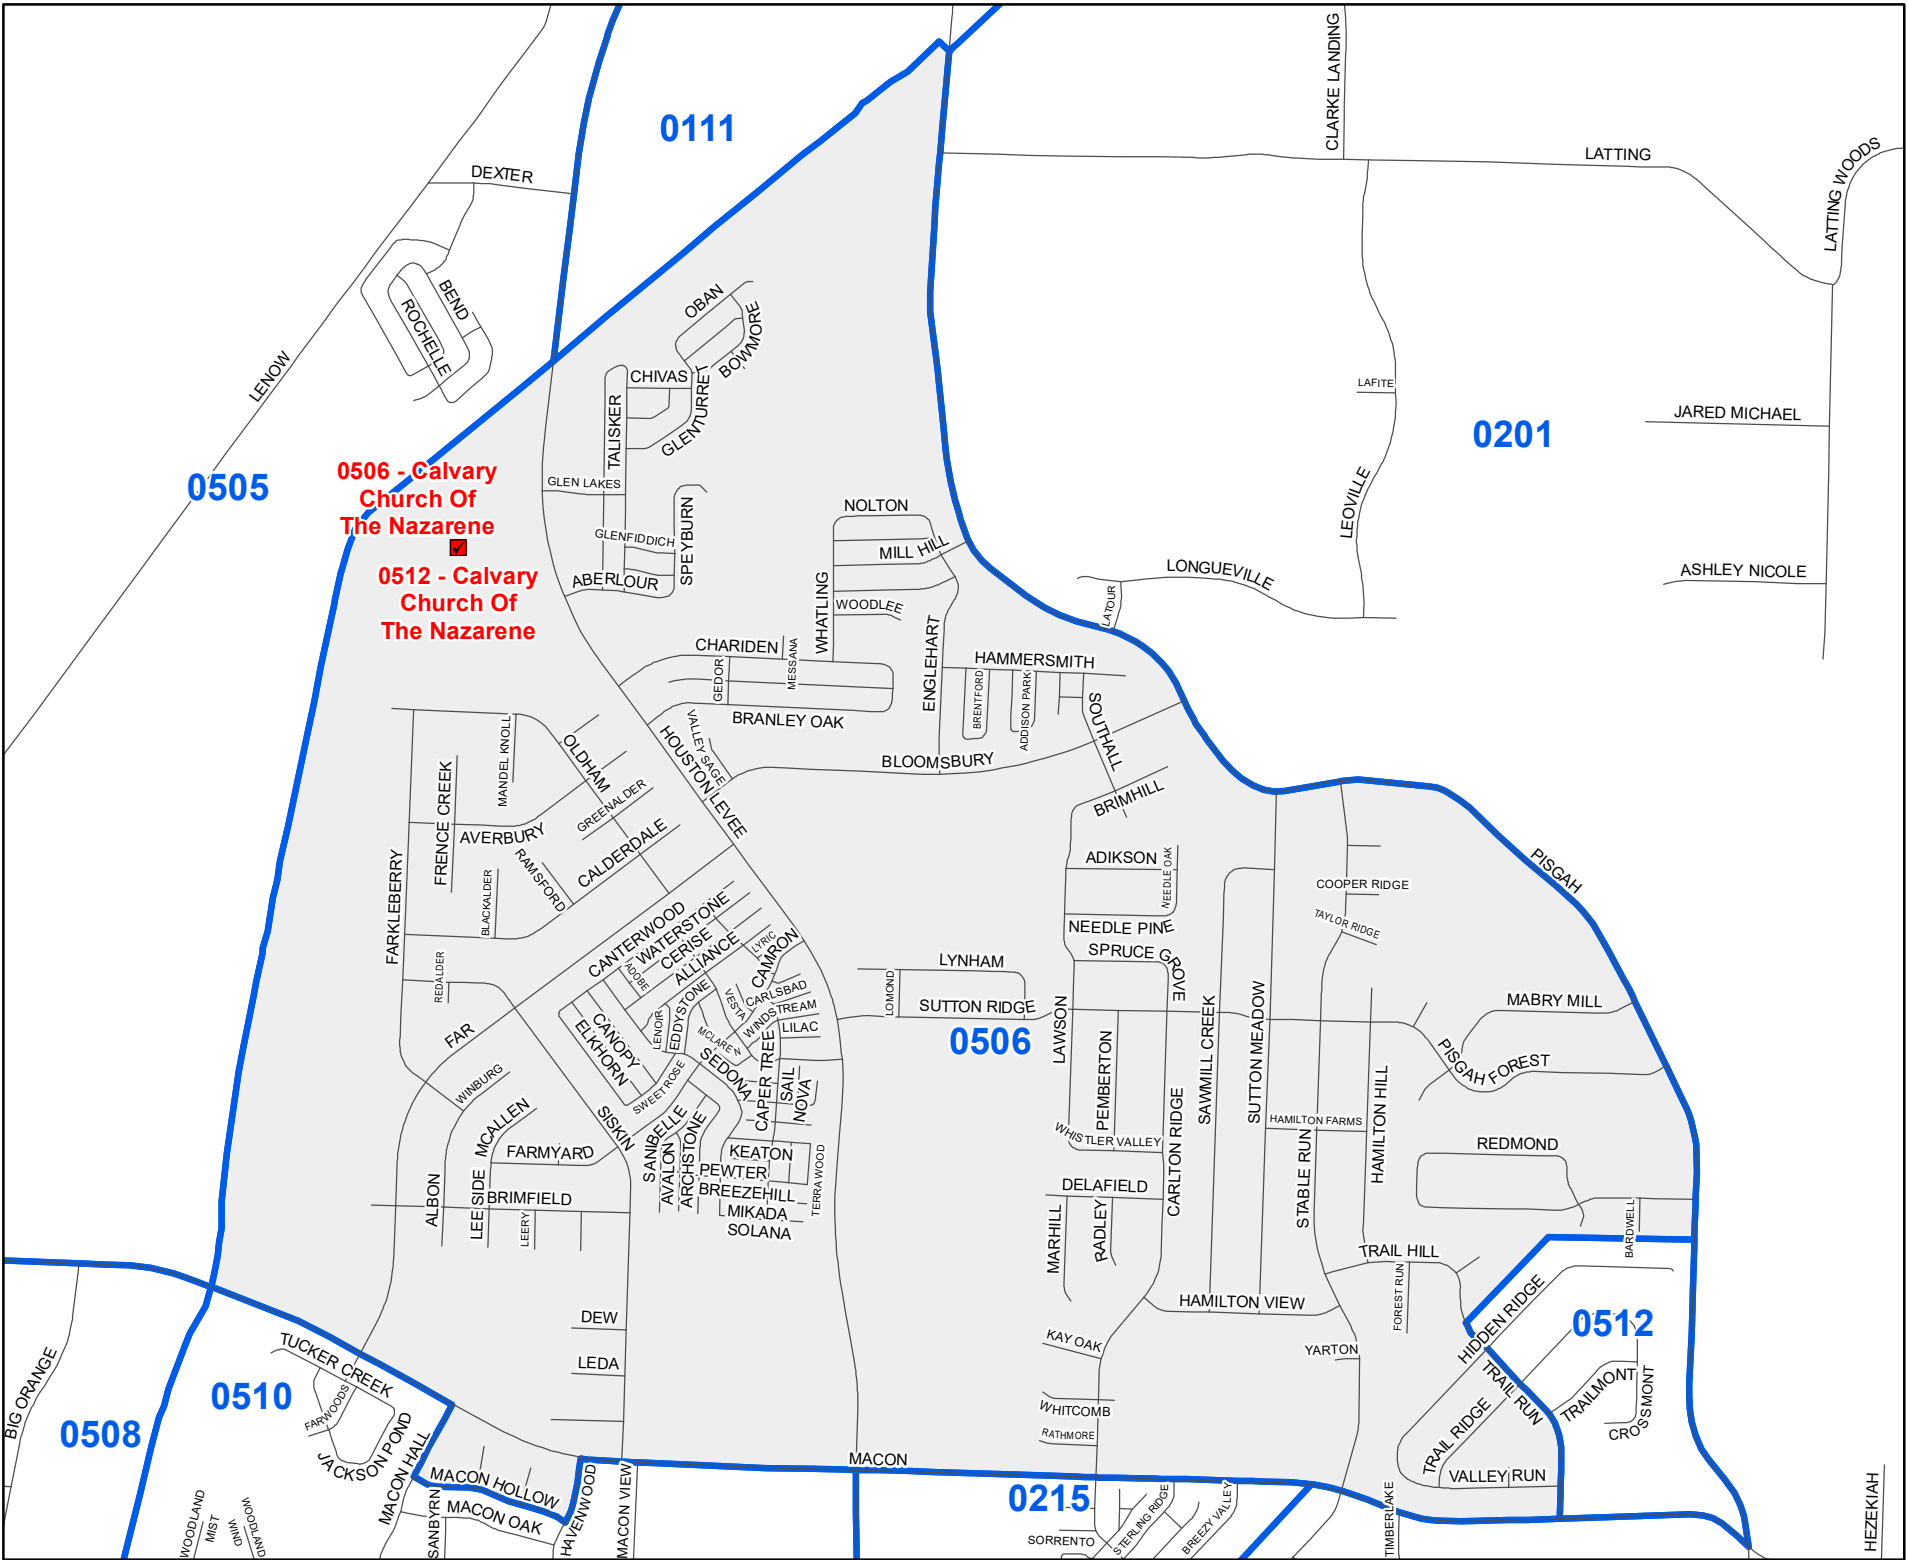

Shelby County TN

MARK LUTTRELL
Chairman

BENNIE SMITH
Secretary

KENDRA LEE
STEVE STAMSON
FRANK UHLHORN
Members

0506 Precinct Map

Legend

- Streets
- Polling Locations
- ▭ Precincts