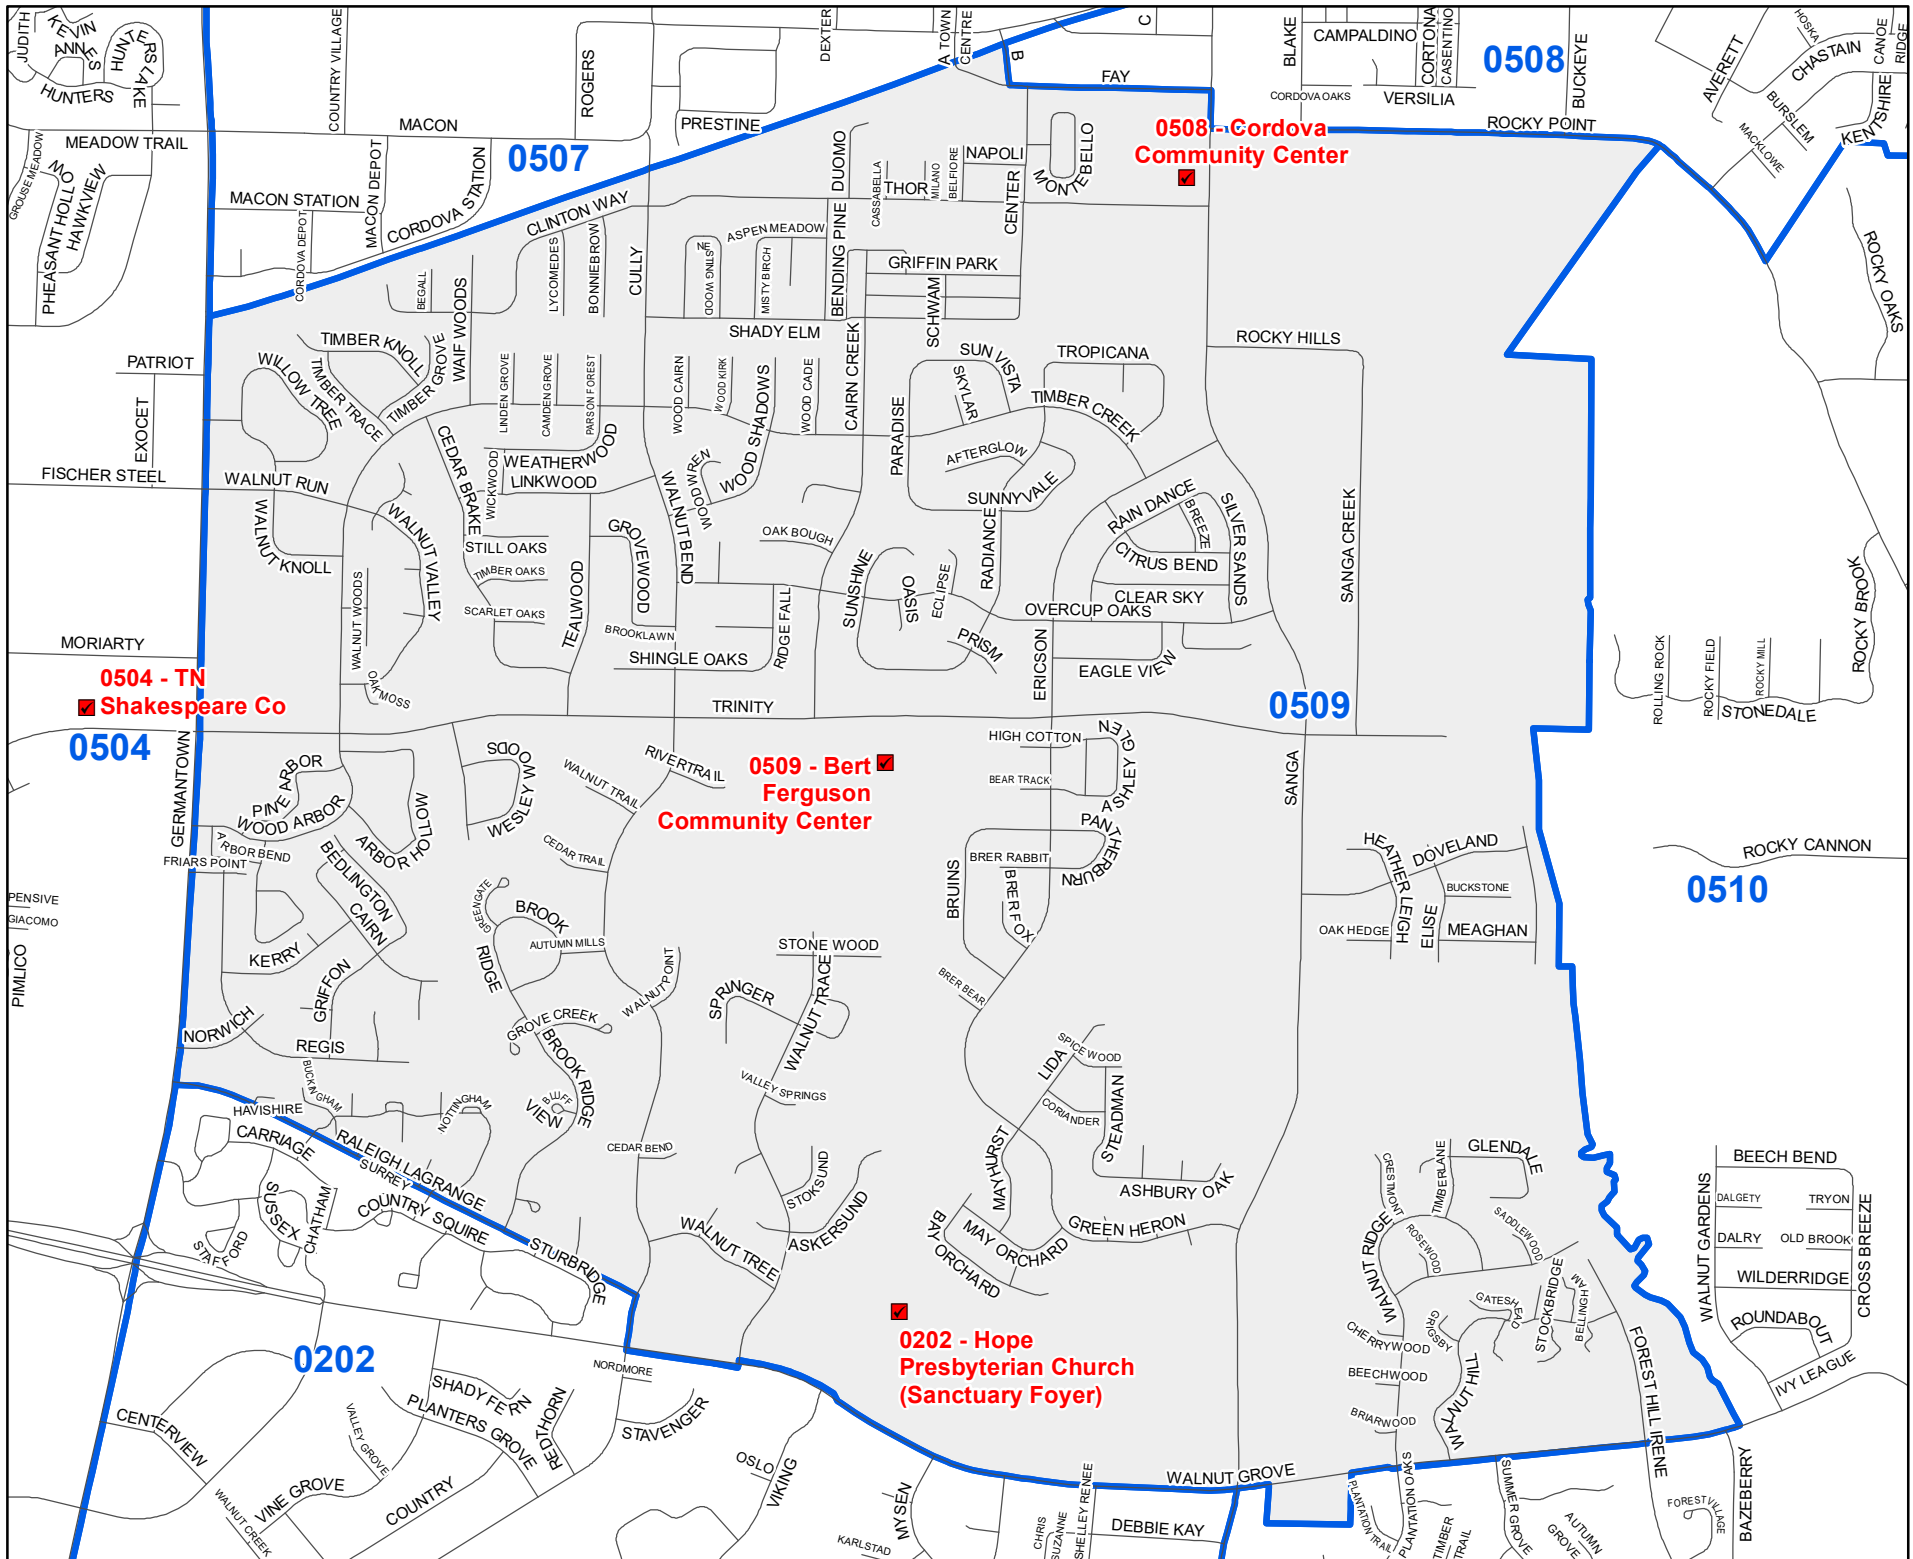

Shelby County TN

MARK LUTTRELL
Chairman

BENNIE SMITH
Secretary

KENDRA LEE
STEVE STAMSON
FRANK UHLHORN
Members

0509 Precinct Map

Legend

- Streets
- Polling Locations
- ▭ Precincts

Last Updated:
3/28/2022