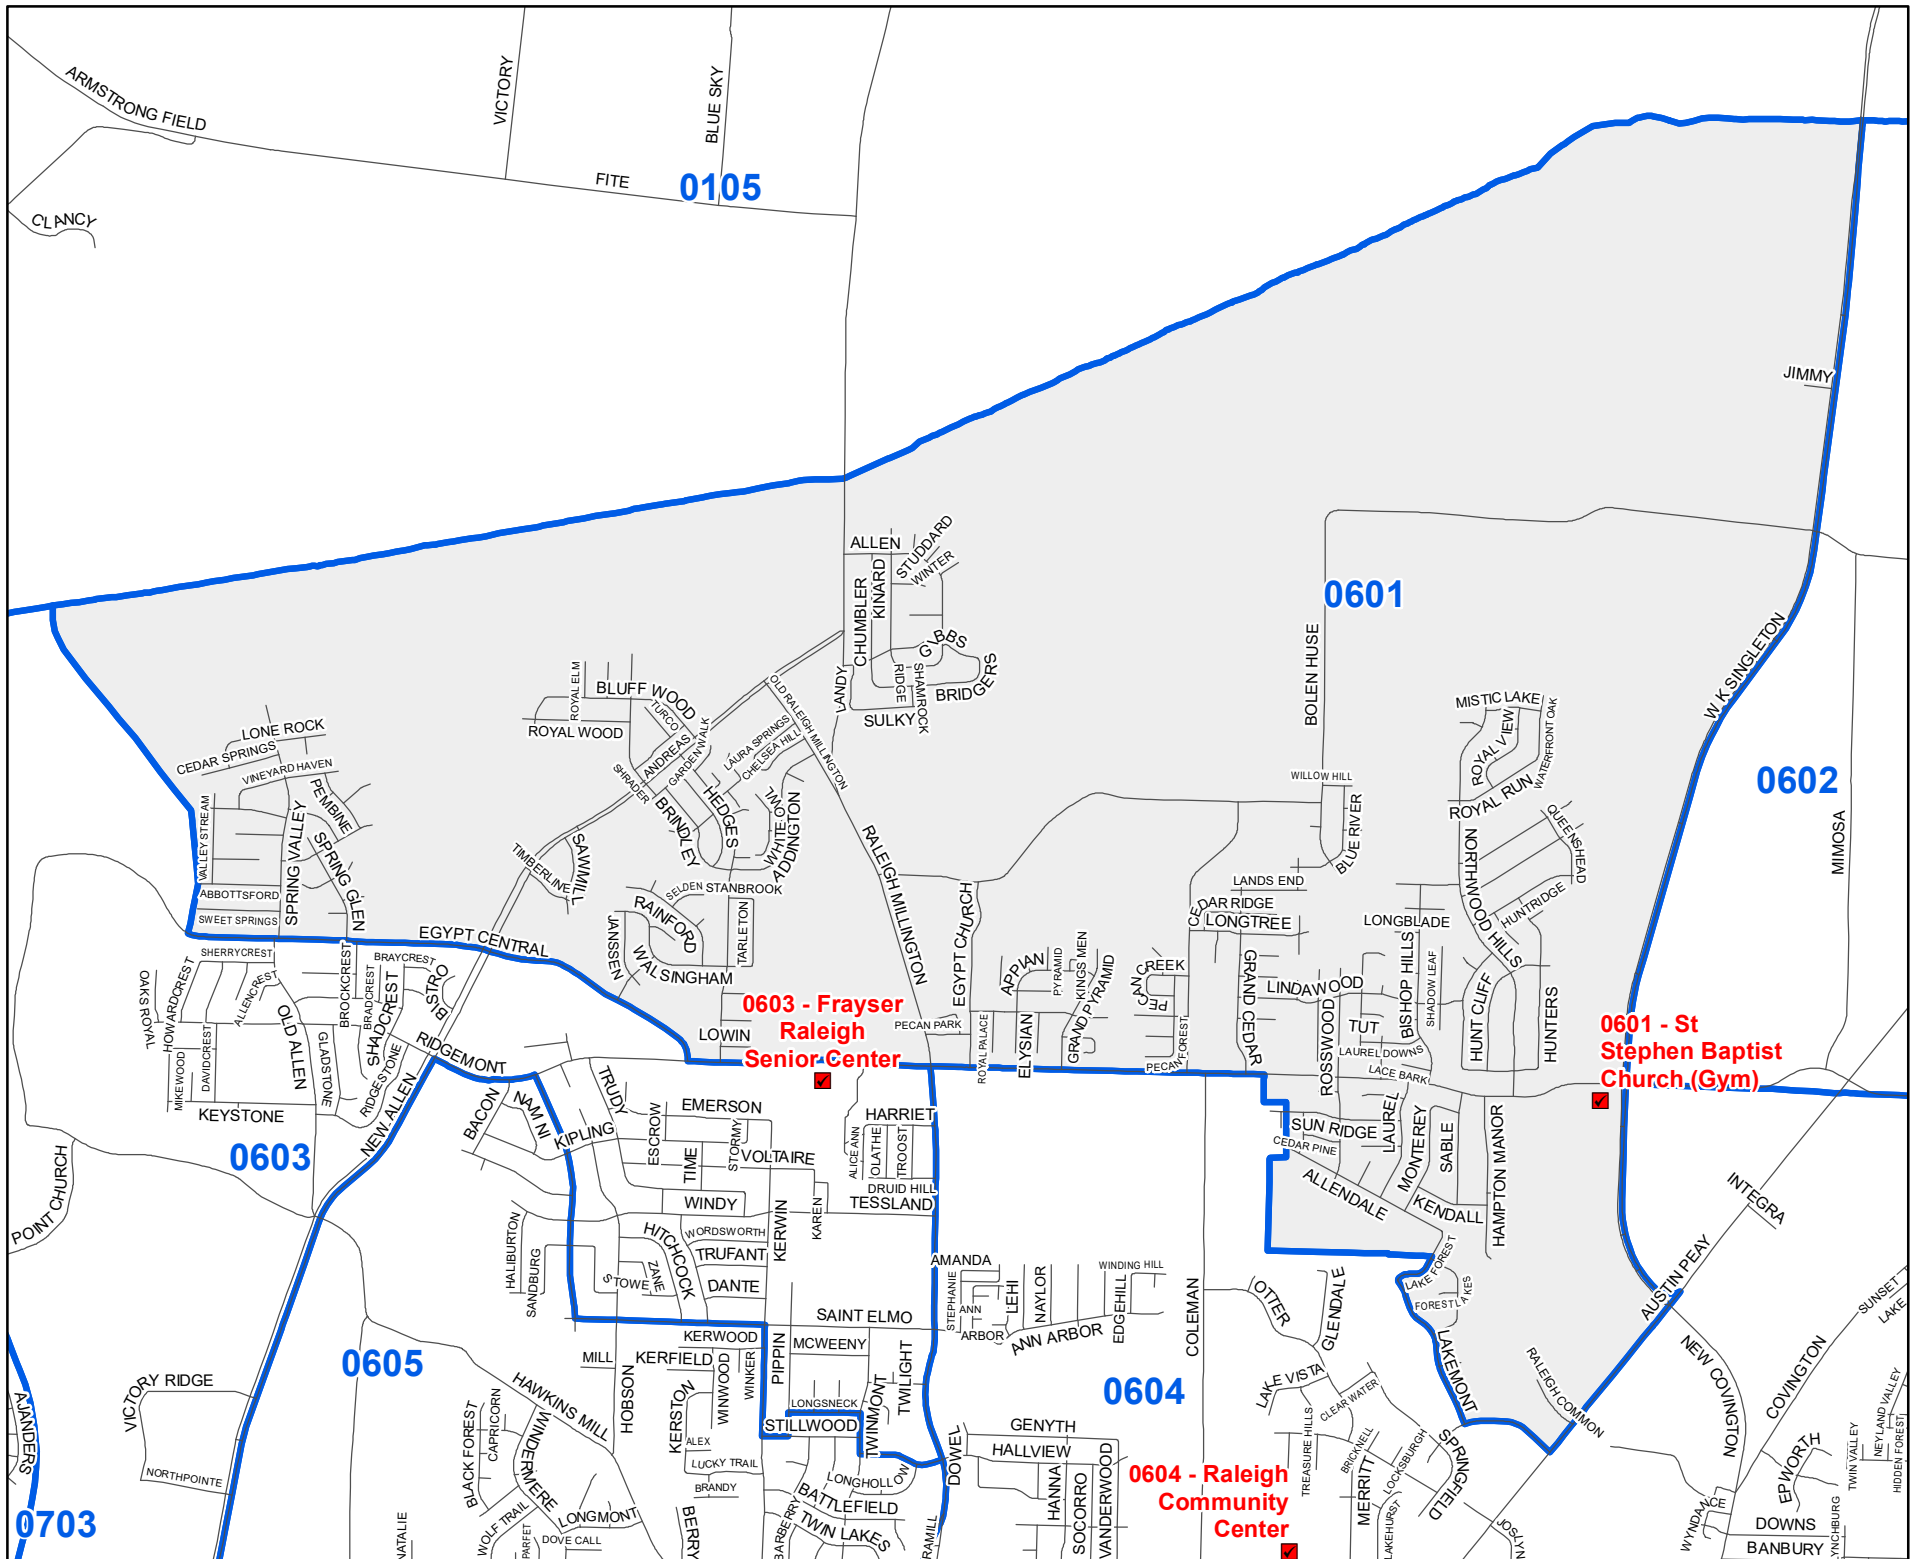

Shelby County TN

MARK LUTTRELL
Chairman

BENNIE SMITH
Secretary

KENDRA LEE
STEVE STAMSON
FRANK UHLHORN
Members

0601 Precinct Map

Legend

- Streets
- Polling Locations
- Precincts