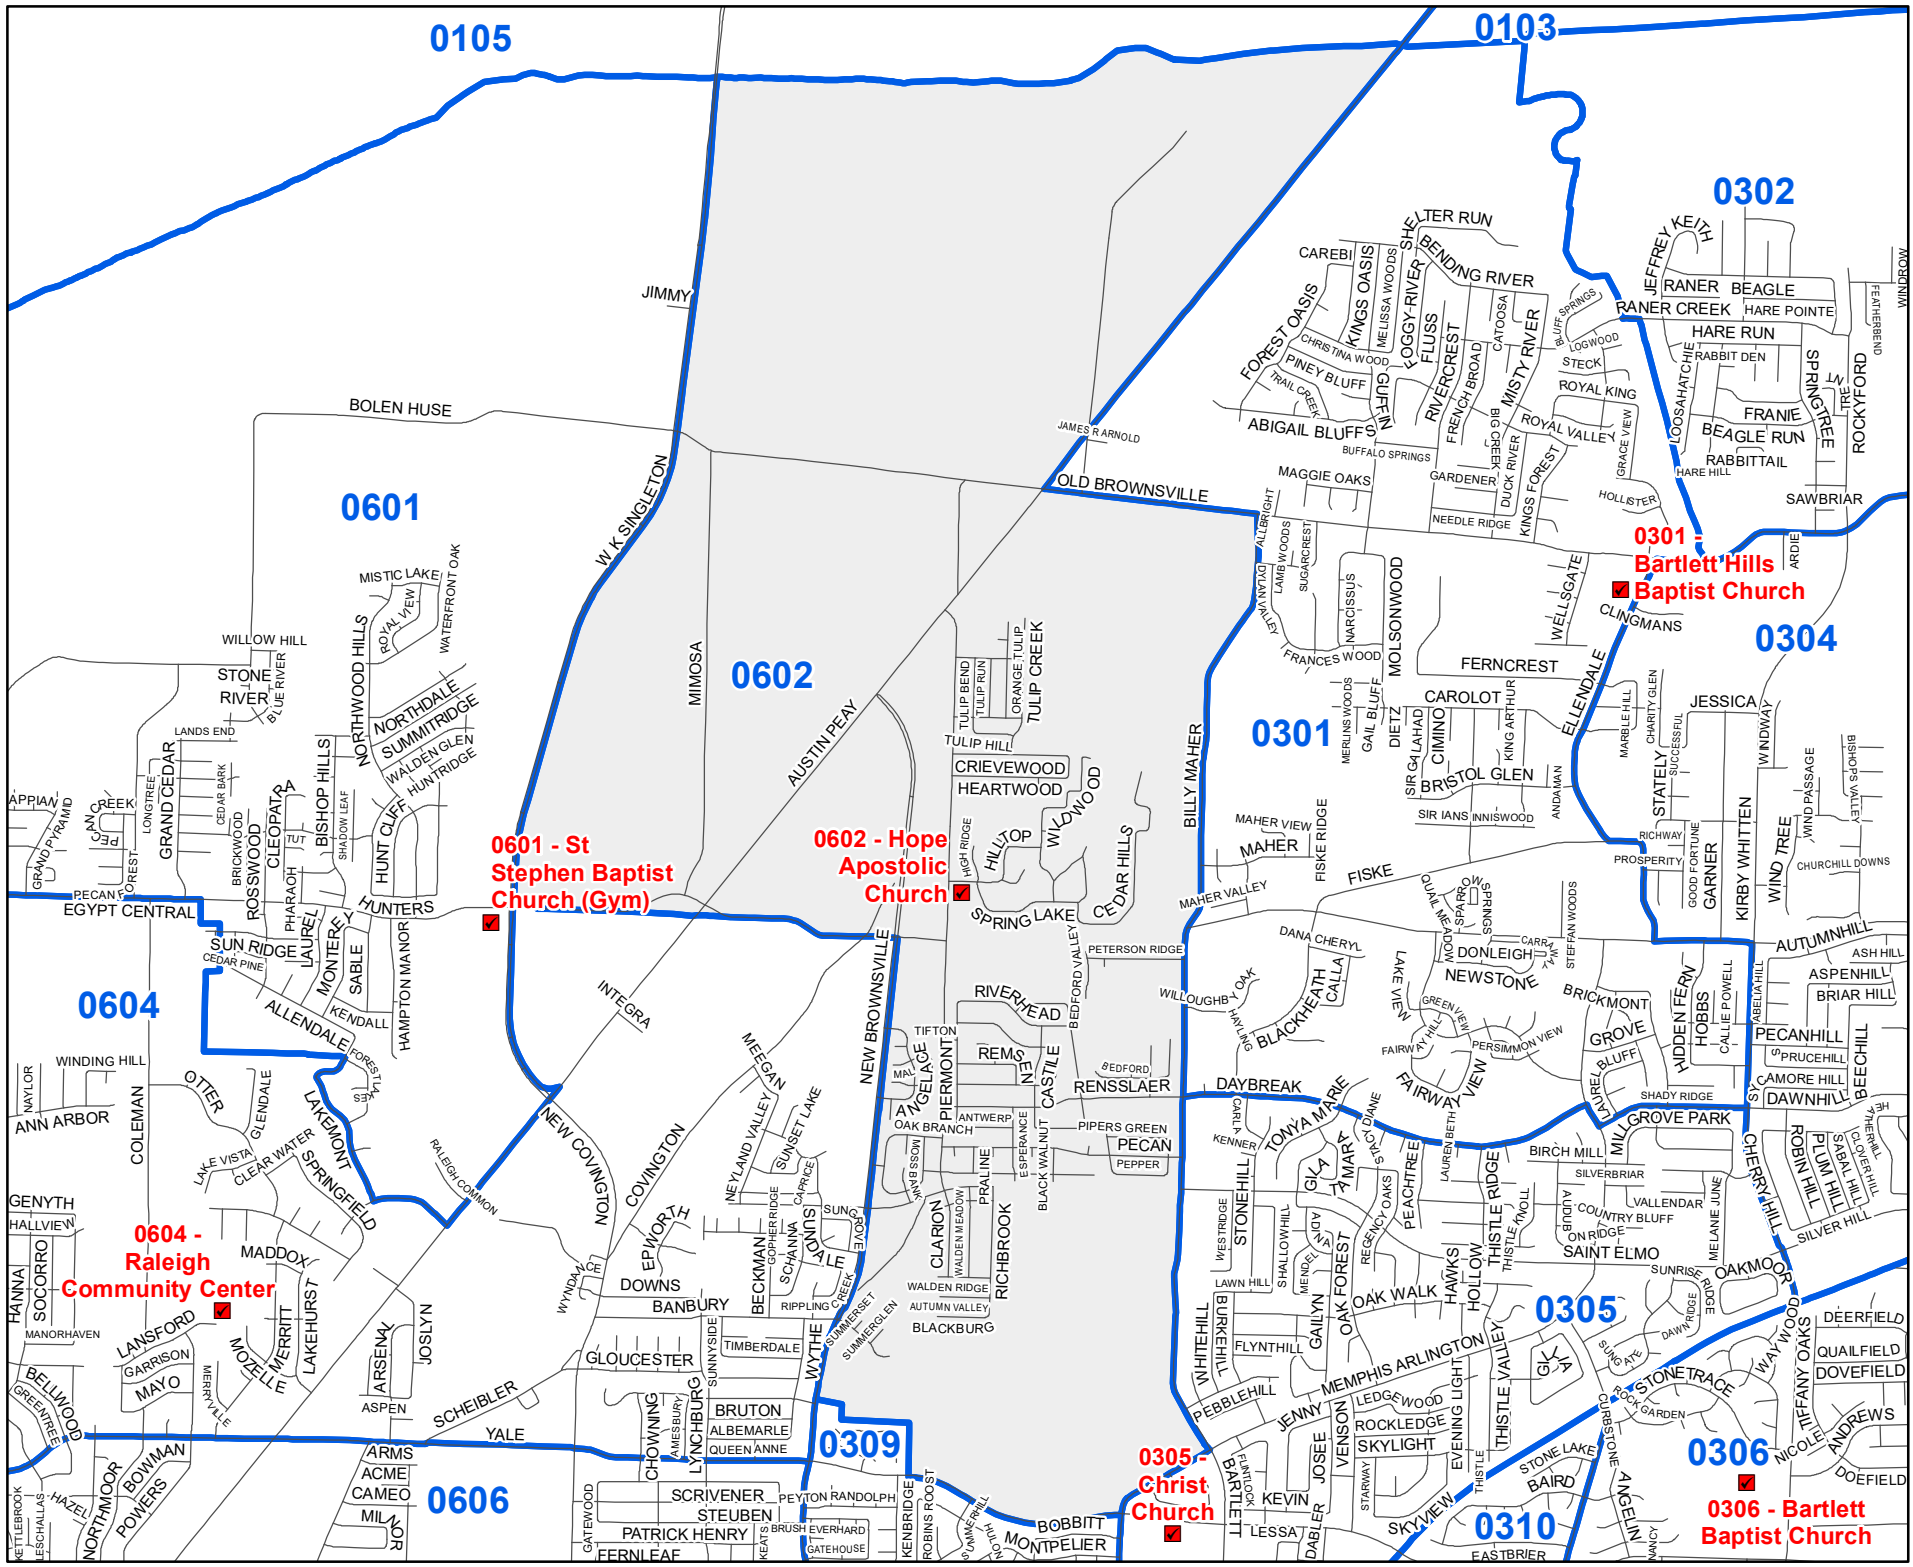

Shelby County TN

MARK LUTTRELL
Chairman

BENNIE SMITH
Secretary

KENDRA LEE
STEVE STAMSON
FRANK UHLHORN
Members

0602 Precinct Map

Legend

- Streets
- Polling Locations
- Precincts

Last Updated:
3/28/2022