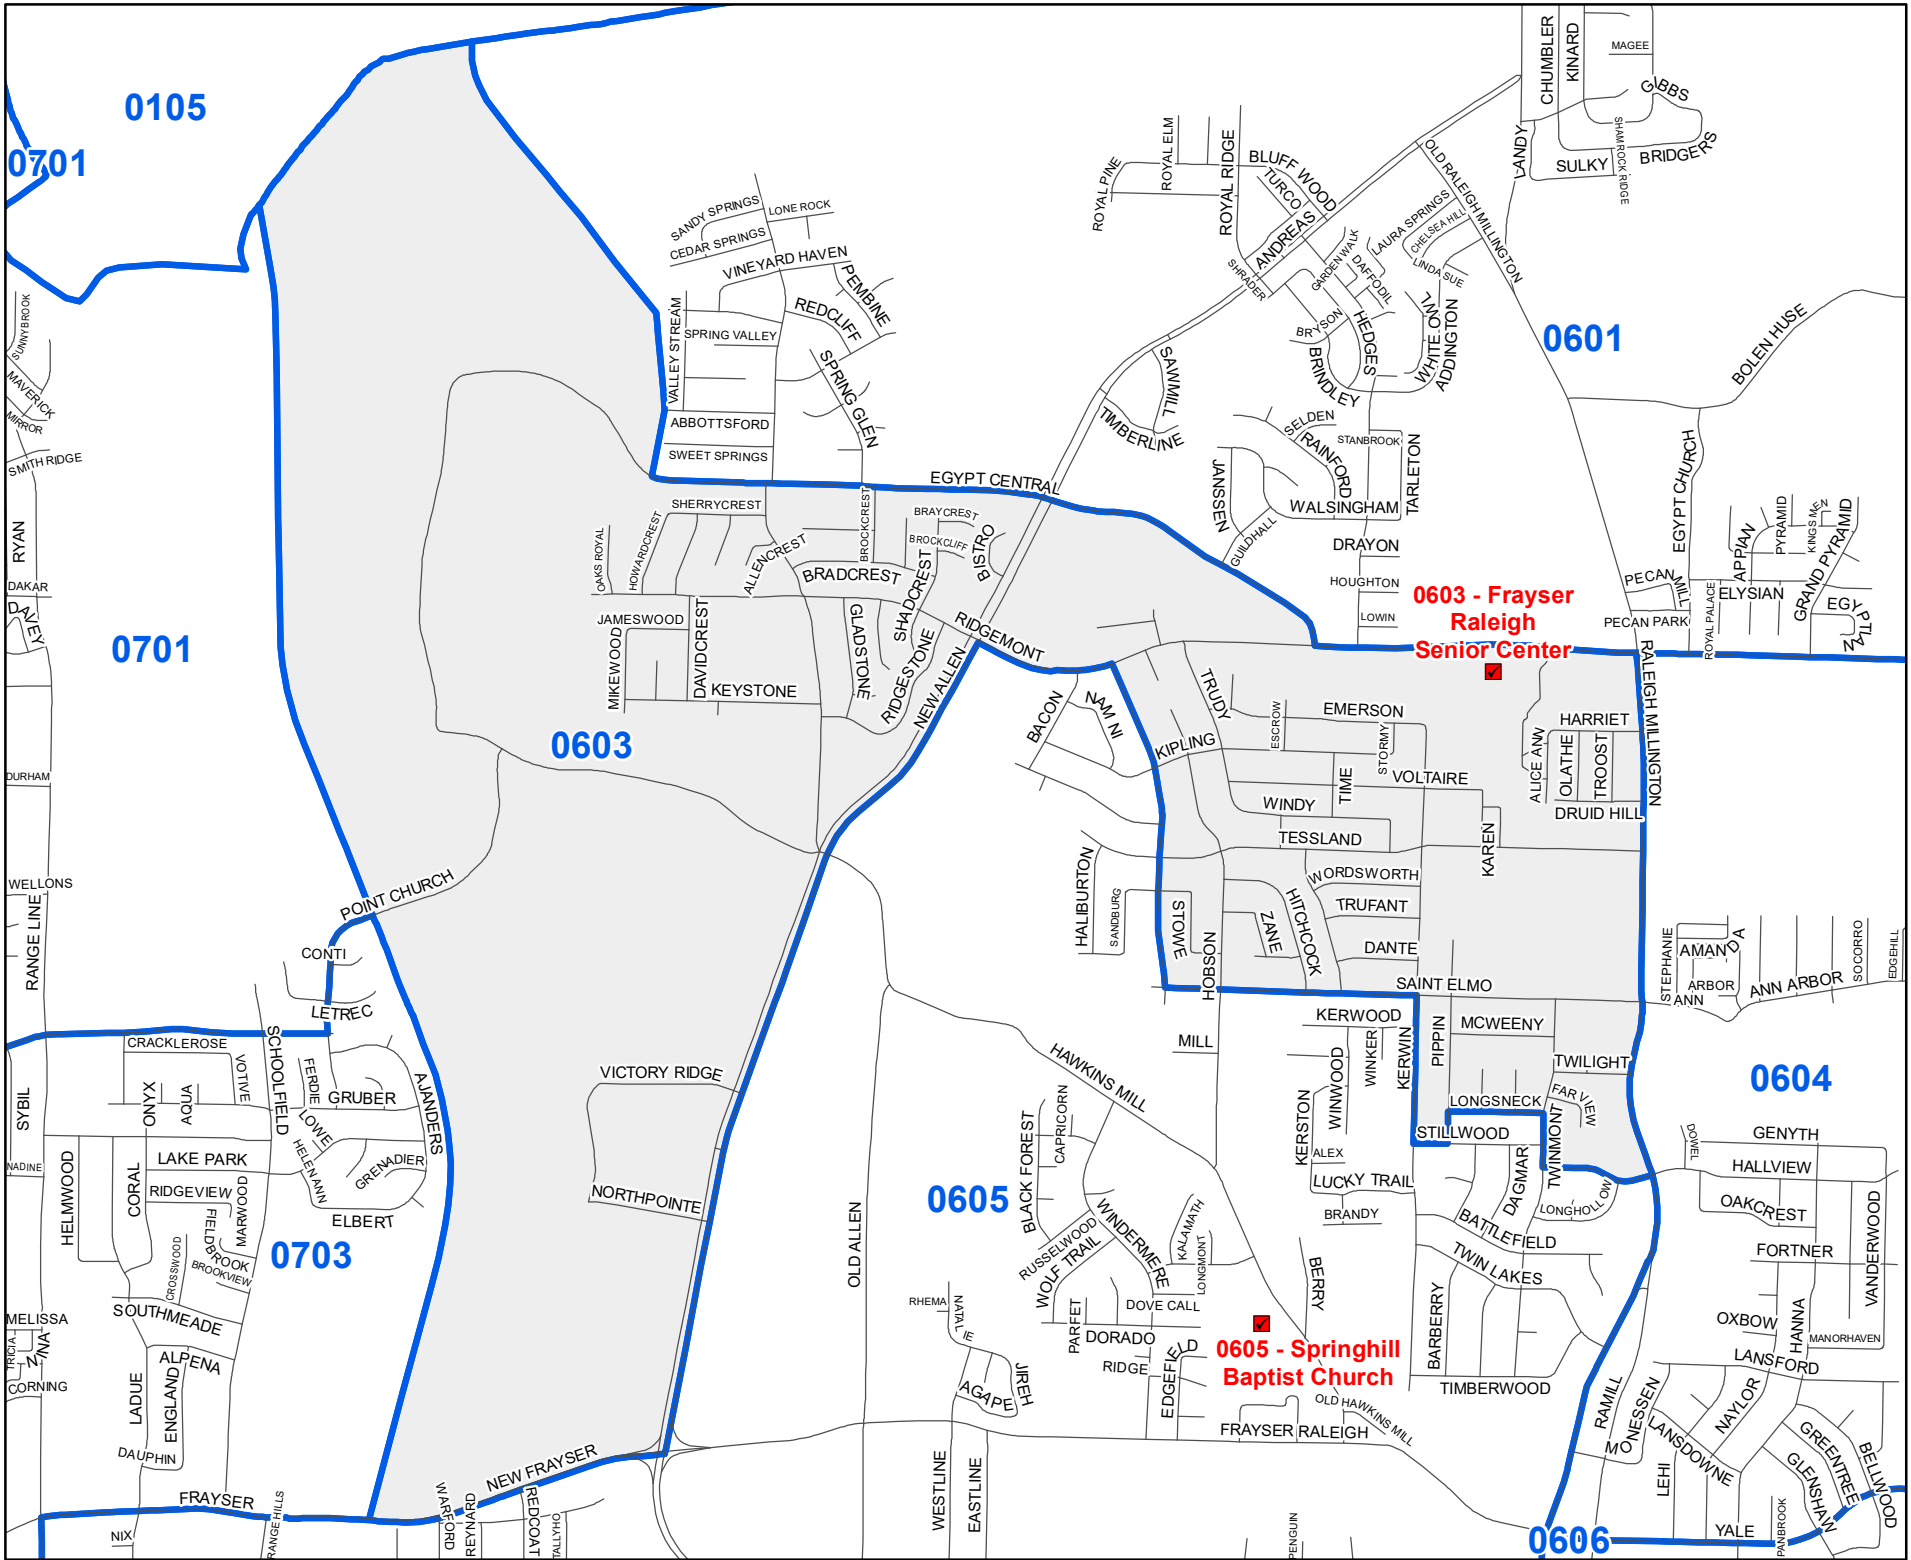

Shelby County TN

MARK LUTTRELL  
Chairman

BENNIE SMITH  
Secretary

KENDRA LEE  
STEVE STAMSON  
FRANK UHLHORN  
Members

0603  
Precinct Map

Legend

- Streets
- Polling Locations
- ▭ Precincts

Last Updated:  
3/28/2022