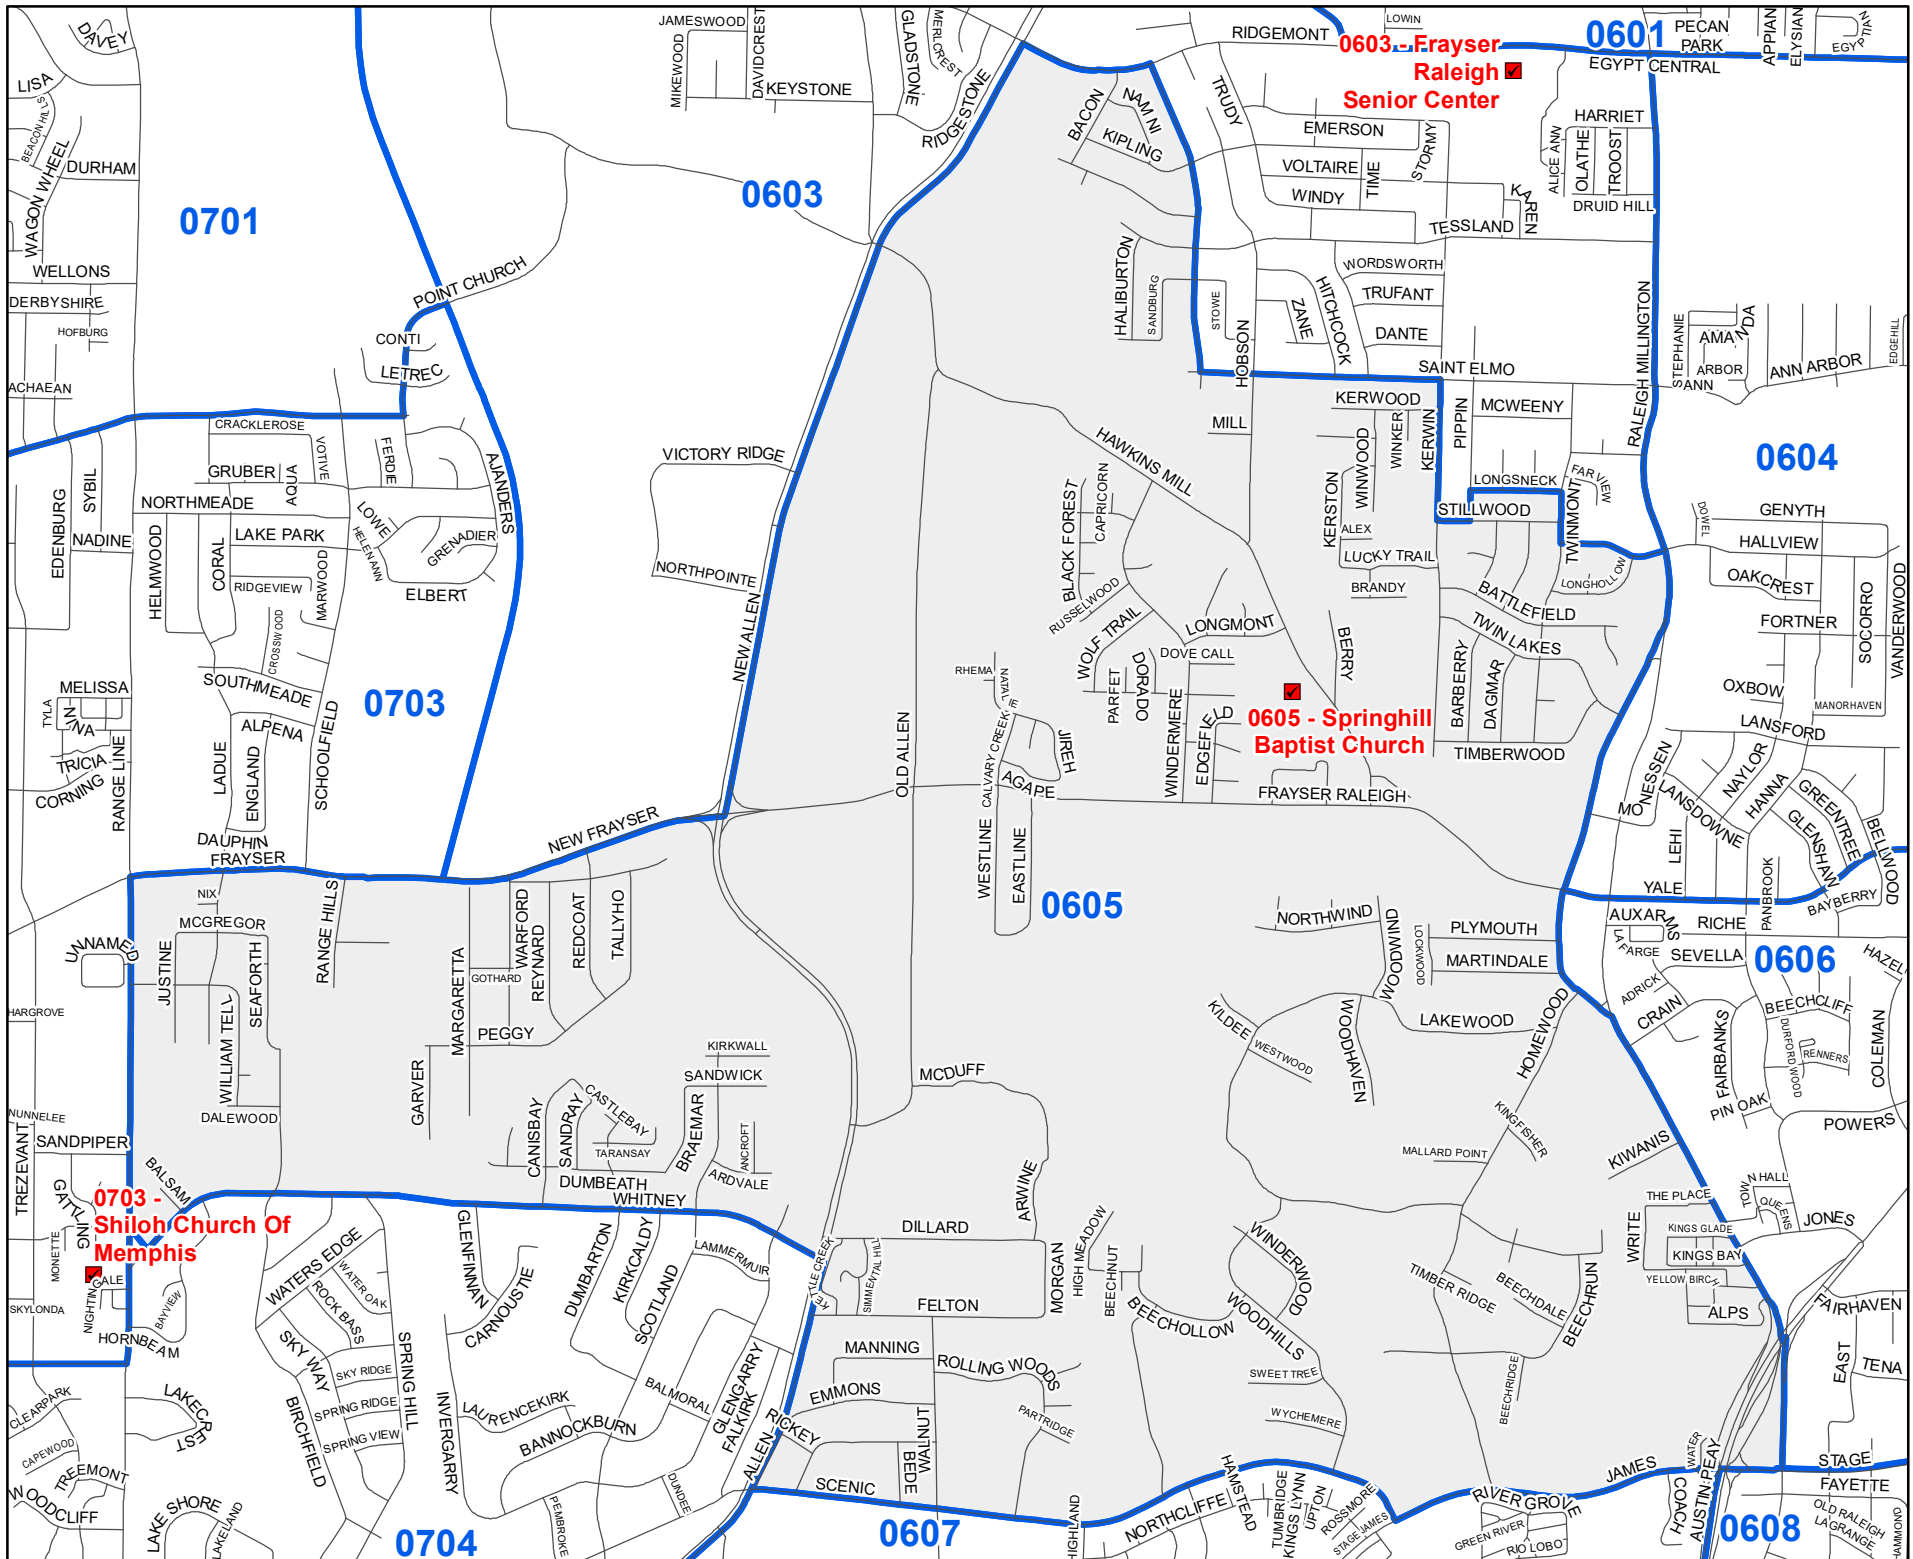

Shelby County TN

MARK LUTTRELL
Chairman

BENNIE SMITH
Secretary

KENDRA LEE
STEVE STAMSON
FRANK UHLHORN
Members

0605 Precinct Map

Legend

- Streets
- Polling Locations
- Precincts

Last Updated:
3/28/2022