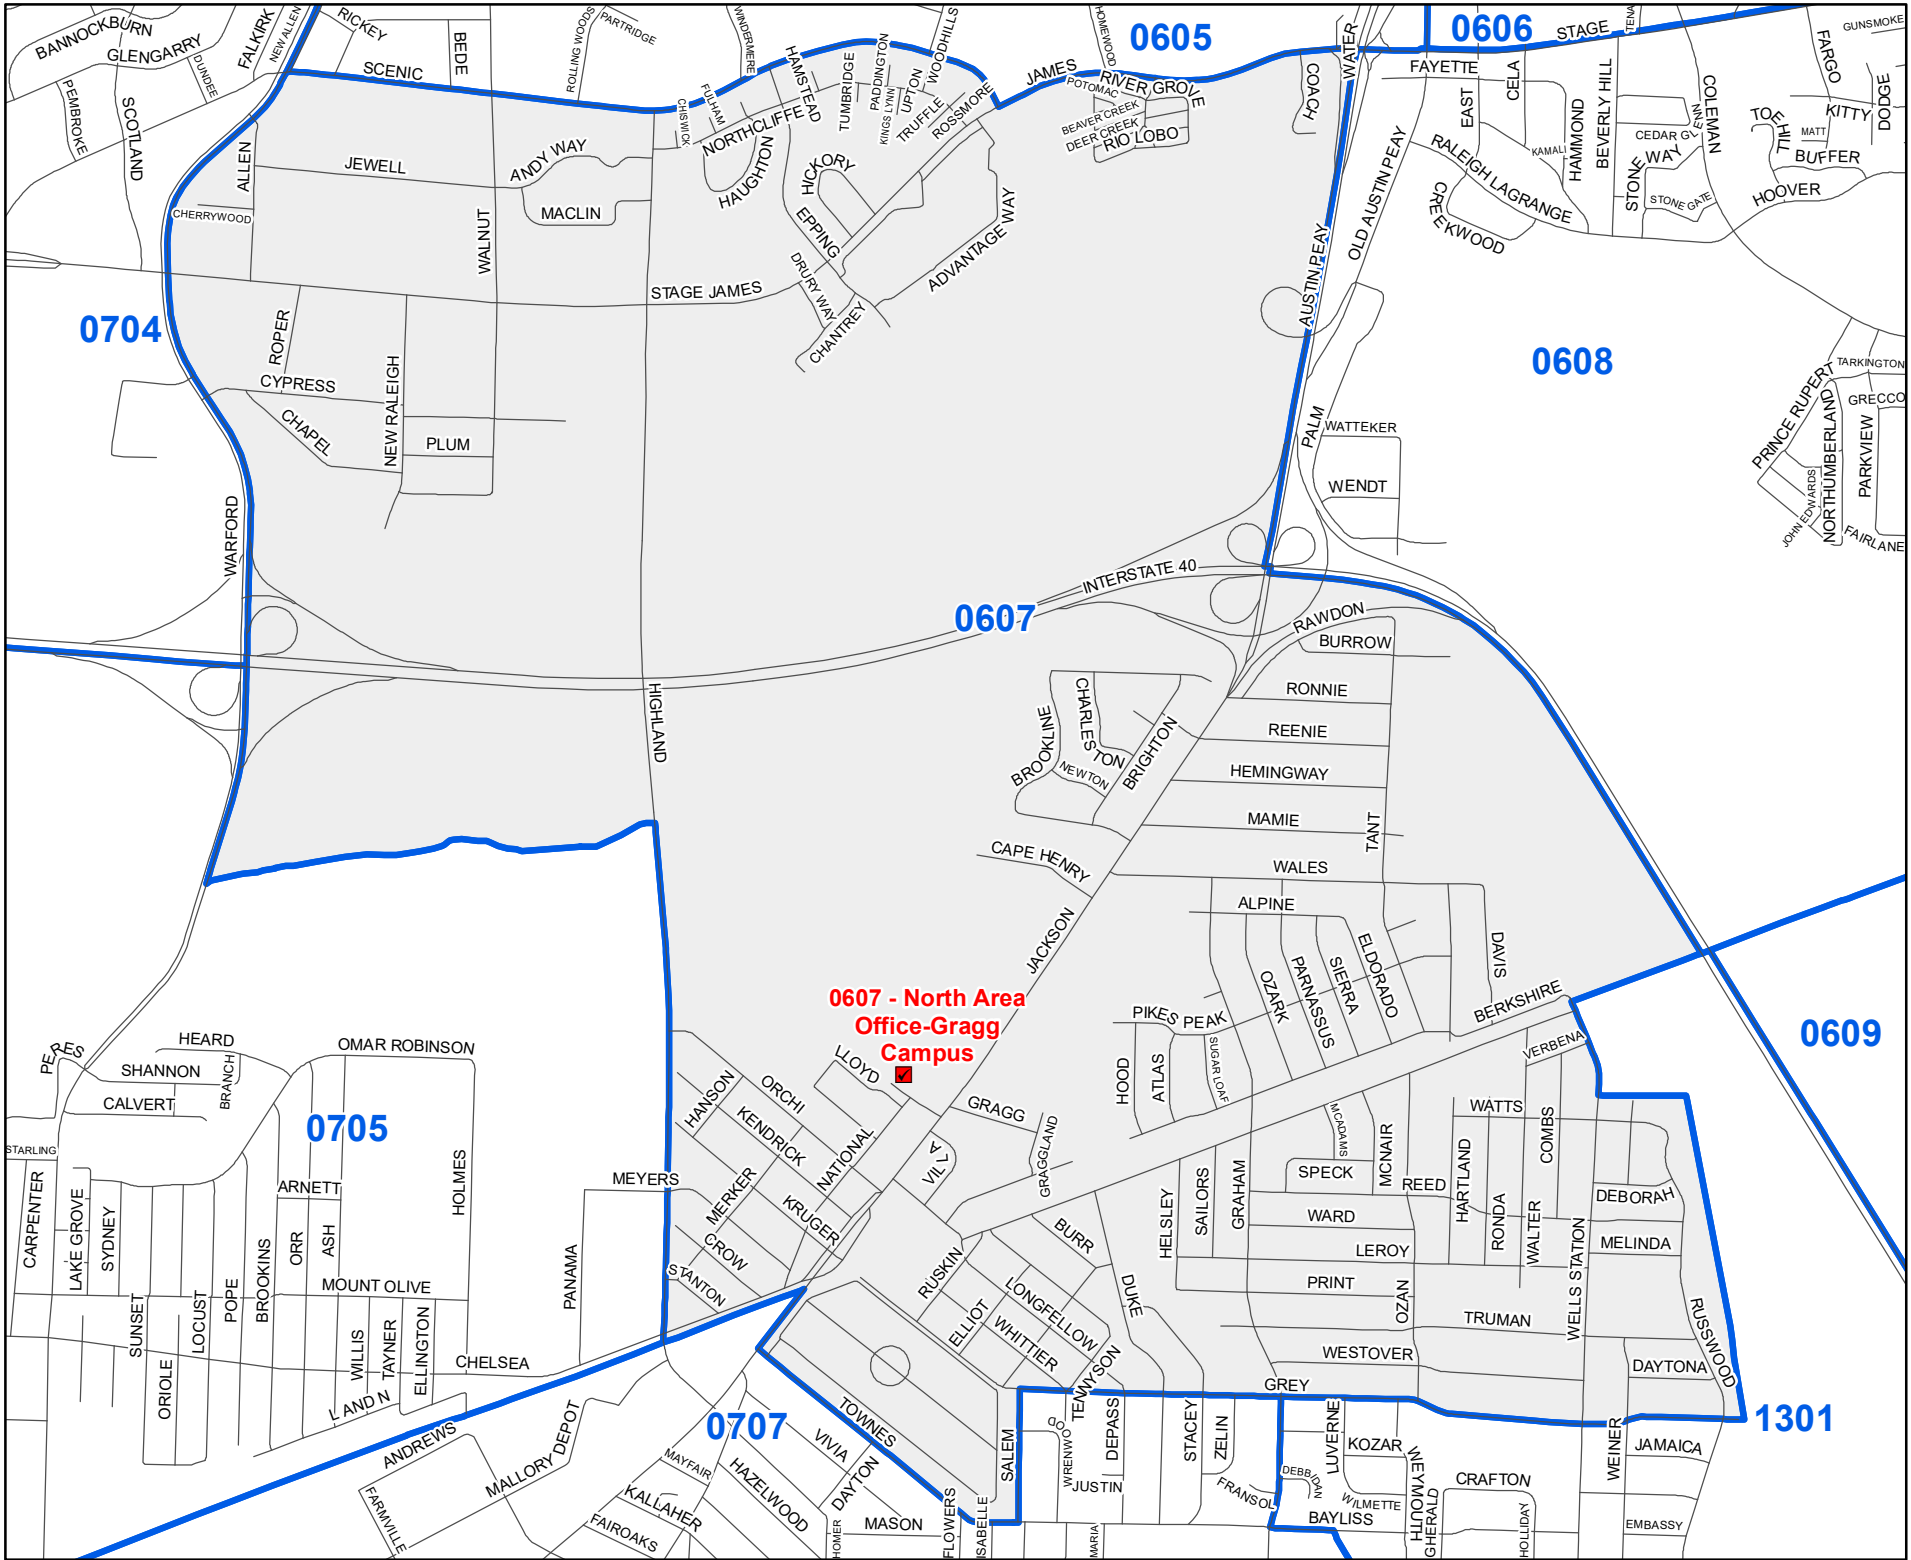

Shelby County TN

MARK LUTTRELL
Chairman

BENNIE SMITH
Secretary

KENDRA LEE
STEVE STAMSON
FRANK UHLHORN
Members

0607 Precinct Map

Legend

- Streets
- Polling Locations
- ▭ Precincts