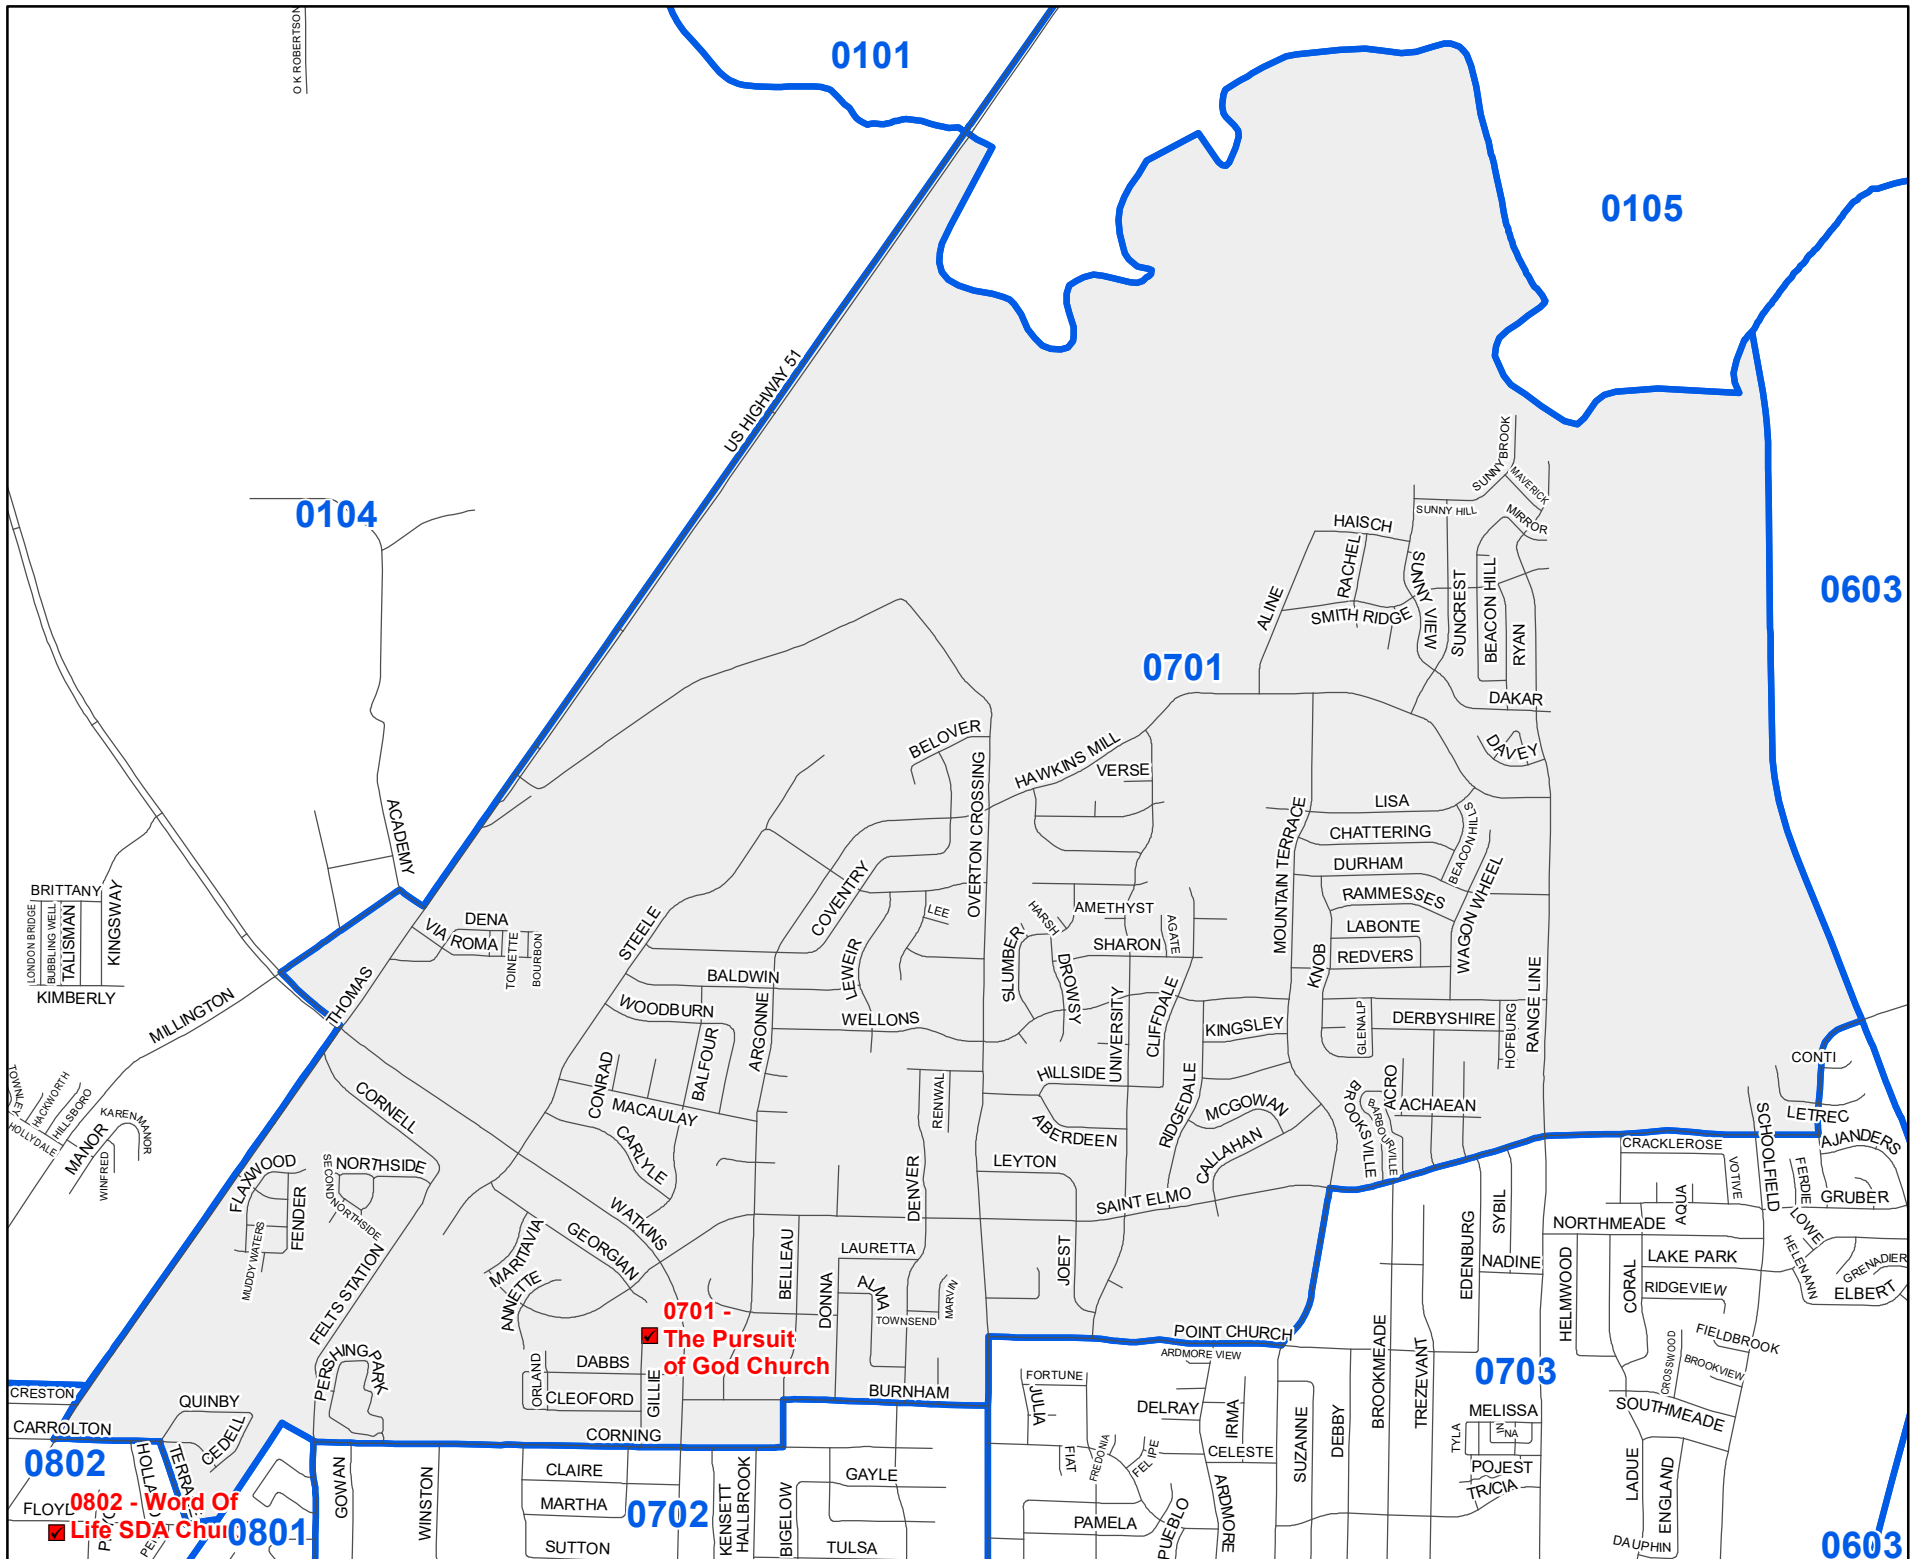

Shelby County TN

MARK LUTTRELL  
Chairman

BENNIE SMITH  
Secretary

KENDRA LEE  
STEVE STAMSON  
FRANK UHLHORN  
Members

0701  
Precinct  
Map

Legend

- Streets
- Polling Locations
- ▭ Precincts

Last Updated:  
3/28/2022

0701 -  
The Pursuit  
of God Church

0802 - Word Of  
Life SDA Church