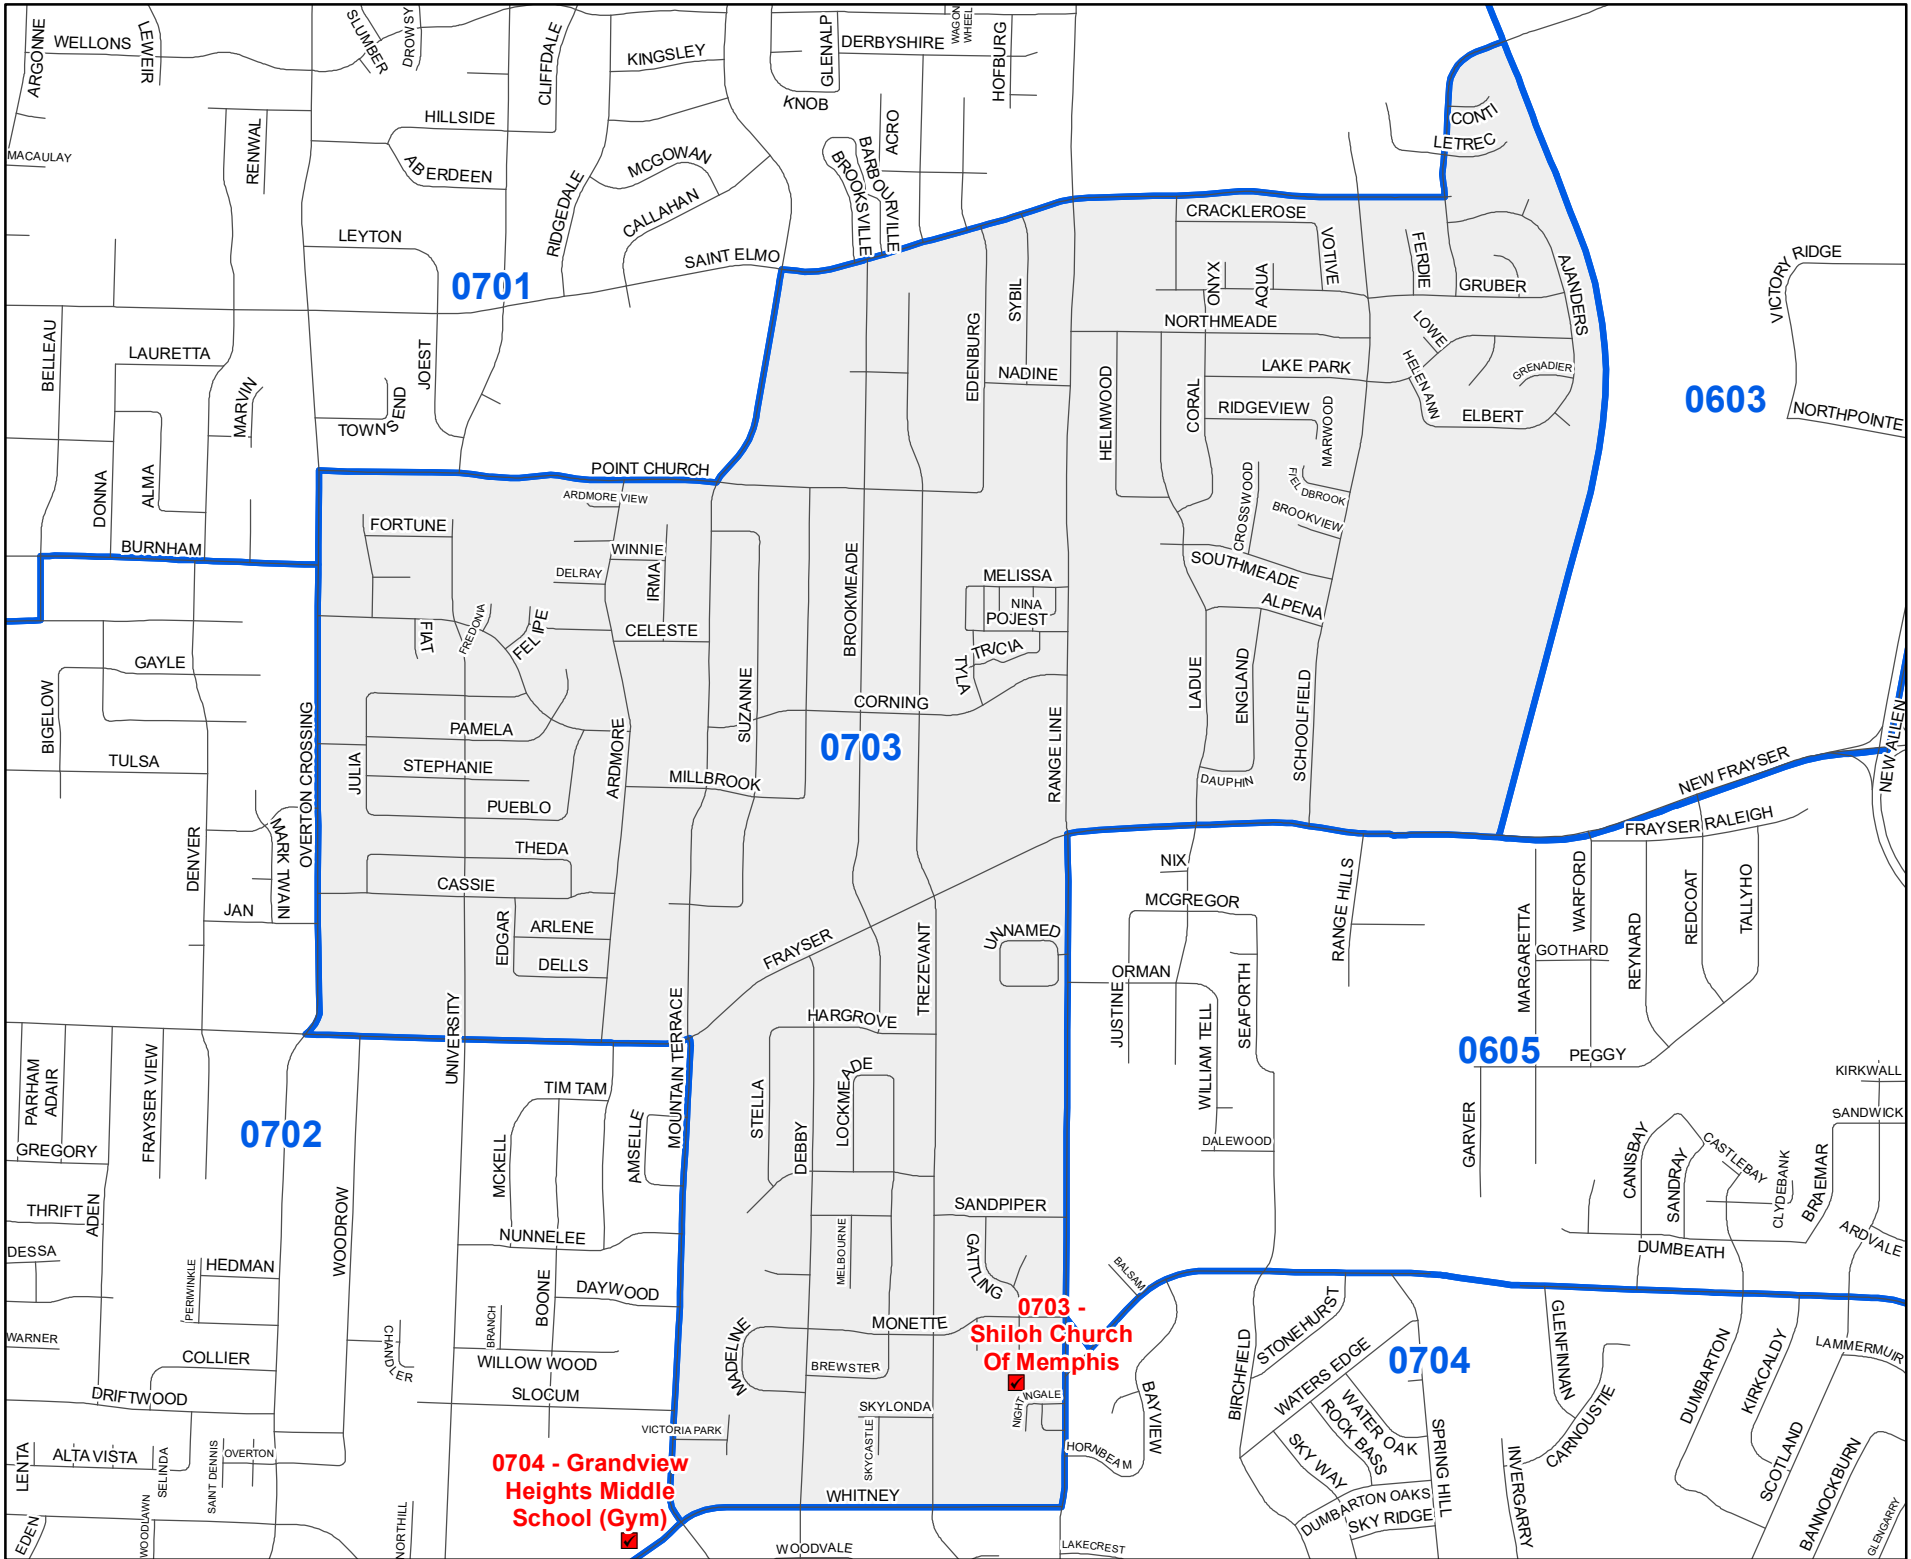

Shelby County TN

MARK LUTTRELL
Chairman

BENNIE SMITH
Secretary

KENDRA LEE
STEVE STAMSON
FRANK UHLHORN
Members

0703 Precinct Map

Legend

- Streets
- Polling Locations
- ▭ Precincts