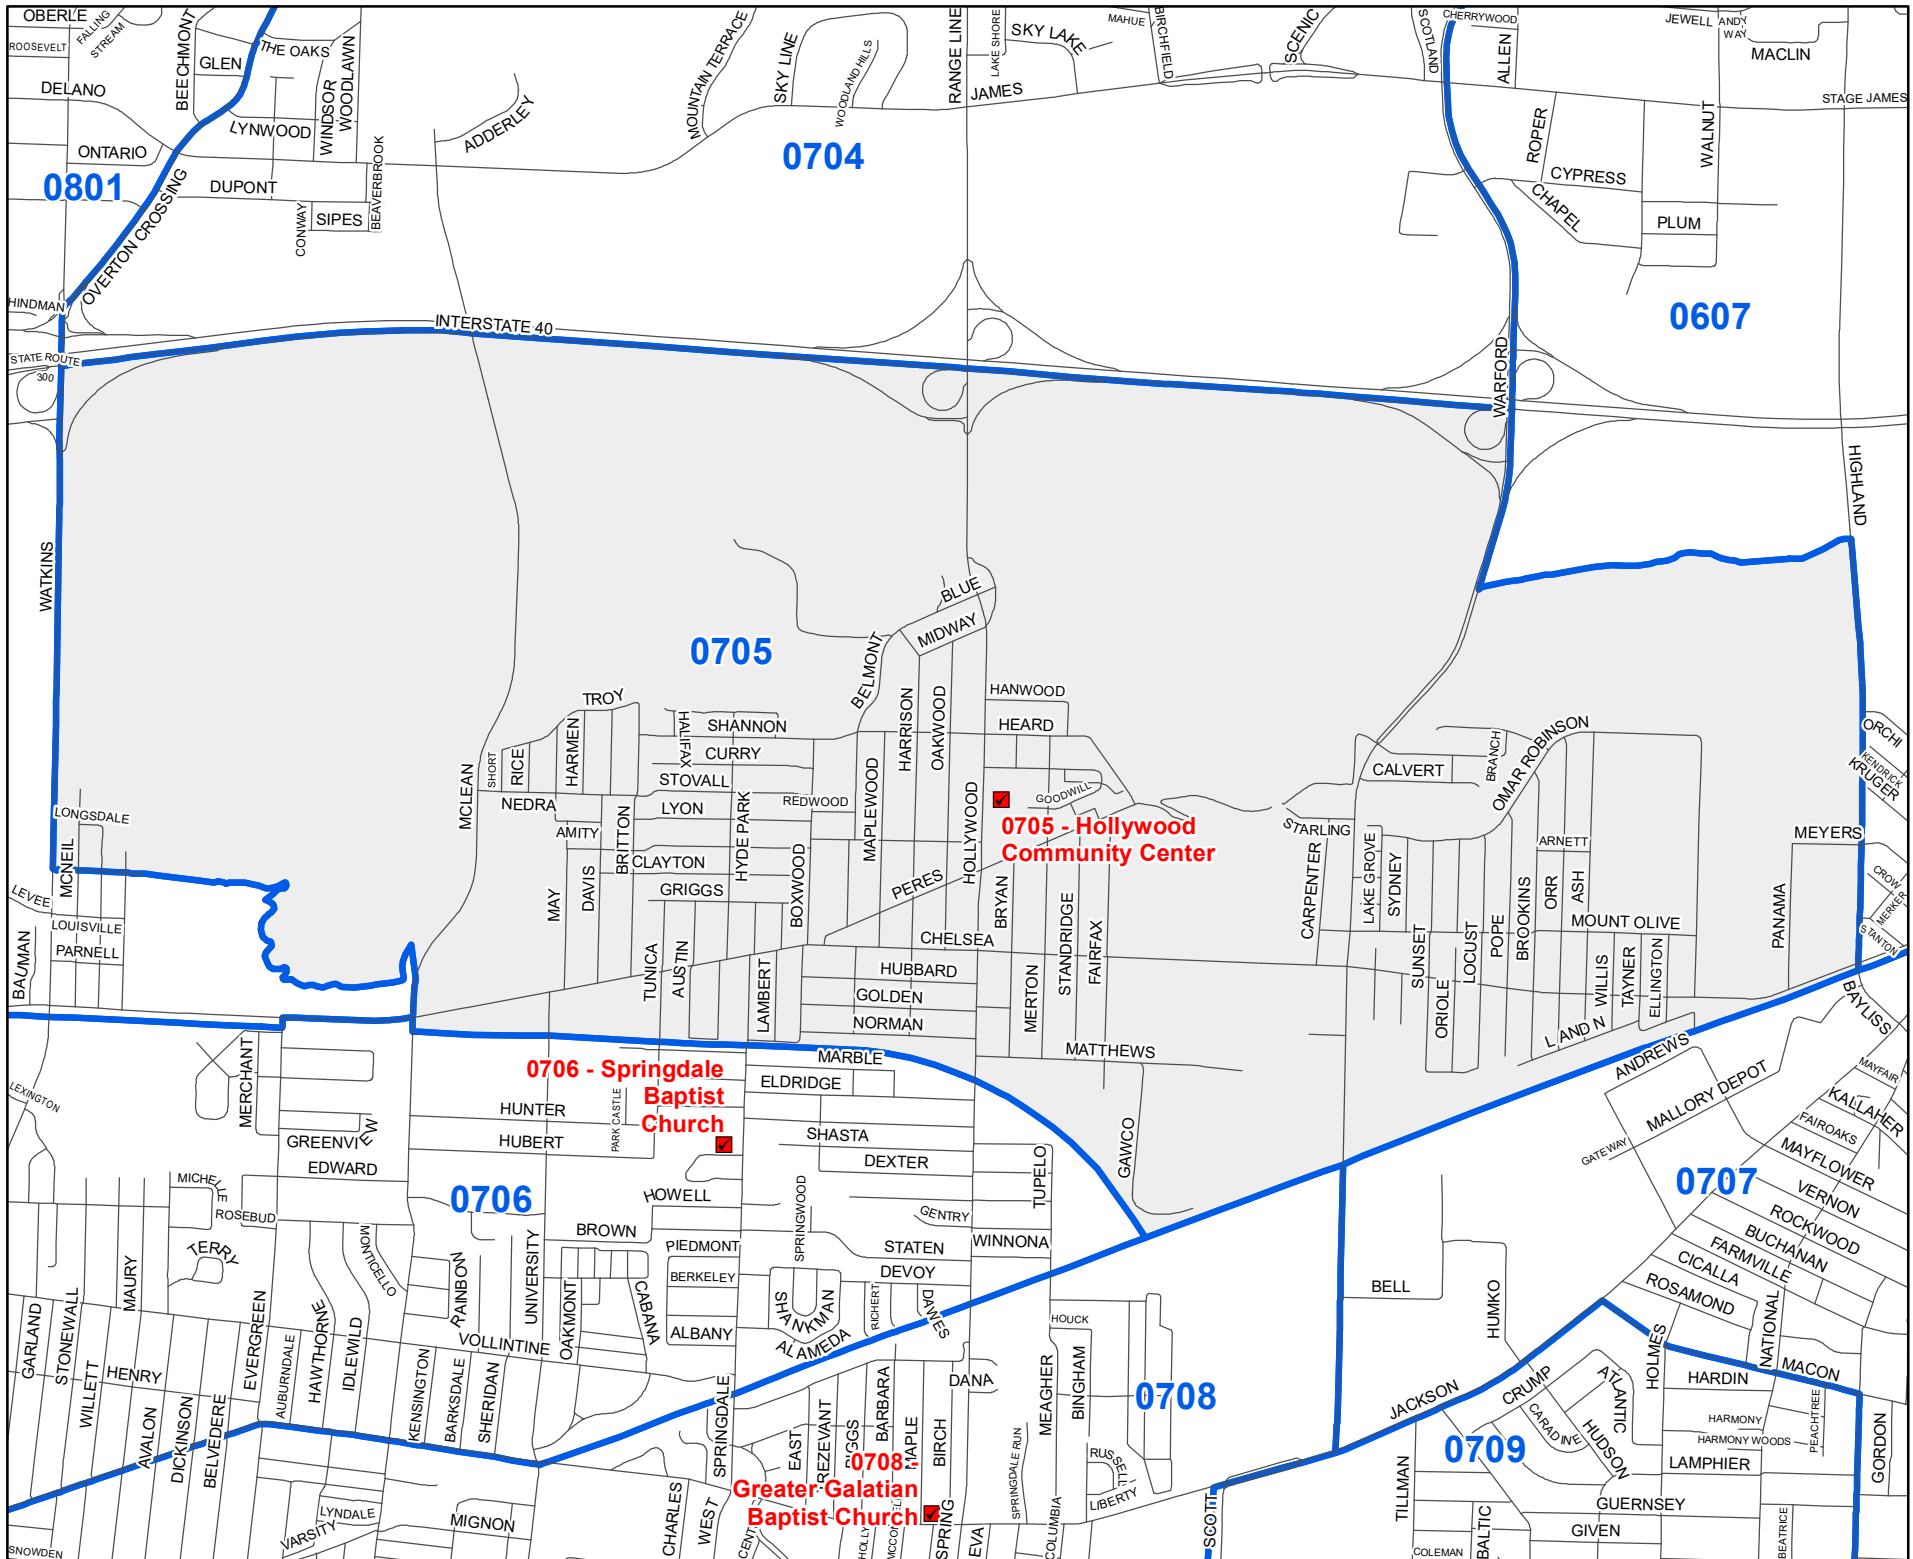

Shelby County TN

MARK LUTTRELL
Chairman

BENNIE SMITH
Secretary

KENDRA LEE
STEVE STAMSON
FRANK UHLHORN
Members

0705 Precinct Map

Legend

- Streets
- Polling Locations
- ▭ Precincts