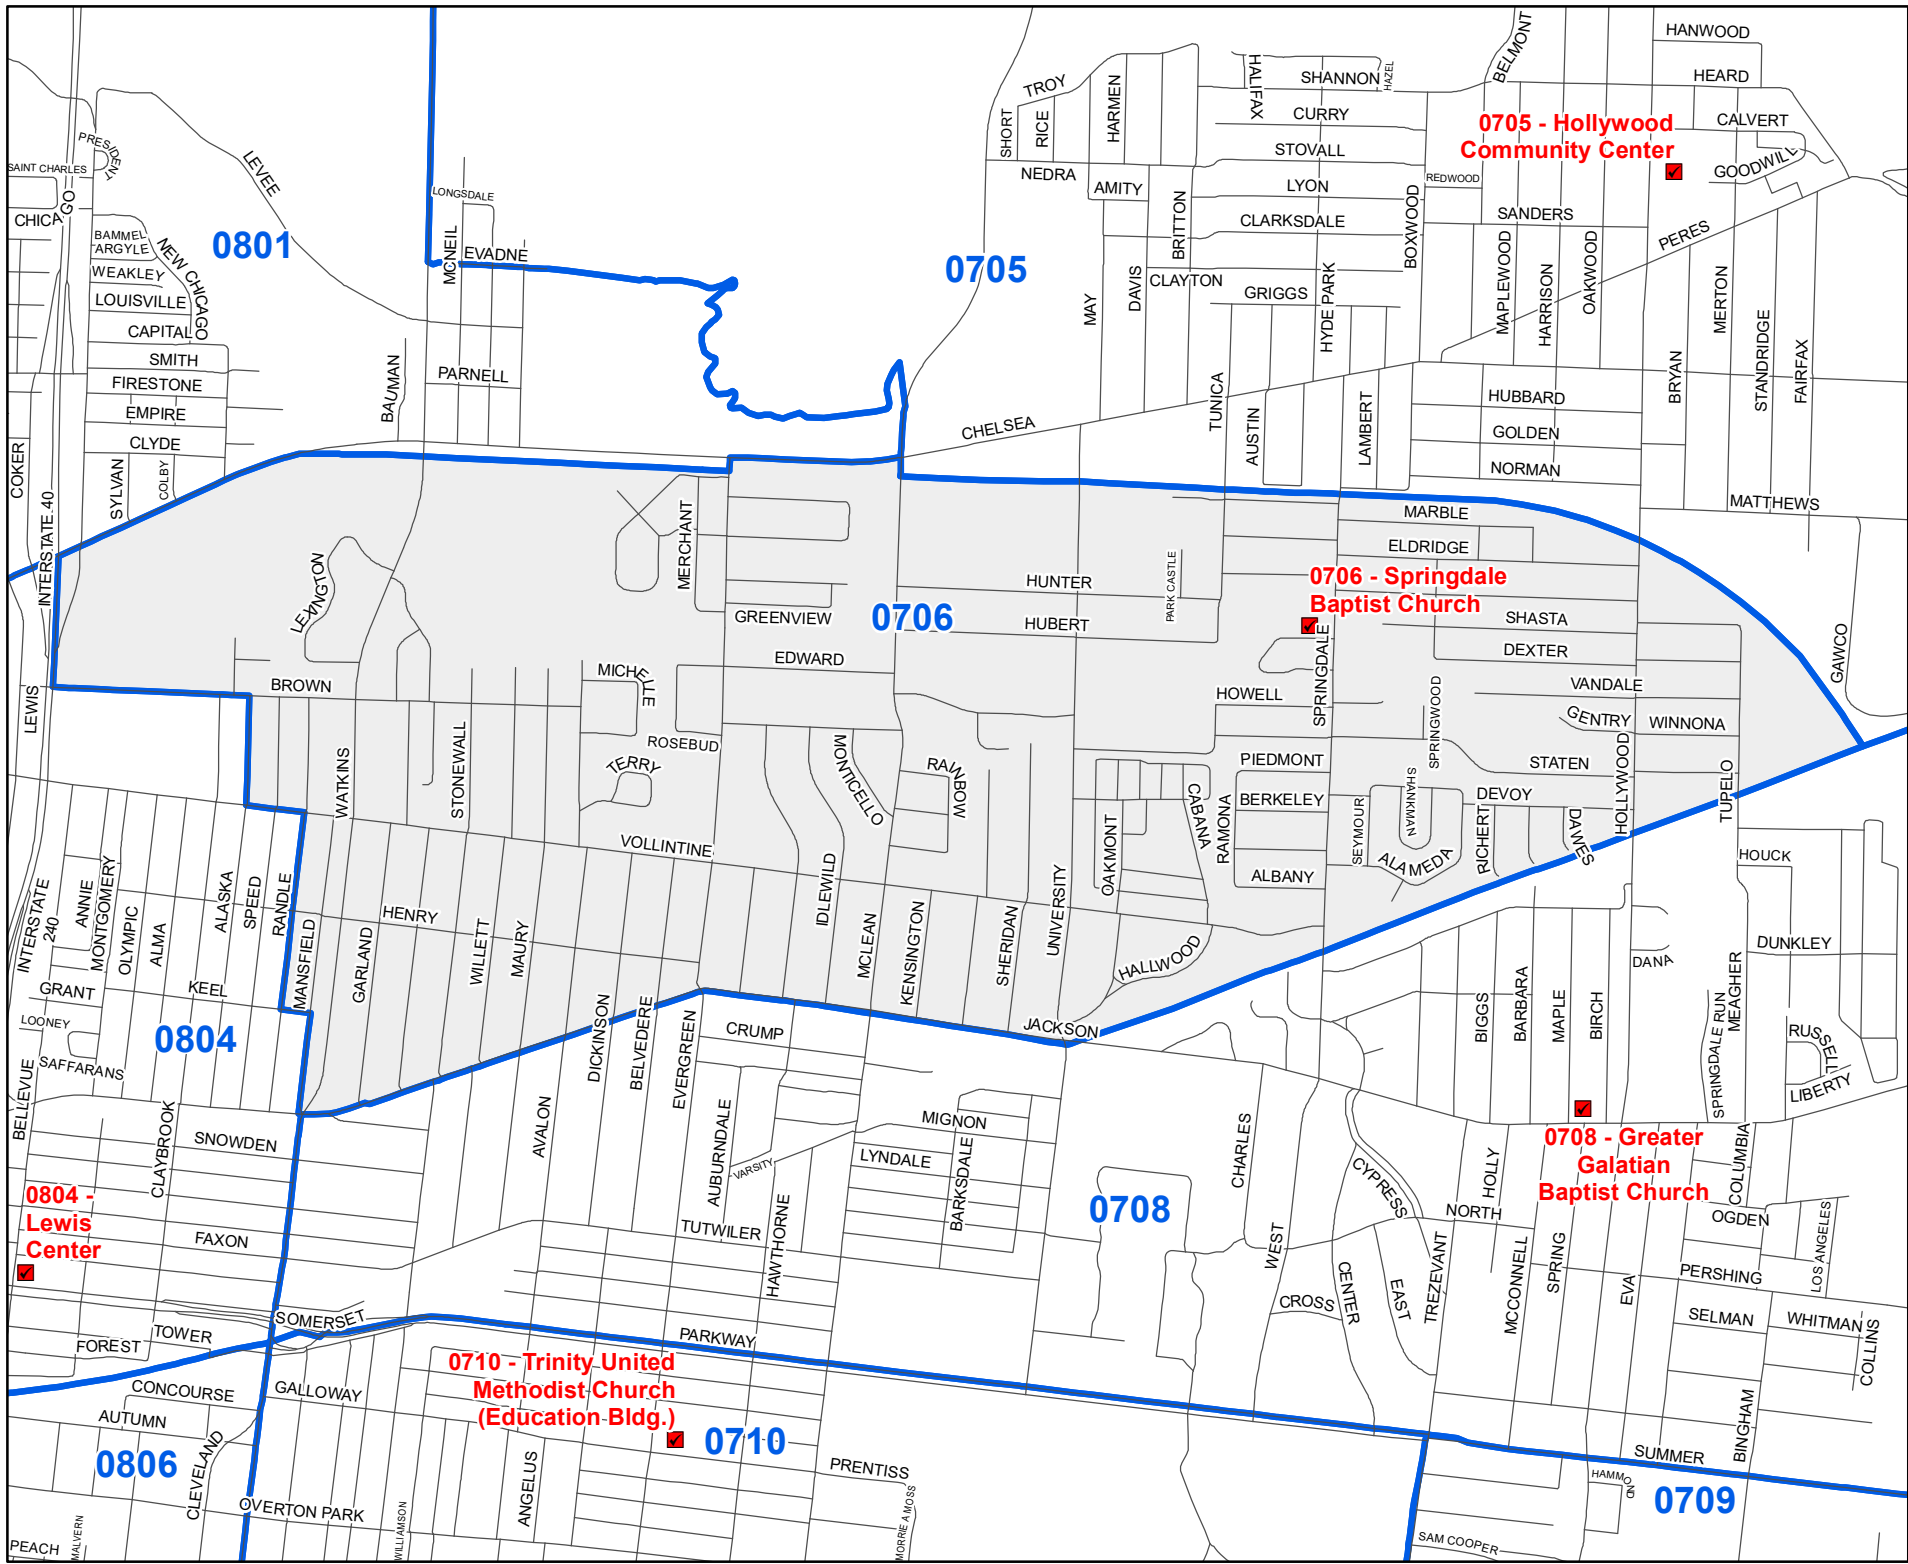

Shelby County TN

MARK LUTTRELL
Chairman

BENNIE SMITH
Secretary

KENDRA LEE
STEVE STAMSON
FRANK UHLHORN
Members

0706
Precinct
Map

Legend

- Streets
- Polling Locations
- Precincts

Last Updated:
3/28/2022