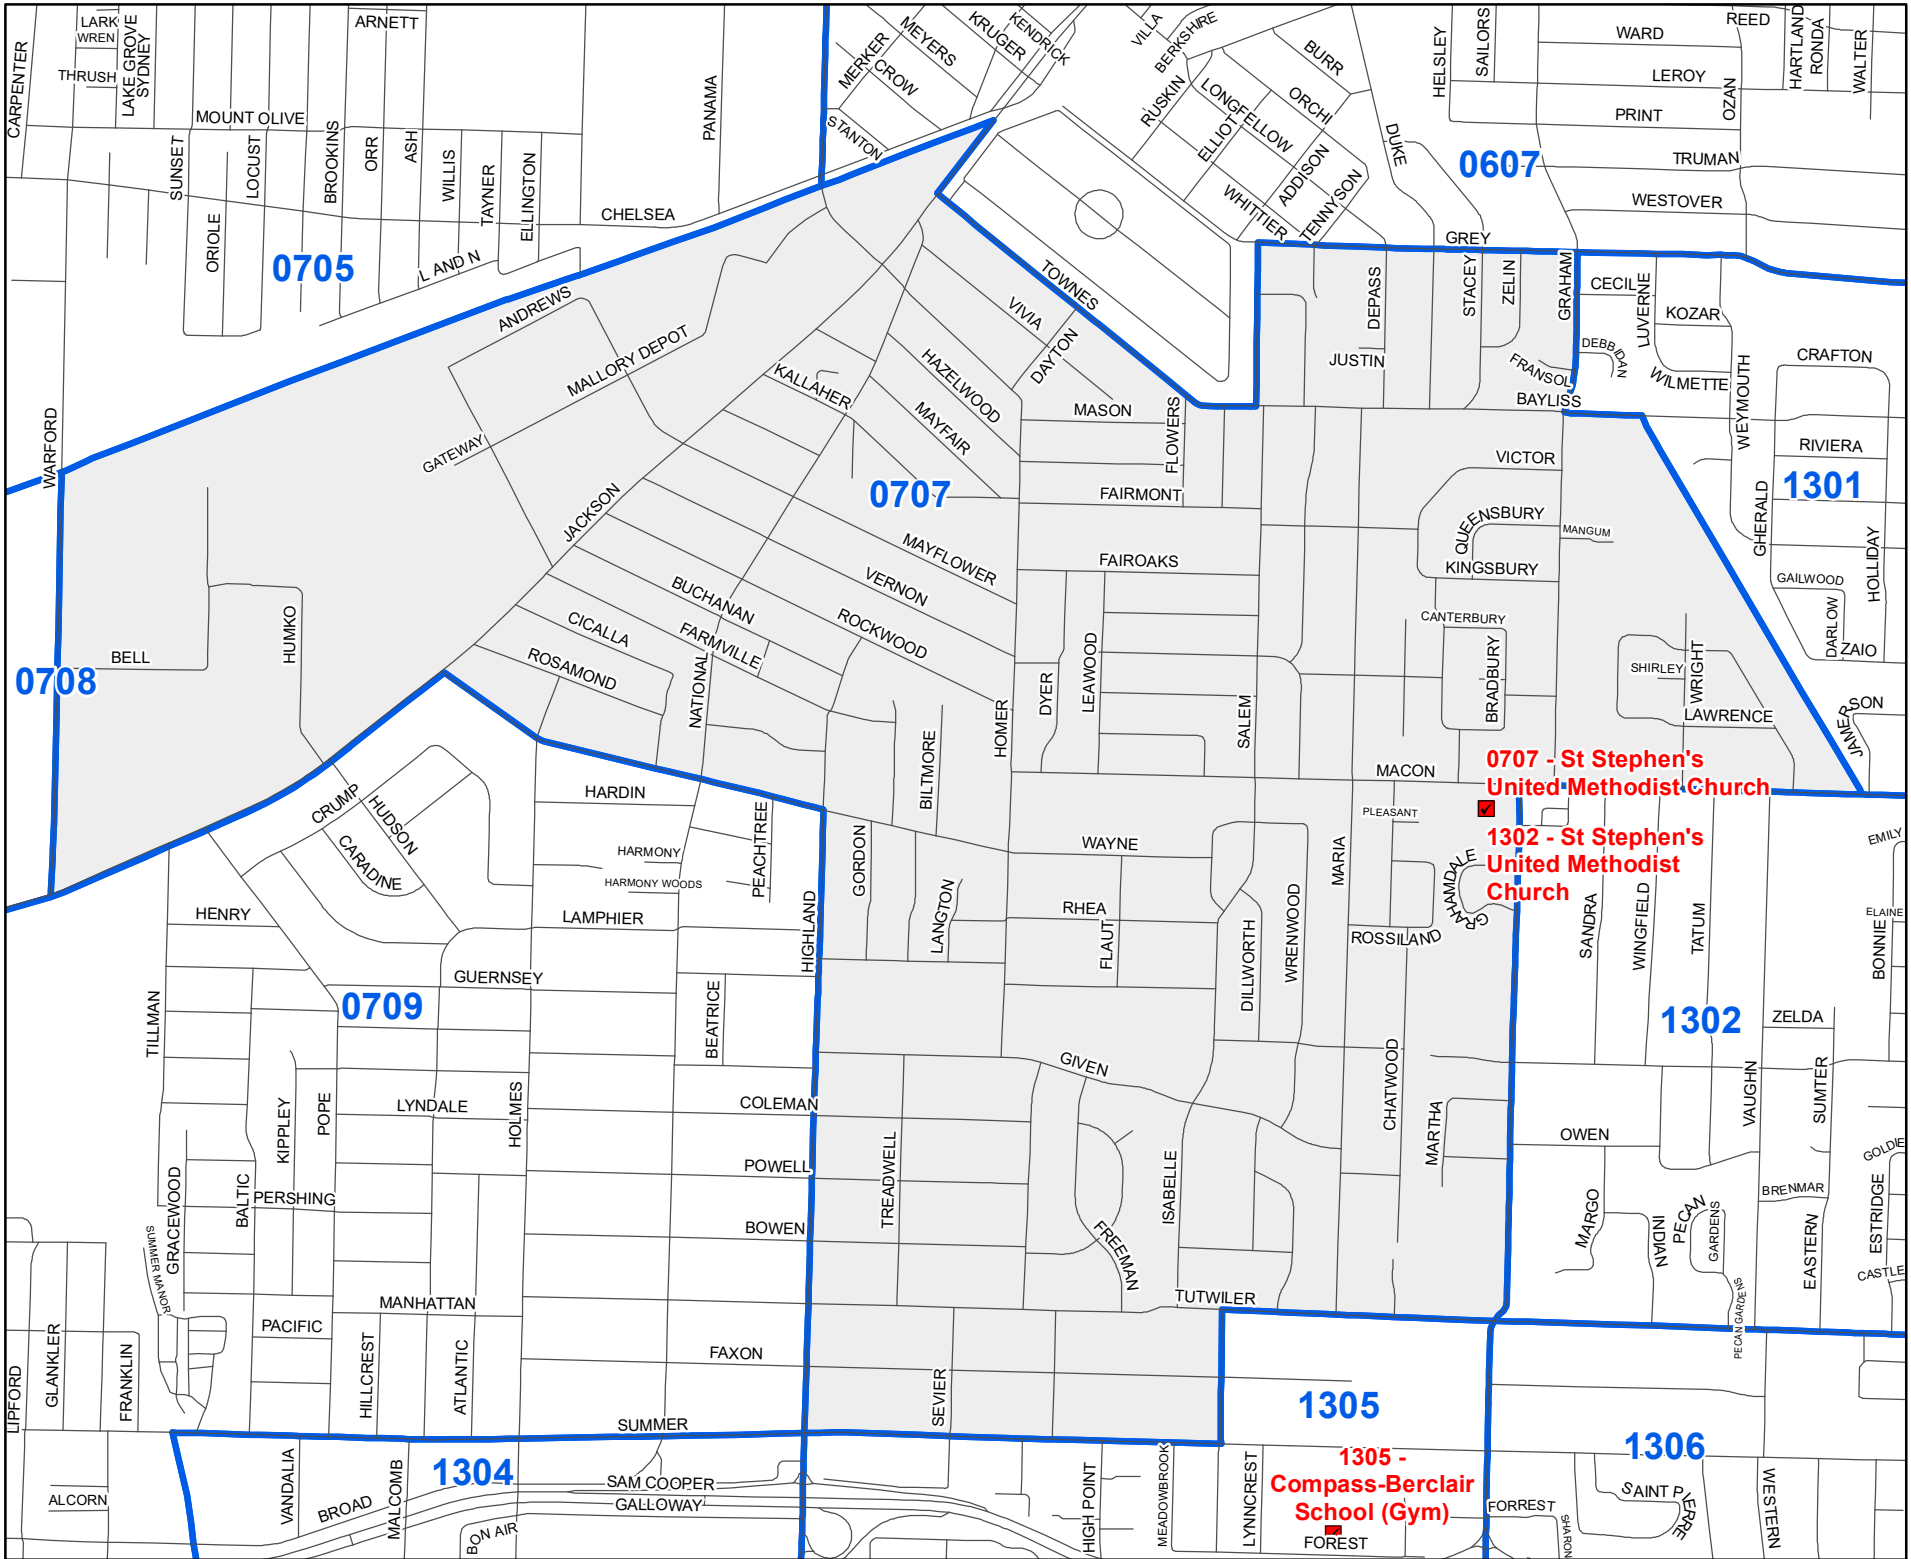

Shelby County TN

MARK LUTTRELL
Chairman

BENNIE SMITH
Secretary

KENDRA LEE
STEVE STAMSON
FRANK UHLHORN
Members

0707 Precinct Map

Legend

- Streets
- Polling Locations
- ▭ Precincts