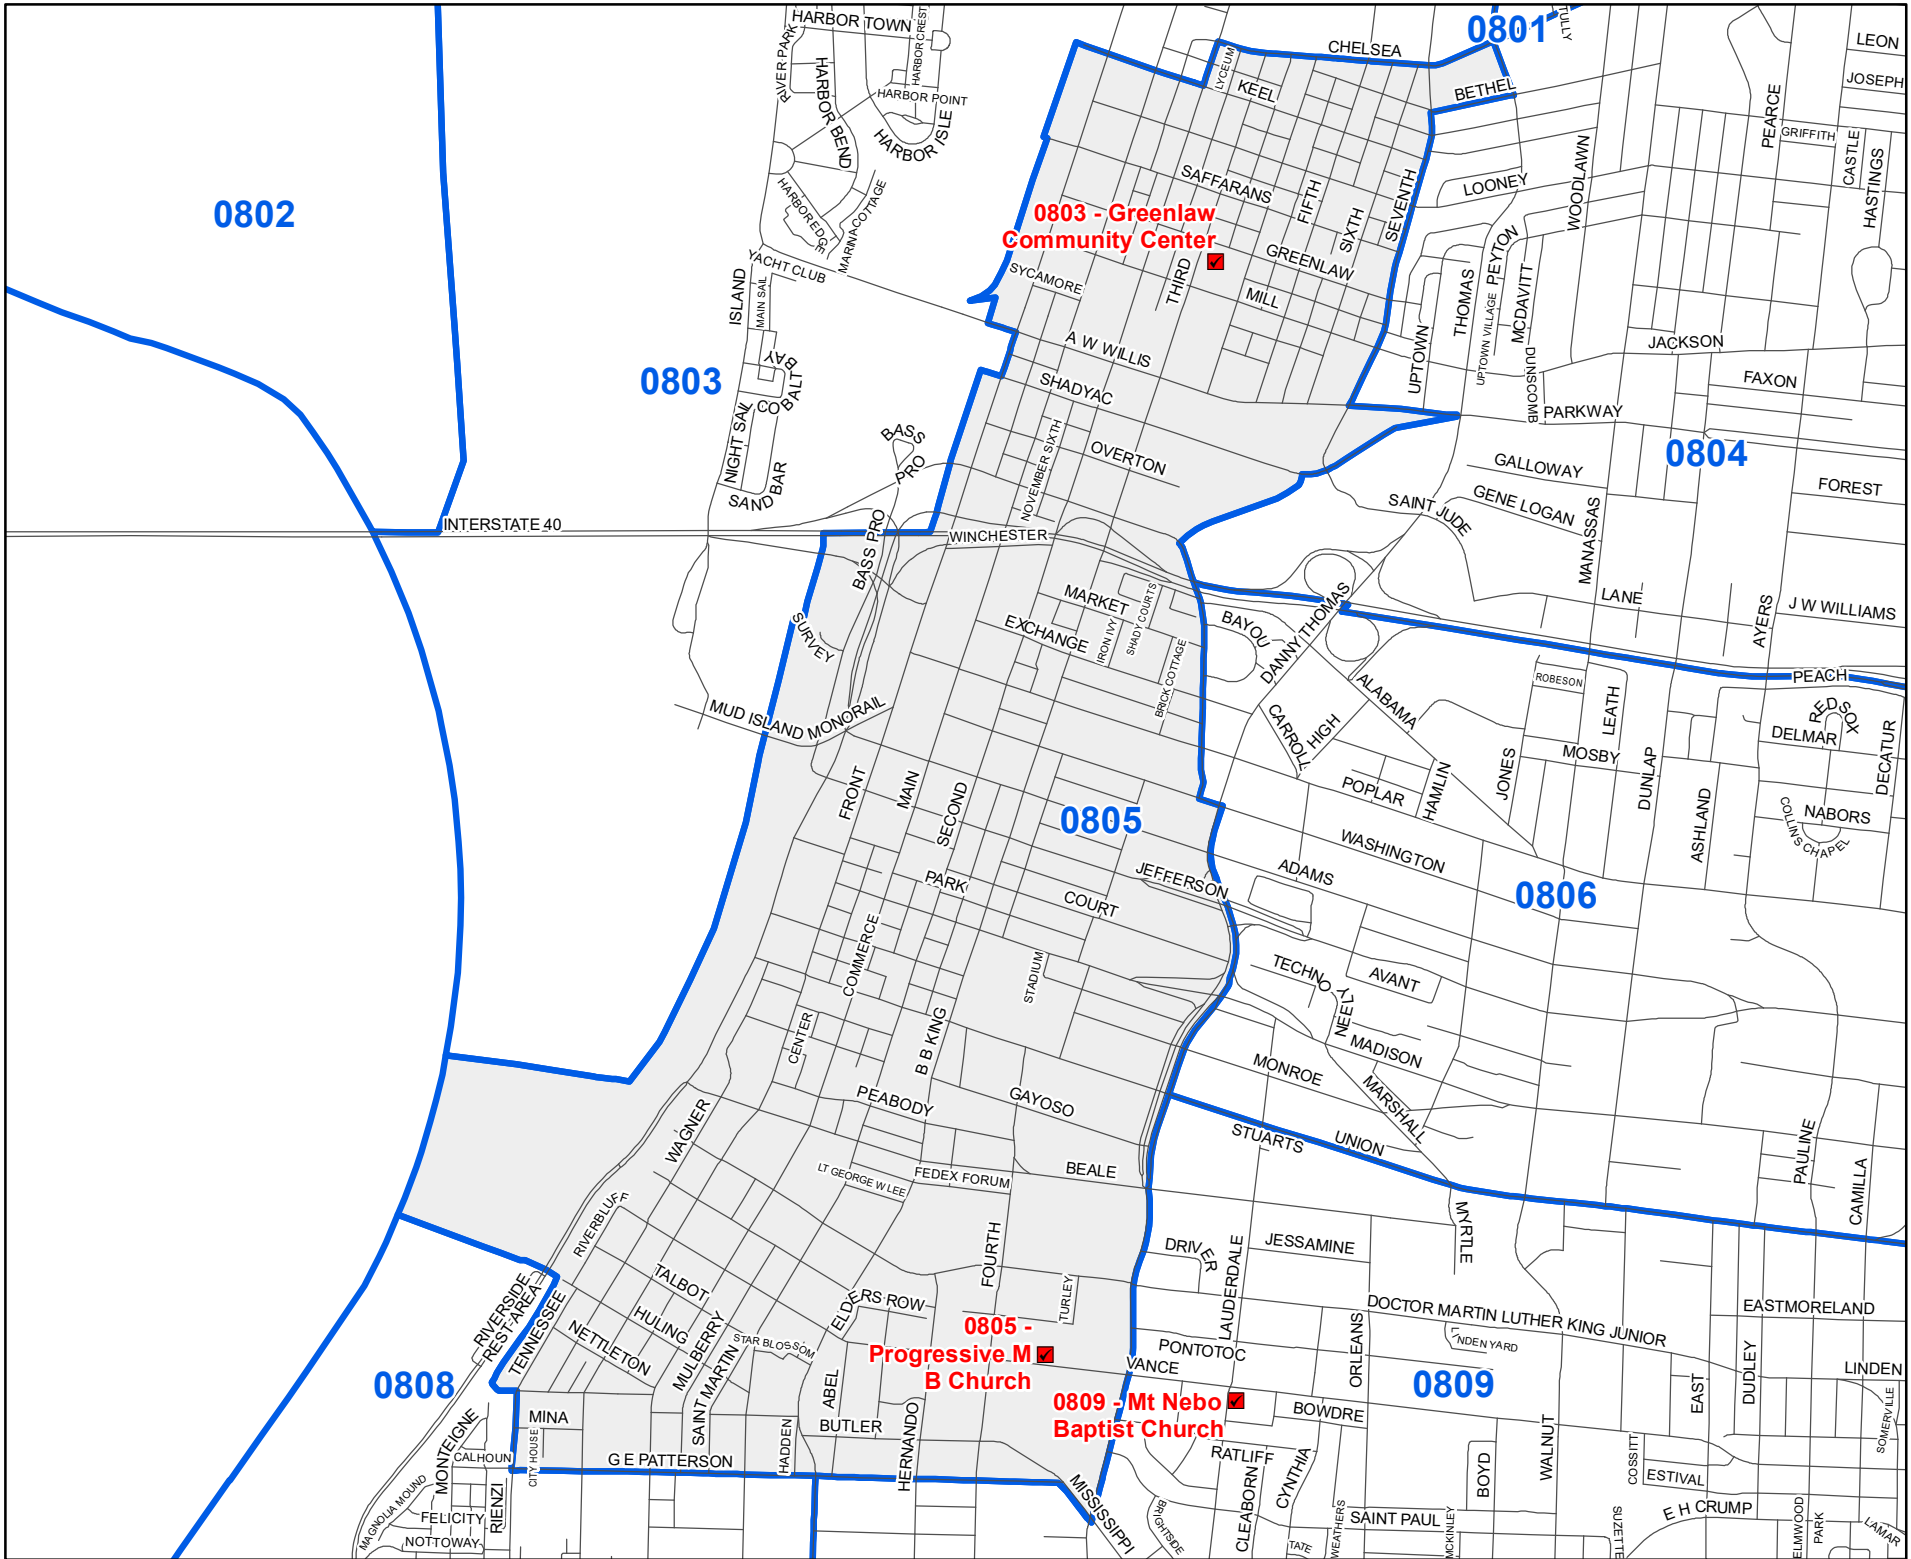

Shelby County TN

MARK LUTTRELL
Chairman

BENNIE SMITH
Secretary

KENDRA LEE
STEVE STAMSON
FRANK UHLHORN
Members

**0805
Precinct
Map**

Legend

- Streets
- Polling Locations
- ▭ Precincts