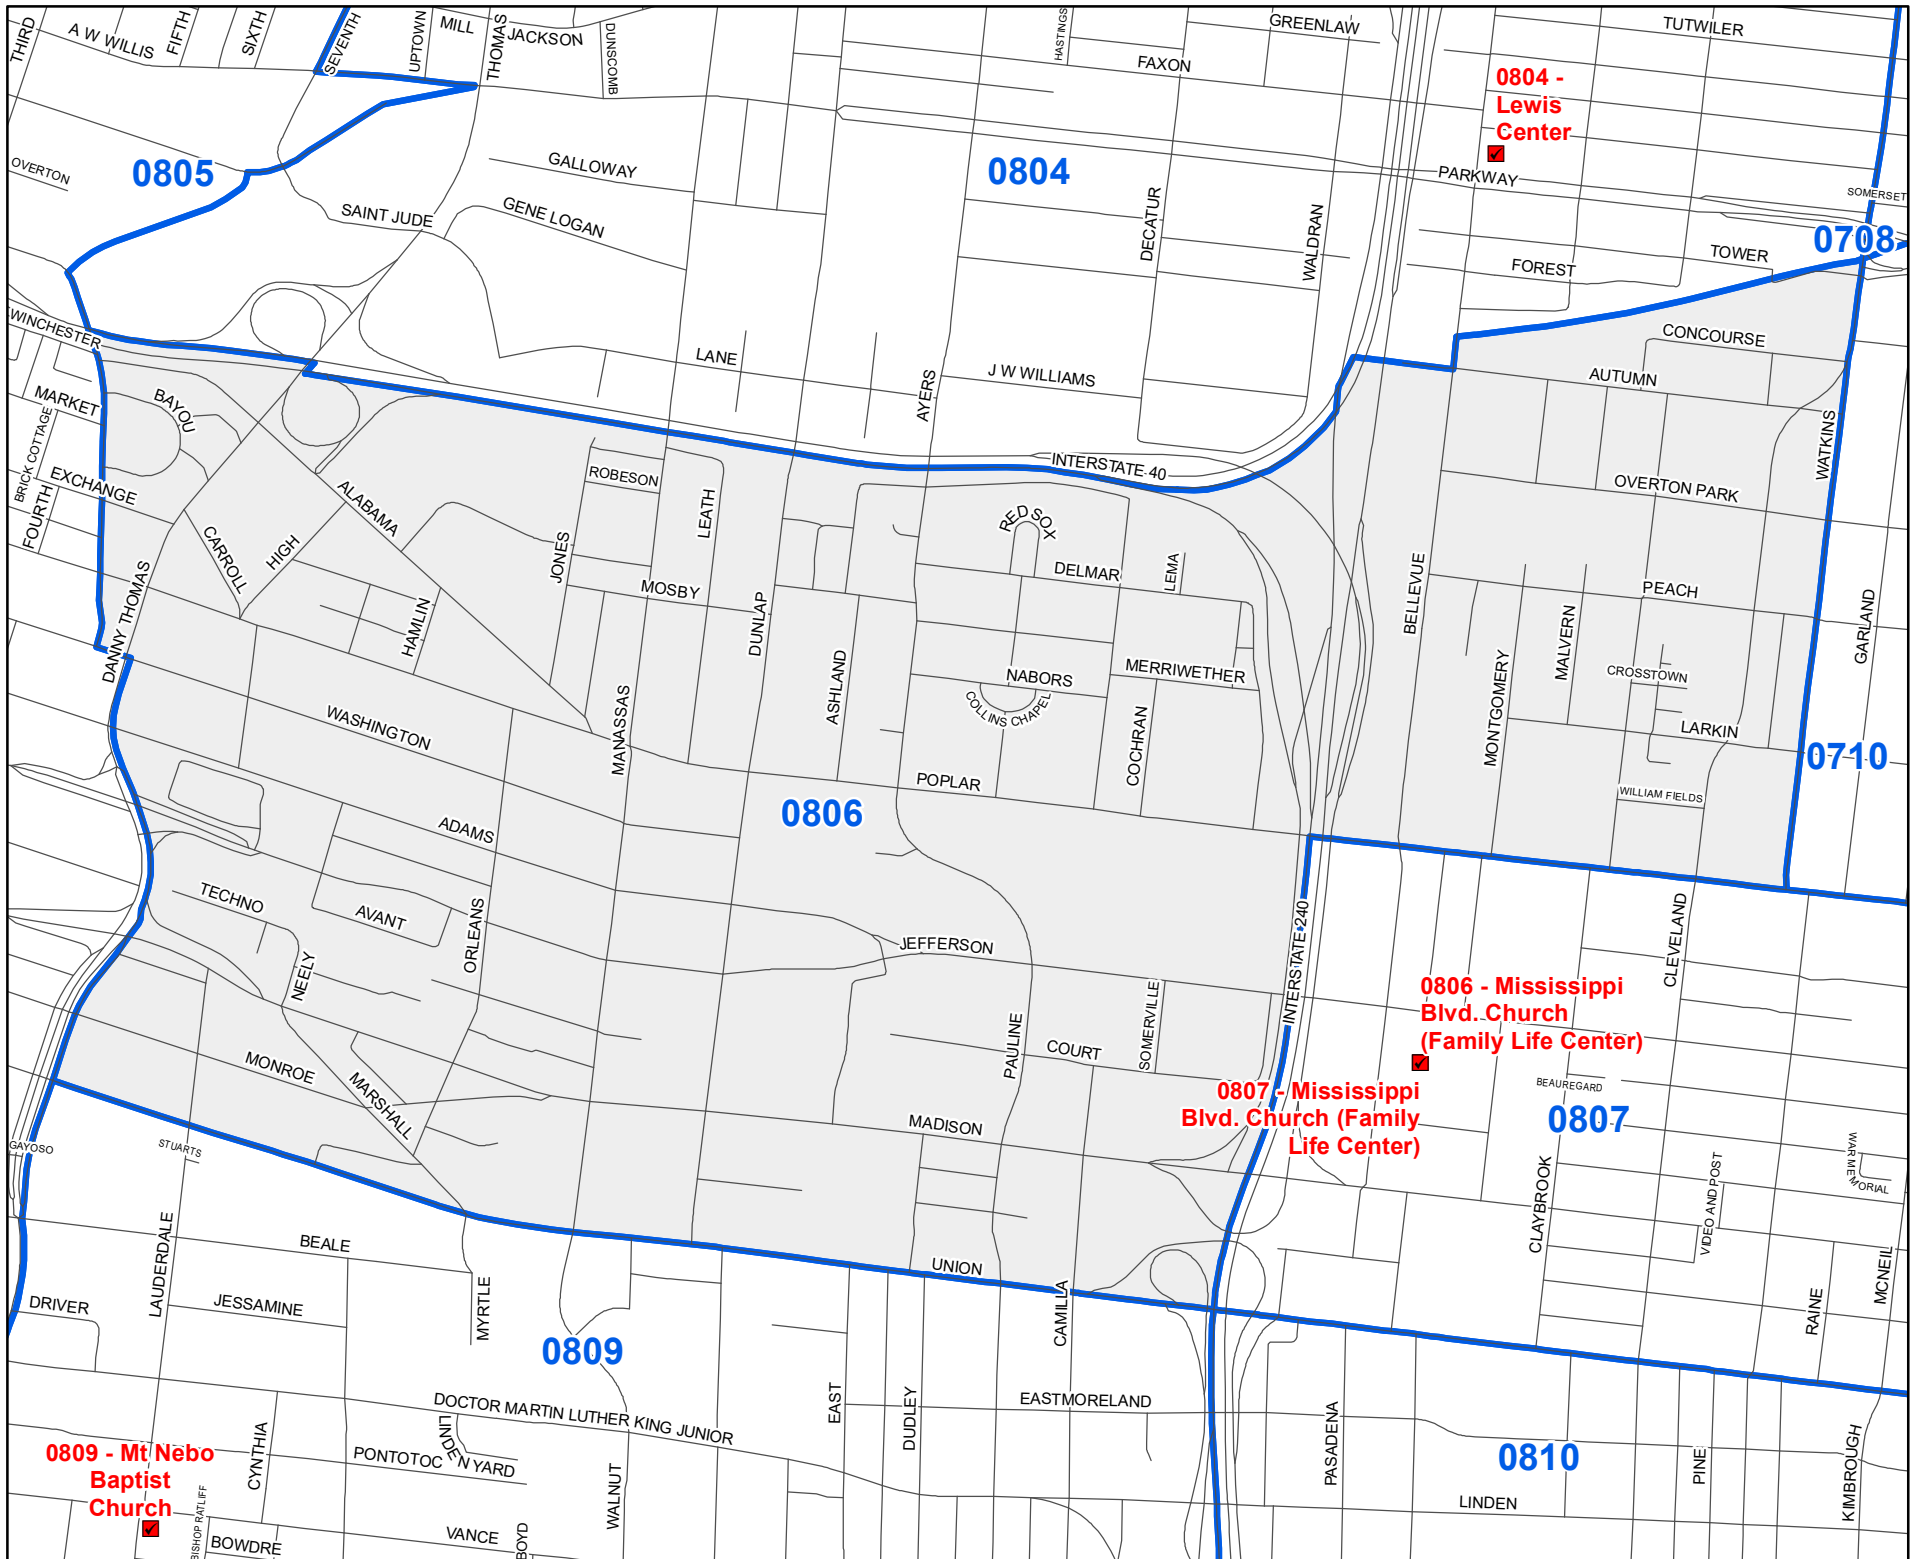

Shelby County TN

MARK LUTTRELL
Chairman

BENNIE SMITH
Secretary

KENDRA LEE
STEVE STAMSON
FRANK UHLHORN
Members

0806 Precinct Map

Legend

- Streets
- Polling Locations
- ▭ Precincts

Last Updated:
3/28/2022