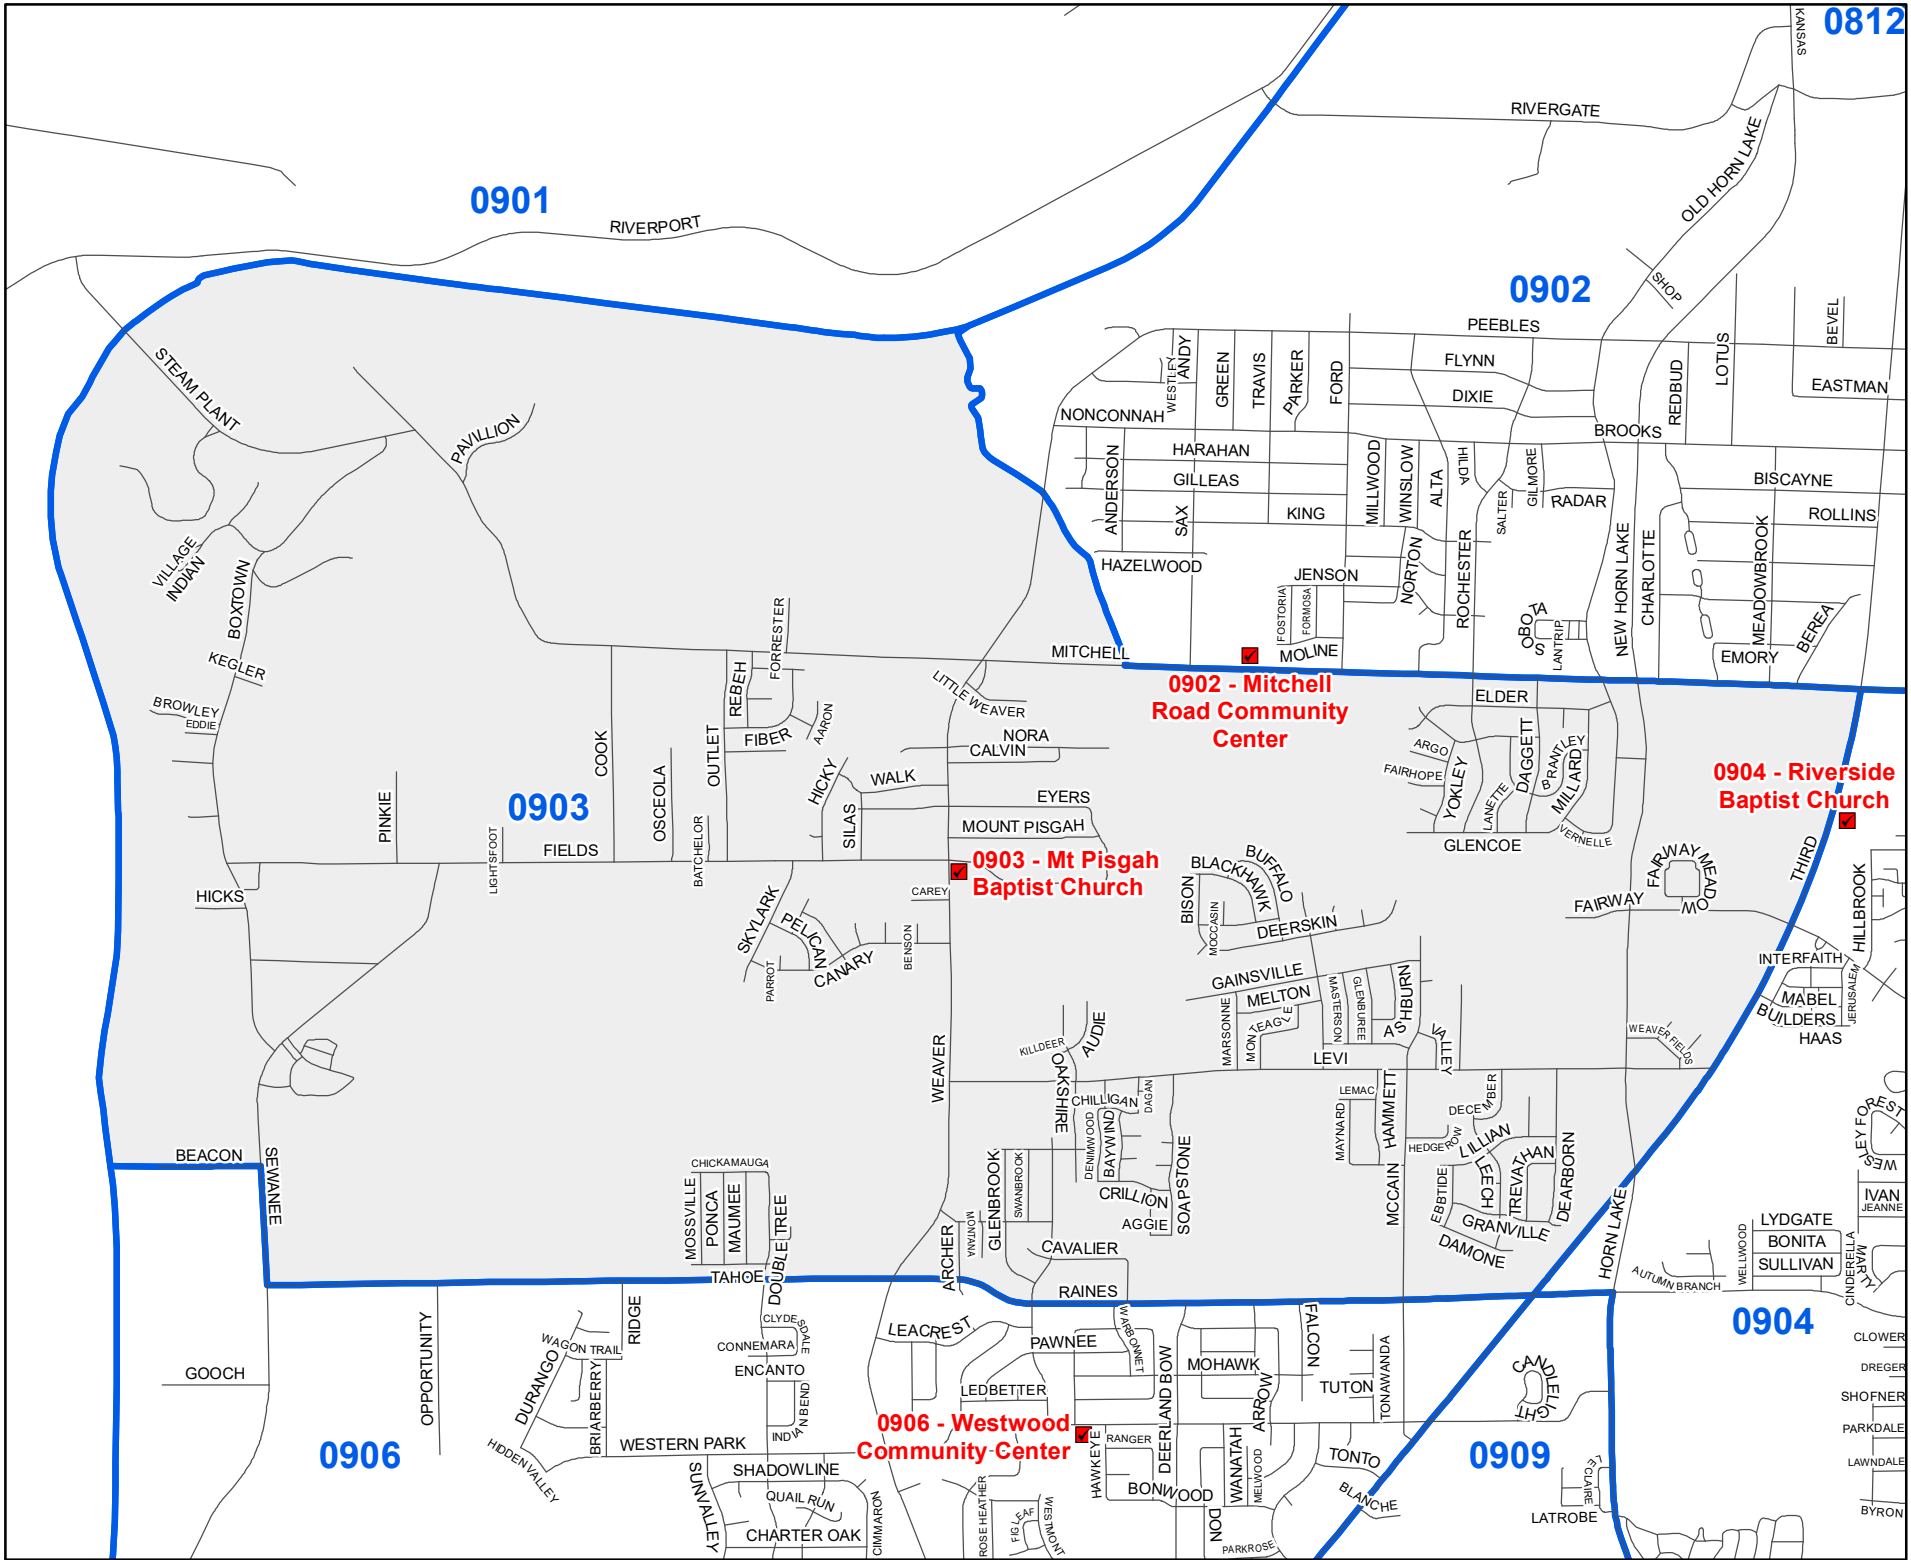

Shelby County TN

MARK LUTTRELL
Chairman

BENNIE SMITH
Secretary

KENDRA LEE
STEVE STAMON
FRANK UHLHORN
Members

2019 Precinct Map

Legend

- Streets
- Polling Locations
- Precincts

Last Updated:
3/28/2022