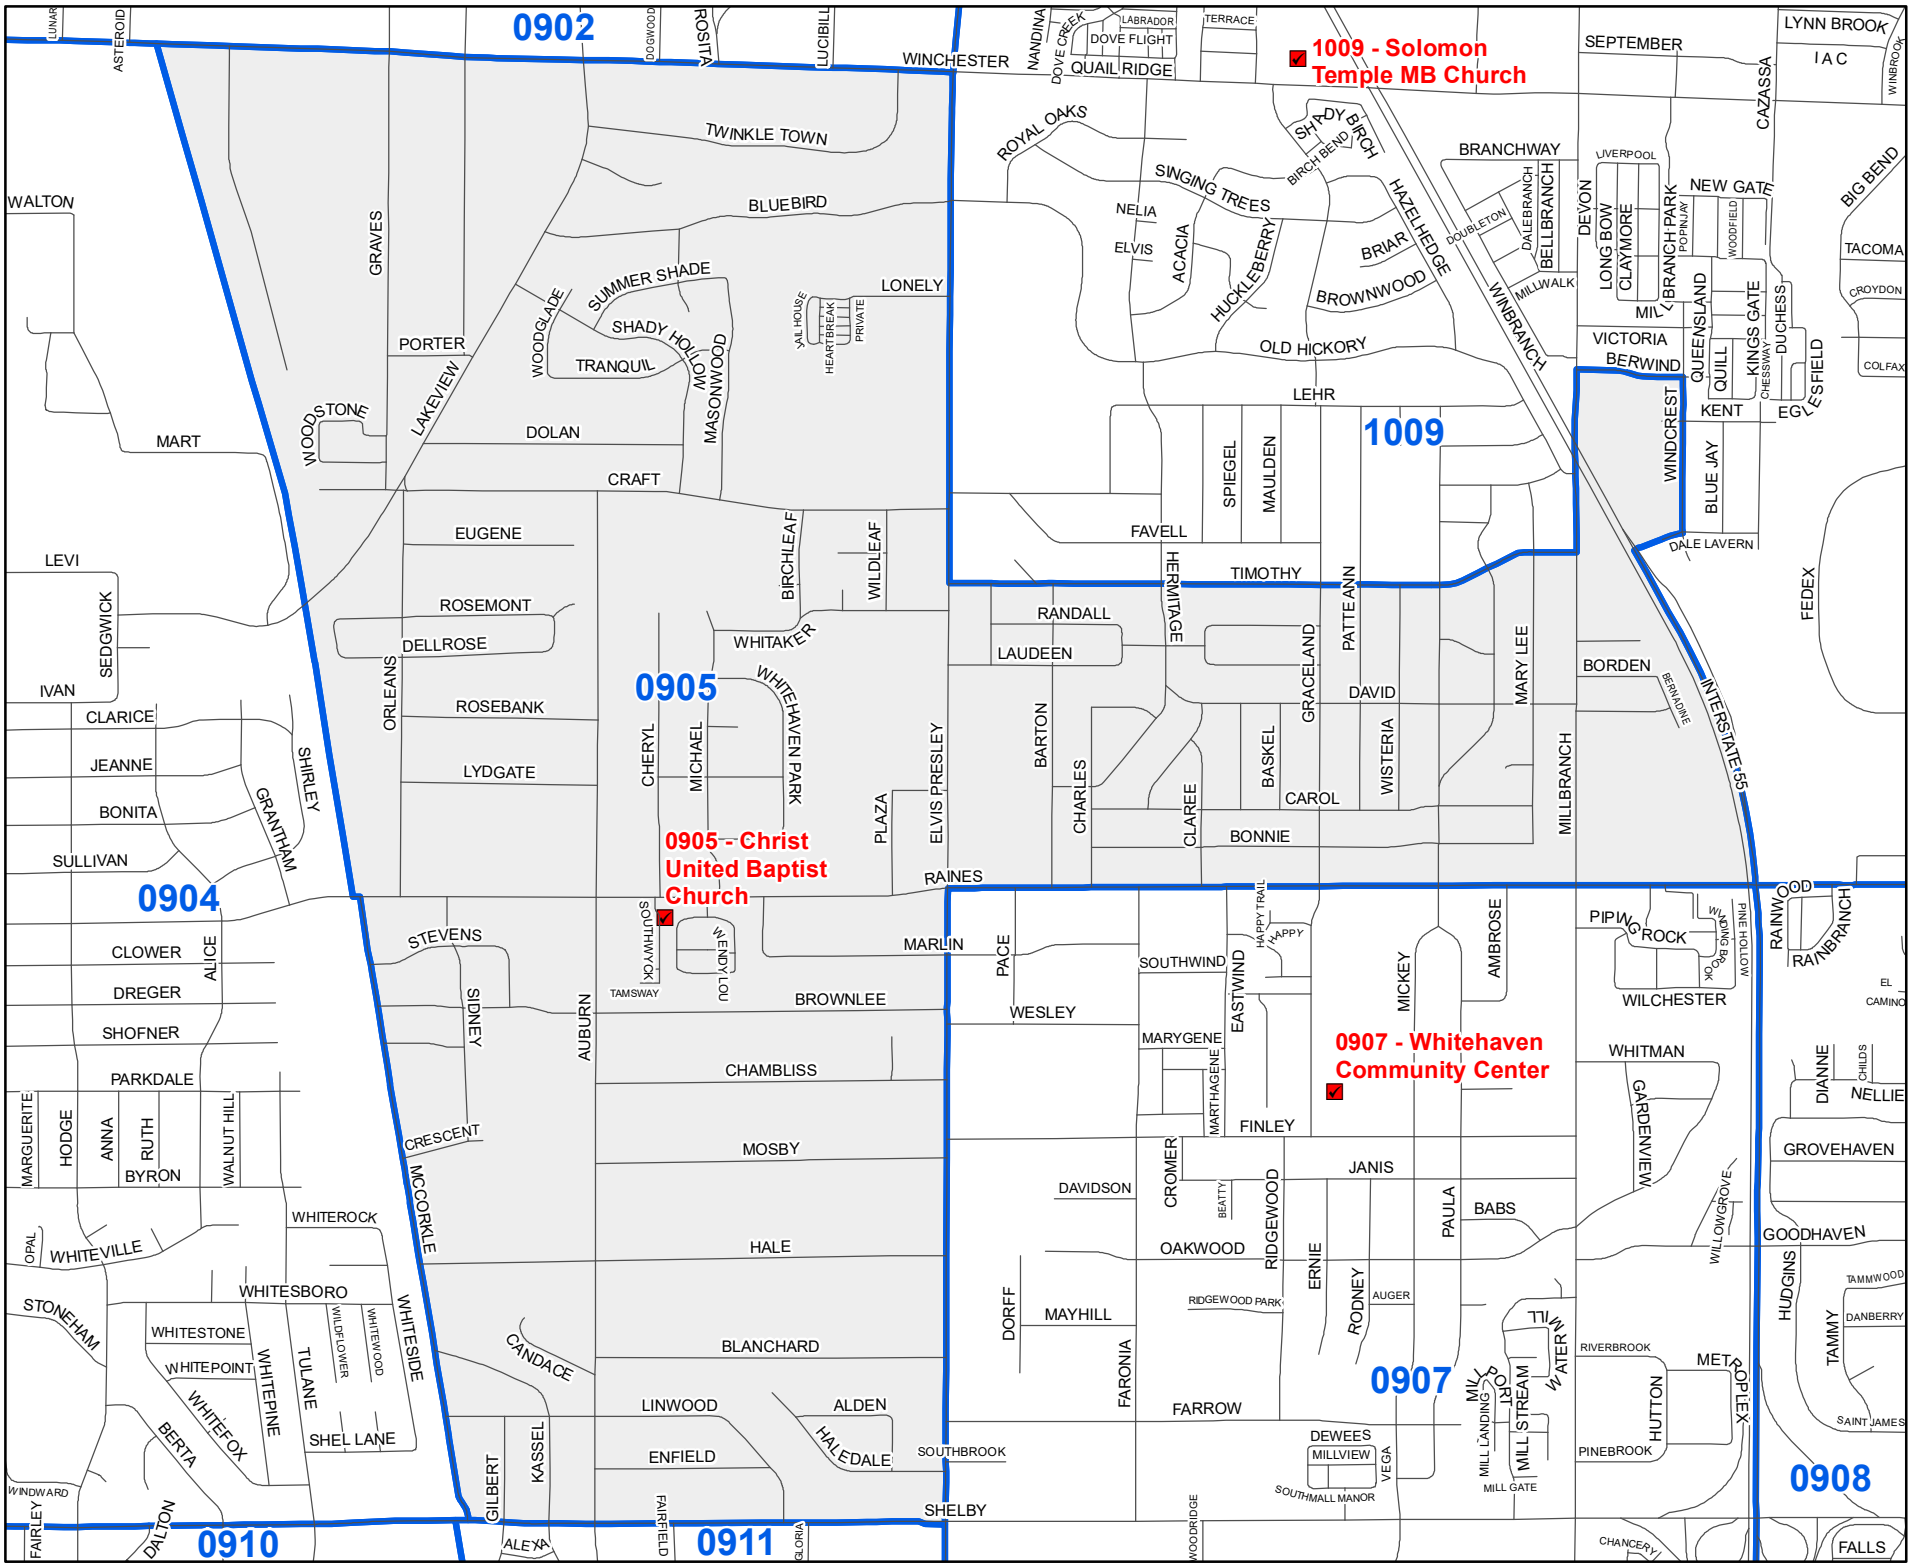

Shelby County TN

MARK LUTTRELL  
Chairman

BENNIE SMITH  
Secretary

KENDRA LEE  
STEVE STAMSON  
FRANK UHLHORN  
Members

0905 Precinct Map

Legend

- Streets
- Polling Locations
- Precincts

Last Updated:  
3/28/2022