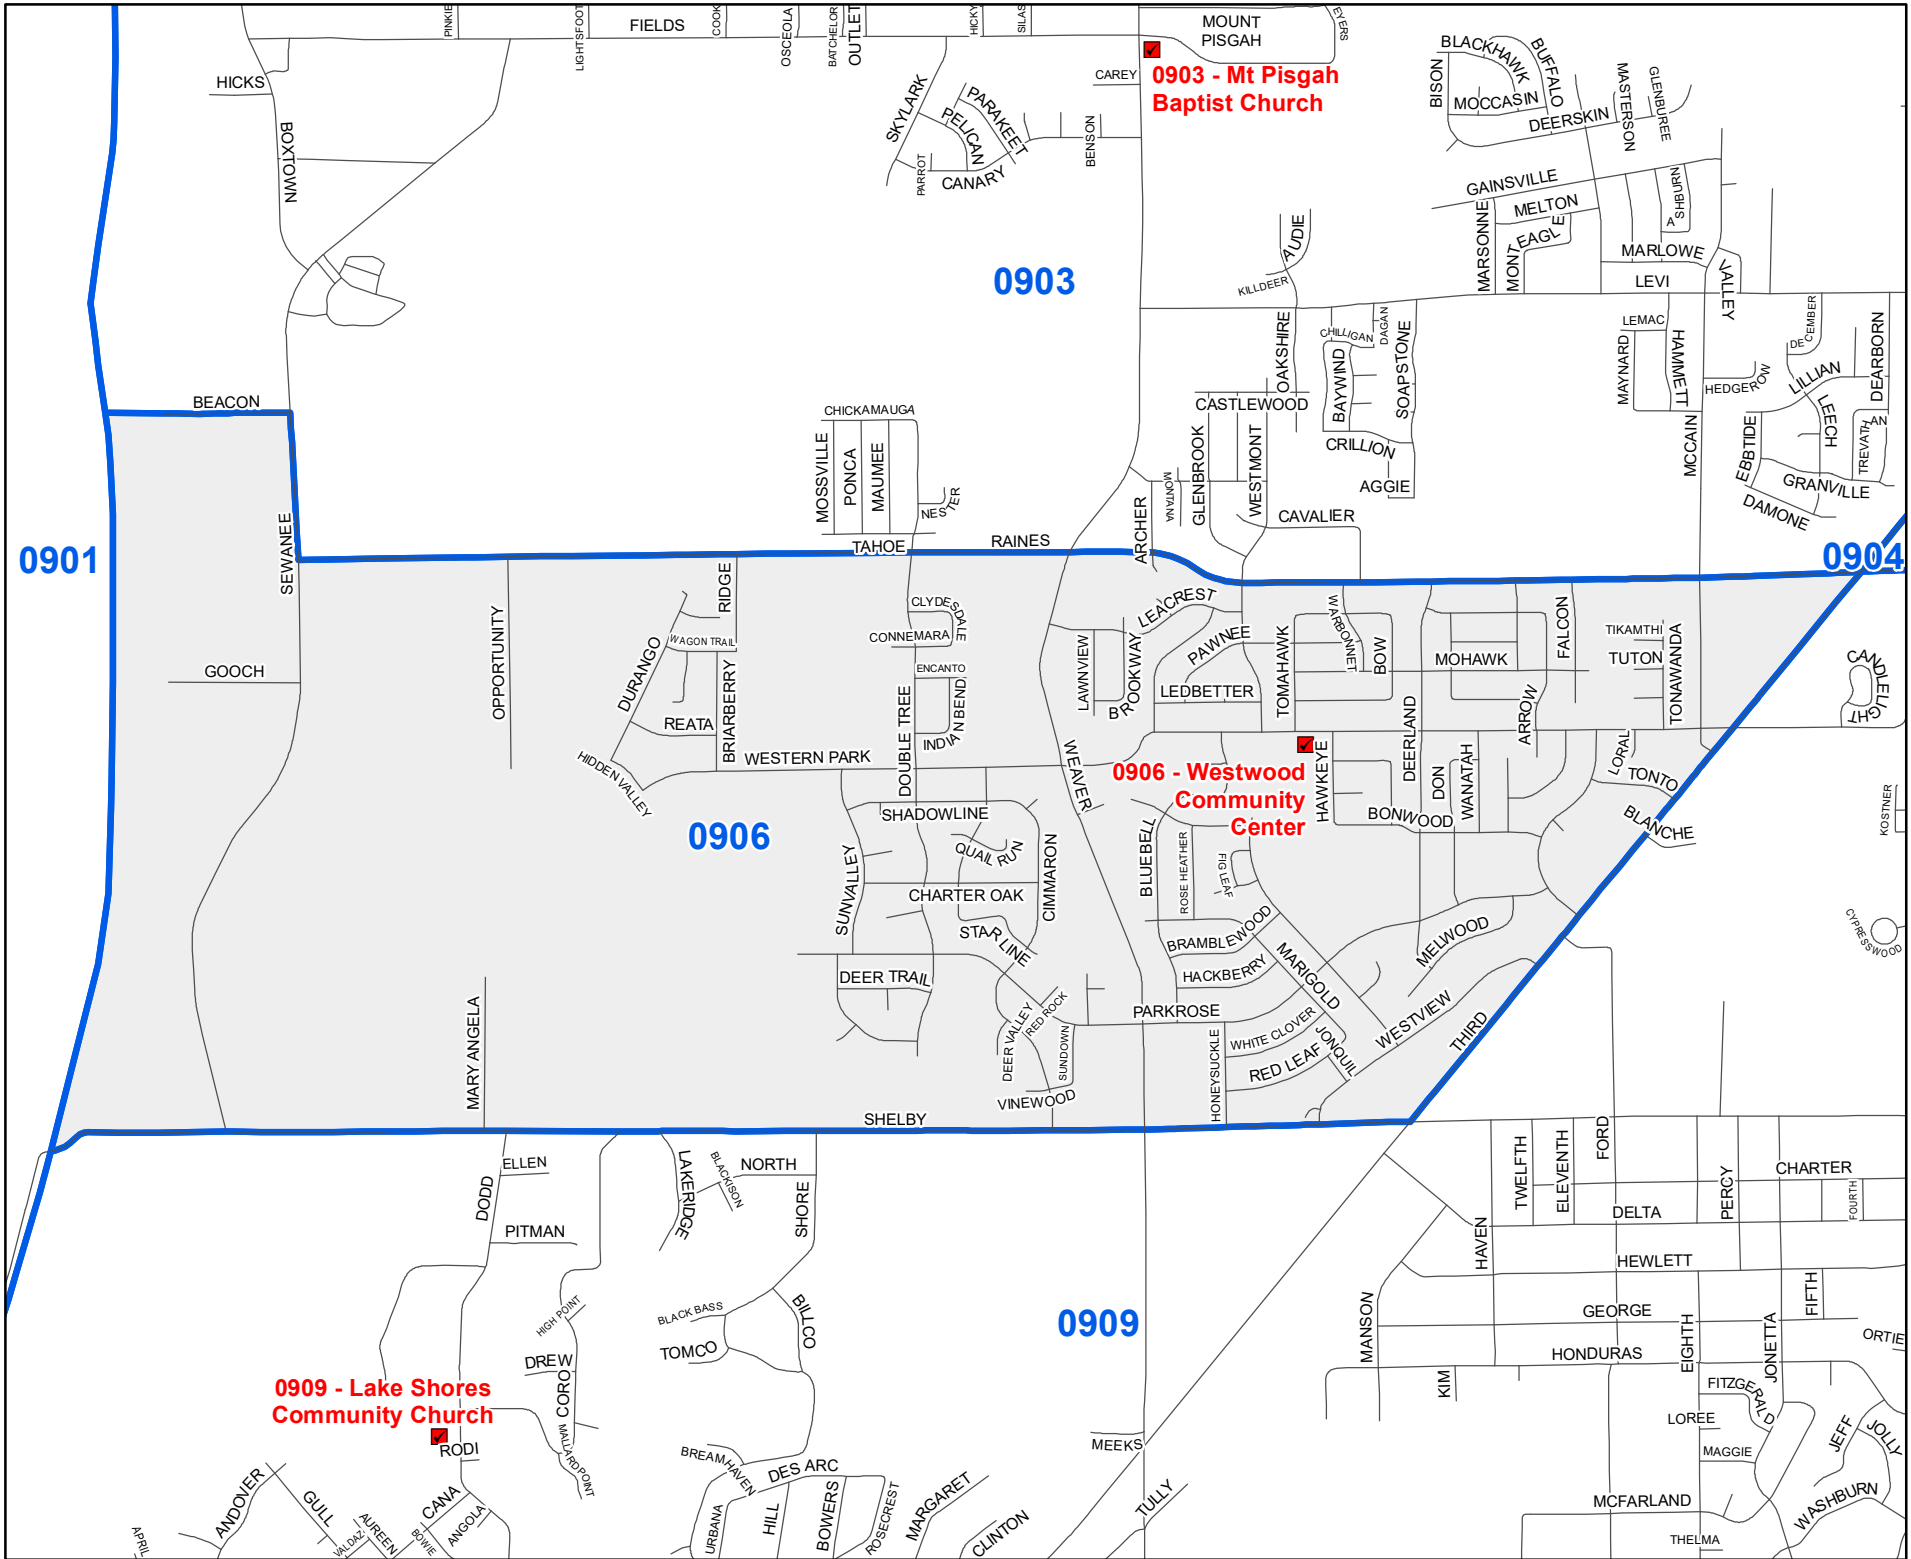

Shelby County TN

MARK LUTTRELL
Chairman

BENNIE SMITH
Secretary

KENDRA LEE
STEVE STAMSON
FRANK UHLHORN
Members

**0906
Precinct Map**

Legend

-  Streets
-  Polling Locations
-  Precincts