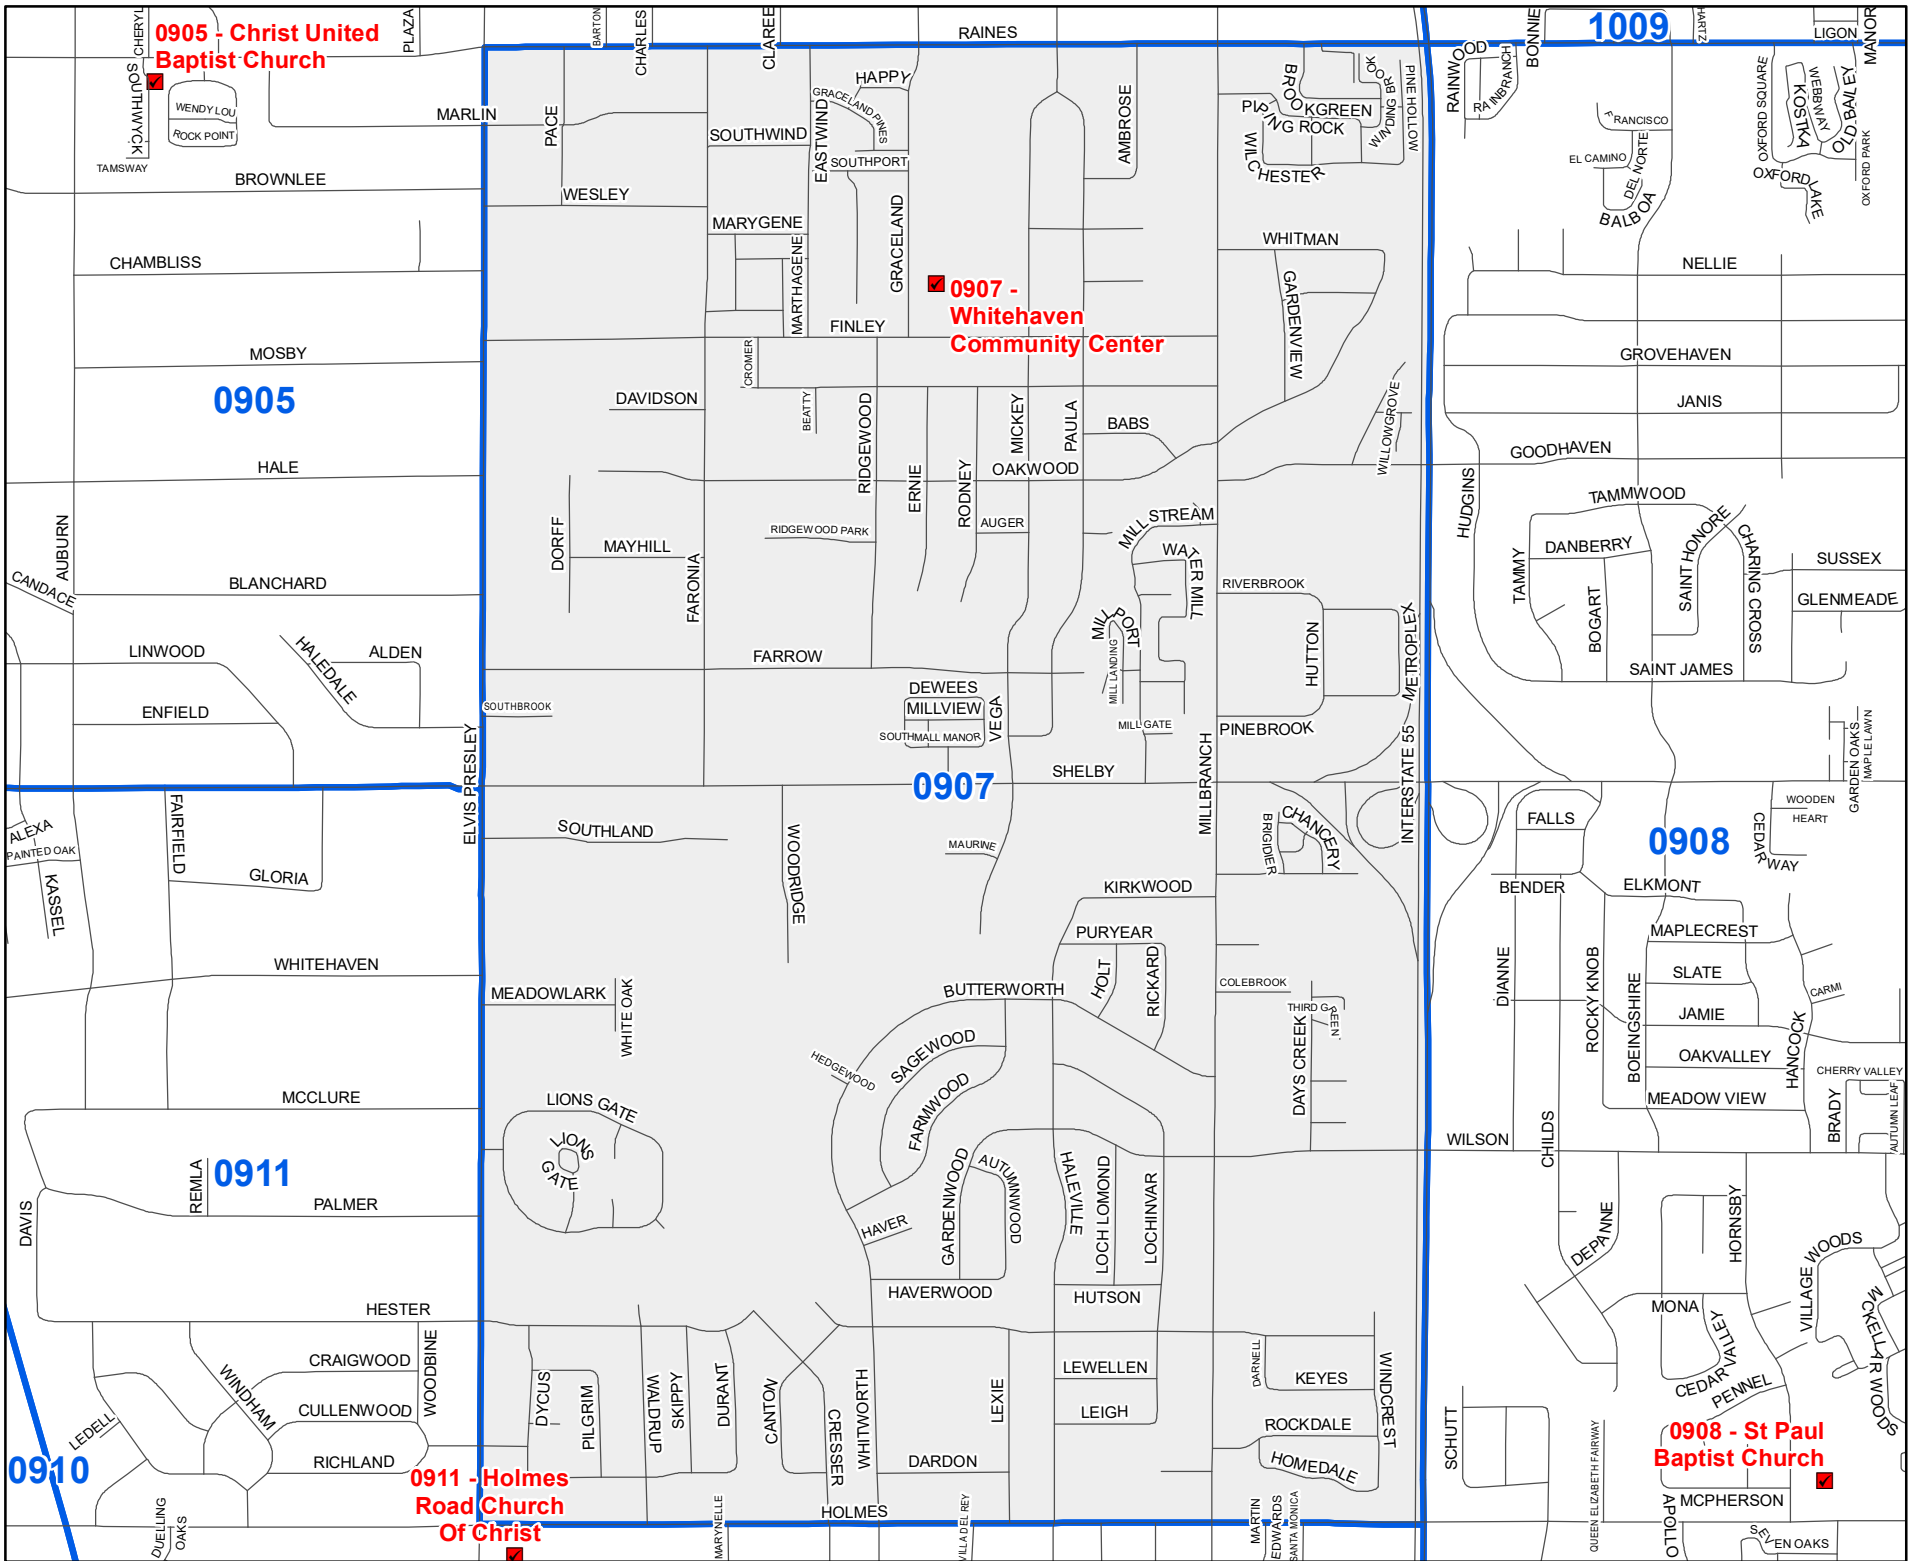

Shelby County TN

MARK LUTTRELL
Chairman

BENNIE SMITH
Secretary

KENDRA LEE
STEVE STAMSON
FRANK UHLHORN
Members

0907 Precinct Map

Legend

- Streets
- Polling Locations
- Precincts

Last Updated:
3/28/2022