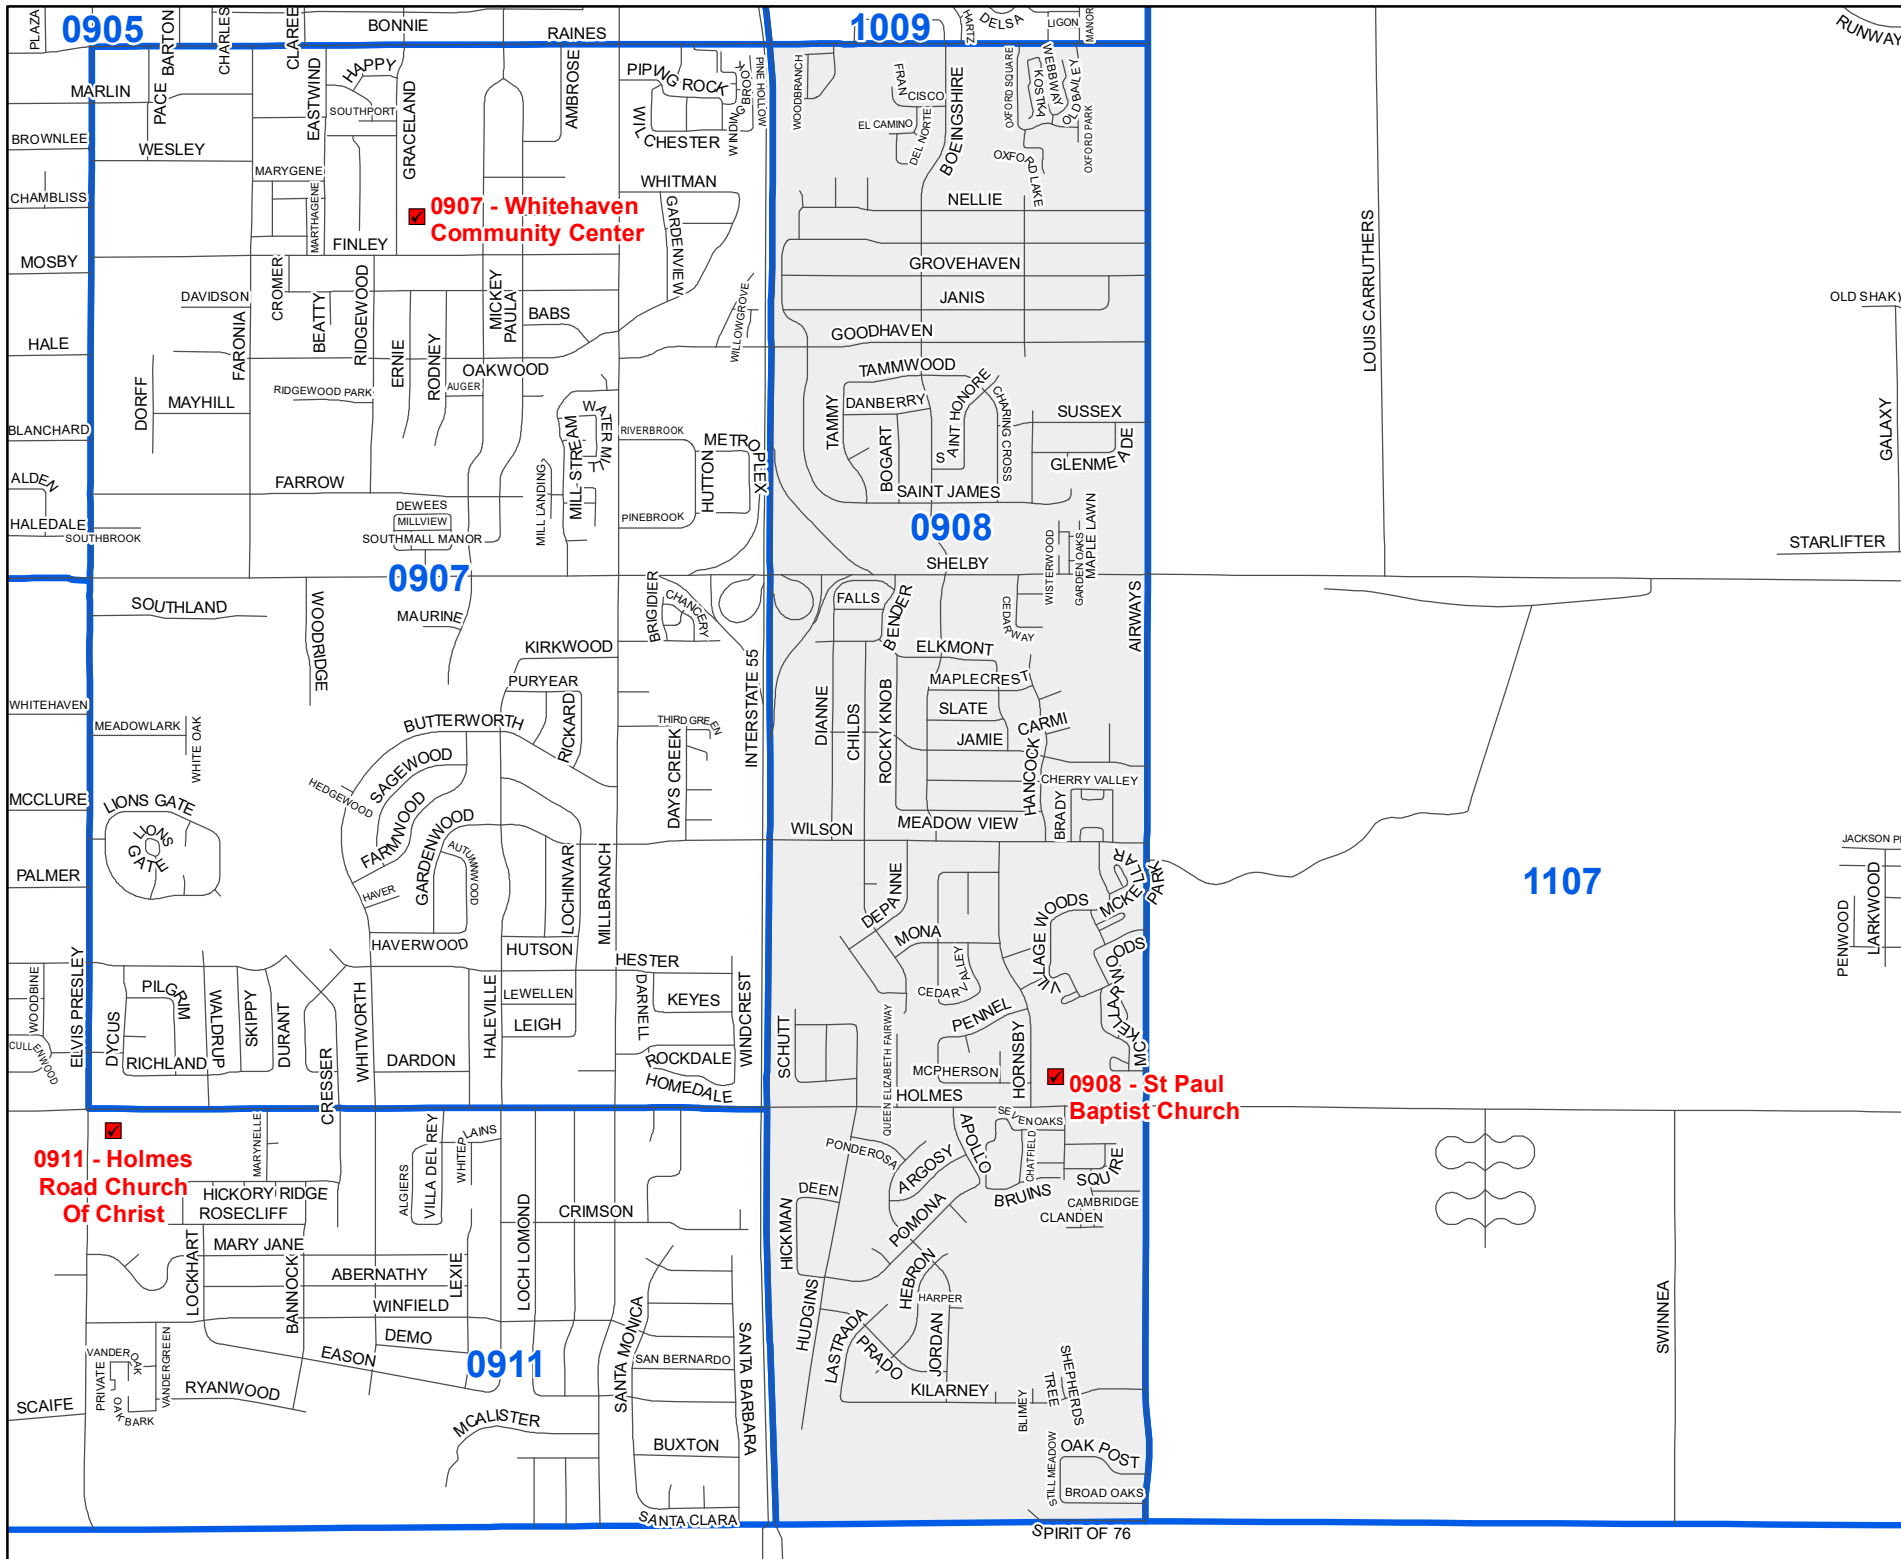

Shelby County TN

MARK LUTTRELL
Chairman

BENNIE SMITH
Secretary

KENDRA LEE
STEVE STAMSON
FRANK UHLHORN
Members

0908 Precinct Map

0907 - Whitehaven
Community Center

0908 - St Paul
Baptist Church

0911 - Holmes
Road Church
Of Christ

Legend

- Streets
- Polling Locations
- Precincts