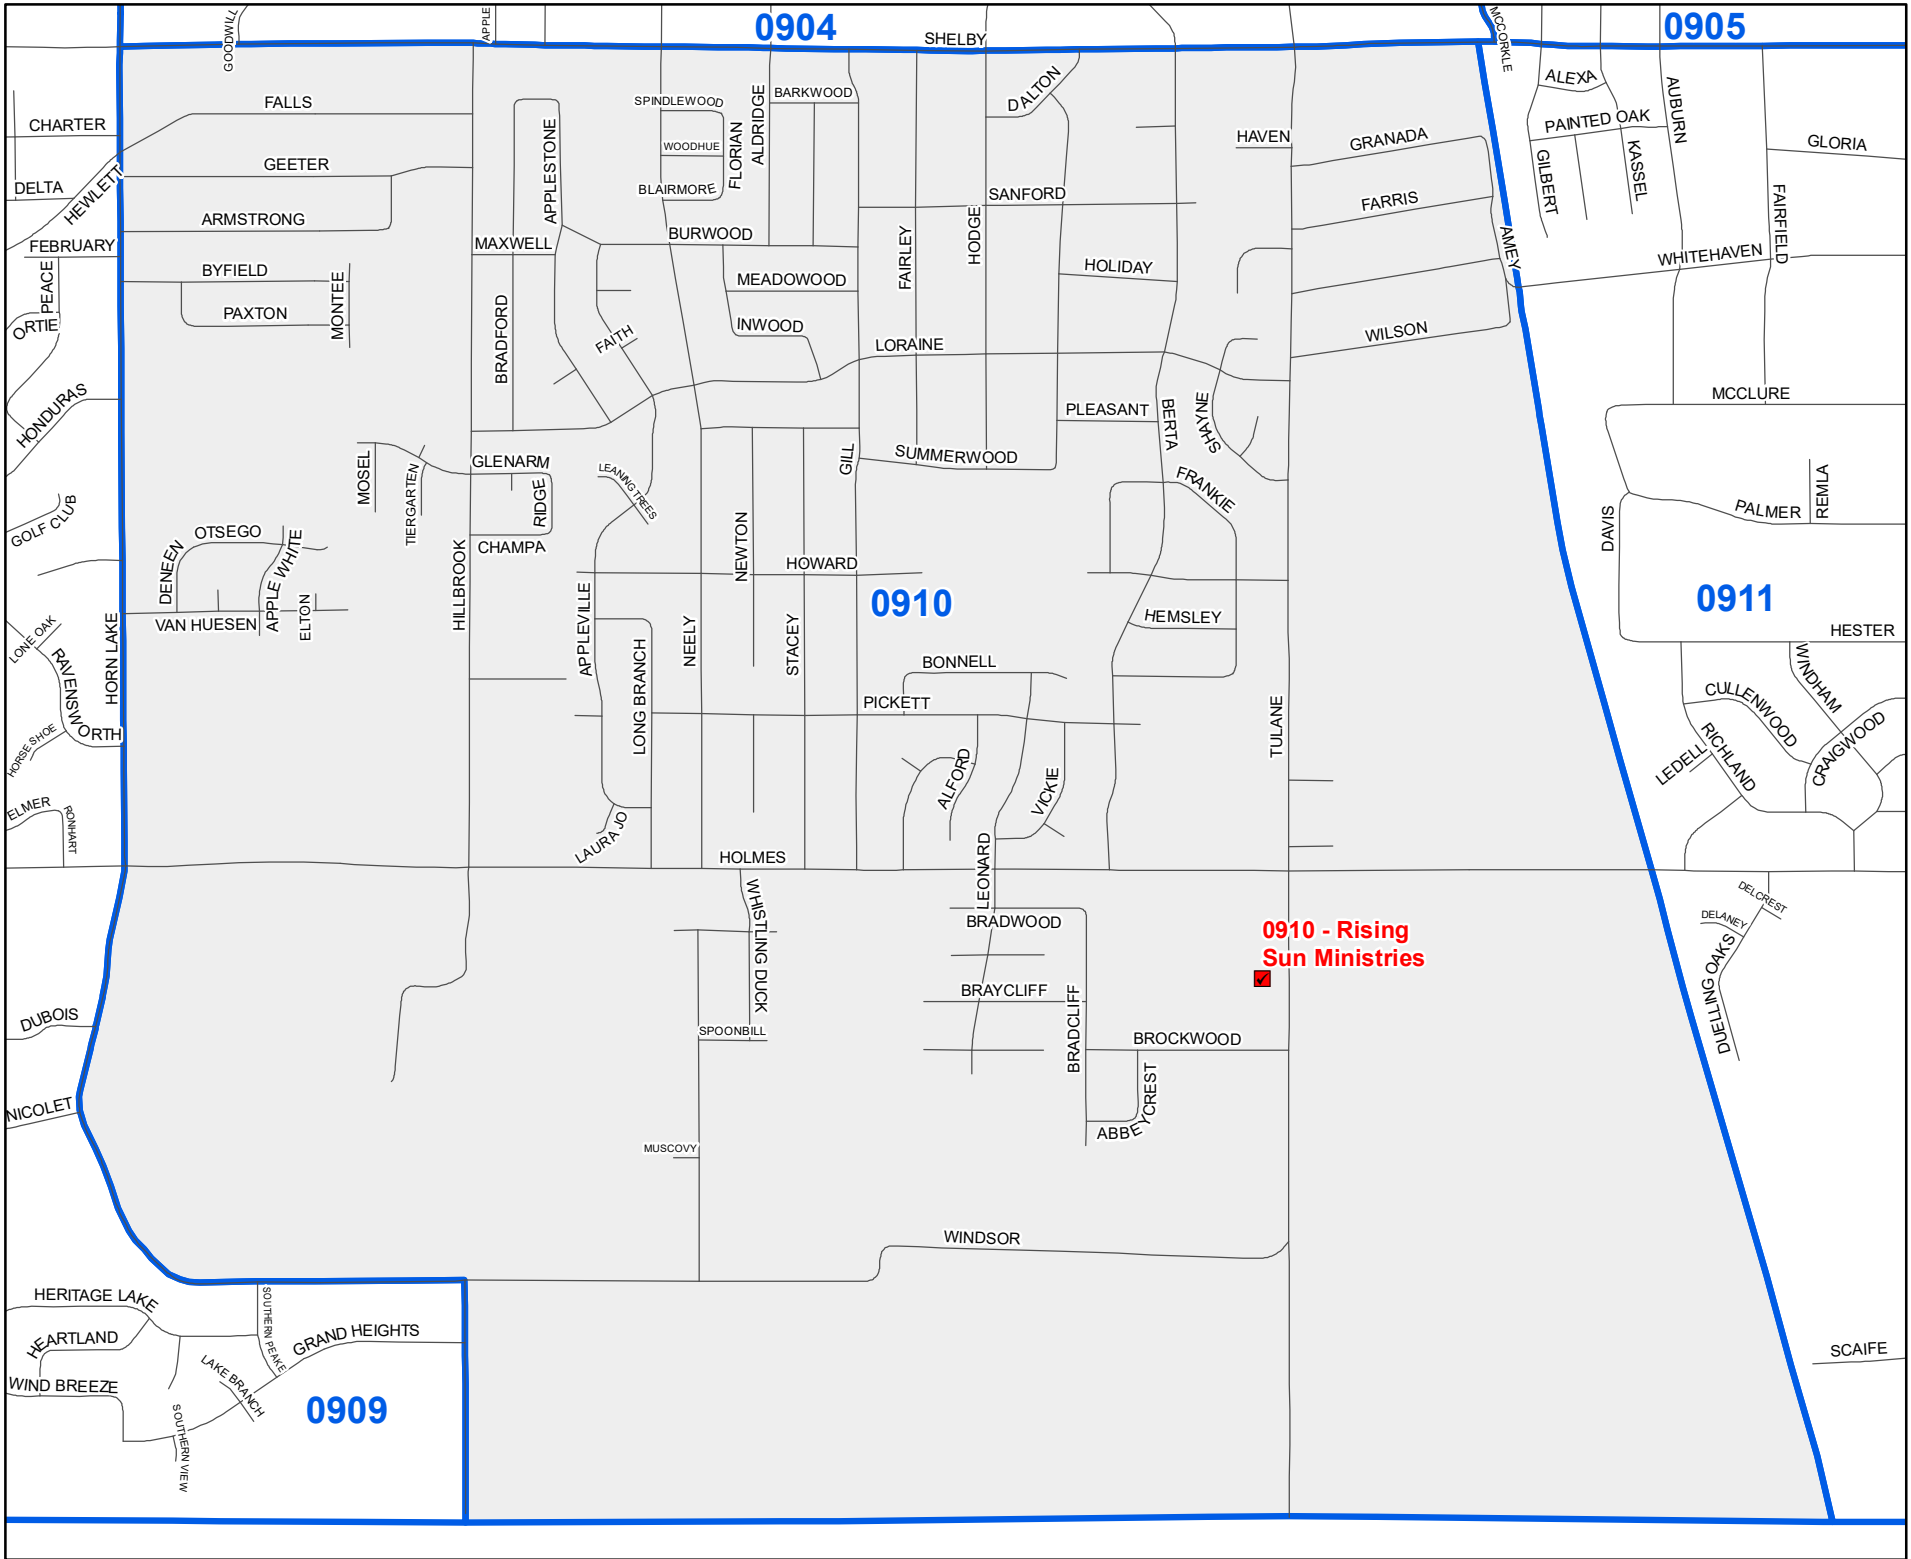

Shelby County TN

MARK LUTTRELL
Chairman

BENNIE SMITH
Secretary

KENDRA LEE
STEVE STAMSON
FRANK UHLHORN
Members

0910 Precinct Map

Legend

- Streets
- Polling Locations
- ▭ Precincts