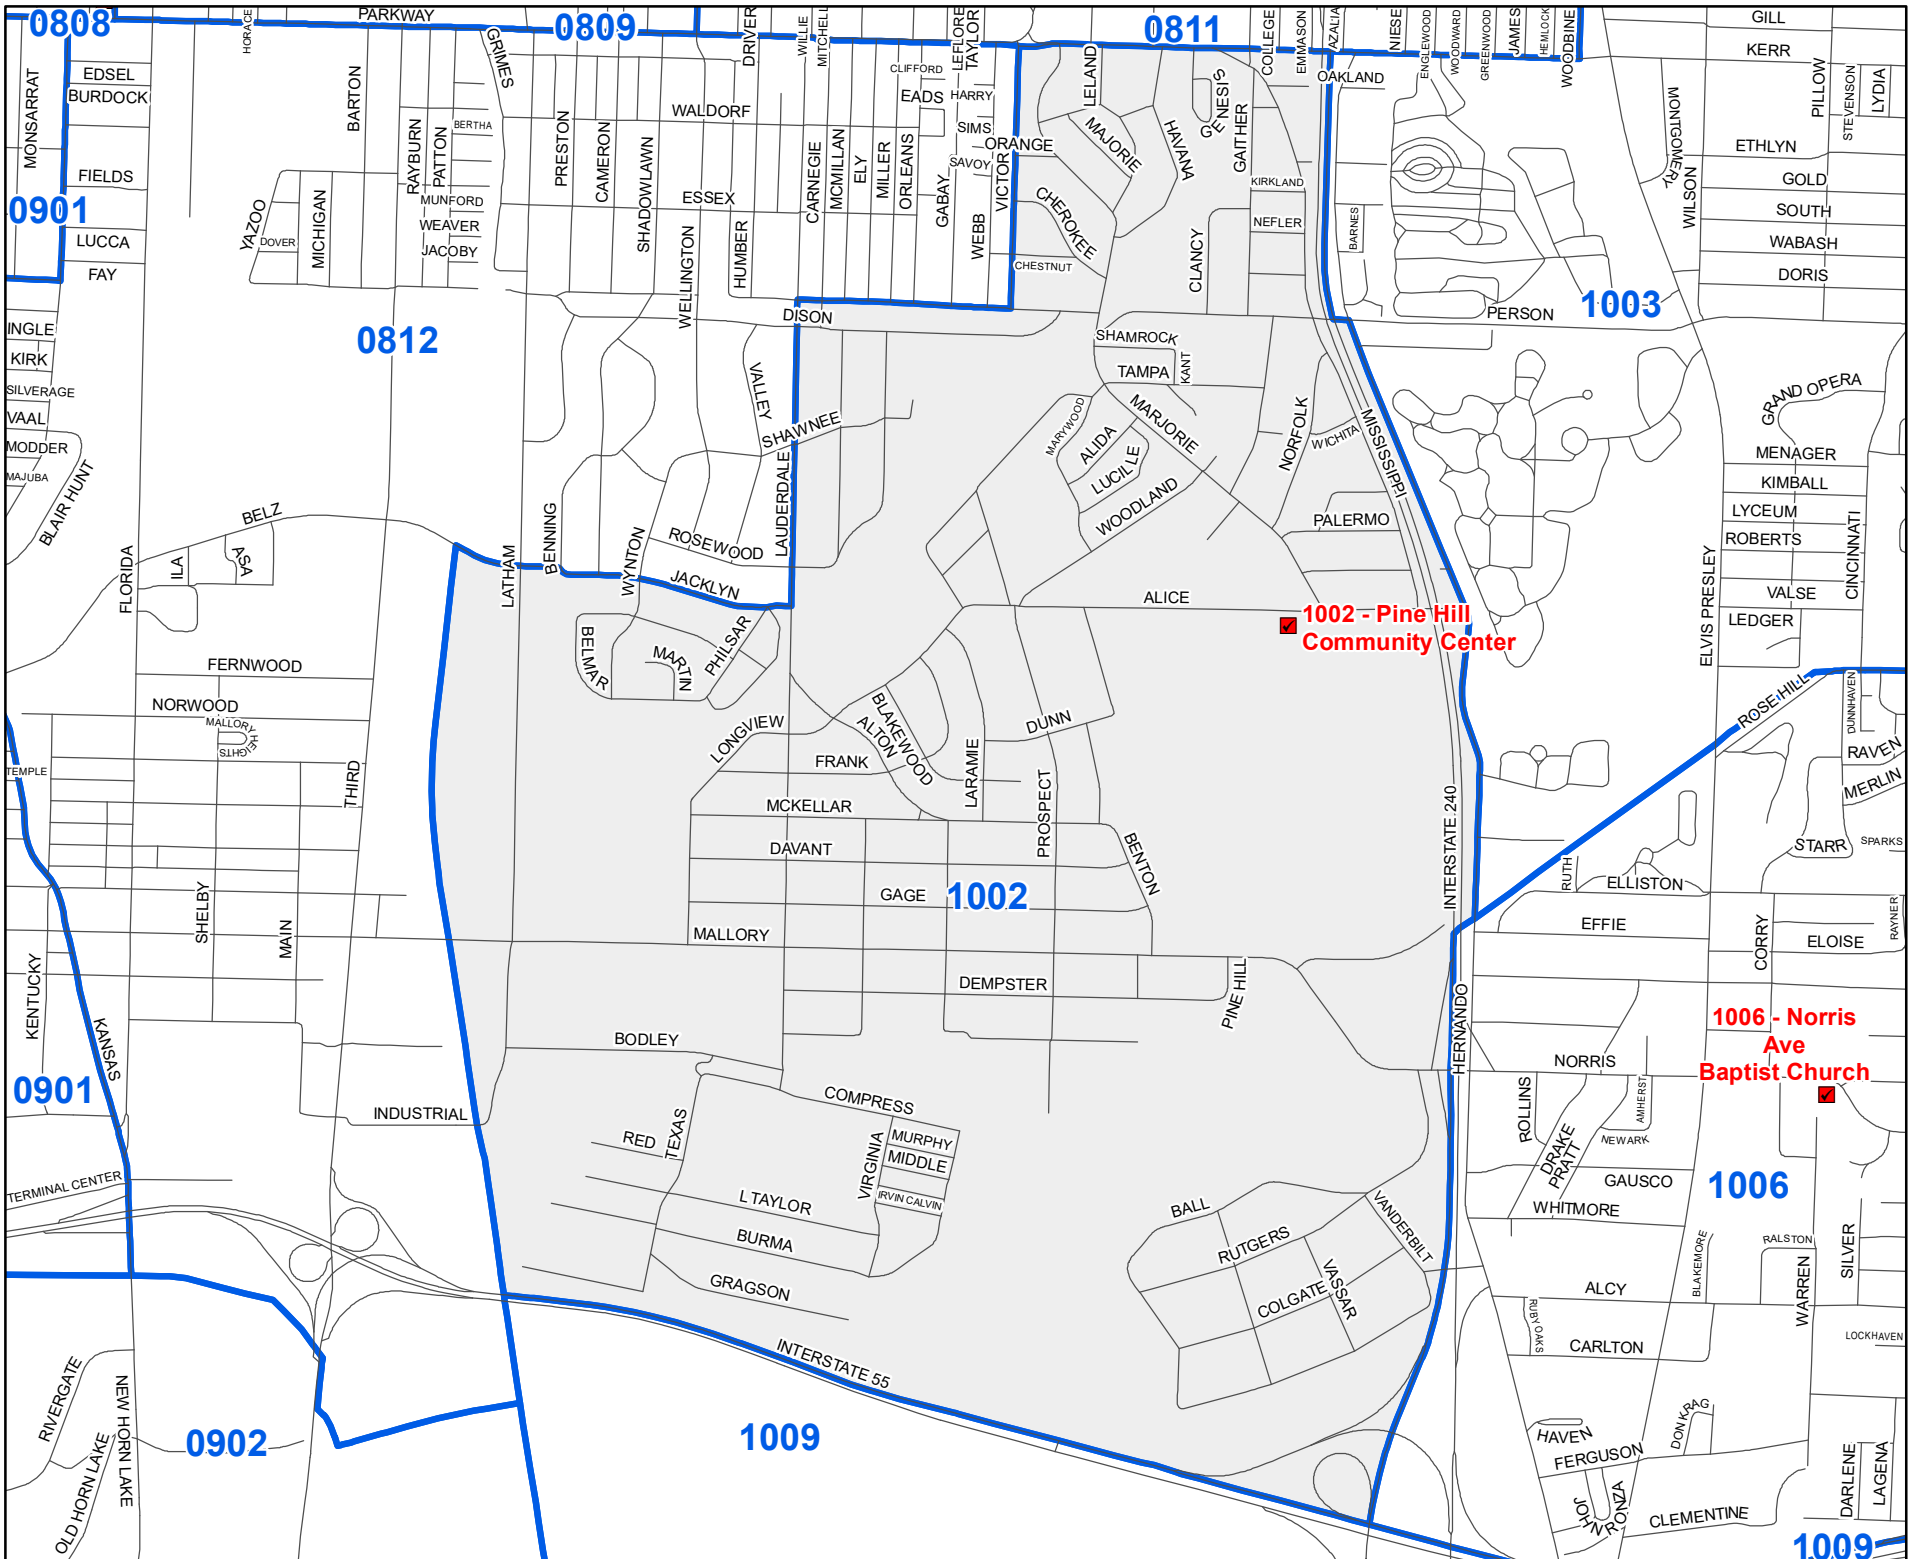

Shelby County TN

MARK LUTTRELL
Chairman

BENNIE SMITH
Secretary

KENDRA LEE
STEVE STAMSON
FRANK UHLHORN
Members

1002 Precinct Map

Legend

- Streets
- Polling Locations
- Precincts