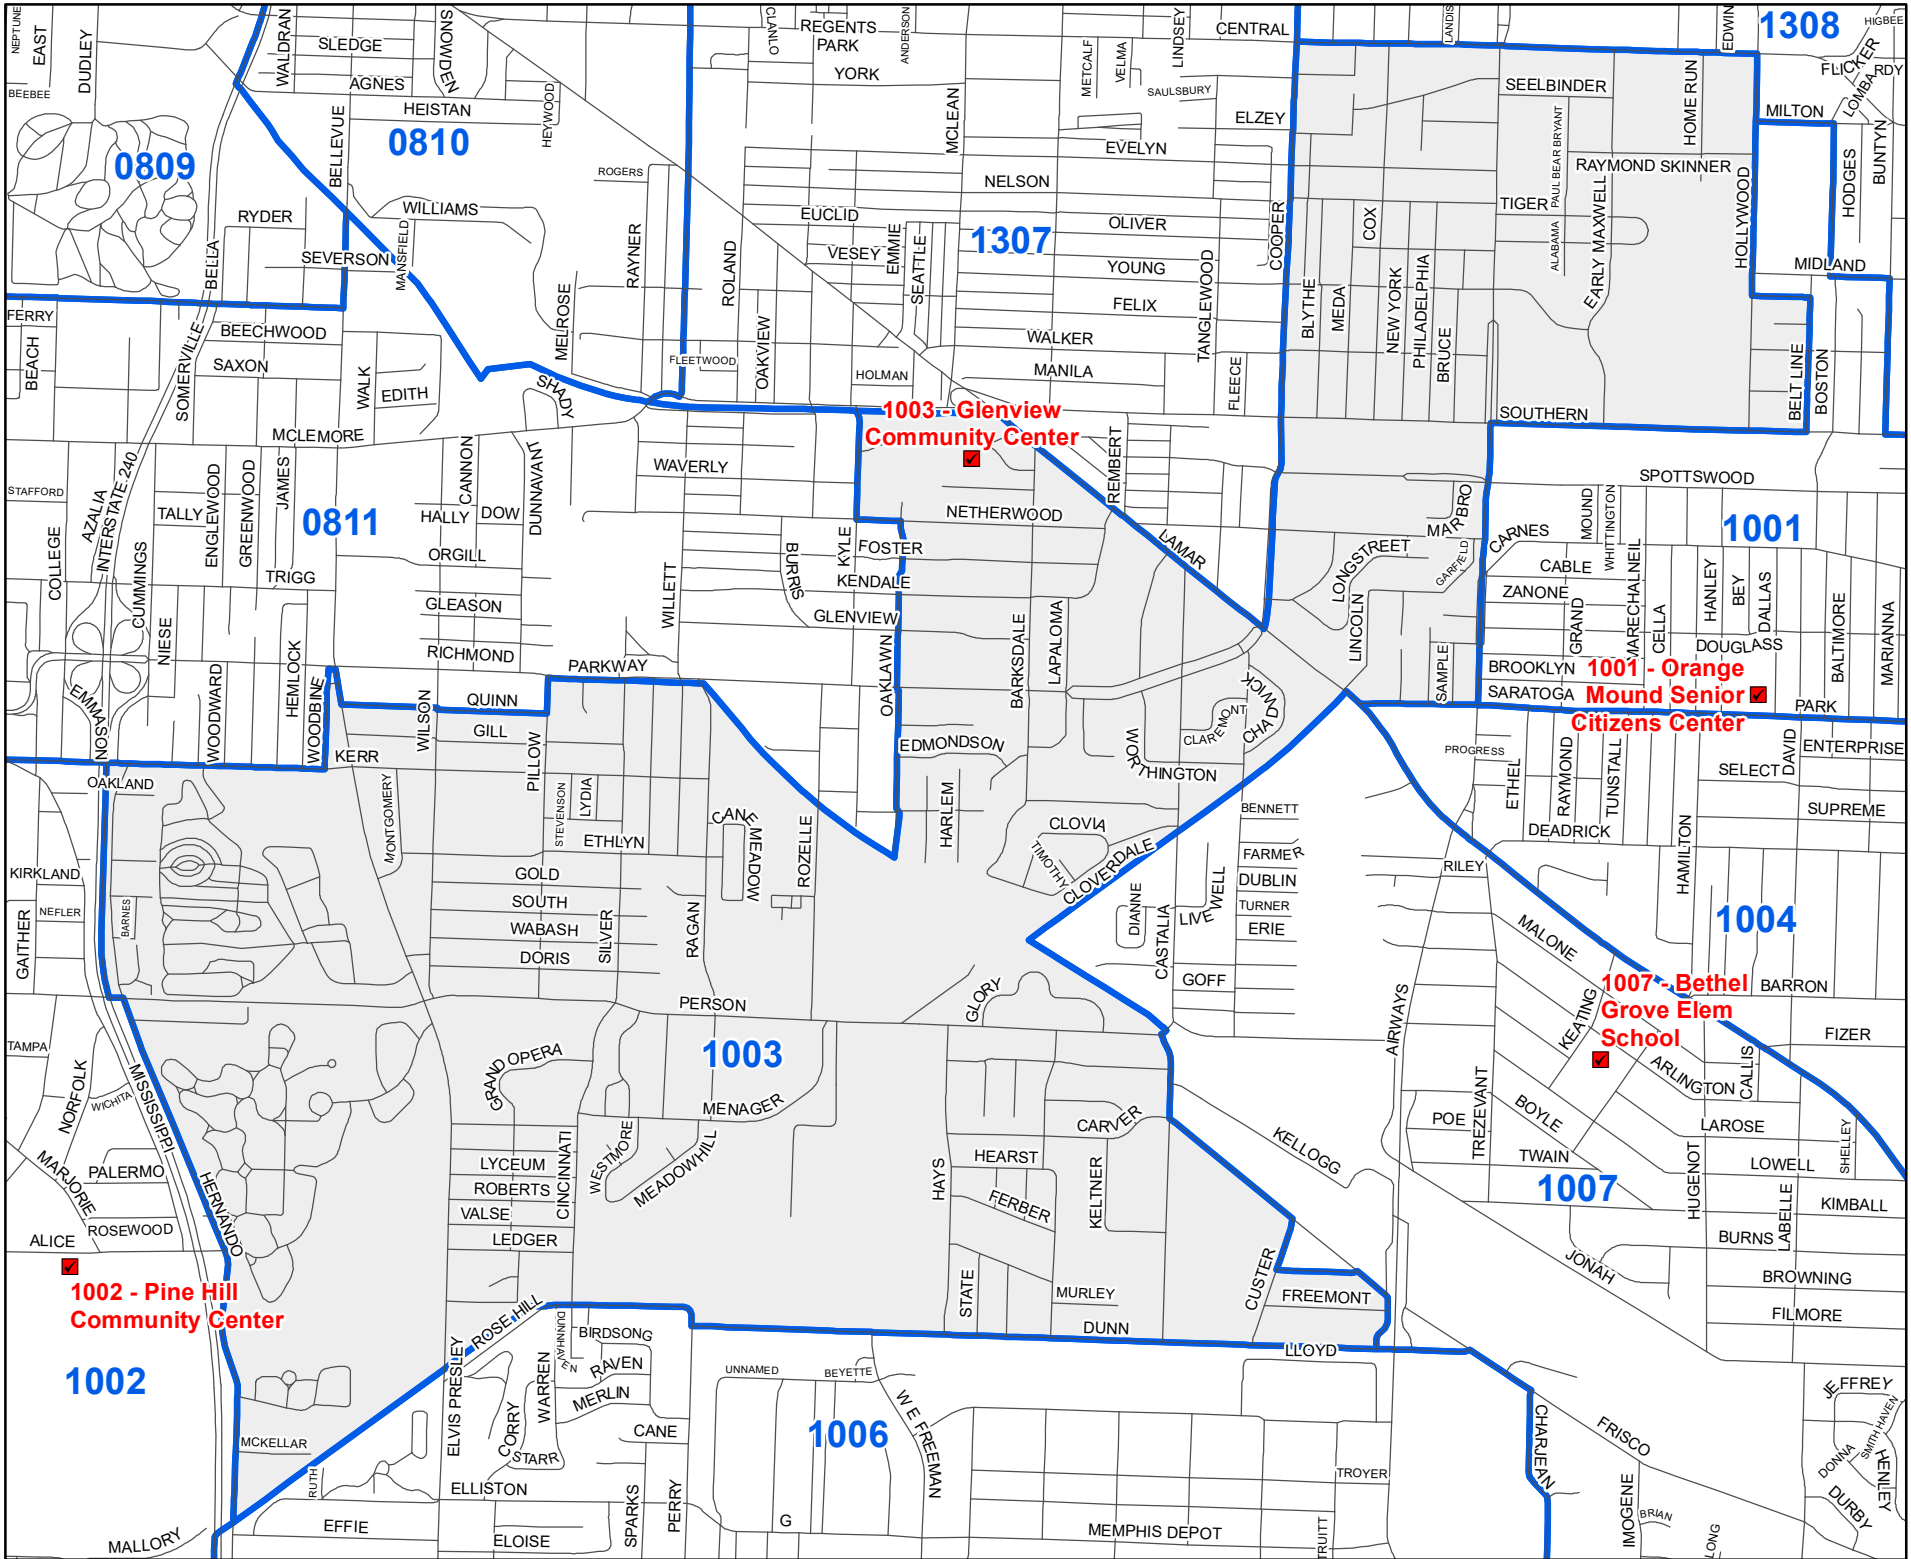

**Shelby County TN**

MARK LUTTRELL  
Chairman

BENNIE SMITH  
Secretary

KENDRA LEE  
STEVE STAMSON  
FRANK UHLHORN  
Members

**1003  
Precinct Map**

**Legend**

- Streets
- Polling Locations
- ▭ Precincts