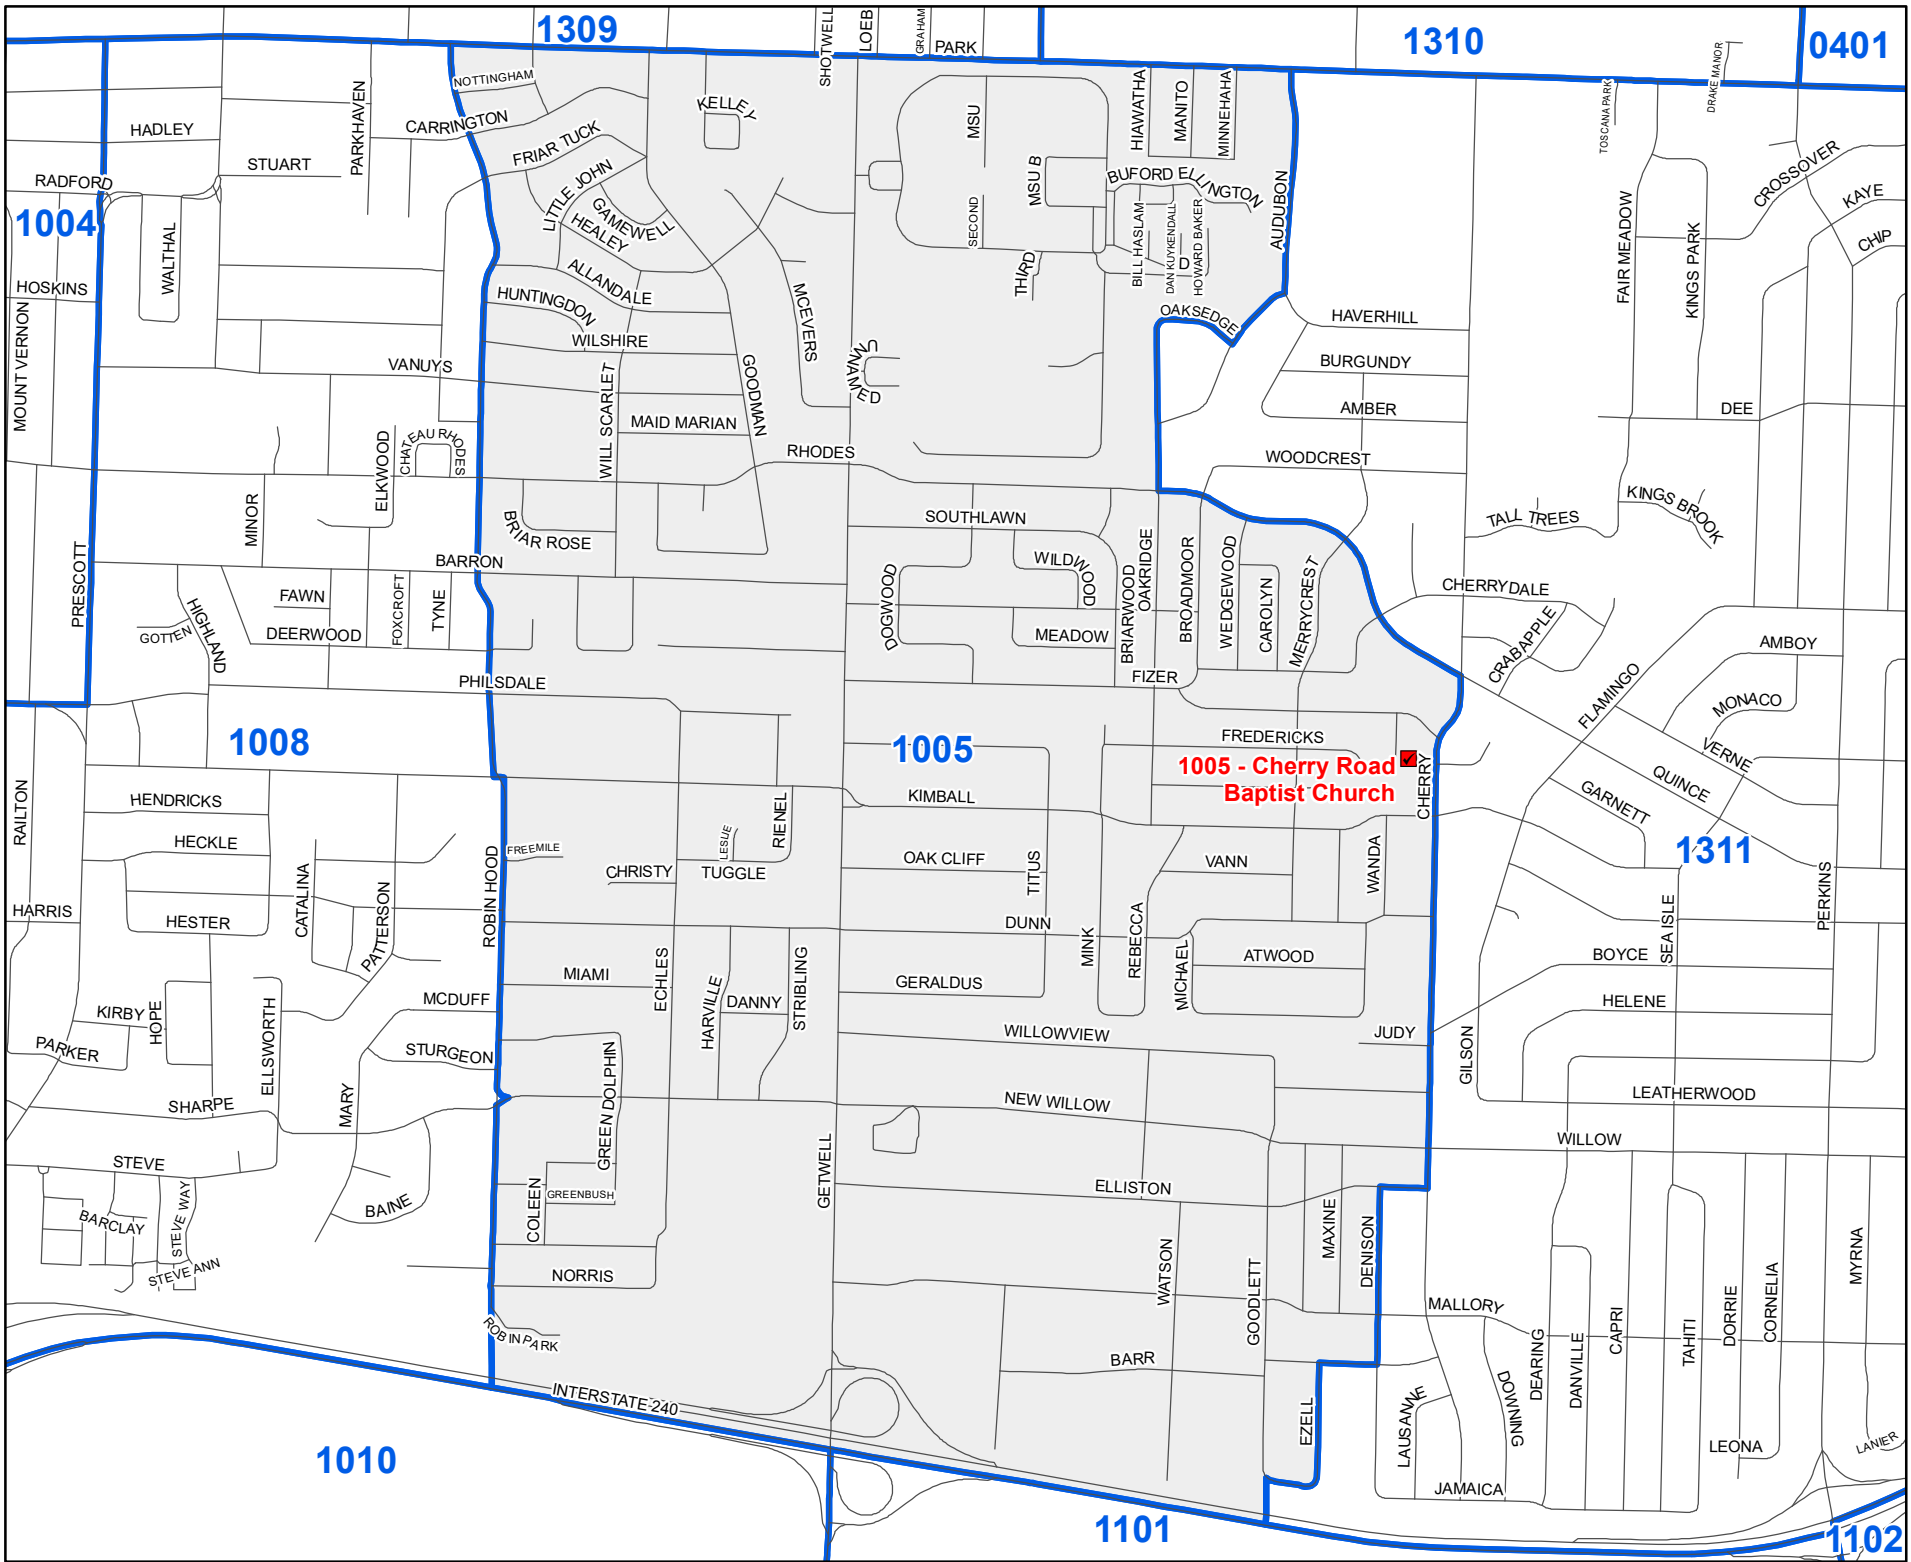

**Shelby County TN**

MARK LUTTRELL  
Chairman

BENNIE SMITH  
Secretary

KENDRA LEE  
STEVE STAMSON  
FRANK UHLHORN  
Members

**1005  
Precinct Map**

**Legend**

- Streets
- Polling Locations
- ▭ Precincts