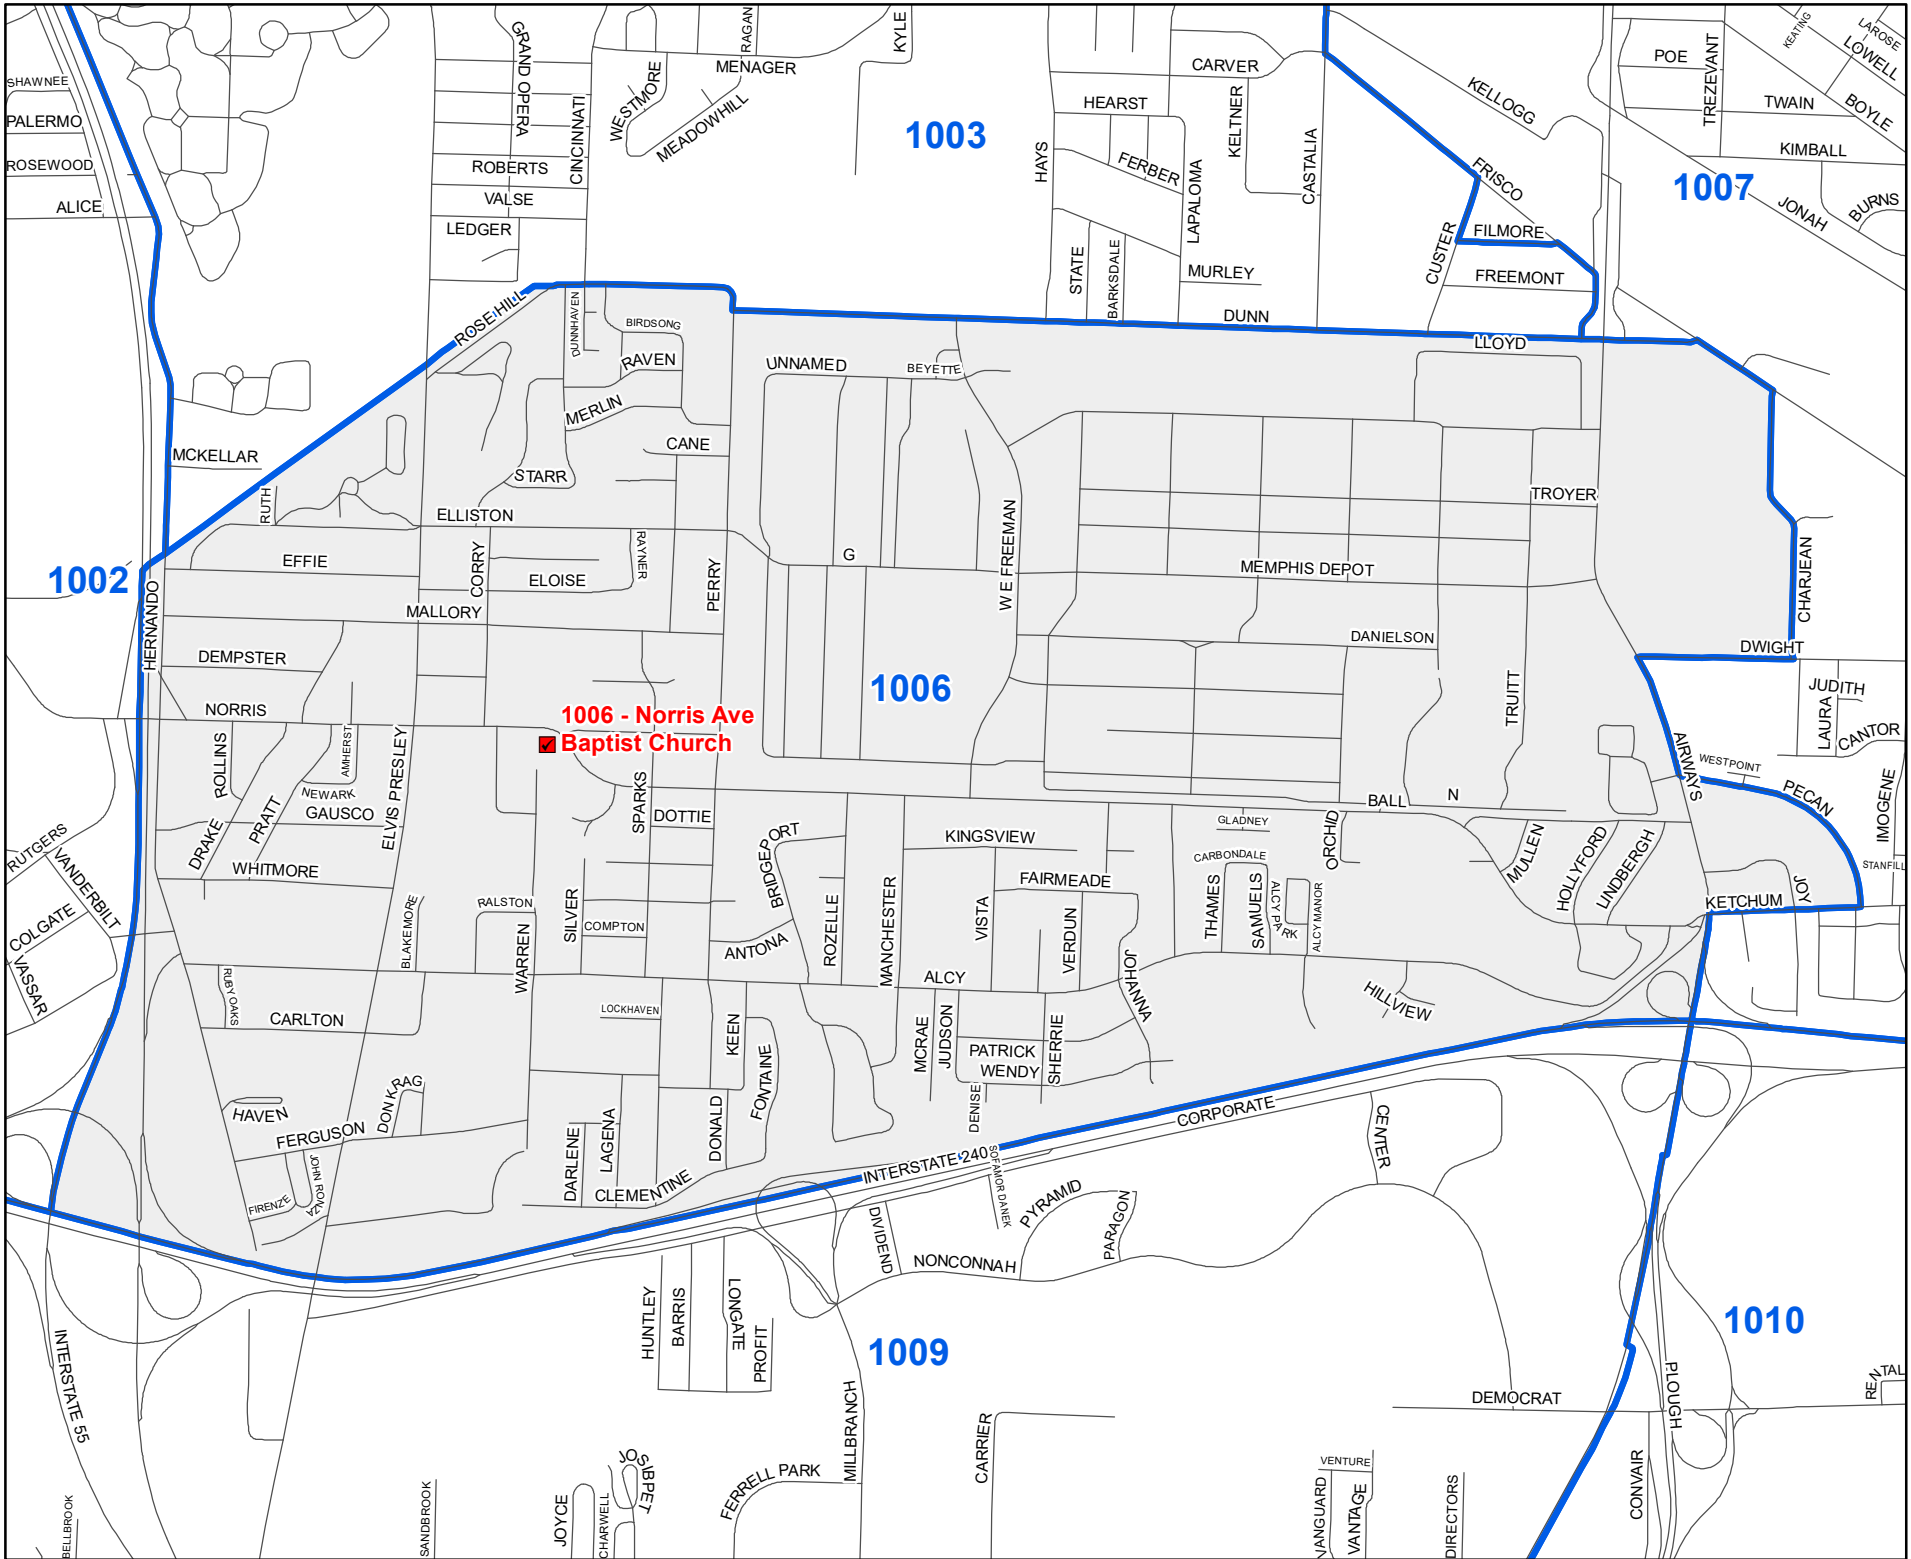

Shelby County TN

MARK LUTTRELL
Chairman

BENNIE SMITH
Secretary

KENDRA LEE
STEVE STAMSON
FRANK UHLHORN
Members

**1006
Precinct Map**

Legend

- Streets
- Polling Locations
- Precincts

Last Updated:
3/28/2022

**1006 - Norris Ave
Baptist Church**